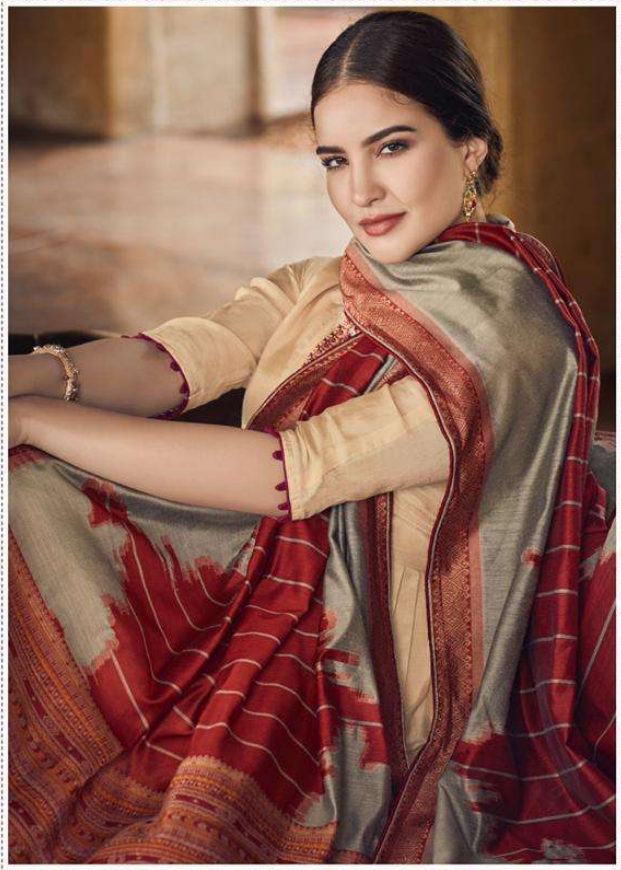

DESIGN-1005