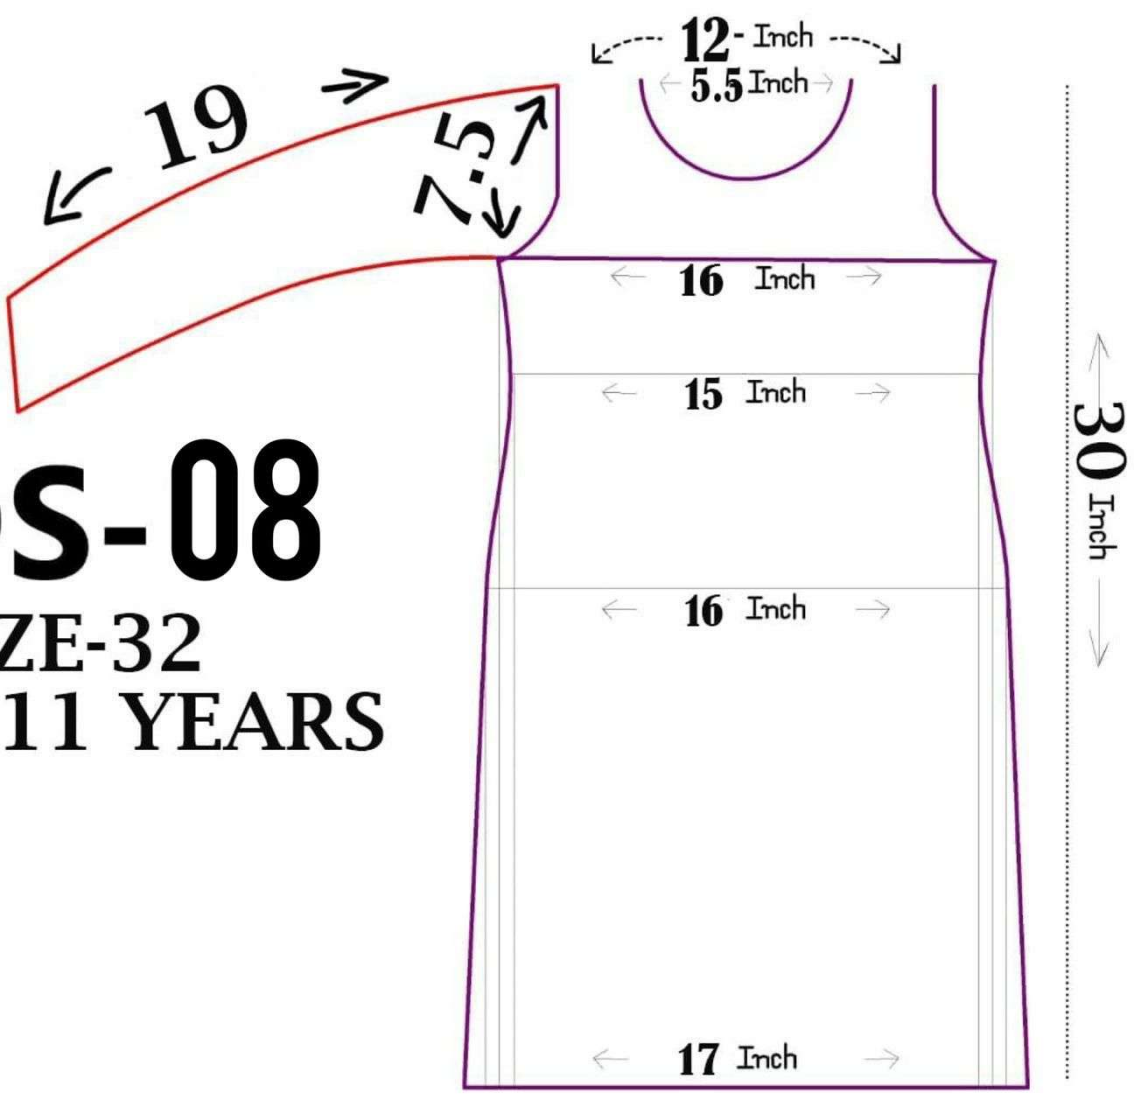

KDS-08
SIZE-32
10-11 YEARS

KDS-08

SIZE-32
10-11 YEARS

AL-HUDA
FASHION