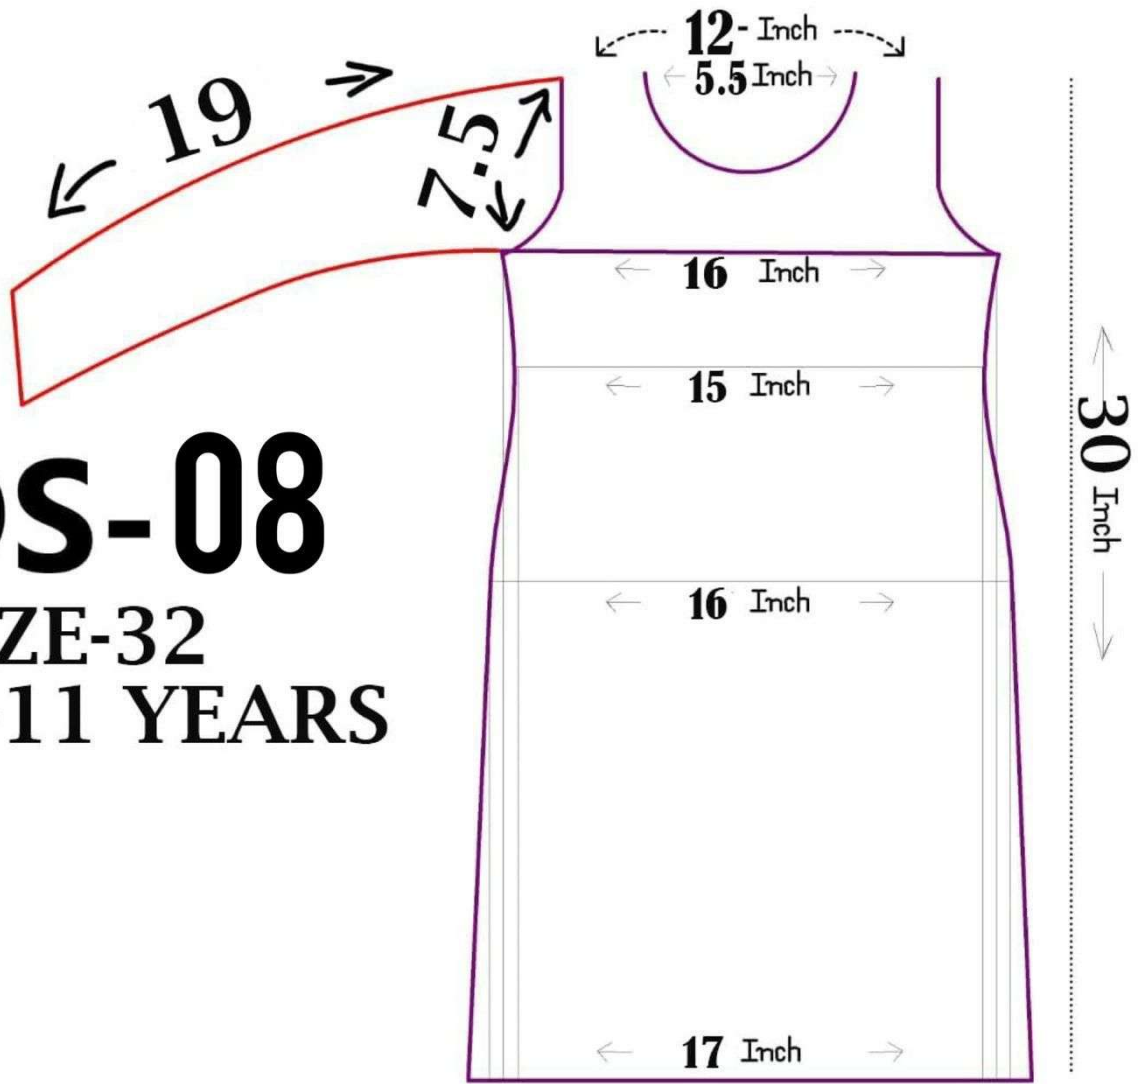

**KDS-08**  
**SIZE-32**  
**10-11 YEARS**

**KDS-08**  
**SIZE-32**  
**10-11 YEARS**

AL-HUDA  
FASHION