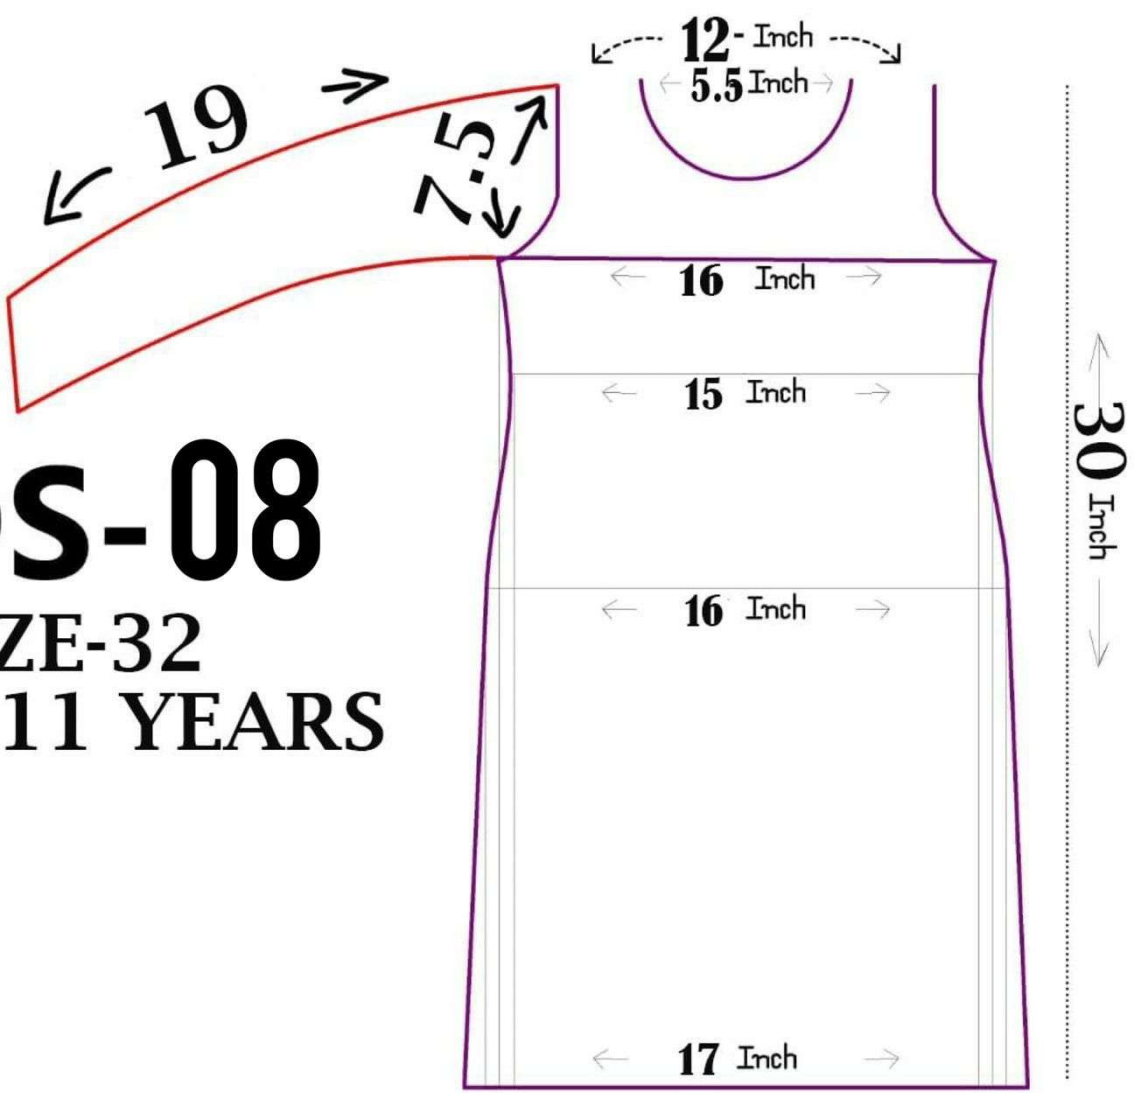

AL-HUDA  
FASHION  
TRUSTED QUALITY

AL-HUDA  
FASHION  
TRUSTED QUALITY

AL-HUDA  
FASHION

**KDS-08**  
**SIZE-32**  
**10-11 YEARS**

# KDS-08

SIZE-32  
10-11 YEARS

AL-HUDA  
FASHION