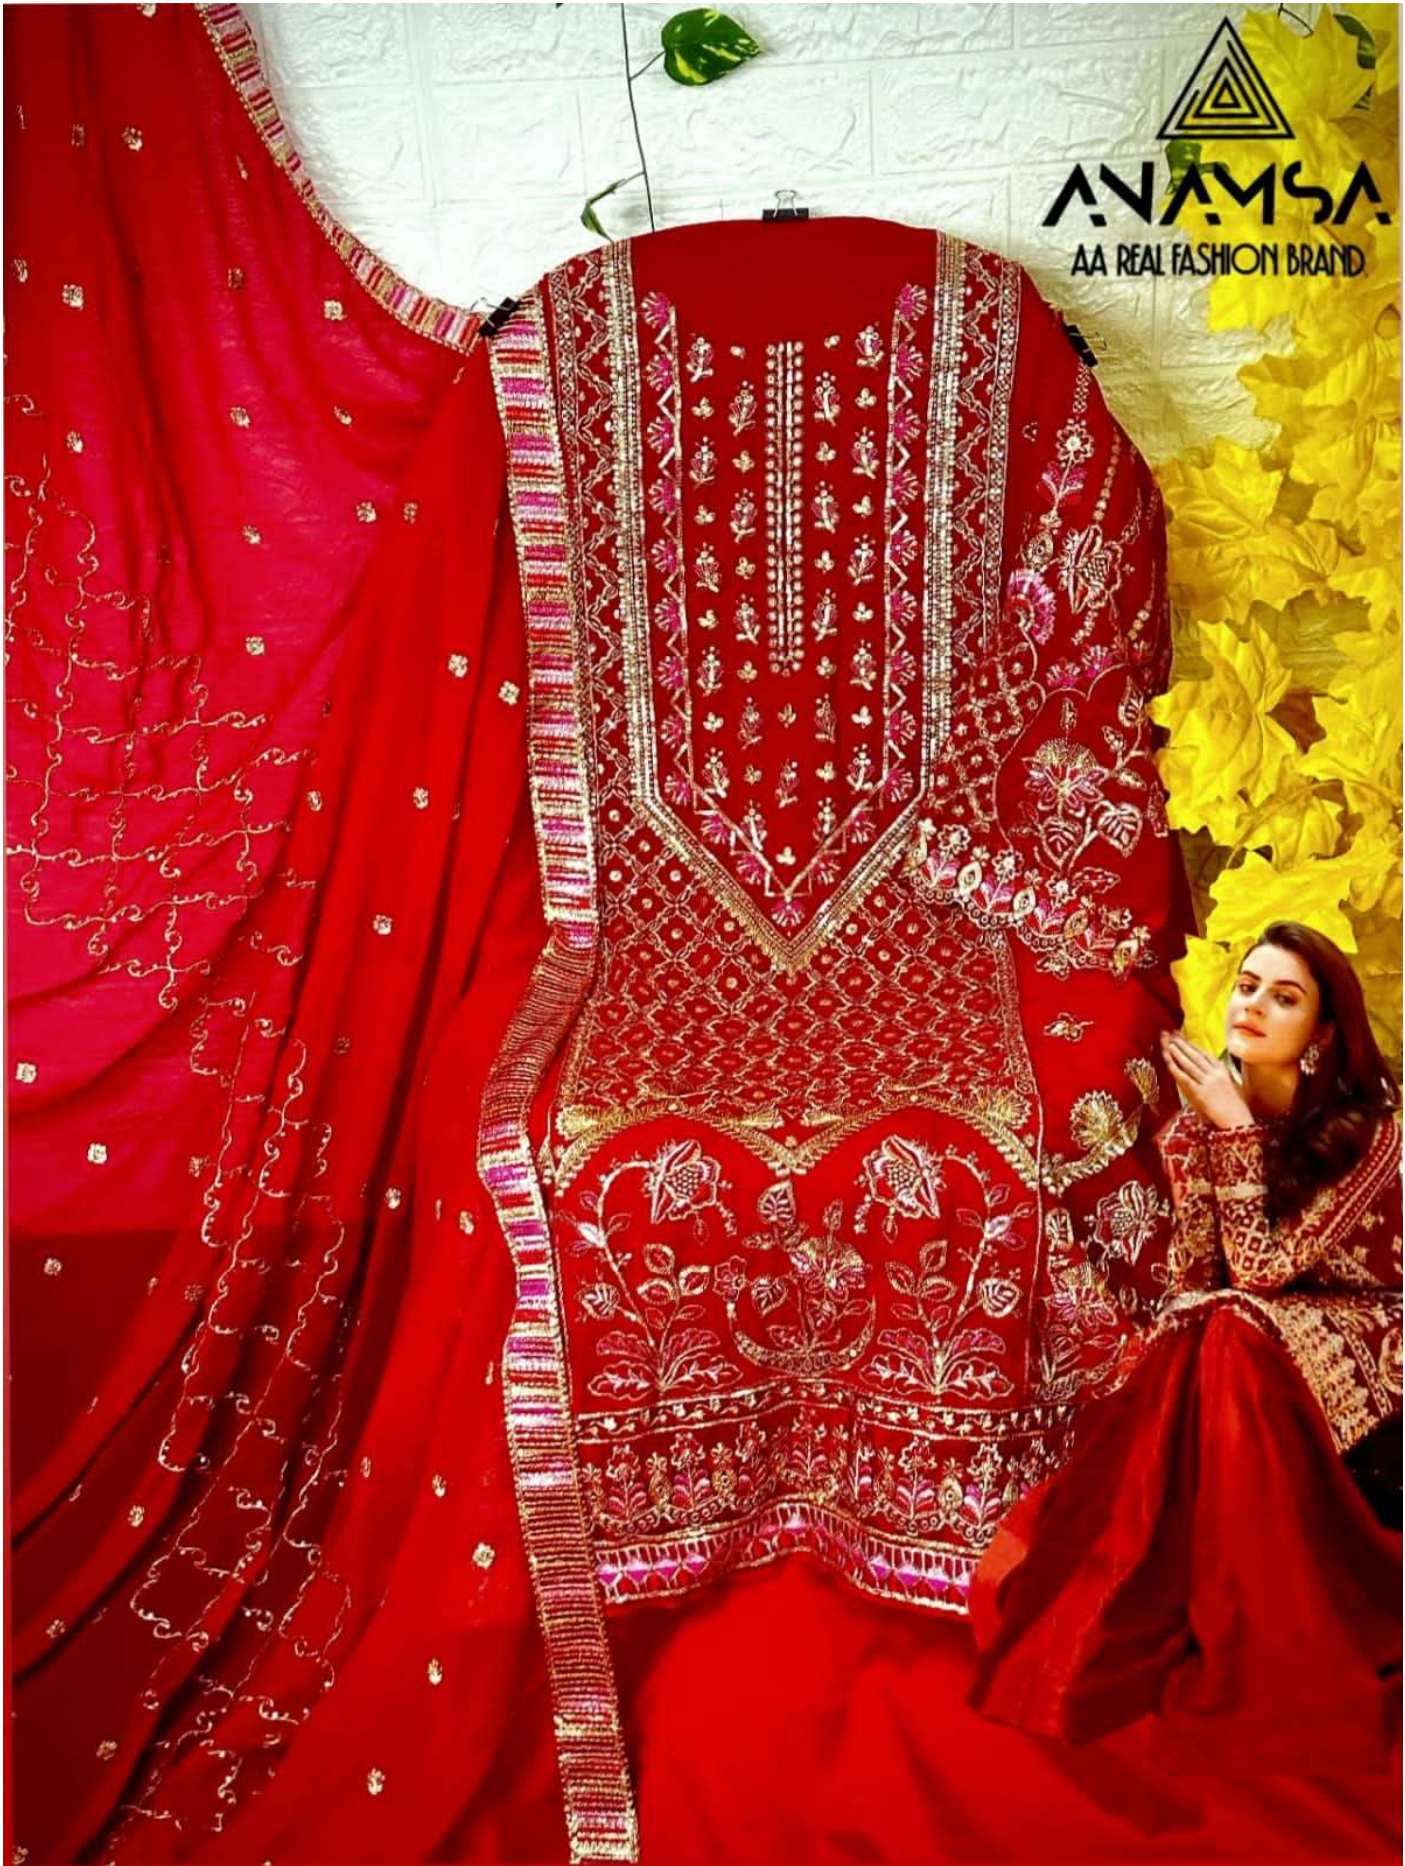

ANAMSA
AA REAL FASHION BRAND

ANAMSA
AA REAL FASHION BRAND

ANAMSA
AA REAL FASHION BRAND

TOP- PURE FOX GEORGETTE WITH HEAVY EMBROIDERY AND SEQUENCE WORK
BOTTOM/INNER- DULL SHANTOON
DUPATTA- PURE FOX GEORGETTE FANCY DUPATTA AND HEAVY EMBROIDERY