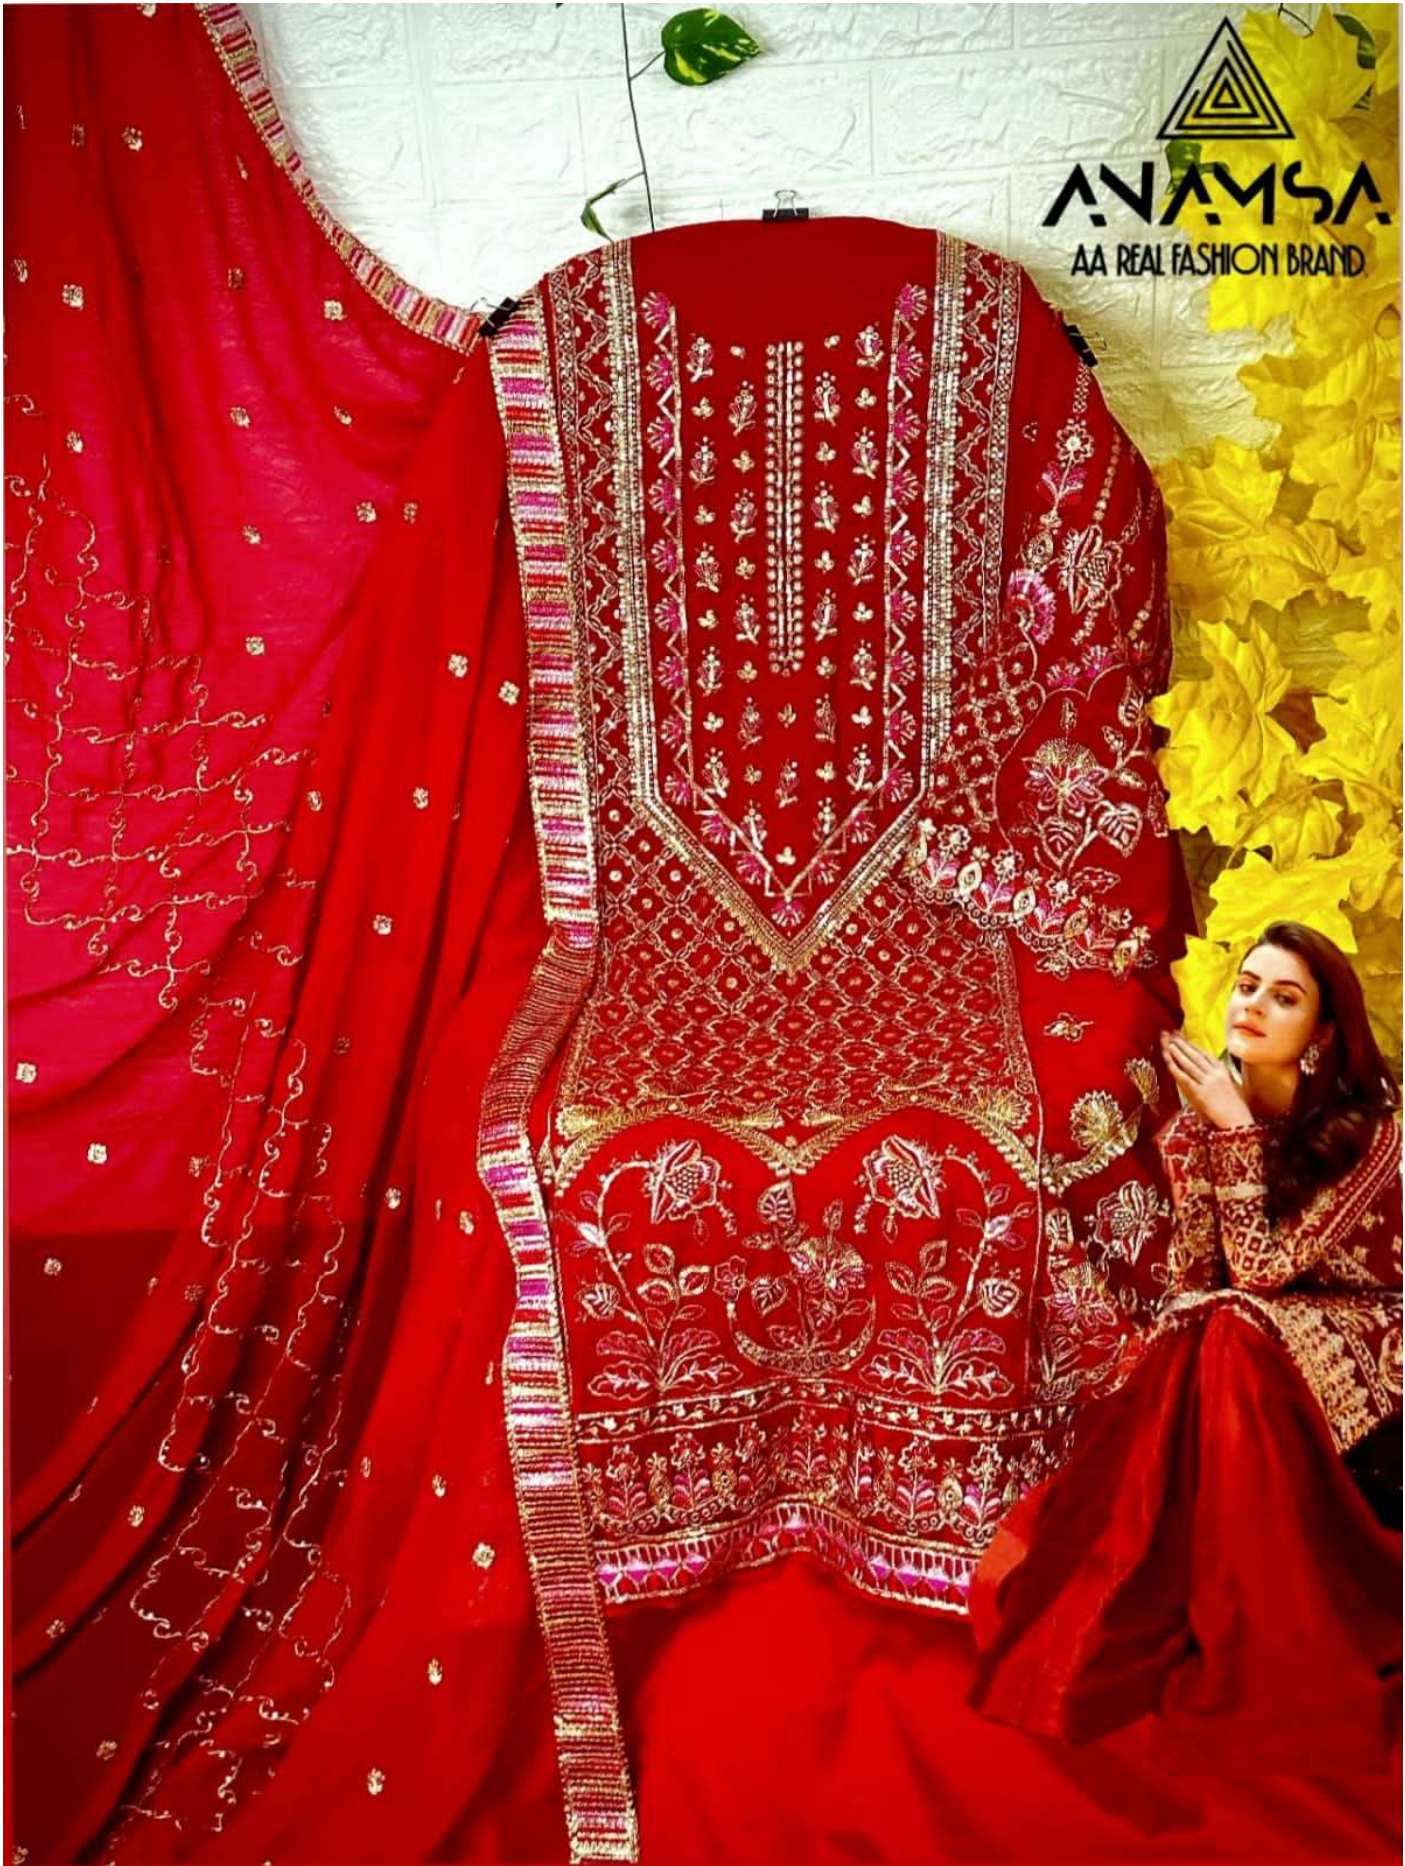

**ANAMSA**  
AA REAL FASHION BRAND

**ANAMSA**  
AA REAL FASHION BRAND

  
**ANAMSA**  
AA REAL FASHION BRAND

TOP- PURE FOX GEORGETTE WITH HEAVY EMBROIDERY AND SEQUENCE WORK  
BOTTOM/INNER- DULL SHANTOON  
DUPATTA- PURE FOX GEORGETTE FANCY DUPATTA AND HEAVY EMBROIDERY