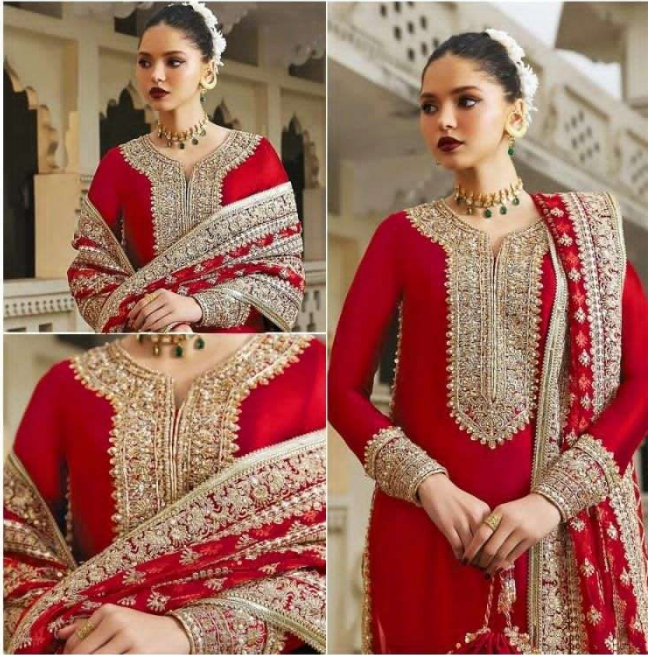

ANAMSA
AA REAL FASHION BRAND

ANAMSA
AA REAL FASHION BRAND

ANAMSA
AA REAL FASHION BRAND

TOP- PURE FOX GEORGETTE WITH HEAVY EMBROIDERY AND SEQUENCE WORK
BOTTOM/INNER- DULL SHANTOON
DUPATTA- PURE FOX GEORGETTE FANCY DUPATTA AND HEAVY EMBROIDERY