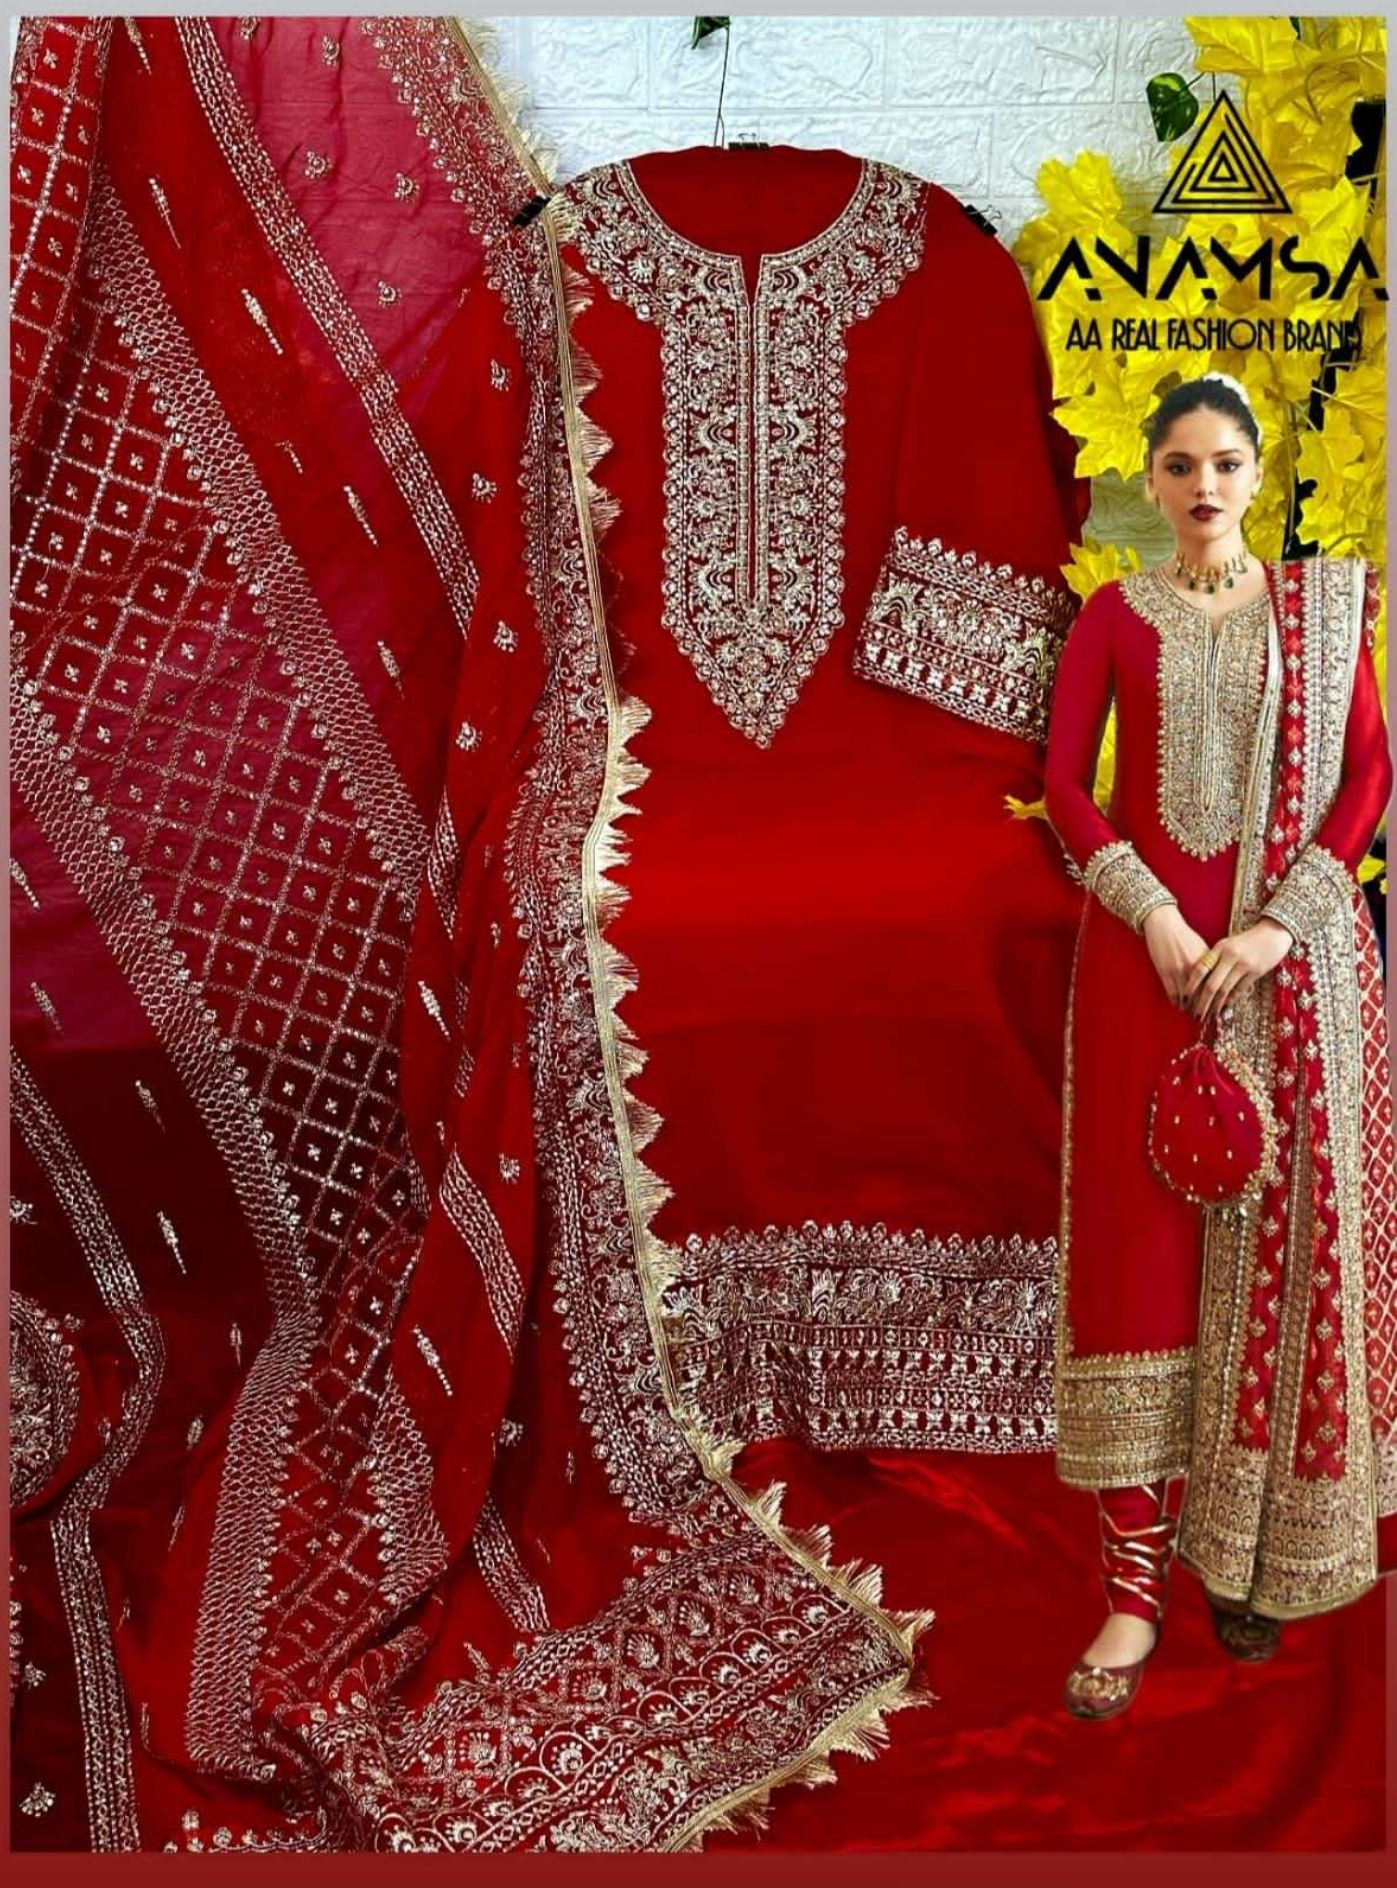

ANAMSA
AA REAL FASHION BRAND

ANAMSA
AA REAL FASHION BRAND

ANAMSA
AA REAL FASHION BRAND

TOP- PURE FOX GEORGETTE WITH HEAVY EMBROIDERY AND SEQUENCE WORK
BOTTOM/INNER- DULL SHANTOON
DUPATTA- PURE FOX GEORGETTE FANCY DUPATTA AND HEAVY EMBROIDERY