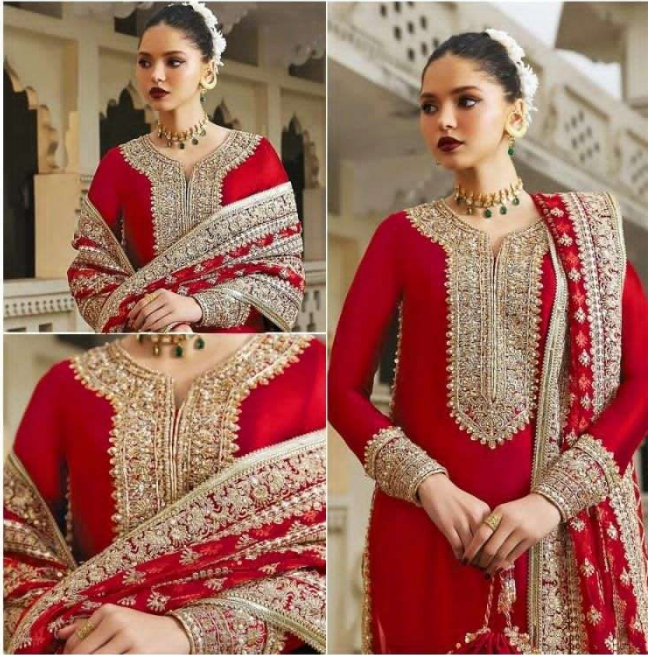

ANAMSA
AA REAL FASHION BRAND

ANAMSA
AA REAL FASHION BRAND

ANAYSA
AA REAL FASHION BRAND

TOP- PURE FOX GEORGETTE WITH HEAVY EMBROIDERY AND SEQUENCE WORK
BOTTOM/INNER- DULL SHANTOON
DUPATTA- PURE FOX GEORGETTE FANCY DUPATTA AND HEAVY EMBROIDERY