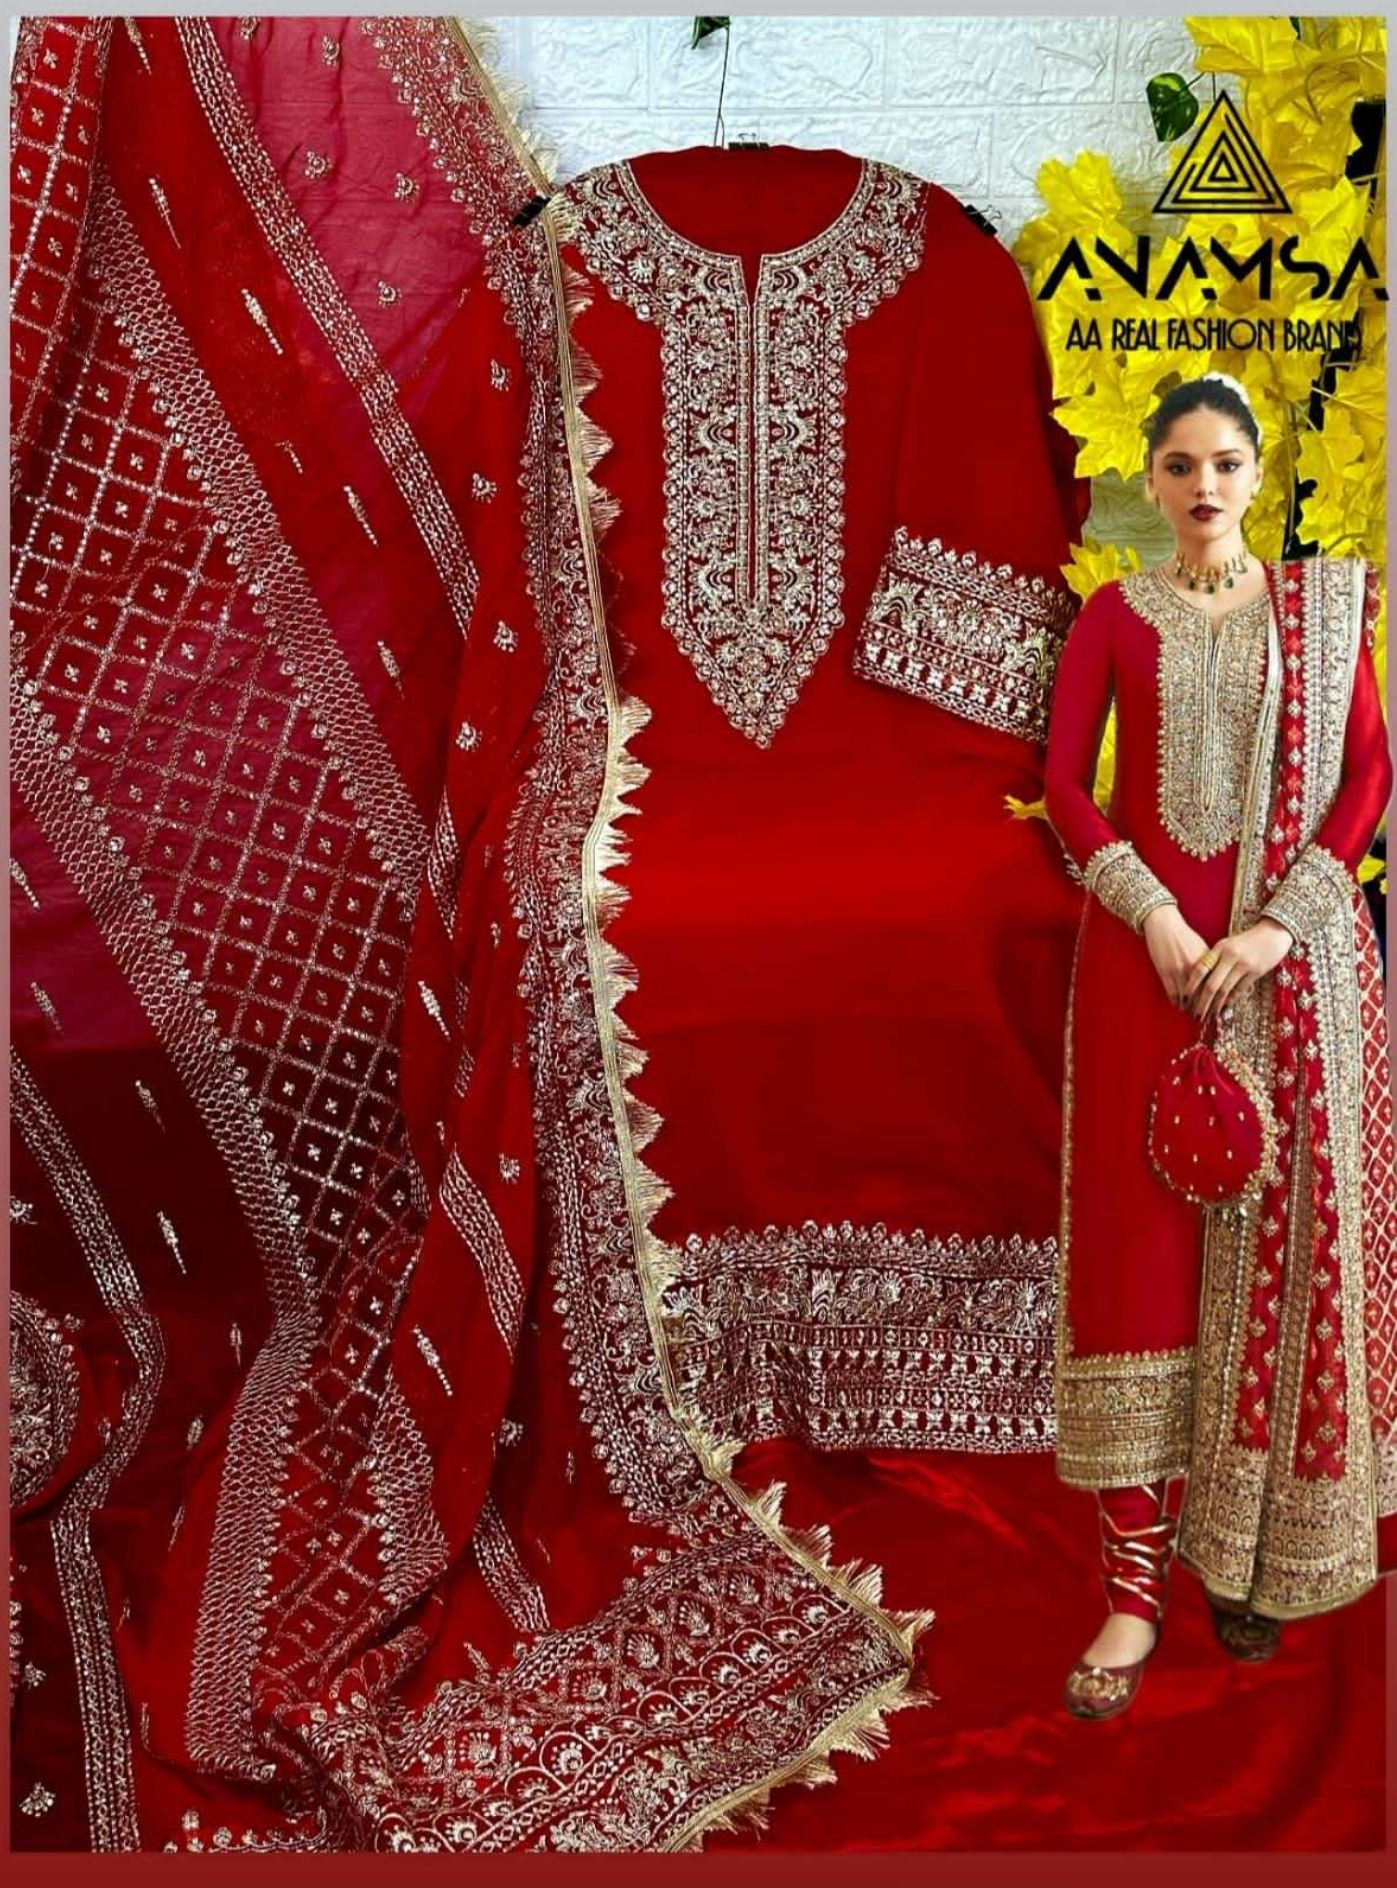

ANAMSA
AA REAL FASHION BRAND

ANAMSA
AA REAL FASHION BRAND

ANAYSA
AA REAL FASHION BRAND

TOP- PURE FOX GEORGETTE WITH HEAVY EMBROIDERY AND SEQUENCE WORK
BOTTOM/INNER- DULL SHANTOON
DUPATTA- PURE FOX GEORGETTE FANCY DUPATTA AND HEAVY EMBROIDERY