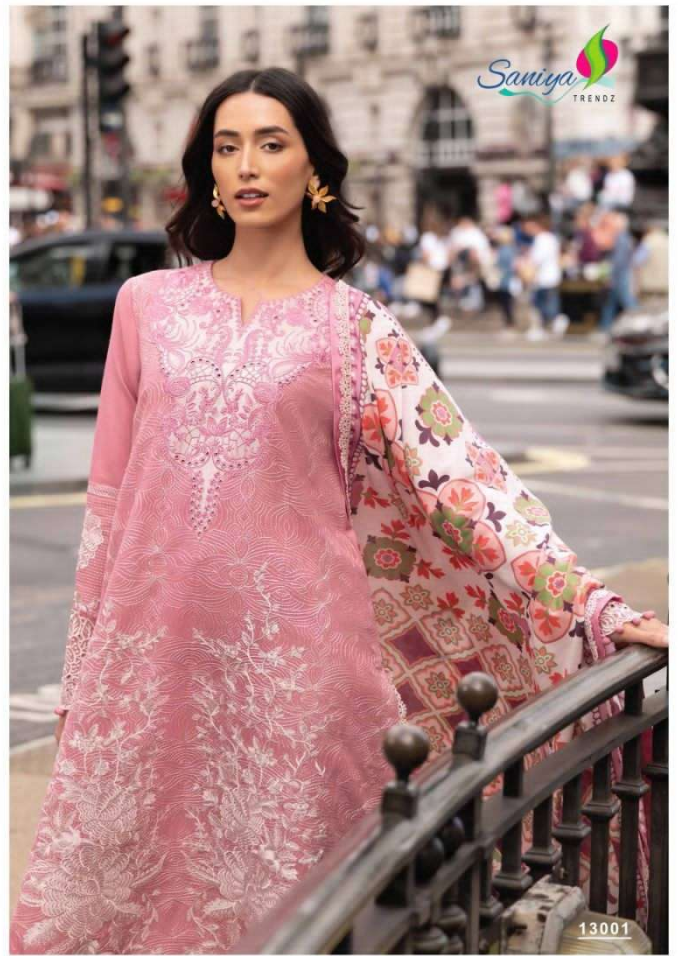

Chikankari

NX VOL-13

Chikankari

NX VOL-13

TOP:- COTTON WITH HEAVY EMBROIDERY
CHIKANKARI WORK
BOTTOM/INNER:- COTTON
DUPATTA:- COTTON WITH DIGITAL PRINT

13001

13003

13004