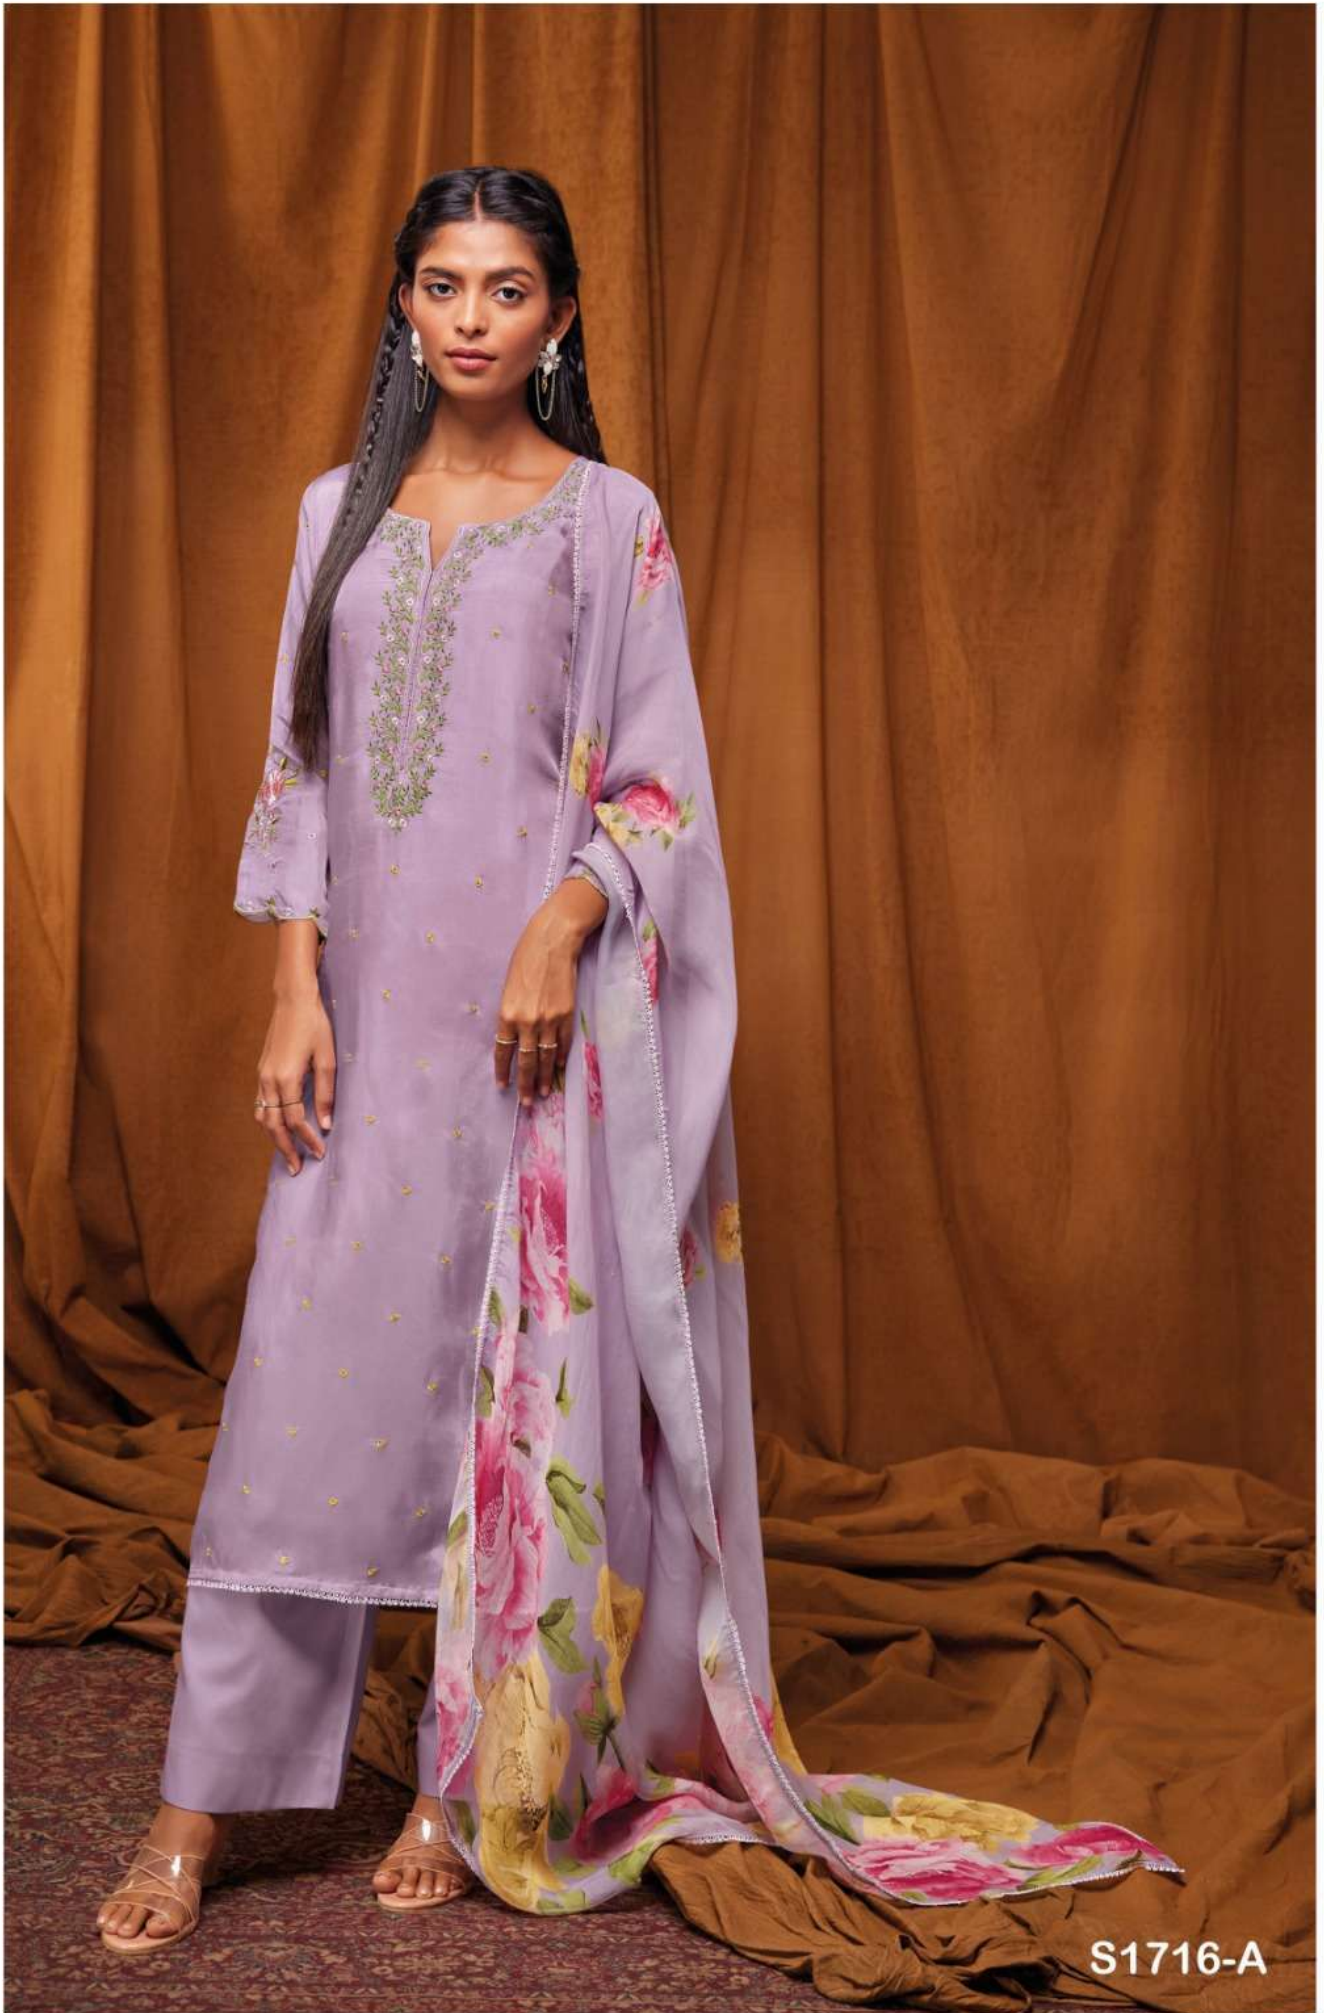

Ganga®

Bandana

S1716

S1716-A

S1716-B

S1716-C

S1716-D

S1716-B

PRODUCT NAME	<b><i>BANDANA</i></b>
D.NO.	S1716
DESCRIPTION	<p><b>TOP</b> PREMIUM BEMBERG HABUTAI SILK SOLID WITH EMBROIDERY &amp; EXTRA SLEEVE EMBROIDERY &amp; SWAROVSKI WORK AND LACE</p> <p><b>BOTTOM</b> PREMIUM COTTON SATIN SOLID COLOR</p> <p><b>DUPATTA</b> FINEST ORGANZA PRINTED WITH FOUR SIDE LACE</p>
HSN CODE	<b>540834</b>
WHOLESALE PRICE	<b>2345/- EACH+GST(EXTRA)</b>