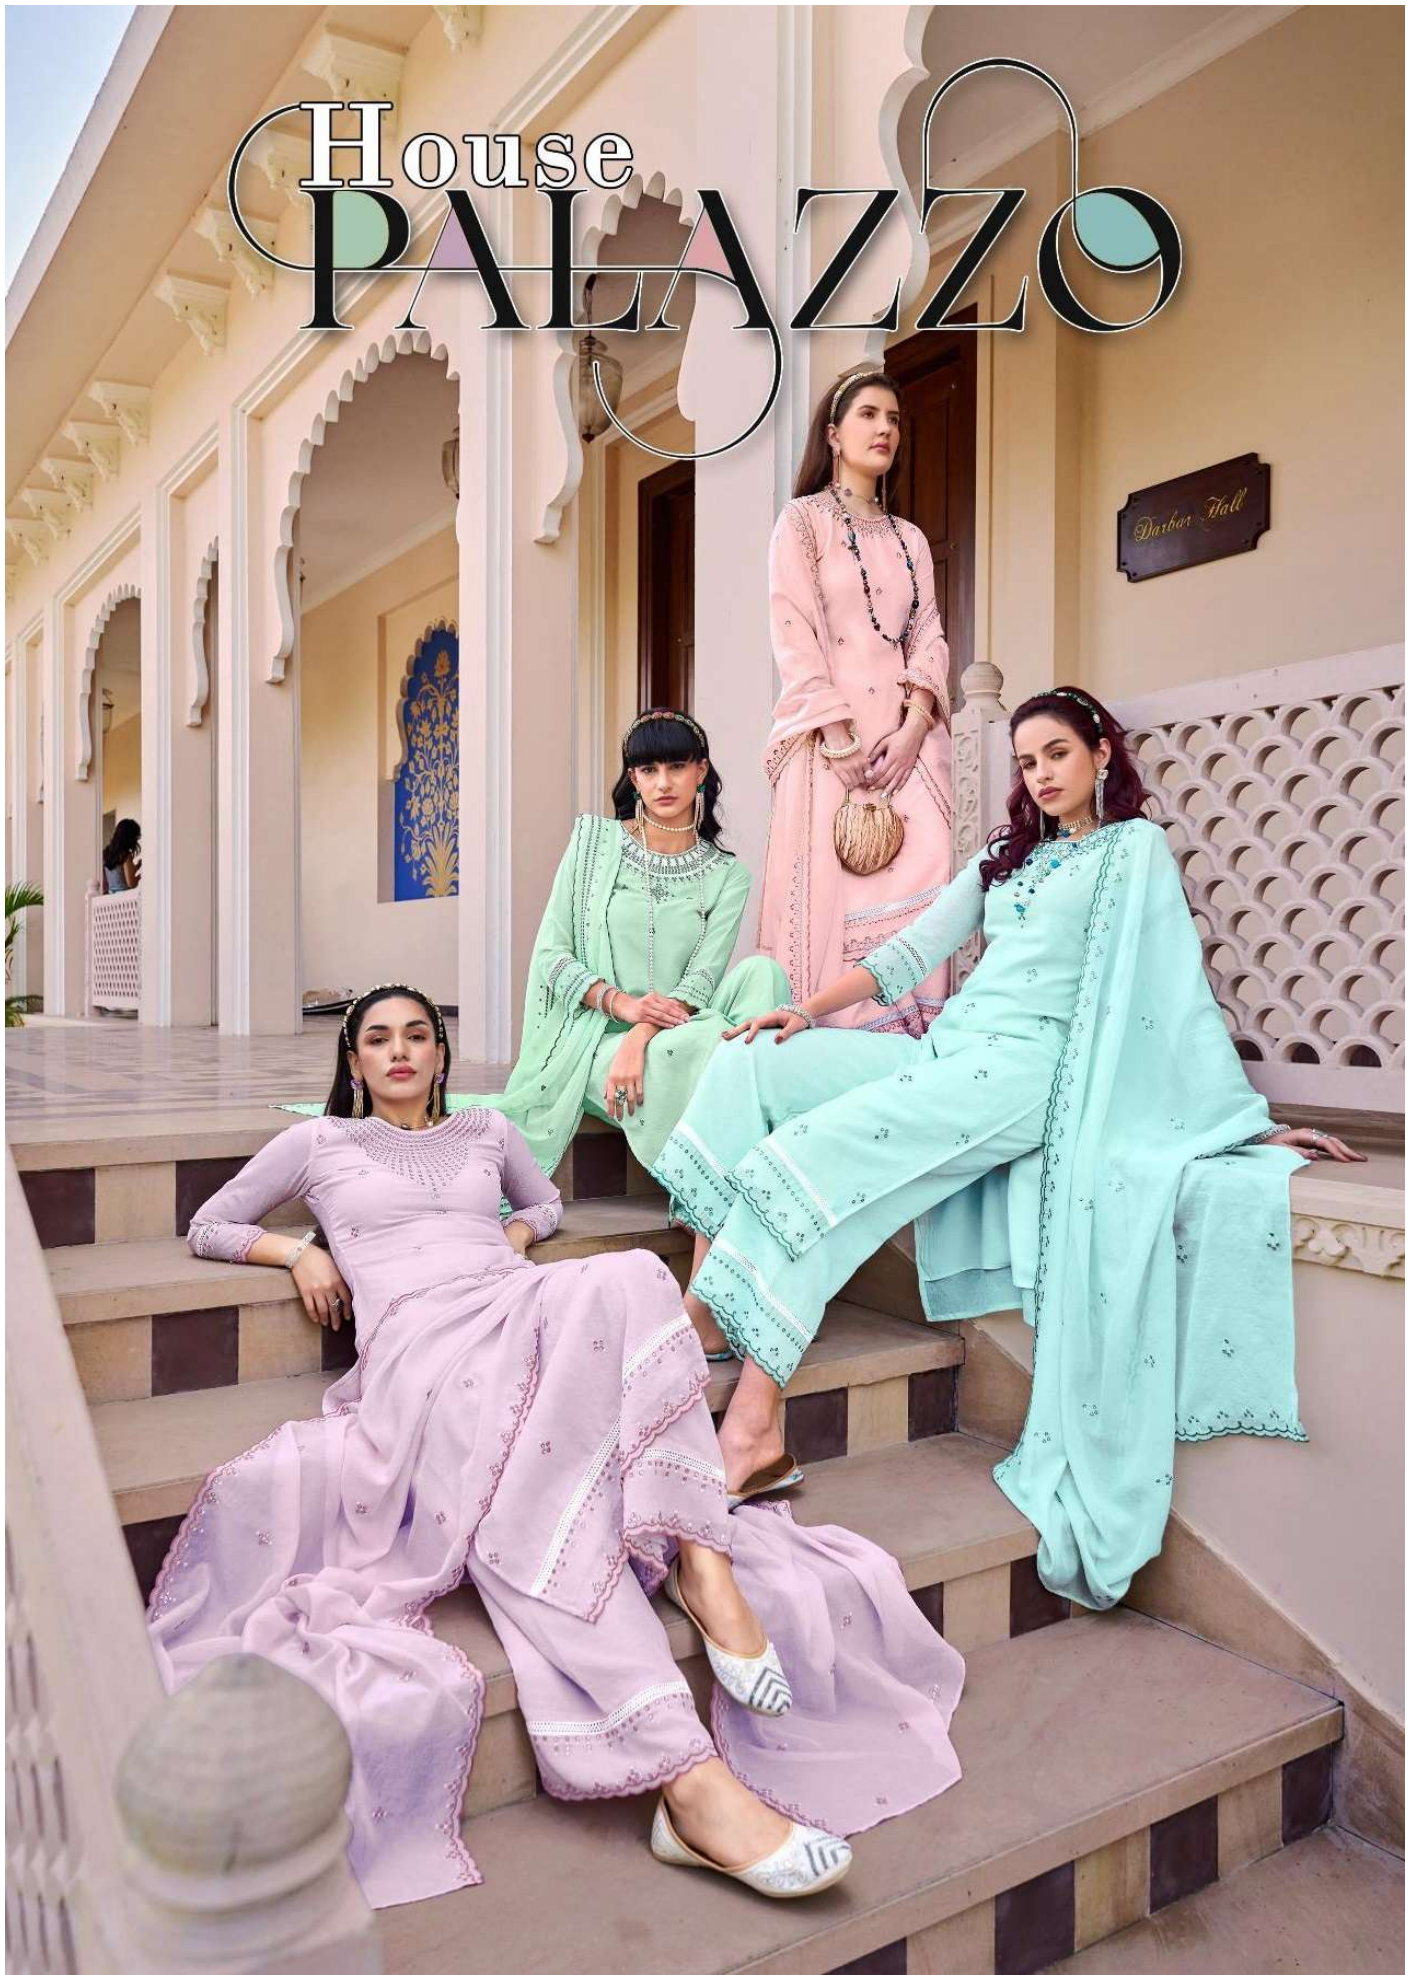

House PALAZZO

THE MODERN ENCHANTRES

Isavasayam
• Corporation •

D.NO-1001

A LIFE LESS ORDINARY DESIGN

D.NO-1002

REFRESHES IT'S DRESSES WITH BOLD DESIGN

IF YOU FEEL GLAD TO BE THERE PEOPLE ARE GLAD TO SEE YOU TOO..

D.NO-1004

Isavasam

• Corporation •

House
PALAZZO

Size M-L-XL-XXL-3XL-4XL-5XL

EID Palazzo Collection

TOP WITH INNER

Crush sweet doll Fabric with inner+Fancy frant & sleeve work+Handwork Neck+chikan Laice.

PALAZZO WITH INNER

Crush sweet doll Fabric with inner+ Fancy work & chikan work Laice.

DUPATTA

Crush sweet doll Fabric with Fancy work+cut work dupatta

INNER

Soft butter crep.

Dispaching - Saturday.

#corporatcollection