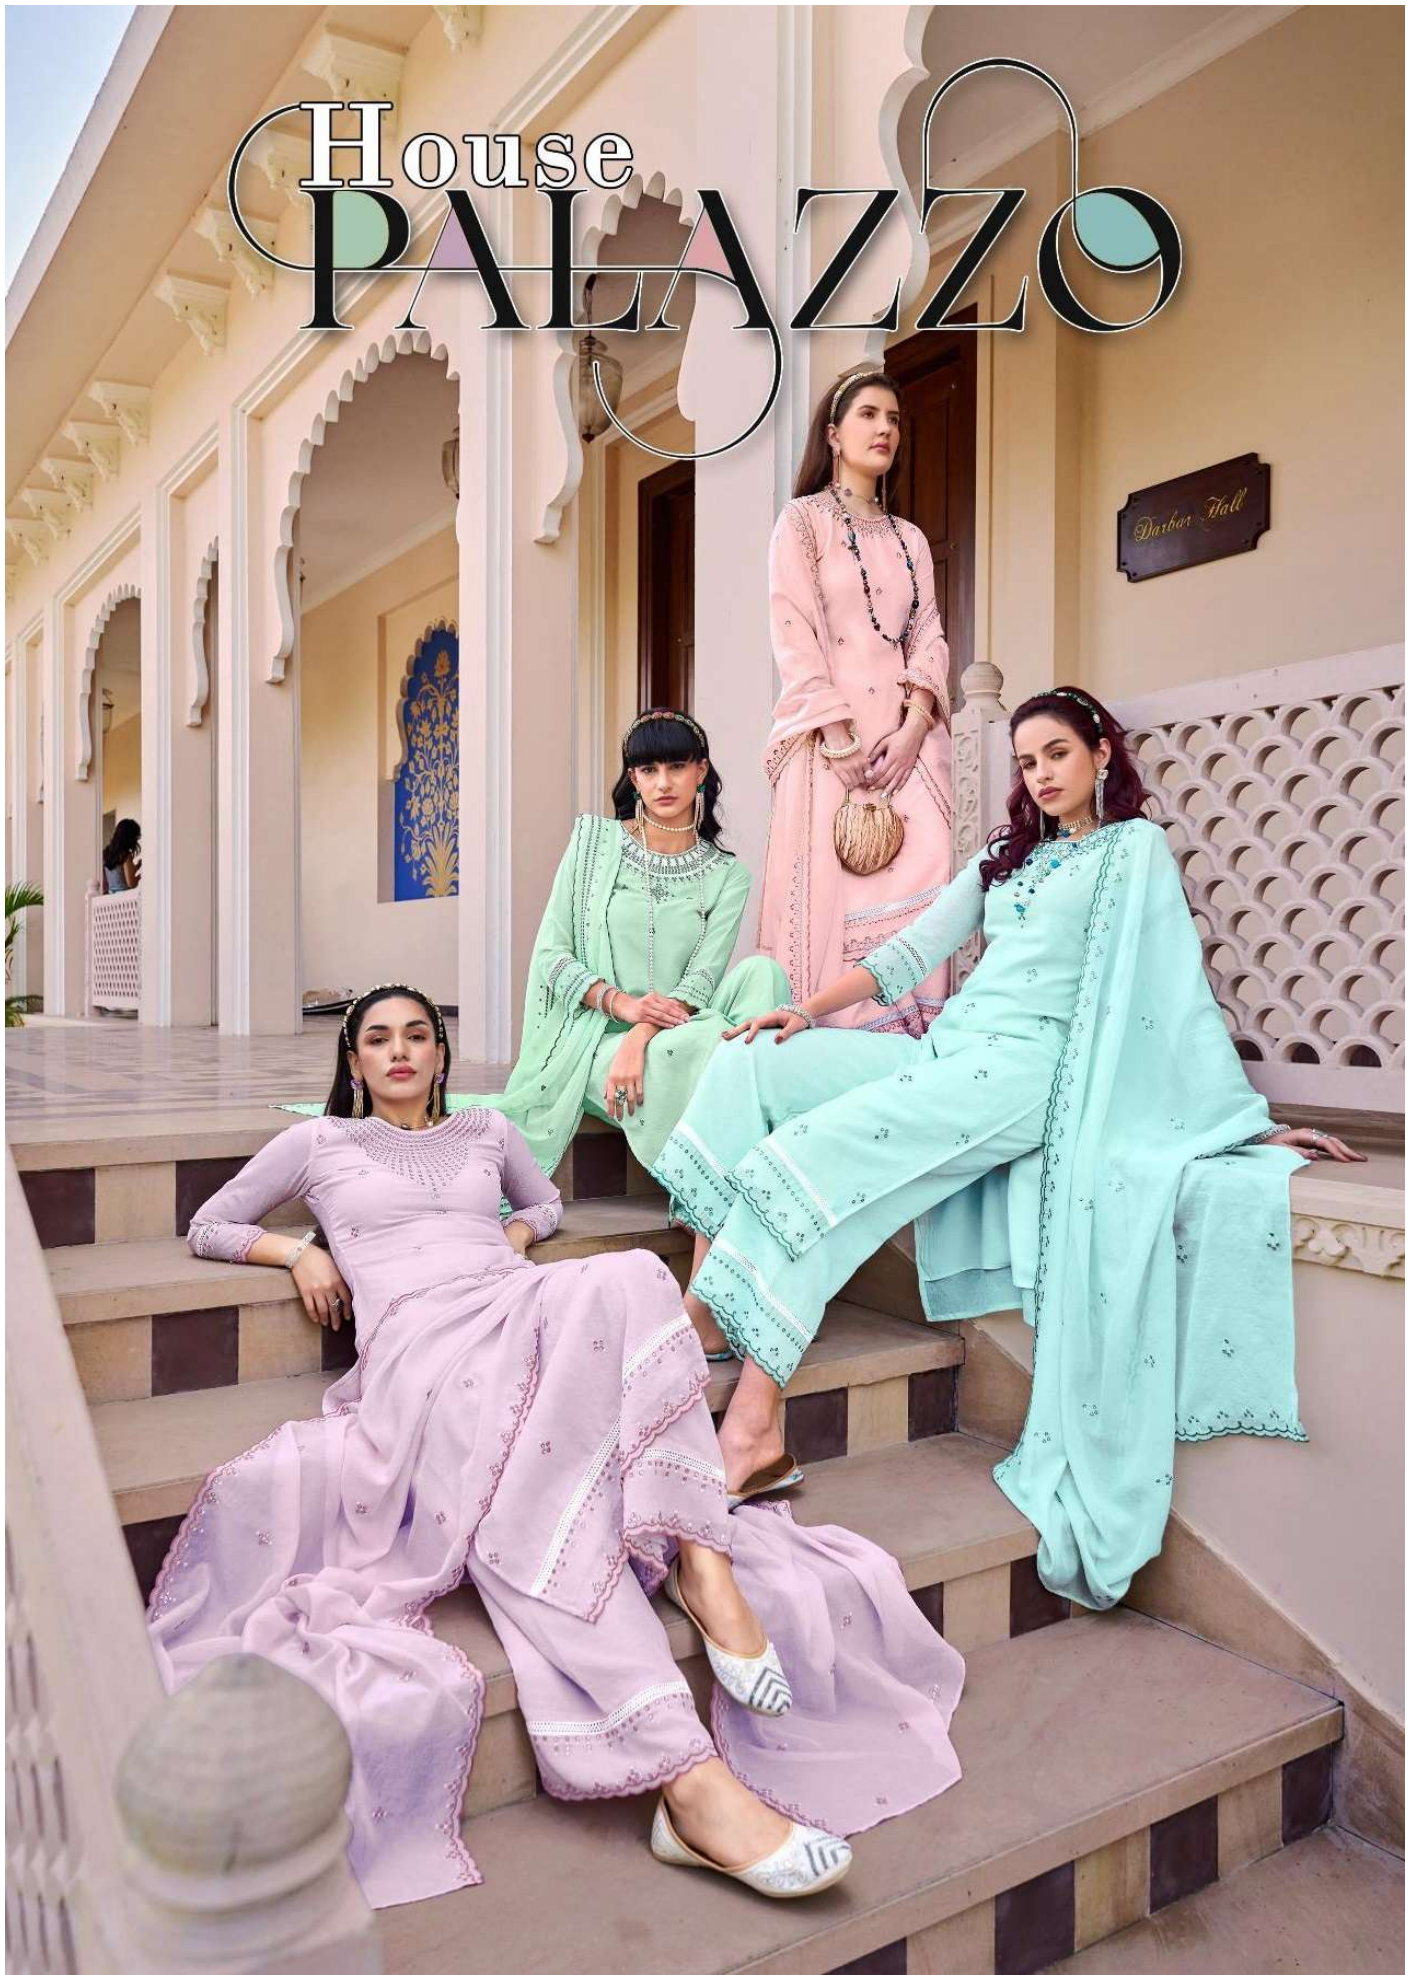

House PALAZZO