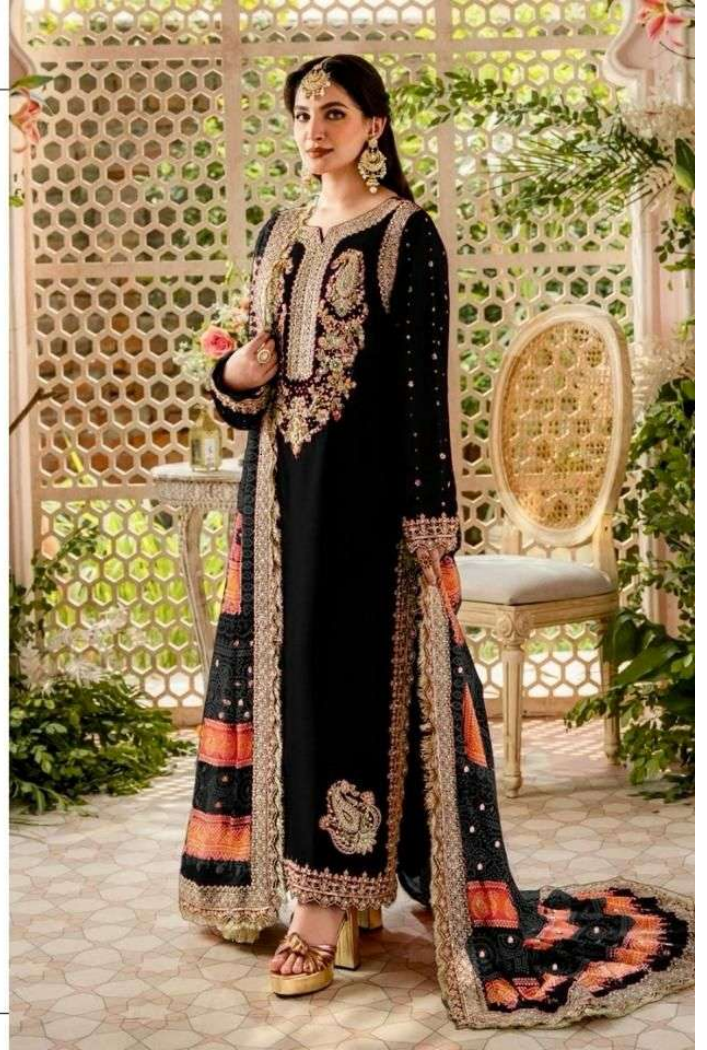

ANAMSA
AA REAL FASHION BRAND

TOP- PURE FOX GEORGETTE WITH HEAVY EMBROIDERY AND SEQUENCE WORK

BOTTOMINNER- DULL SHANTOON

DUPATTA- PURE CHINON FANCY DUPATTA DIGITAL PRINT AND HEAVY EMBROIDERY

7773

*** D.No:-263 A ***

ANAMSA
AA REAL FASHION BRAND

TOP- PURE FOX GEORGETTE WITH HEAVY EMBROIDERY AND SEQUENCE WORK
BOTTOMINNER- DULL SHANTOON

DUPATTA- PURE CHINON FANCY DUPATTA DIGITAL PRINT AND HEAVY EMBROIDERY

7773

D.No:-263 B

TOP- PURE FOX GEORGETTE WITH HEAVY EMBROIDERY AND SEQUENCE WORK
BOTTOMINNER- DULL SHANTOON

DUPATTA- PURE CHINON FANCY DUPATTA DIGITAL PRINT AND HEAVY EMBROIDERY

Z7773

*** D.No:-263 C ***

ANAMSA
AA REAL FASHION BRAND

TOP- PURE FOX GEORGETTE WITH HEAVY EMBROIDERY AND SEQUENCE WORK
BOTTOMINNER- DULL SHANTOON

DUPATTA- PURE CHINON FANCY DUPATTA DIGITAL PRINT AND HEAVY EMBROIDERY

Z7773

*** D.No:-263 D ***

ANAMSA
AA REAL FASHION BRAND