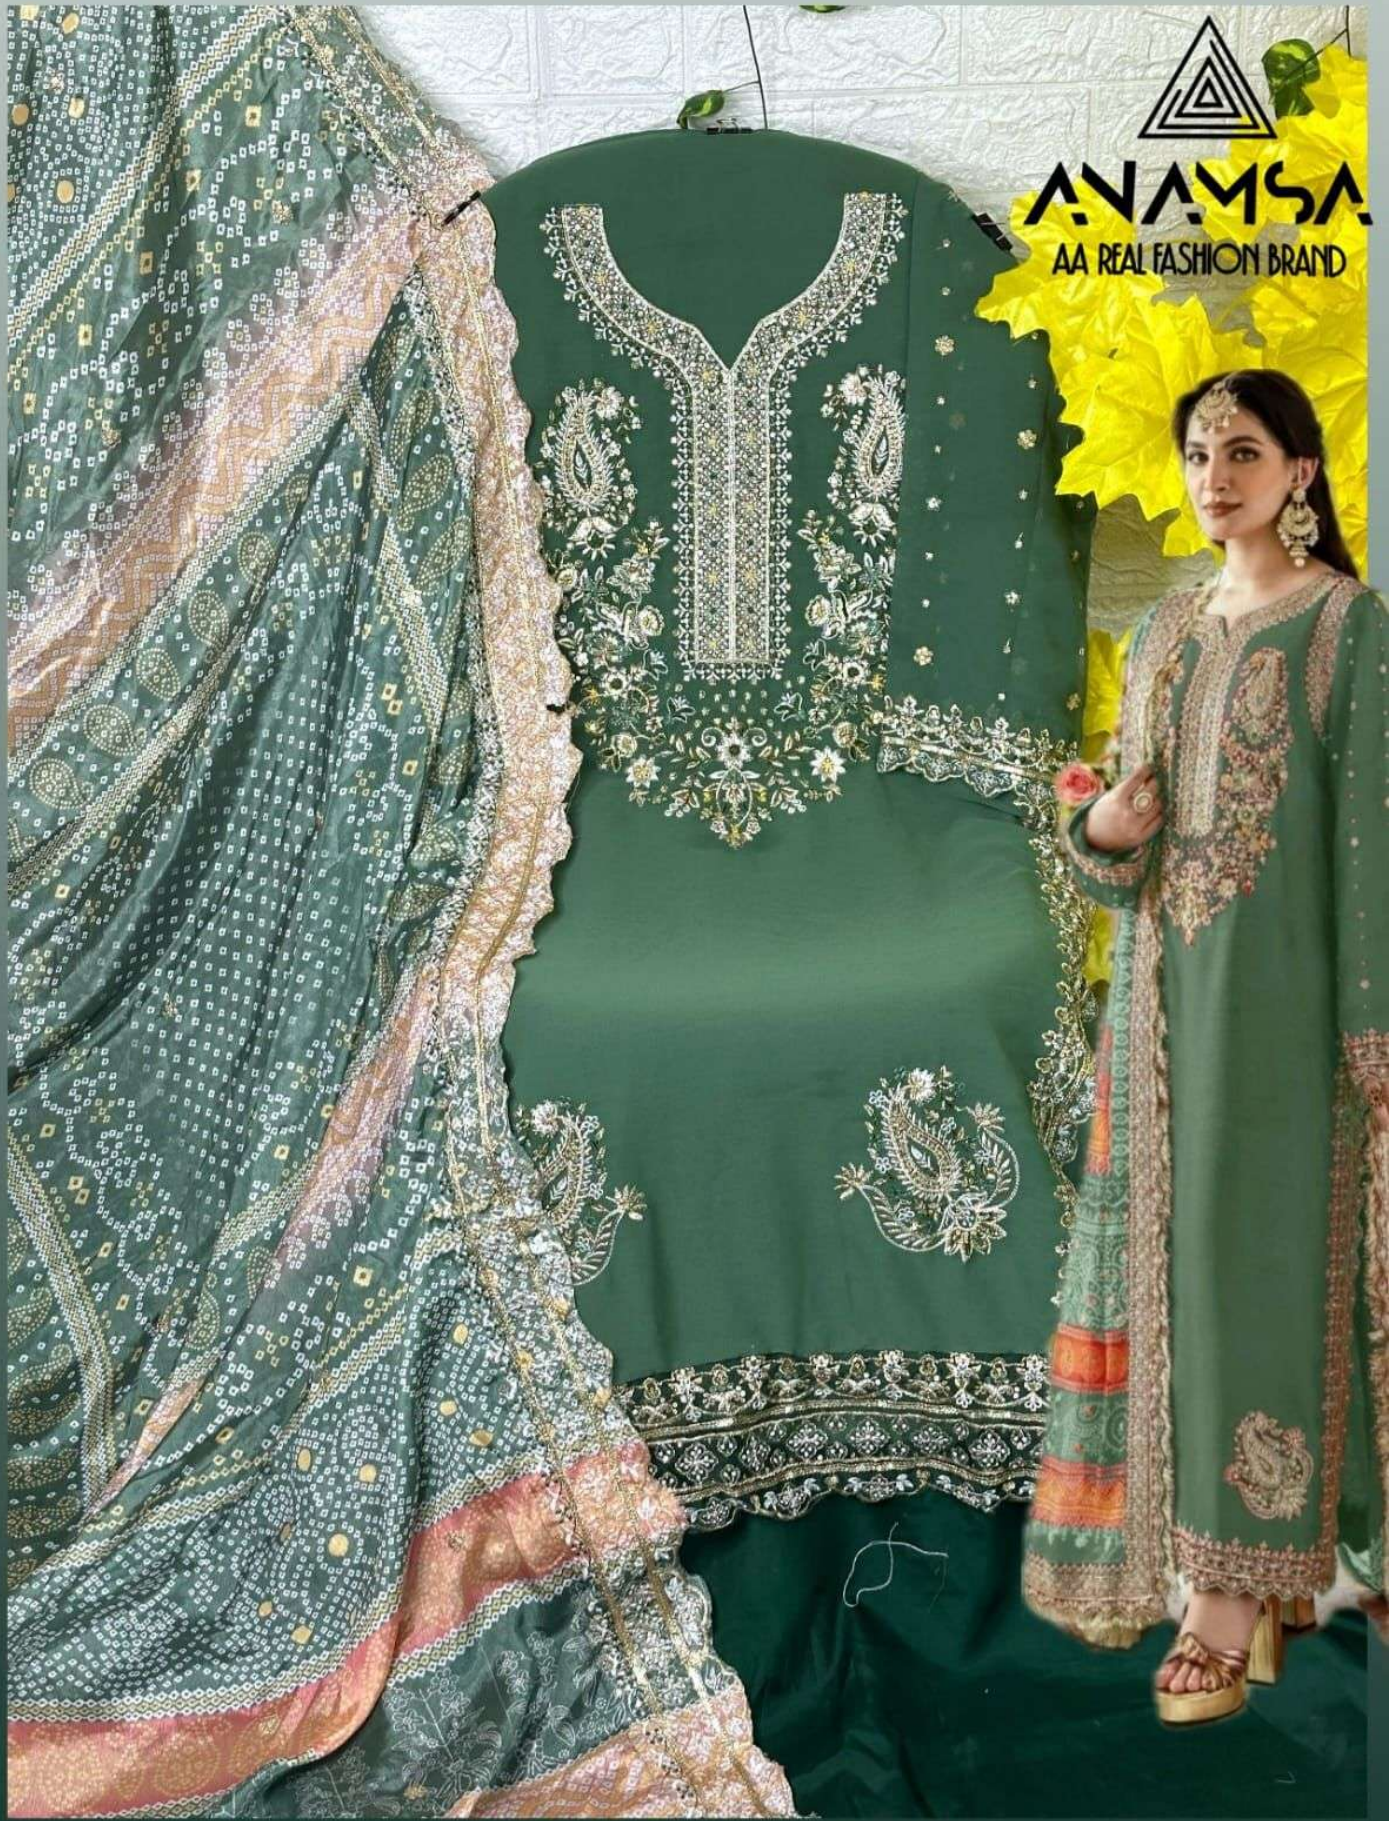

ANAMSA
AA REAL FASHION BRAND

TOP- PURE FOX GEORGETTE WITH HEAVY EMBROIDERY AND SEQUENCE WORK

BOTTOMINNER- DULL SHANTOON

DUPATTA- PURE CHINON FANCY DUPATTA DIGITAL PRINT AND HEAVY EMBROIDERY

7773

*** D.No:-263 A ***

TOP- PURE FOX GEORGETTE WITH HEAVY EMBROIDERY AND SEQUENCE WORK
BOTTOMINNER- DULL SHANTOON

DUPATTA- PURE CHINON FANCY DUPATTA DIGITAL PRINT AND HEAVY EMBROIDERY

Z7773

*** D.No:-263 C ***

ANAMSA
AA REAL FASHION BRAND

TOP- PURE FOX GEORGETTE WITH HEAVY EMBROIDERY AND SEQUENCE WORK
BOTTOMINNER- DULL SHANTOON

DUPATTA- PURE CHINON FANCY DUPATTA DIGITAL PRINT AND HEAVY EMBROIDERY

Z7773

*** D.No:-263 D ***

ANAMSA
AA REAL FASHION BRAND

ANAMSA
HIT BEAUTIFUL COLOURS

TOP- PURE FOX GEORGETTE WITH HEAVY EMBROIDERY AND SEQUENCE WORK
BOTTOMINNER- DULL SHANTOON
DUPATTA- PURE CHINON FANCY DUPATTA DIGITAL PRINT AND HEAVY EMBROIDERY

7773
D.No:-263 A