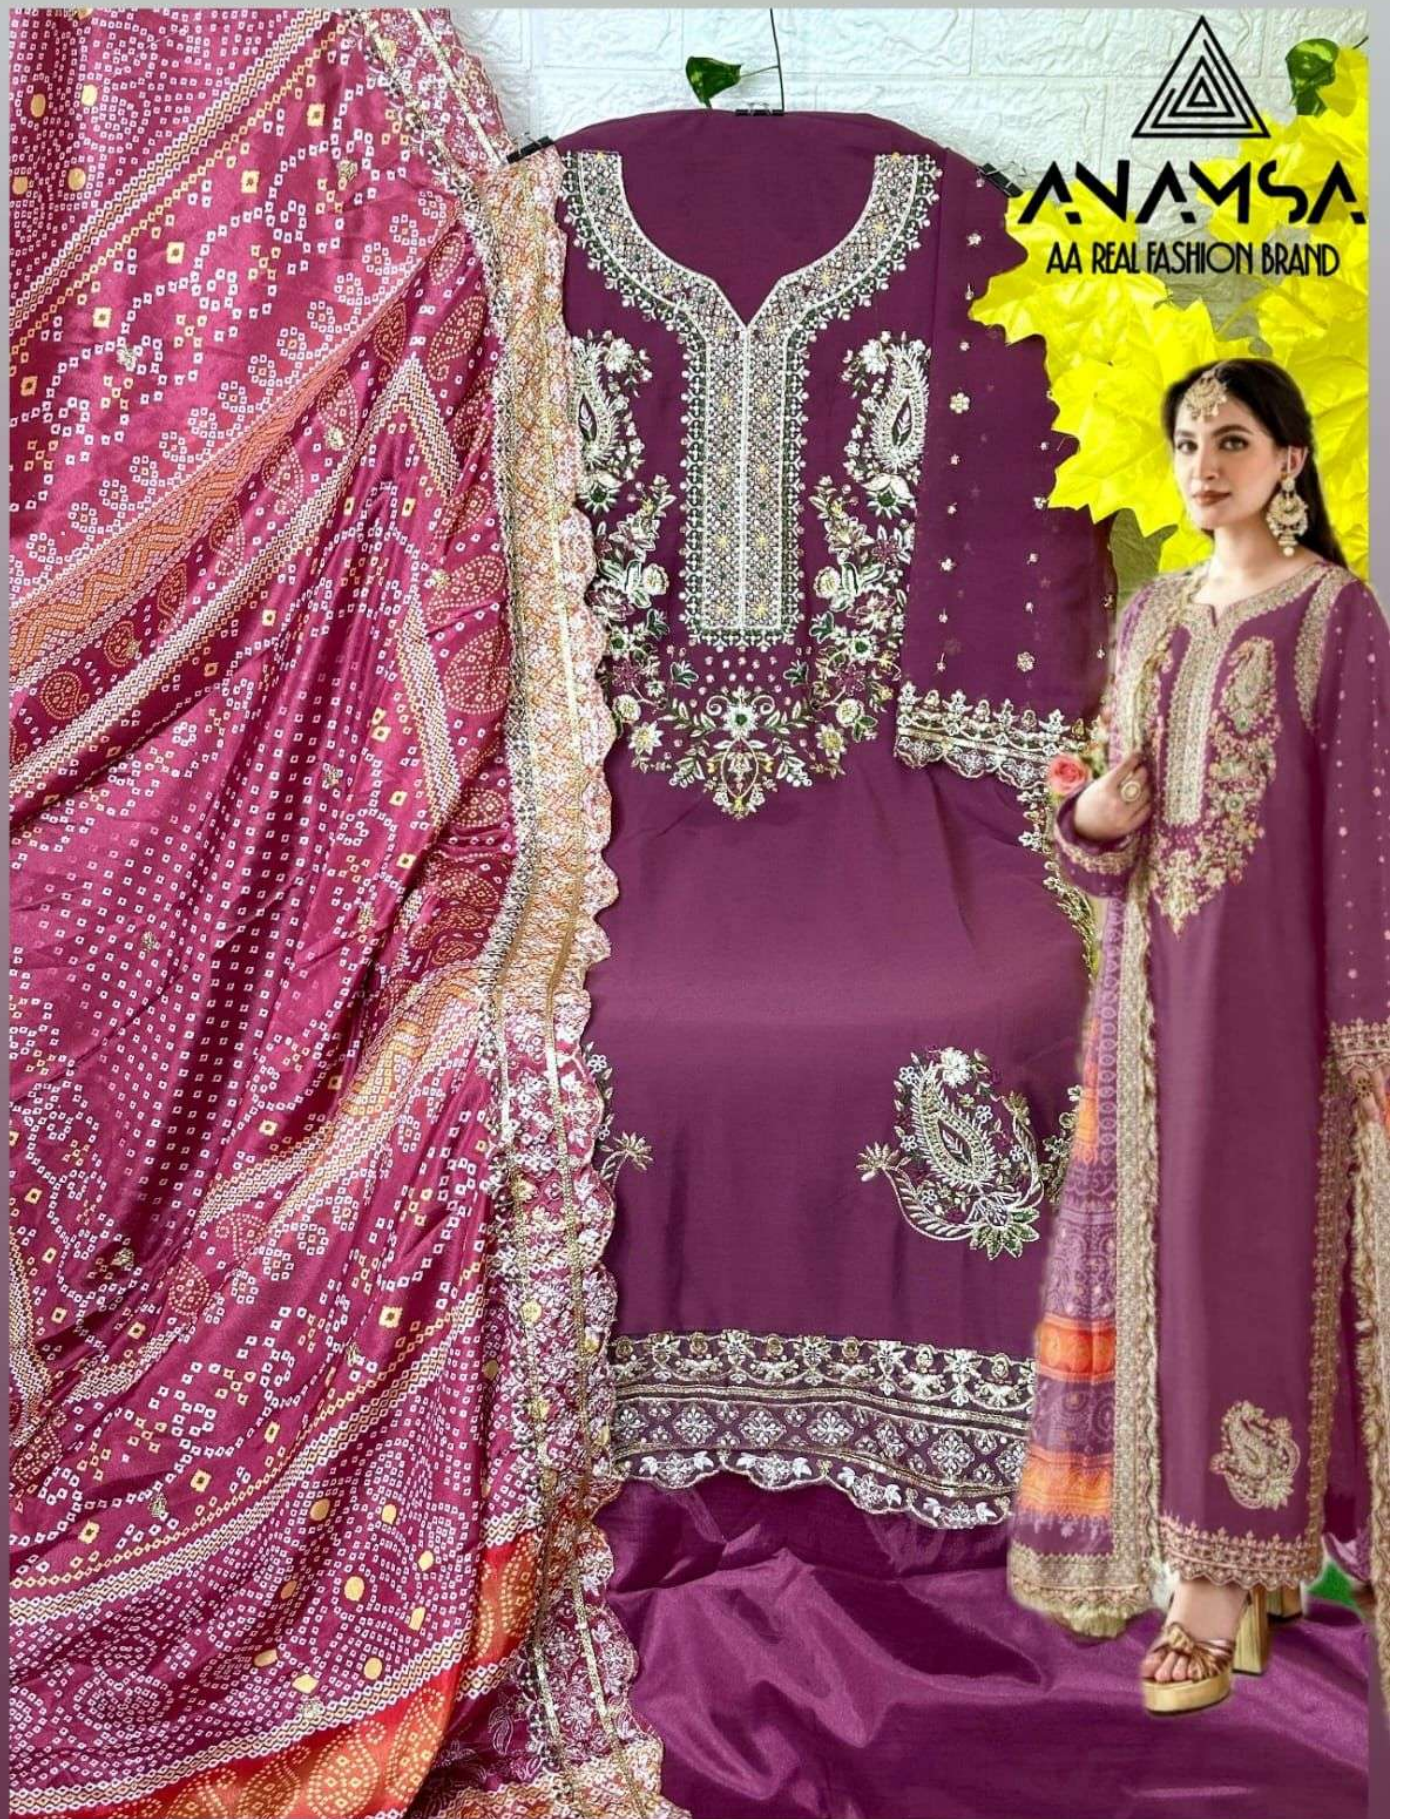

ANAMSA
AA REAL FASHION BRAND

TOP- PURE FOX GEORGETTE WITH HEAVY EMBROIDERY AND SEQUENCE WORK

BOTTOMINNER- DULL SHANTOON

DUPATTA- PURE CHINON FANCY DUPATTA DIGITAL PRINT AND HEAVY EMBROIDERY

7773

*** D.No:-263 A ***

TOP- PURE FOX GEORGETTE WITH HEAVY EMBROIDERY AND SEQUENCE WORK
BOTTOMINNER- DULL SHANTOON

DUPATTA- PURE CHINON FANCY DUPATTA DIGITAL PRINT AND HEAVY EMBROIDERY

Z7773

*** D.No:-263 C ***

ANAMSA
AA REAL FASHION BRAND

TOP- PURE FOX GEORGETTE WITH HEAVY EMBROIDERY AND SEQUENCE WORK
BOTTOMINNER- DULL SHANTOON

DUPATTA- PURE CHINON FANCY DUPATTA DIGITAL PRINT AND HEAVY EMBROIDERY

Z7773

*** D.No:-263 D ***

ANAMSA
AA REAL FASHION BRAND

ANAMSA
HIT BEAUTIFUL COLOURS

TOP- PURE FOX GEORGETTE WITH HEAVY EMBROIDERY AND SEQUENCE WORK
BOTTOMINNER- DULL SHANTOON
DUPATTA- PURE CHINON FANCY DUPATTA DIGITAL PRINT AND HEAVY EMBROIDERY

7773
D.No:-263 A