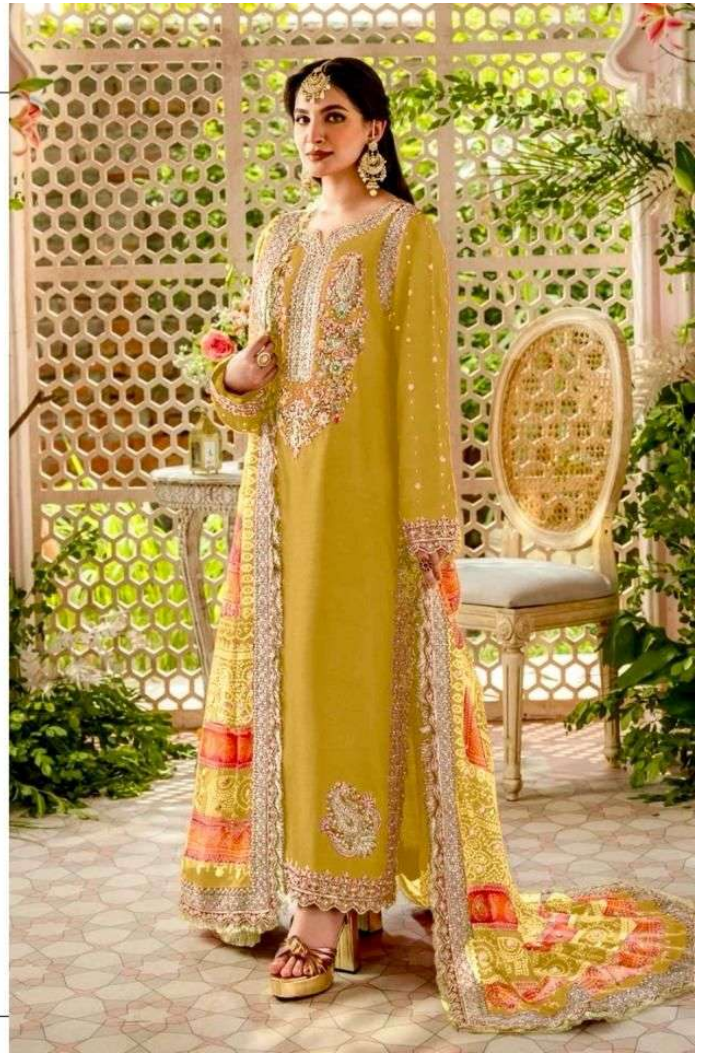

ANAMSA
AA REAL FASHION BRAND

TOP- PURE FOX GEORGETTE WITH HEAVY EMBROIDERY AND SEQUENCE WORK

BOTTOMINNER- DULL SHANTOON

DUPATTA- PURE CHINON FANCY DUPATTA DIGITAL PRINT AND HEAVY EMBROIDERY

7773

*** D.No:-263 A ***

ANAMSA
AA REAL FASHION BRAND

TOP- PURE FOX GEORGETTE WITH HEAVY EMBROIDERY AND SEQUENCE WORK
BOTTOMINNER- DULL SHANTOON

DUPATTA- PURE CHINON FANCY DUPATTA DIGITAL PRINT AND HEAVY EMBROIDERY

7773

D.No:-263 B

TOP- PURE FOX GEORGETTE WITH HEAVY EMBROIDERY AND SEQUENCE WORK
BOTTOMINNER- DULL SHANTOON

DUPATTA- PURE CHINON FANCY DUPATTA DIGITAL PRINT AND HEAVY EMBROIDERY

Z7773

*** D.No:-263 C ***

ANAMSA
AA REAL FASHION BRAND

ANAMSA
HIT BEAUTIFUL COLOURS

TOP- PURE FOX GEORGETTE WITH HEAVY EMBROIDERY AND SEQUENCE WORK
BOTTOMINNER- DULL SHANTOON
DUPATTA- PURE CHINON FANCY DUPATTA DIGITAL PRINT AND HEAVY EMBROIDERY

7773
D.No:-263 A