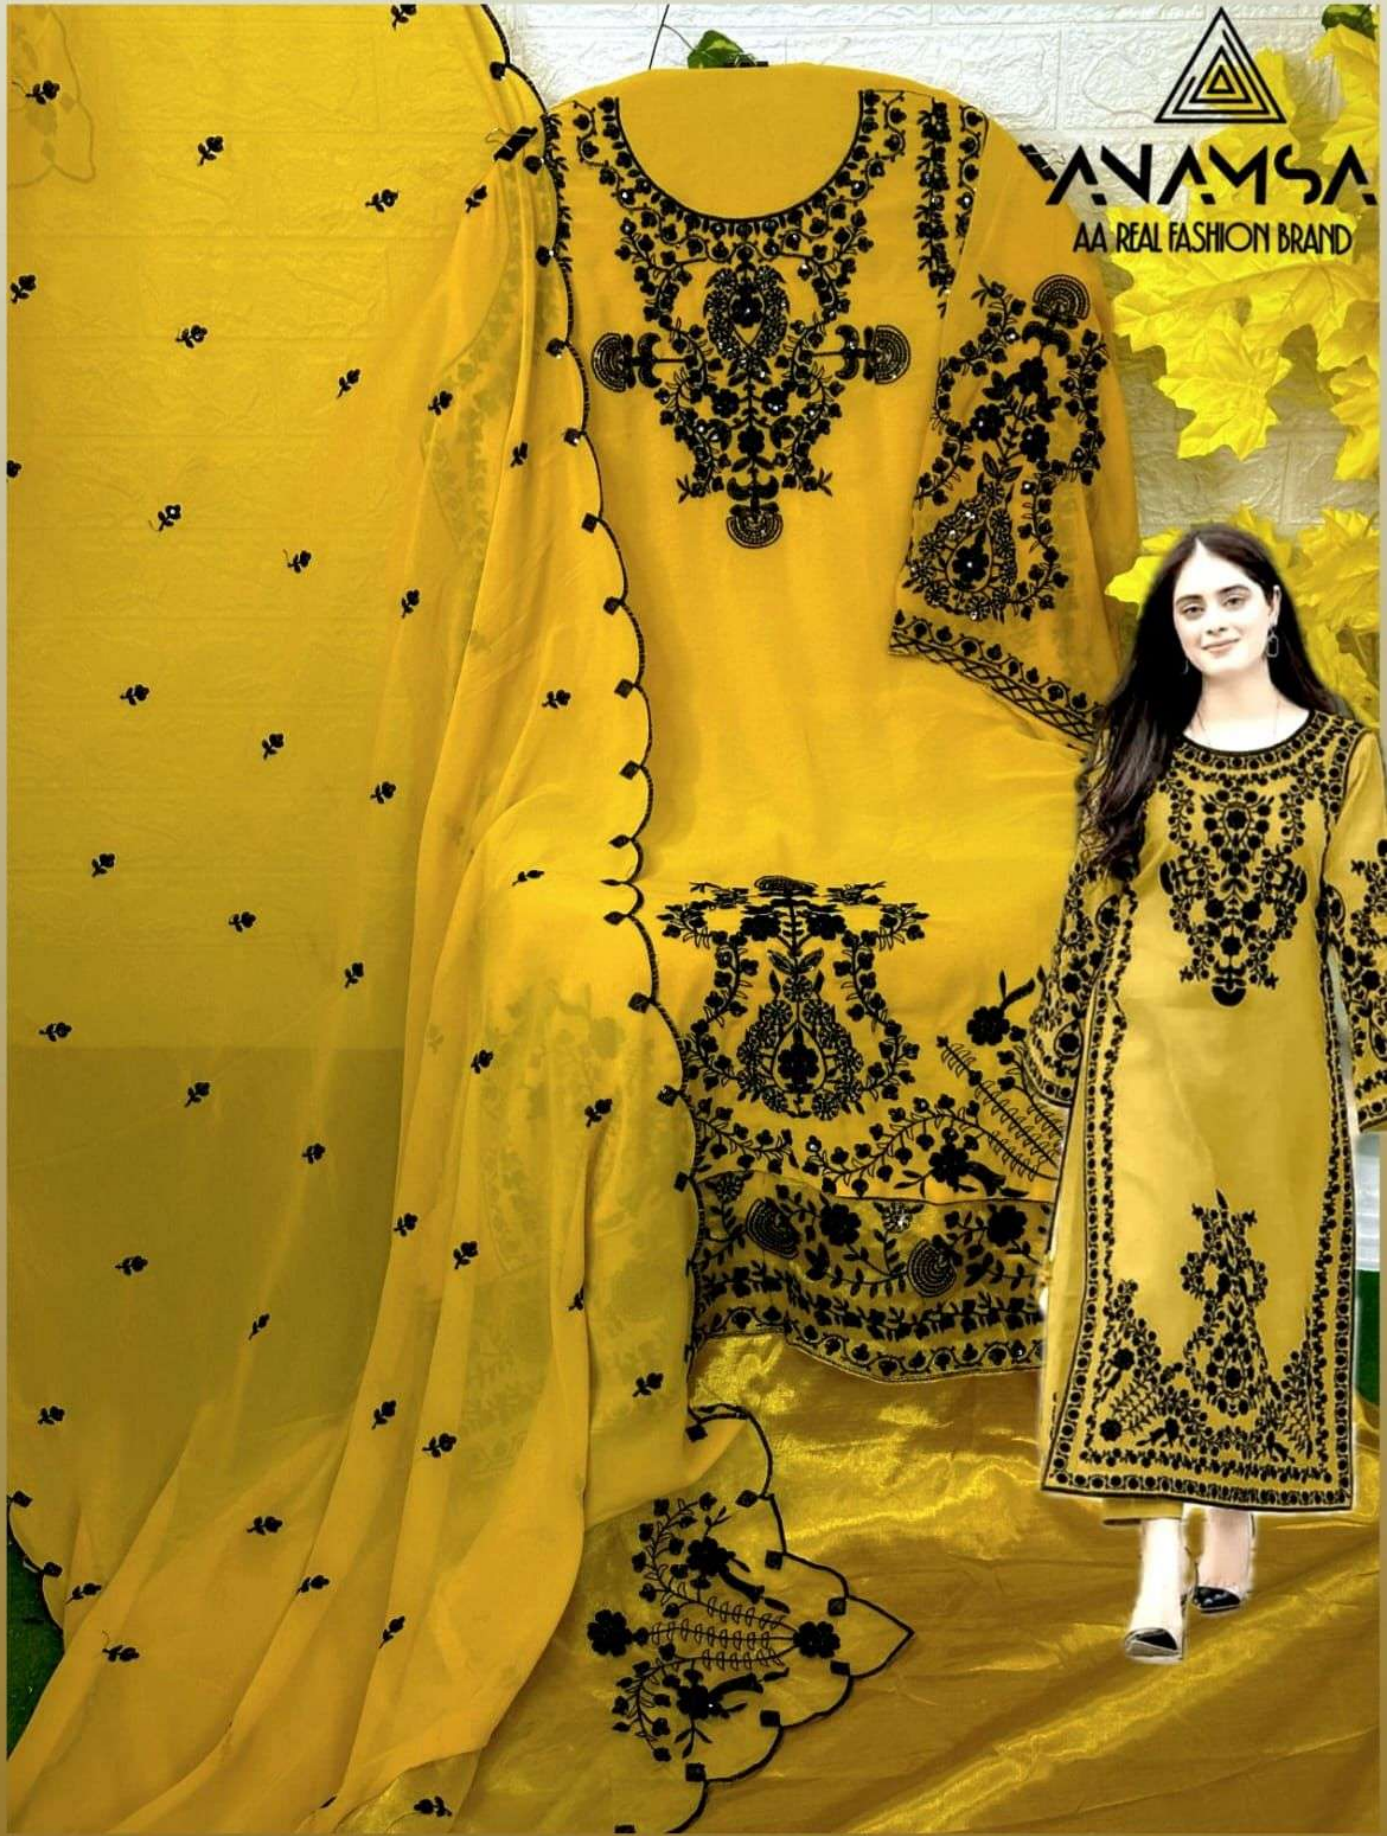

ANAMSA
AA REAL FASHION BRAND

ANAMSA
HIT BEAUTIFUL COLOURS

TOP- PURE FOX GEORGETTE WITH HEAVY EMBROIDERY AND SEQUENCE WORK
BOTTOMINNER- DULL SHANTOON
DUPATTA- PURE GEORGETTE FANCY DUPATTA AND HEAVY EMBROIDERY

7773
D.No:-247 A

7773
D.No:-247 B

7773
D.No:-247 C

7773
D.No:-247 D

VANAMSA
AA REAL FASHION BRAND

SEMI STICH COLLECTION

TOP- PURE FOX GEORGETTE WITH HEAVY EMBROIDERY AND SEQUENCE WORK
BOTTOMNNER- DULL SHANTOON
DUPATTA- PURE GEORGETTE FANCY DUPATTA AND HEAVY EMBROIDERY

7773
D.No:-247-D

ANAMSA
AA REAL FASHION BRAND

SEMI STICH COLLECTION

TOP- PURE FOX GEORGETTE WITH HEAVY EMBROIDERY AND SEQUENCE WORK
BOTTOMINNER- DULL SHANTOON
DUPATTA- PURE GEORGETTE FANCY DUPATTA AND HEAVY EMBROIDERY

7773
D.No:-247-B

VANAMSA

AA REAL FASHION BRAND

SEMI STICH COLLECTION

TOP- PURE FOX GEORGETTE WITH HEAVY EMBROIDERY AND SEQUENCE WORK
BOTTOMINNER- DULL SHANTOON
DUPATTA- PURE GEORGETTE FANCY DUPATTA AND HEAVY EMBROIDERY