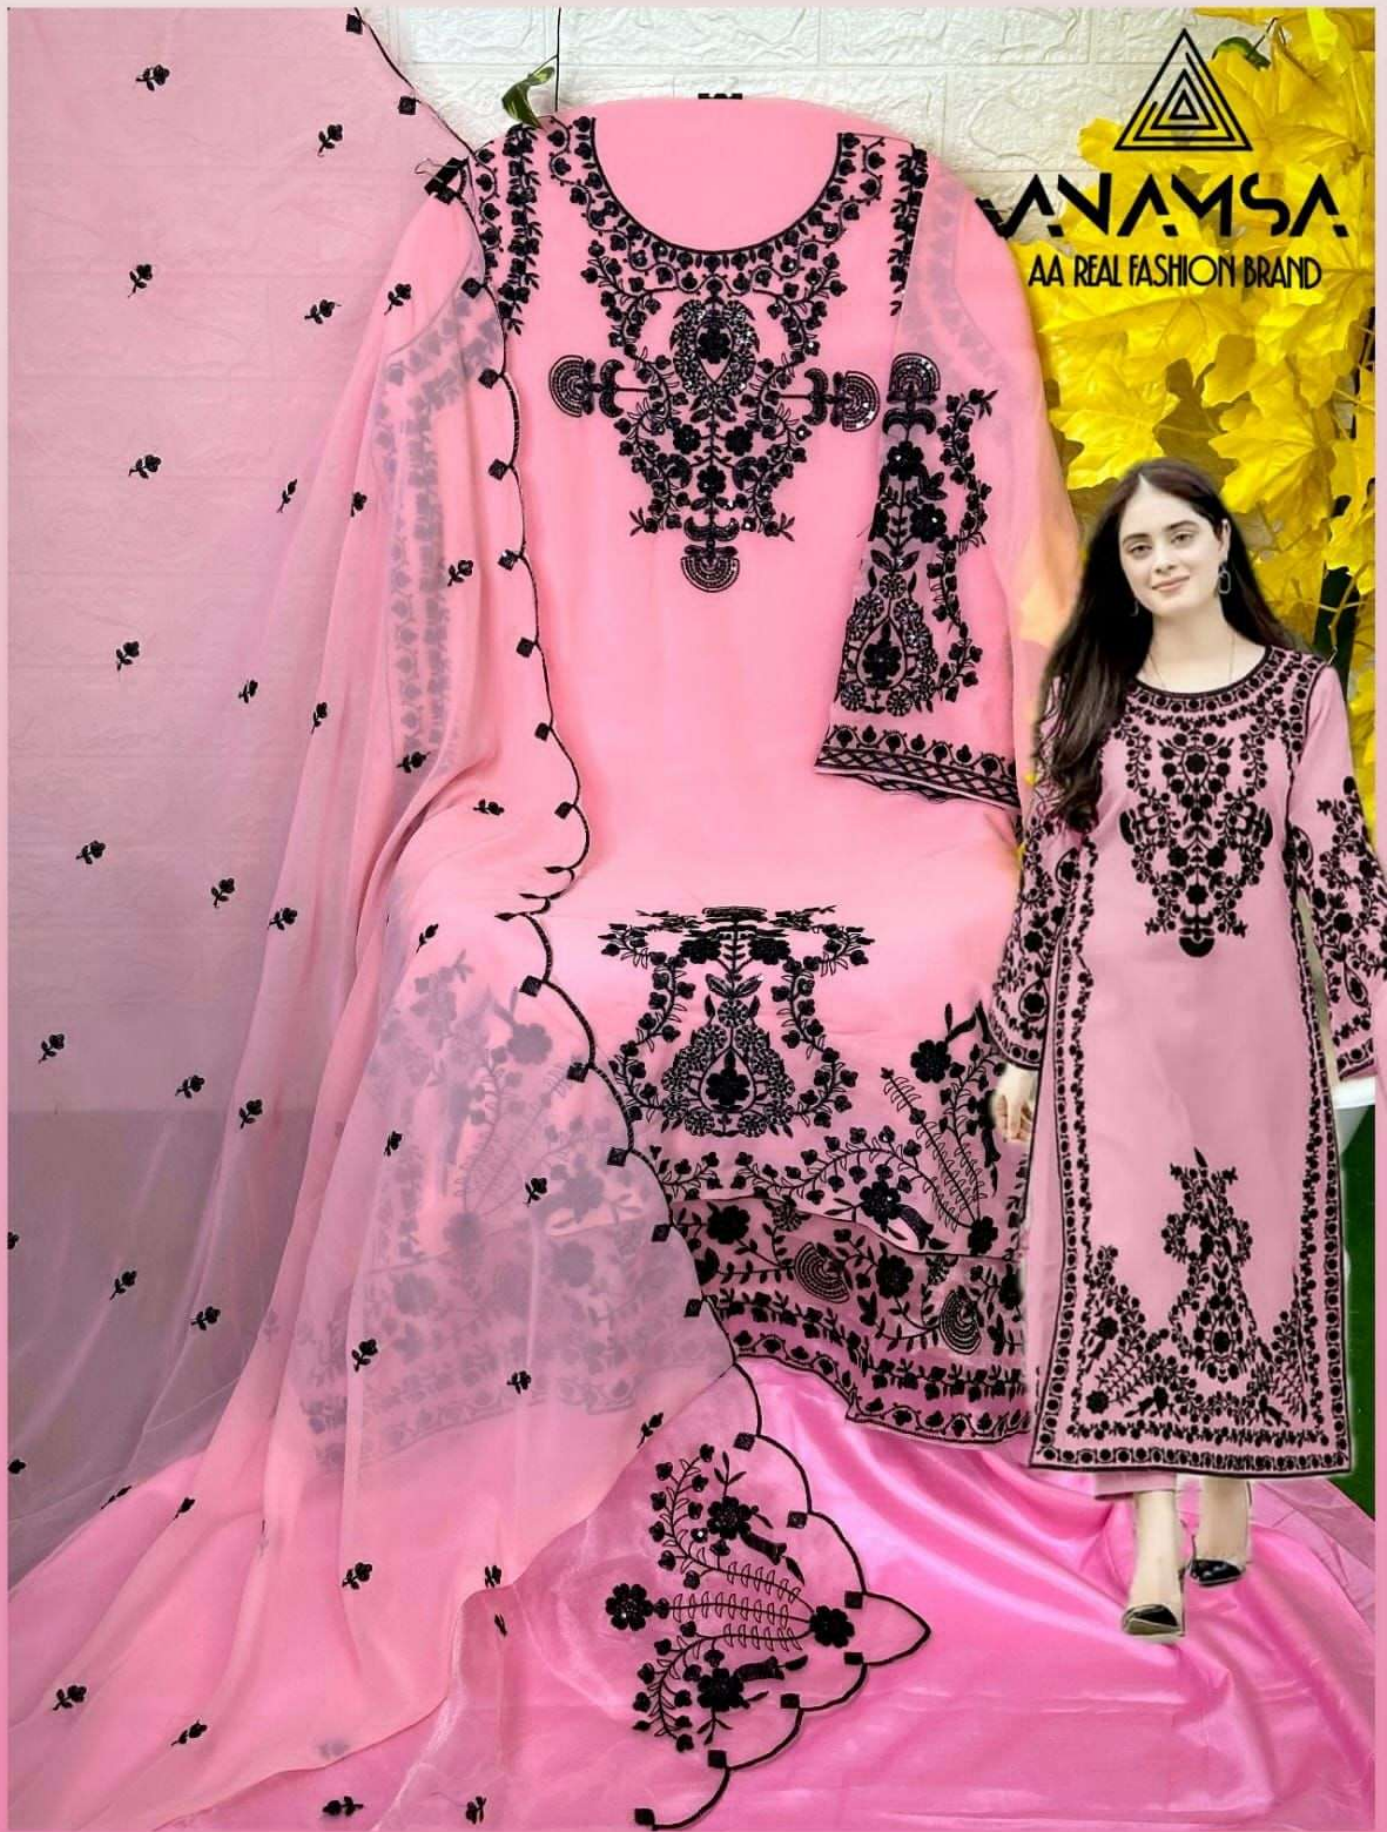

  
**ANAMSA**  
AA REAL FASHION BRAND

**ANAMSA**  
HIT BEAUTIFUL COLOURS

TOP- PURE FOX GEORGETTE WITH HEAVY EMBROIDERY AND SEQUENCE WORK  
BOTTOMINNER- DULL SHANTOON  
DUPATTA- PURE GEORGETTE FANCY DUPATTA AND HEAVY EMBROIDERY

7773  
D.No:-247 A

7773  
D.No:-247 B

7773  
D.No:-247 C

7773  
D.No:-247 D

**VANAMSA**  
AA REAL FASHION BRAND

SEMI STICH COLLECTION

TOP- PURE FOX GEORGETTE WITH HEAVY EMBROIDERY AND SEQUENCE WORK  
BOTTOMNNER- DULL SHANTOON  
DUPATTA- PURE GEORGETTE FANCY DUPATTA AND HEAVY EMBROIDERY

7773  
D.No:-247-C

  
**ANAMSA**  
AA REAL FASHION BRAND

SEMI STICH COLLECTION

TOP- PURE FOX GEORGETTE WITH HEAVY EMBROIDERY AND SEQUENCE WORK  
BOTTOMNER- DULL SHANTOON  
DUPATTA- PURE GEORGETTE FANCY DUPATTA AND HEAVY EMBROIDERY

7773  
D.No:-247-B

**VANAMSA**

AA REAL FASHION BRAND

SEMI STICH COLLECTION

TOP- PURE FOX GEORGETTE WITH HEAVY EMBROIDERY AND SEQUENCE WORK  
BOTTOMNER- DULL SHANTOON  
DUPATTA- PURE GEORGETTE FANCY DUPATTA AND HEAVY EMBROIDERY