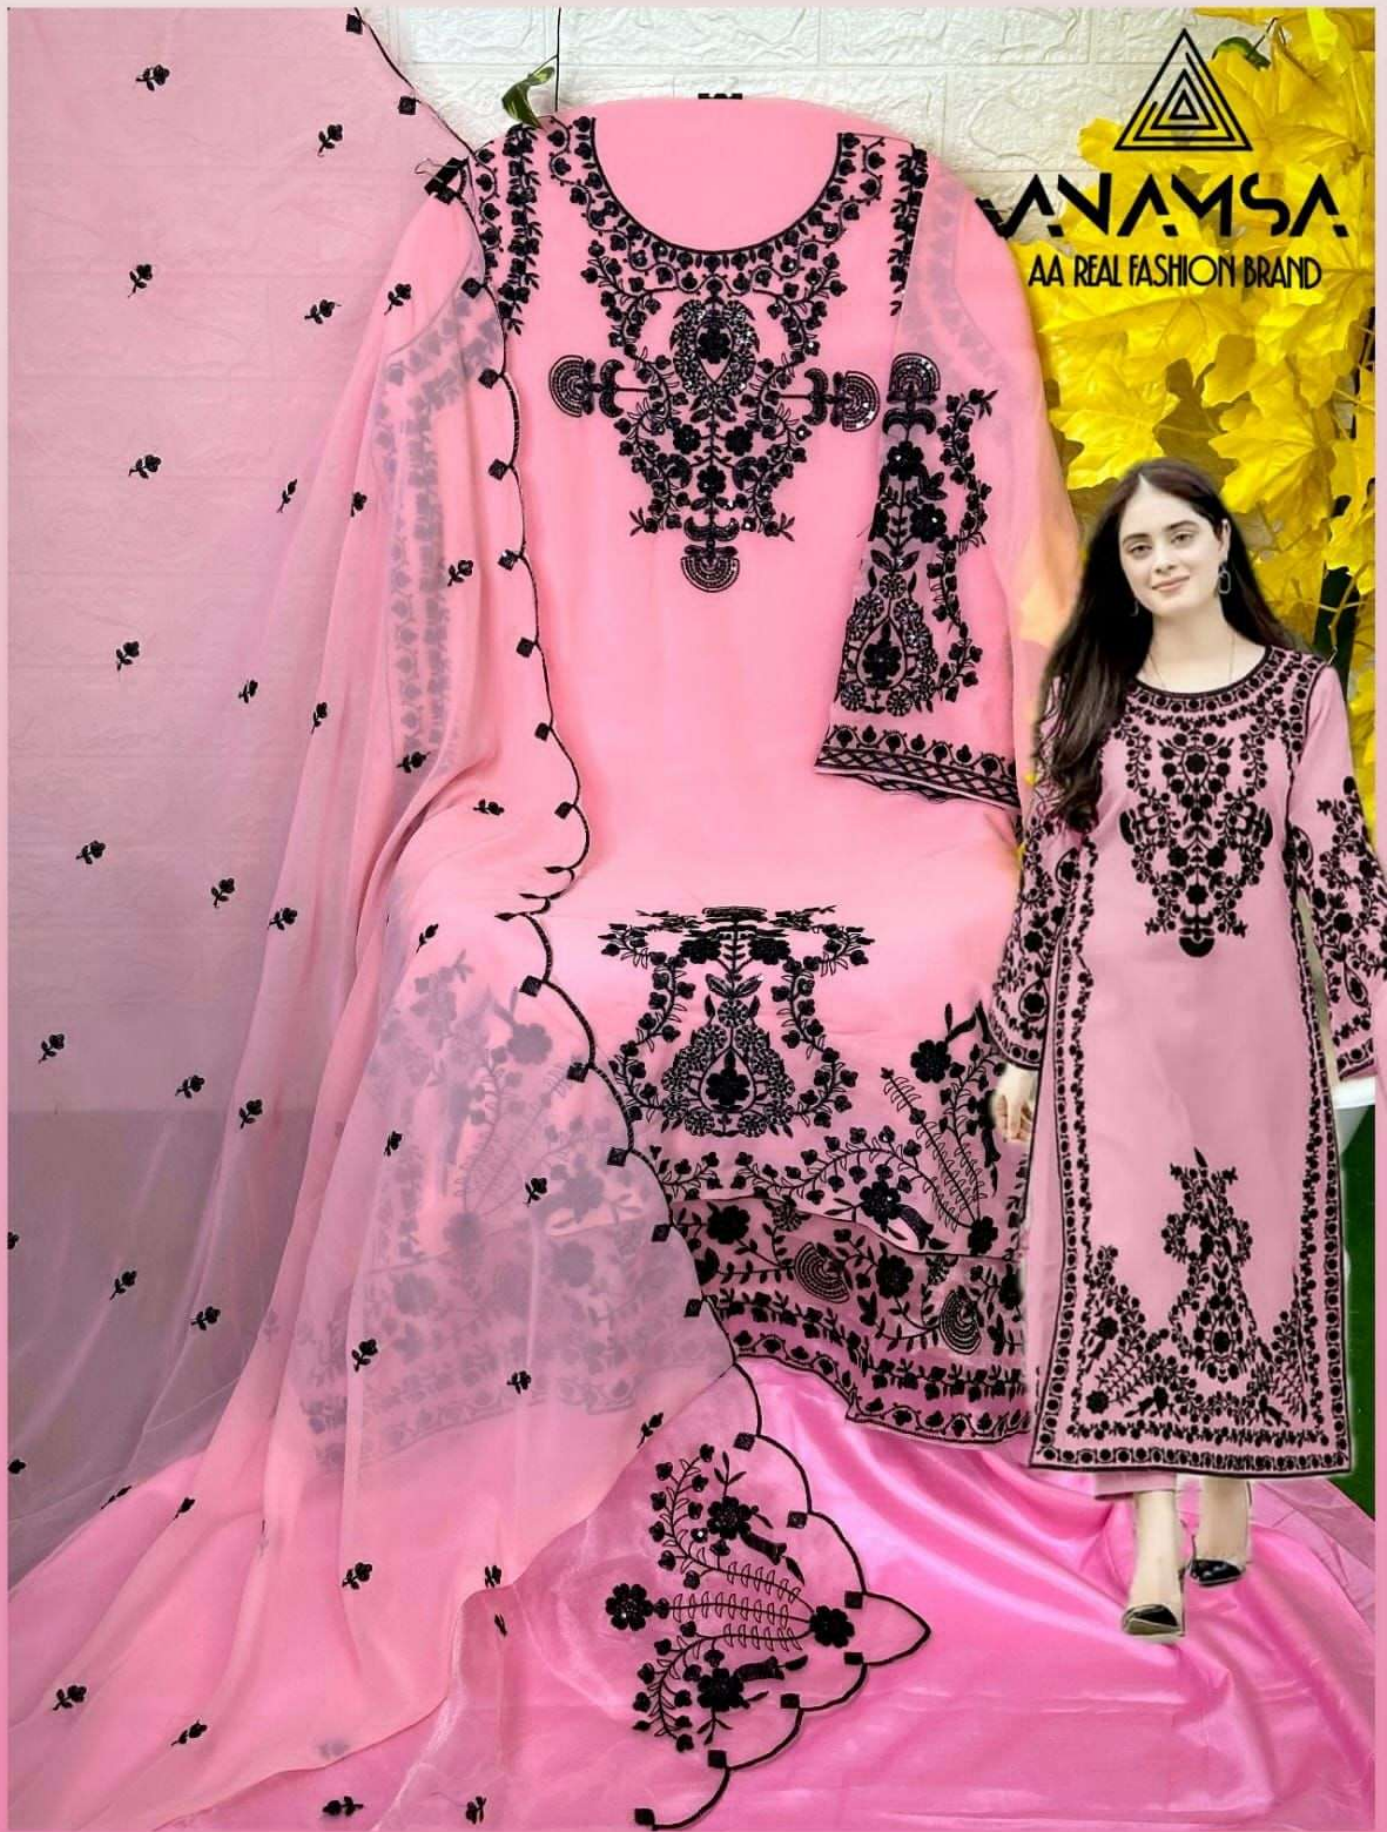

VANAMSA

AA REAL FASHION BRAND