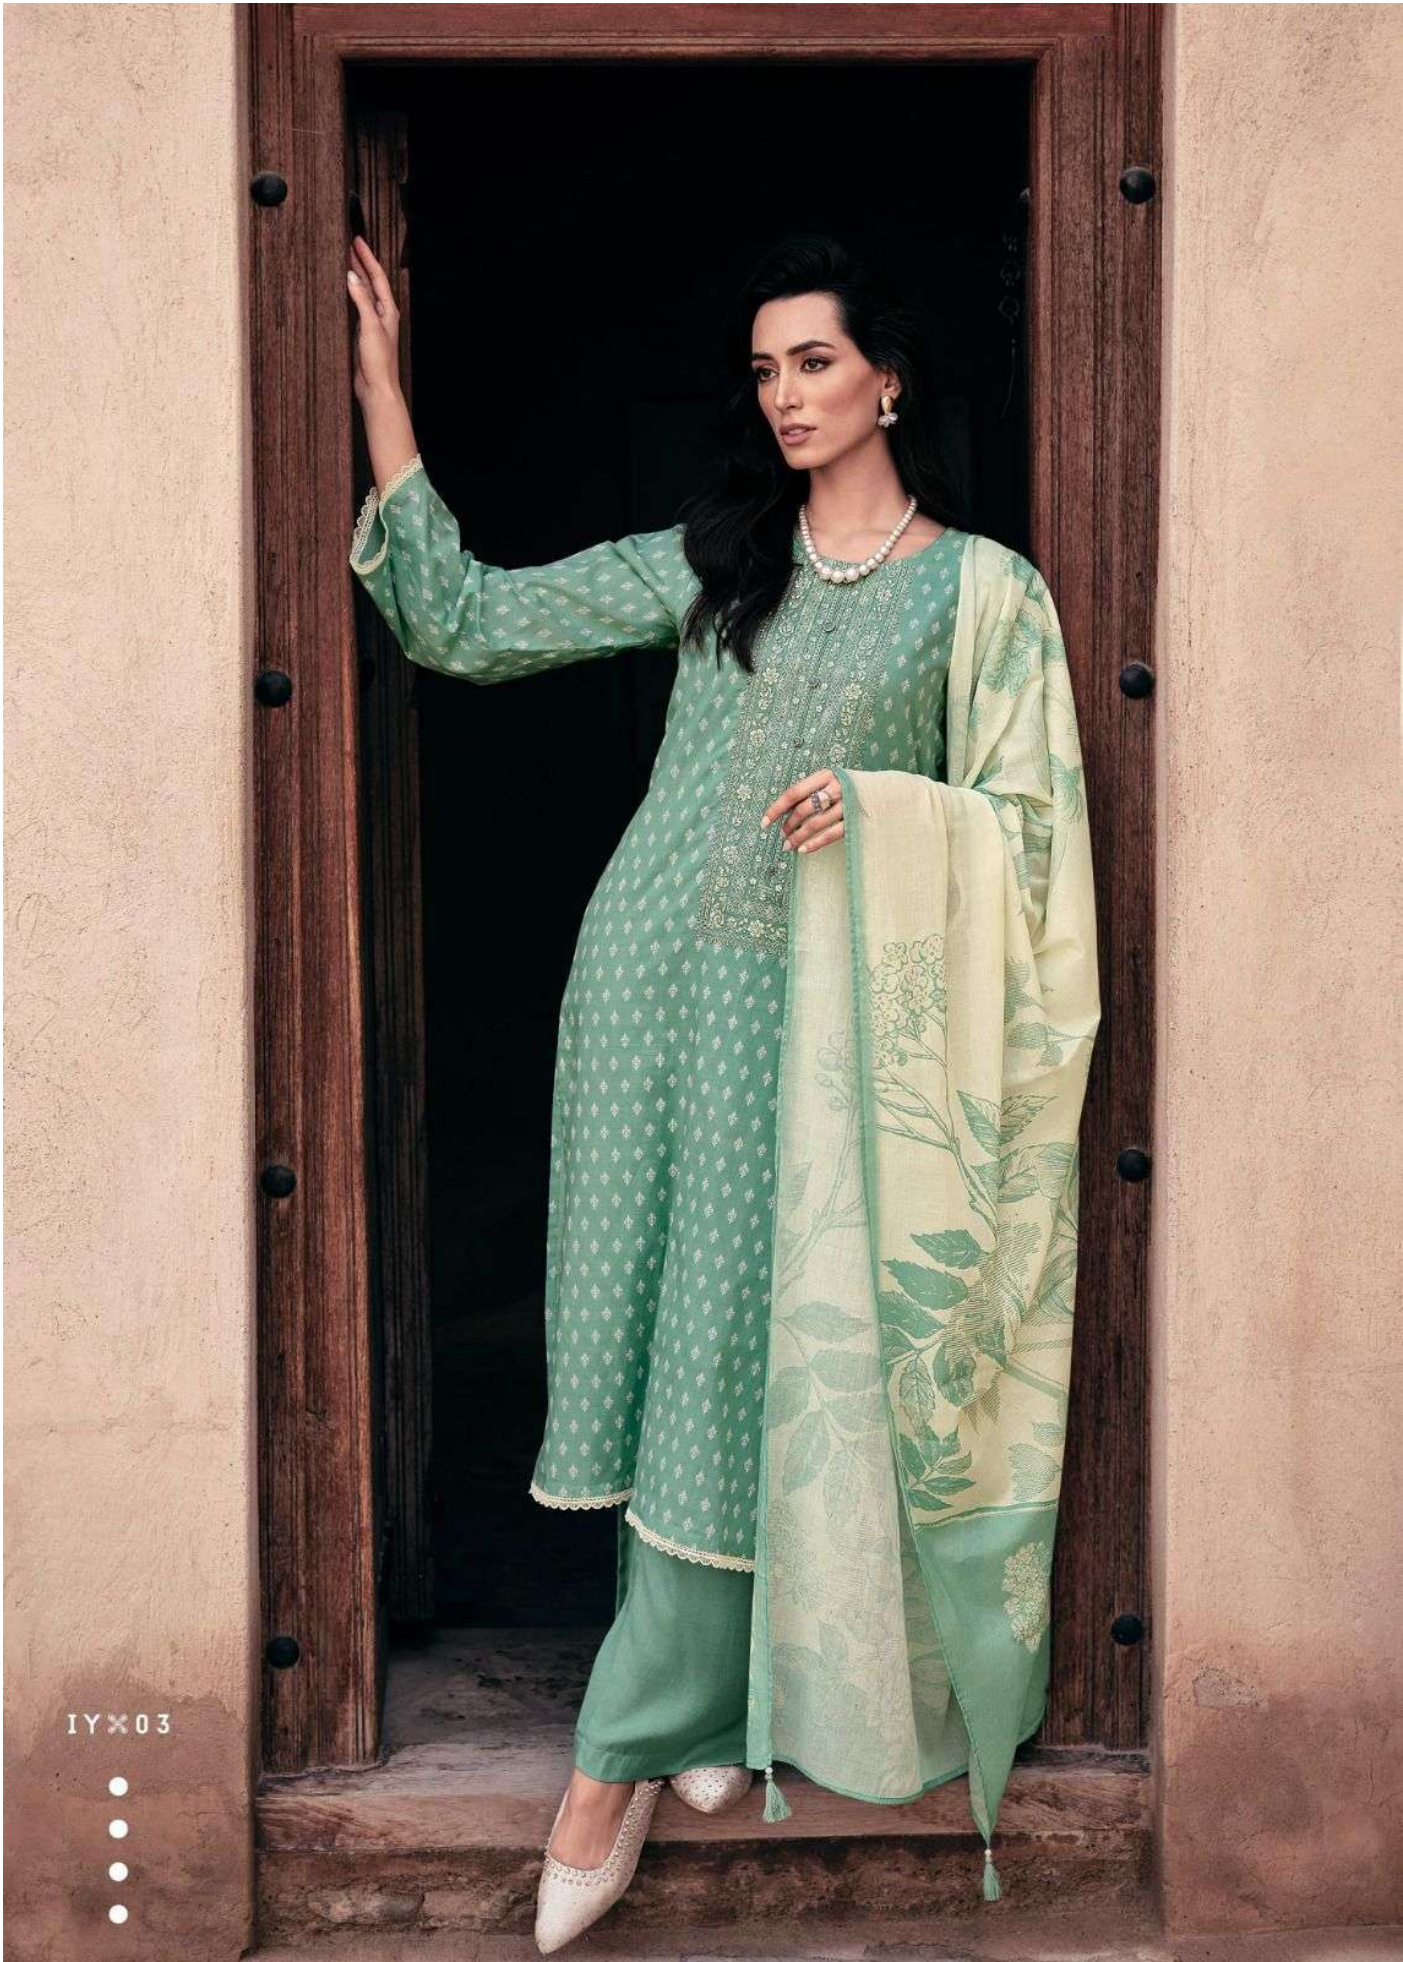

VARSHA

لہجہ

IYX01

IYX02

IYX03

IYX04

# VARSHA Inaya

DESIGN	PRICE	DESCRIPTION
IY - 01	1680/	TOP PREMIUM COTTON PRINTED WITH EMBROIDERY.
IY - 02	1680/	-
IY- 03	1680/	DUPATTA MUSLIN DIGITALLY PRINTED.
IY- 04	1680/	-
		BOTTOM COTTON SOLID.

**TOTAL AMOUNT :6,720/-+GST**  
**TOTAL PIECES : 4**