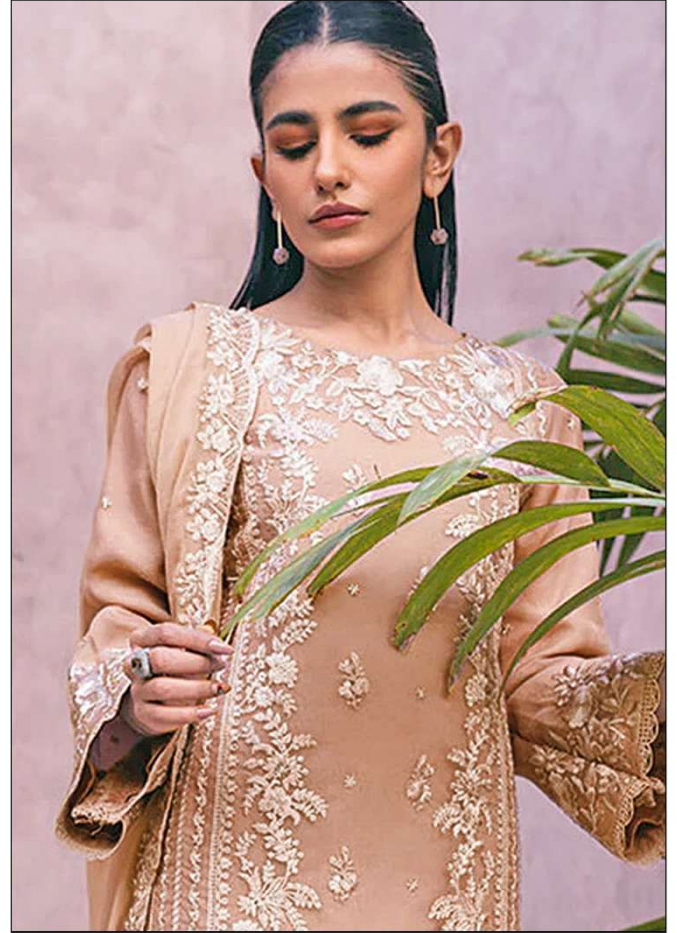

*Serina*<sup>TM</sup>  
Pakistani Suit  
A BRAND BY  MEGHA EXPORT  
S - 267 A

TOP - FOX GEORGETTE HEAVY EMBROIDERY WORK  
WITH APPEL C  
BOTTOM+INNER - DULL SANTUN  
DUPATTA - FOX GEORGETTE HEAVY EMBROIDEREY WORK

Serina  
MADE IN INDIA

Serina  
PRODUCT OF  
INDIA EXPORT

TOP - FOX GEORGETTE HEAVY EMBROIDERY WITH APPLIQUE  
BOTTOM - NETT - DULL SATIN  
DUPATTA - FOX GEORGETTE HEAVY EMBROIDERY

*Serina*<sup>TM</sup>  
Pakistani Suit  
A BRAND BY  MEGHA EXPORT  
S - 267 A

TOP - FOX GEORGETTE HEAVY EMBROIDERY WORK  
WITH APPLC  
BOTTOM+INNER - DULL SANTUN  
DUPATTA - FOX GEORGETTE HEAVY EMBROIDEREY WORK

*Serina*<sup>TM</sup>  
Pakistani Suit  
A BRAND BY  MEGHA EXPORT  
**S - 267 B**

TOP - FOX GEORGETTE HEAVY EMBROIDERY WORK  
WITH APPELC  
BOTTOM+INNER - DULL SANTUN  
DUPATTA - FOX GEORGETTE HEAVY EMBROIDEREY WORK

Serena  
A PRODUCT OF  
MEGA EXPORT

Serena  
A PRODUCT OF  
MEGA EXPORT