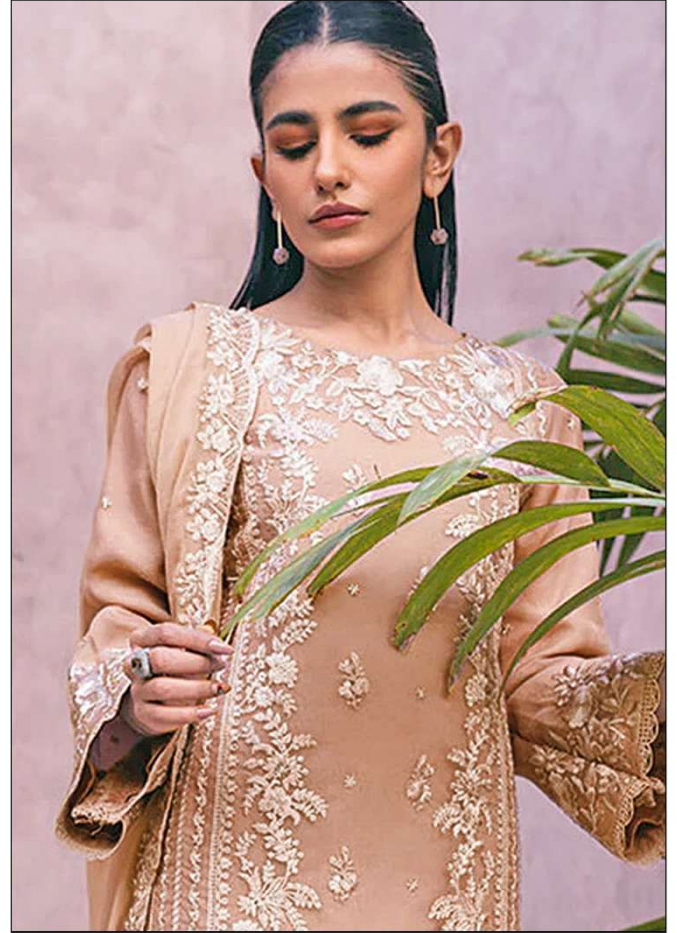

*Serina*TM
Pakistani Suit
A BRAND BY  MEGHA EXPORT
S - 267 A

TOP - FOX GEORGETTE HEAVY EMBROIDERY WORK
WITH APPLC
BOTTOM+INNER - DULL SANTUN
DUPATTA - FOX GEORGETTE HEAVY EMBROIDEREY WORK

Serina
MADE IN INDIA

Serina
PRODUCT OF
INDIA EXPORT

TOP - FOX GEORGETTE HEAVY EMBROIDERY WITH APPLIQUE
BOTTOM - NETT - DULL SATIN
DUPATTA - FOX GEORGETTE HEAVY EMBROIDERY

*Serina*TM
Pakistani Suit
A BRAND BY  MEGHA EXPORT
S - 267 A

TOP - FOX GEORGETTE HEAVY EMBROIDERY WORK
WITH APPLC
BOTTOM+INNER - DULL SANTUN
DUPATTA - FOX GEORGETTE HEAVY EMBROIDEREY WORK

*Serina*TM
Pakistani Suit
A BRAND BY  MEGHA EXPORT
S - 267 B

TOP - FOX GEORGETTE HEAVY EMBROIDERY WORK
WITH APPLIÉ
BOTTOM+INNER - DULL SANTUN
DUPATTA - FOX GEORGETTE HEAVY EMBROIDERY WORK

Serena
A PRODUCT OF
MEGA EXPORT

Serena
A PRODUCT OF
MEGA EXPORT

Serena
S-2671

TOP - FOX GEORGETTE, HEAVY FABRIC WITH APPLE COTTON, DULCET, FOX GEORGETTE

*Serina*TM
Pakistani Suit
A BRAND BY  MEGHA EXPORT
S - 267 C