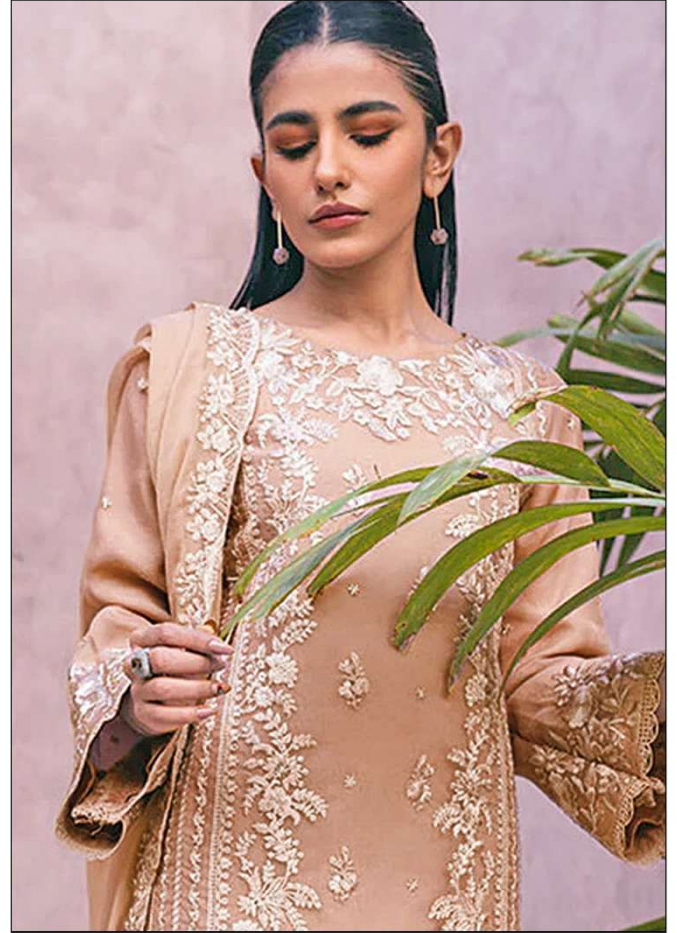

Serina^{TM}
Pakistani Suit
A BRAND BY MEGHA EXPORT
S - 267 C