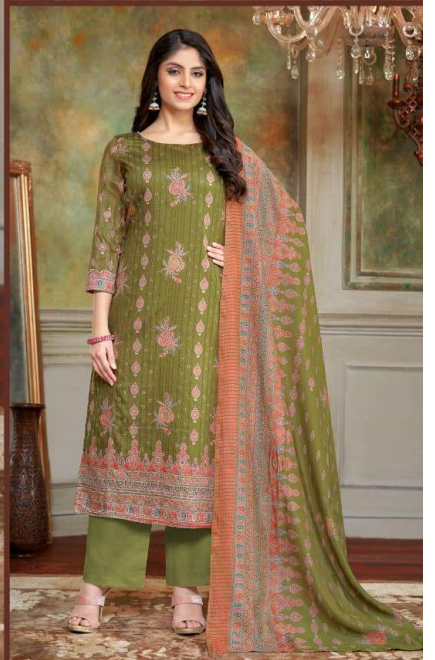

Kulnidhi
Textile Hub

Colours

(4MATCHING)
D.NO-6

Kulnichi
Textile Hub

Colours
(4 MATCHING)
D.NO - 02

Colours
(4 MATCHING)
D.NO - 04

Kulnidhi
Textile Hub

Colours

(4MATCHING)
D.NO-6

Kulnidhi
Textile Hub

Colours
(4MATCHING)
D.NO-08