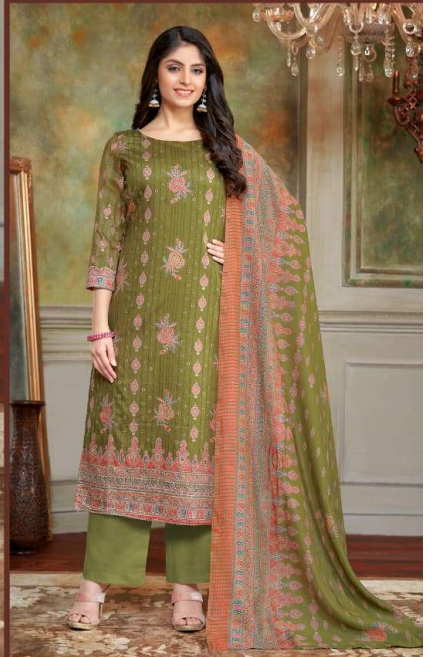

Kulnidhi
Textile Hub

Colours

(4MATCHING)
D.NO-6

Kulnichi
Textile Hub

Colours
(4 MATCHING)
D.NO - 02

Colours
(4 MATCHING)
D.NO - 04

Kulnidhi
Textile Hub

Colours

(4MATCHING)
D.NO-6

Kulnidhi
Textile Hub

Colours
(4MATCHING)
D.NO-08