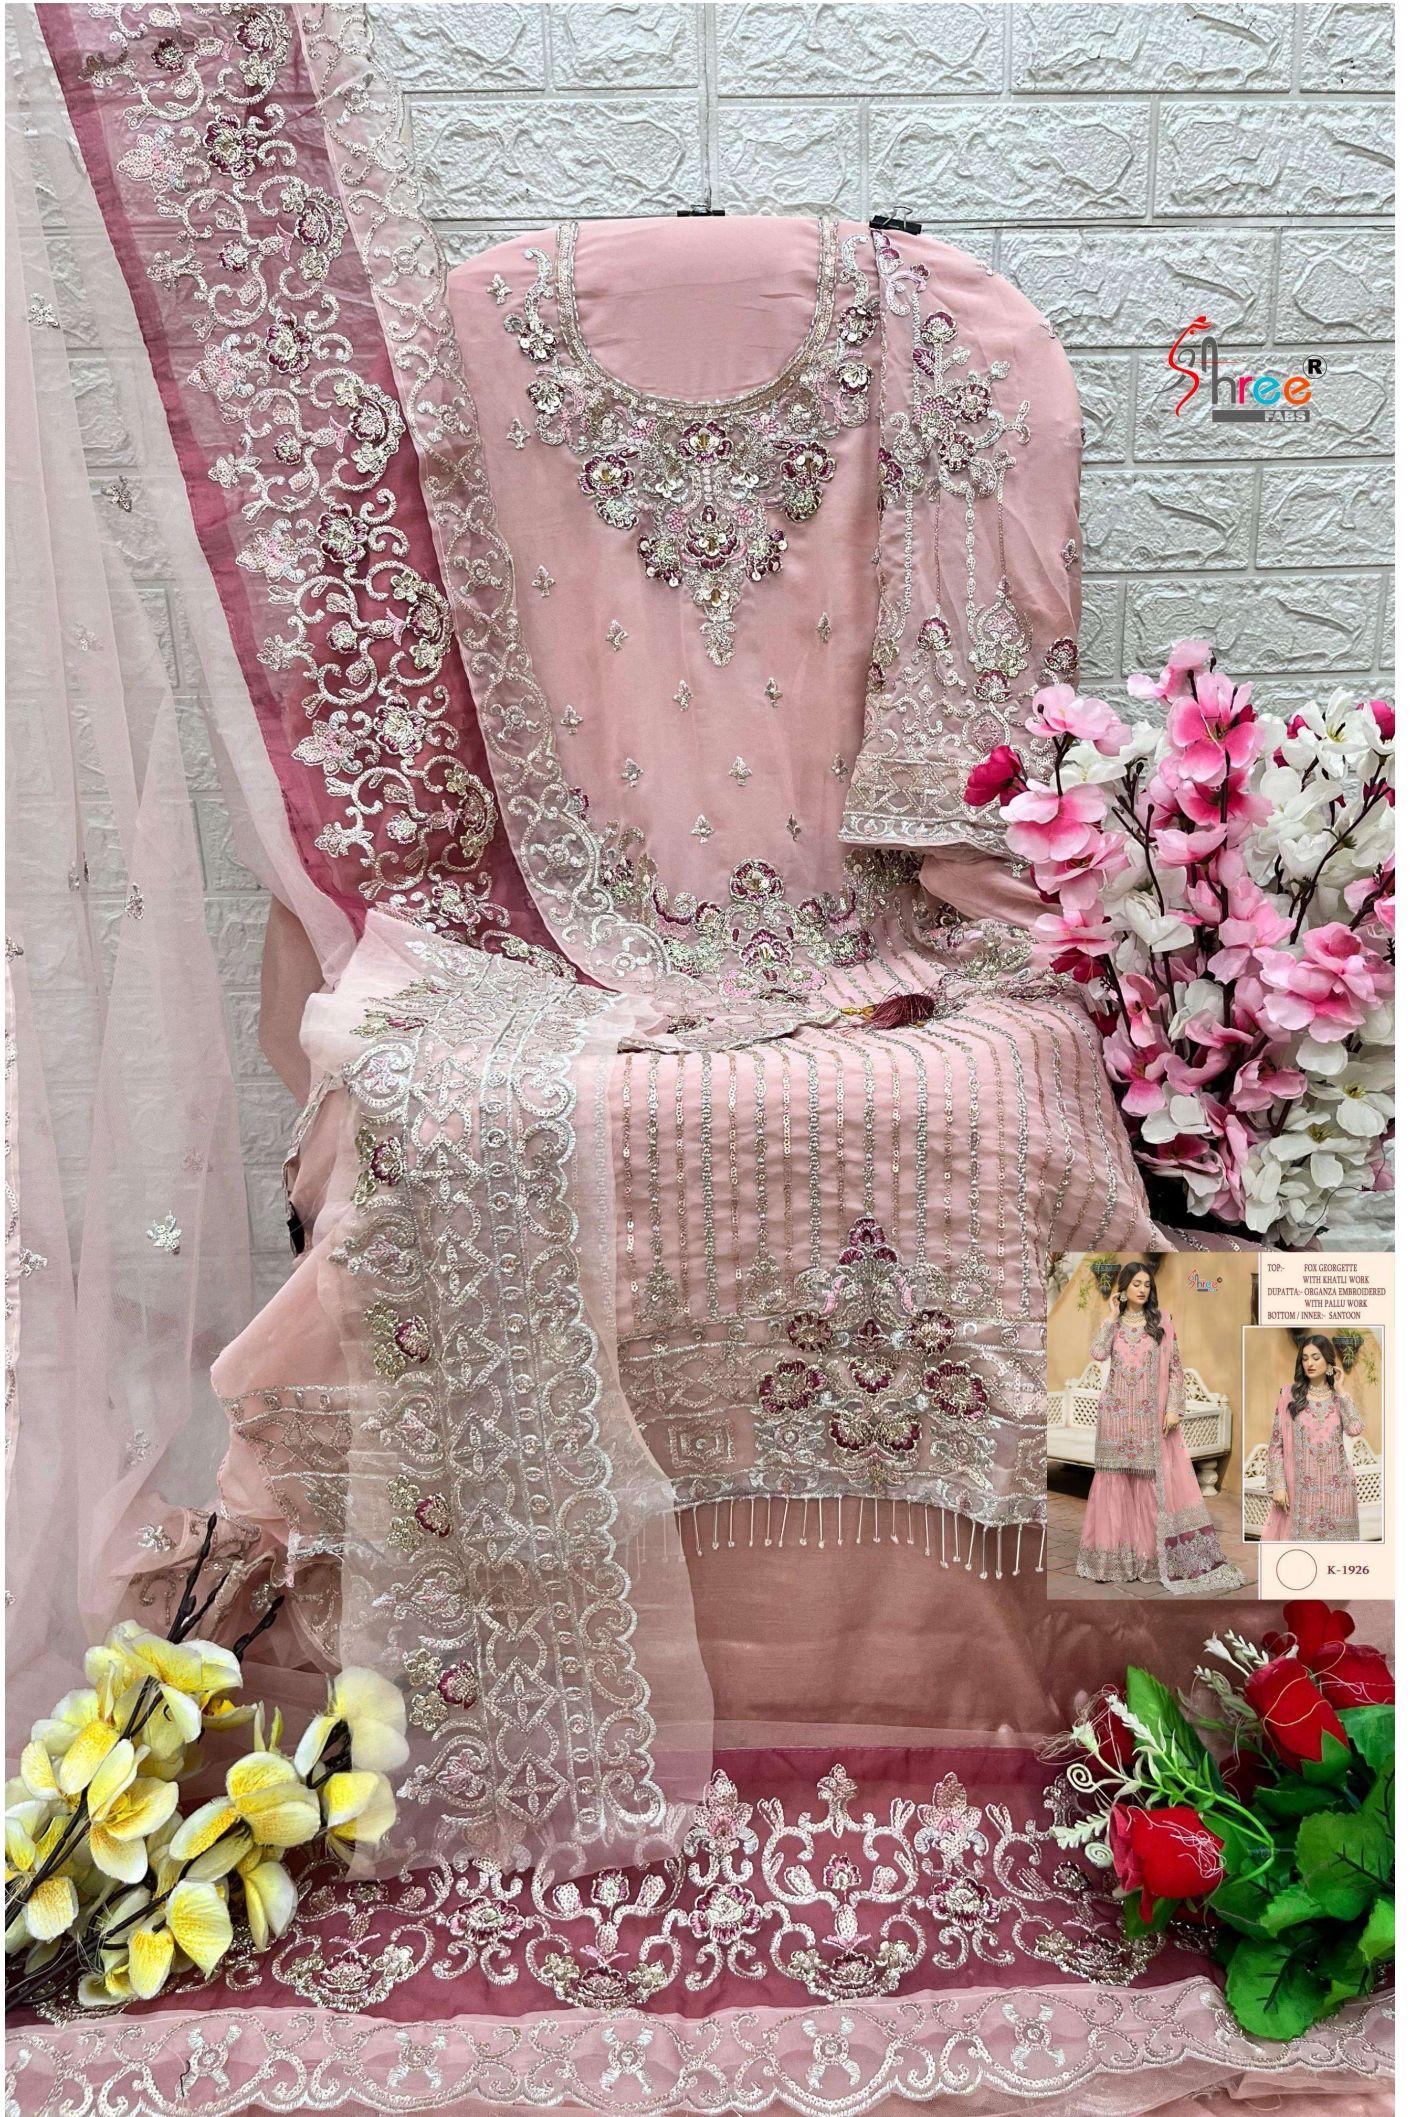

Shree®
FABES

K-1926