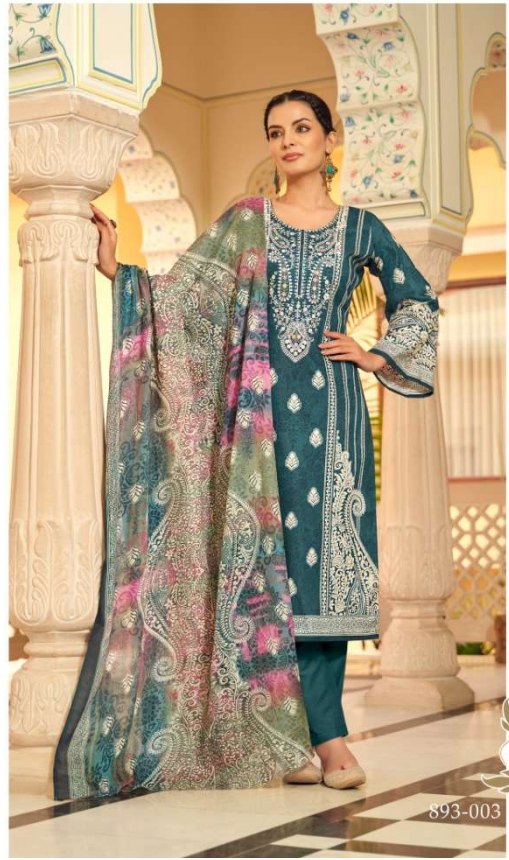

BelliZa®
Designer Studio