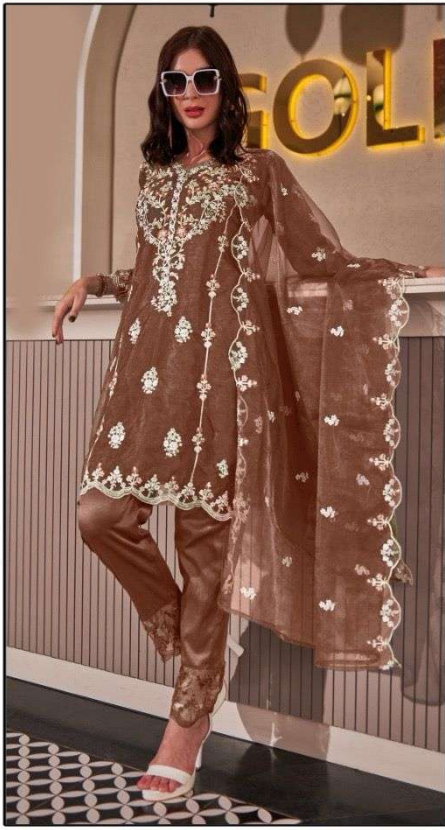

  
**LAIBA**  
AM VOL-224

**GOLD**

  
**LAIBA**  
AM VOL-224

**GOLD**

VOL-224

**FABRICS DETAILS**

TOP:-PURE ORGANZA  
BOTTOM:-PURE COTTON SARTIN STREACHABLE  
SIZE:-XL

**CARE INSTRUCTIONS**