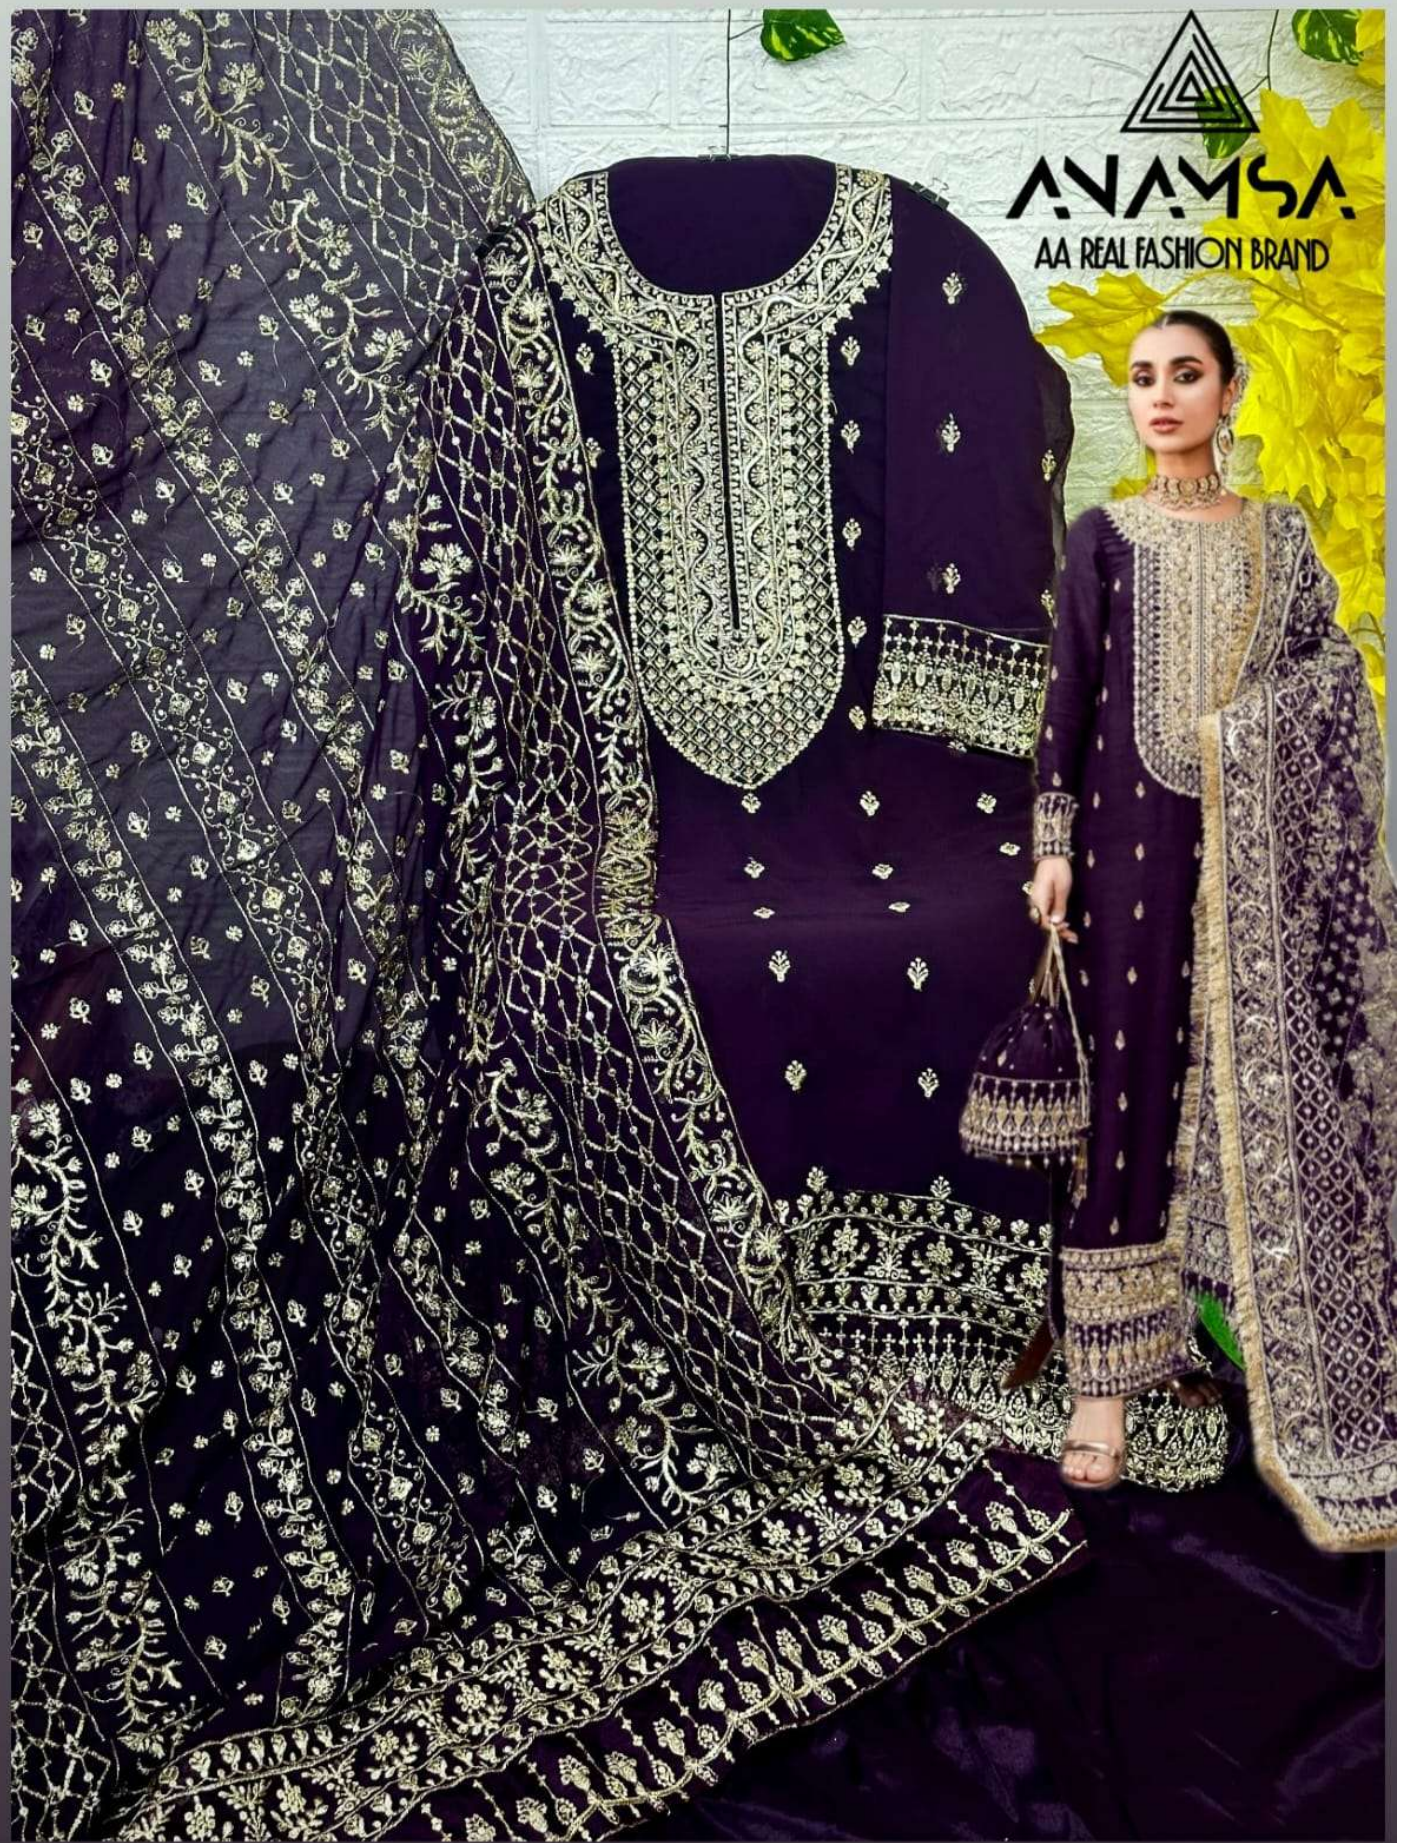

ANAMSA
HIT BEAUTIFUL COLOURS

TOP- PURE FOX GEORGETTE WITH HEAVY EMBROIDERY AND SEQUENCE WORK
BOTTOM/INNER- DULL SHANTOON
DUPATTA- PURE FOX GEORGETTE FANCY DUPATTA AND HEAVY EMBROIDERY

7773
D.No:-294 A

7773
D.No:-294 B

7773
D.No:-294 C

7773
D.No:-294 D

ANAMSA
AA REAL FASHION BRAND

TOP- PURE FOX GEORGETTE WITH HEAVY EMBROIDERY AND SEQUENCE WORK
BOTTOM/INNER- DULL SHANTOON
DUPATTA- PURE FOX GEORGETTE FANCY DUPATTA AND HEAVY EMBROIDERY

7773
D.No:-294 D

ANAMSA
AA REAL FASHION BRAND

TOP- PURE FOX GEORGETTE WITH HEAVY EMBROIDERY AND SEQUENCE WORK
BOTTOM/INNER- DULL SHANTOON
DUPATTA- PURE FOX GEORGETTE FANCY DUPATTA AND HEAVY EMBROIDERY

7773
D.No:-294 C

TOP- PURE FOX GEORGETTE WITH HEAVY EMBROIDERY AND SEQUENCE WORK
BOTTOM/INNER- DULL SHANTOON
DUPATTA- PURE FOX GEORGETTE FANCY DUPATTA AND HEAVY EMBROIDERY

7773
D.No:-294 A