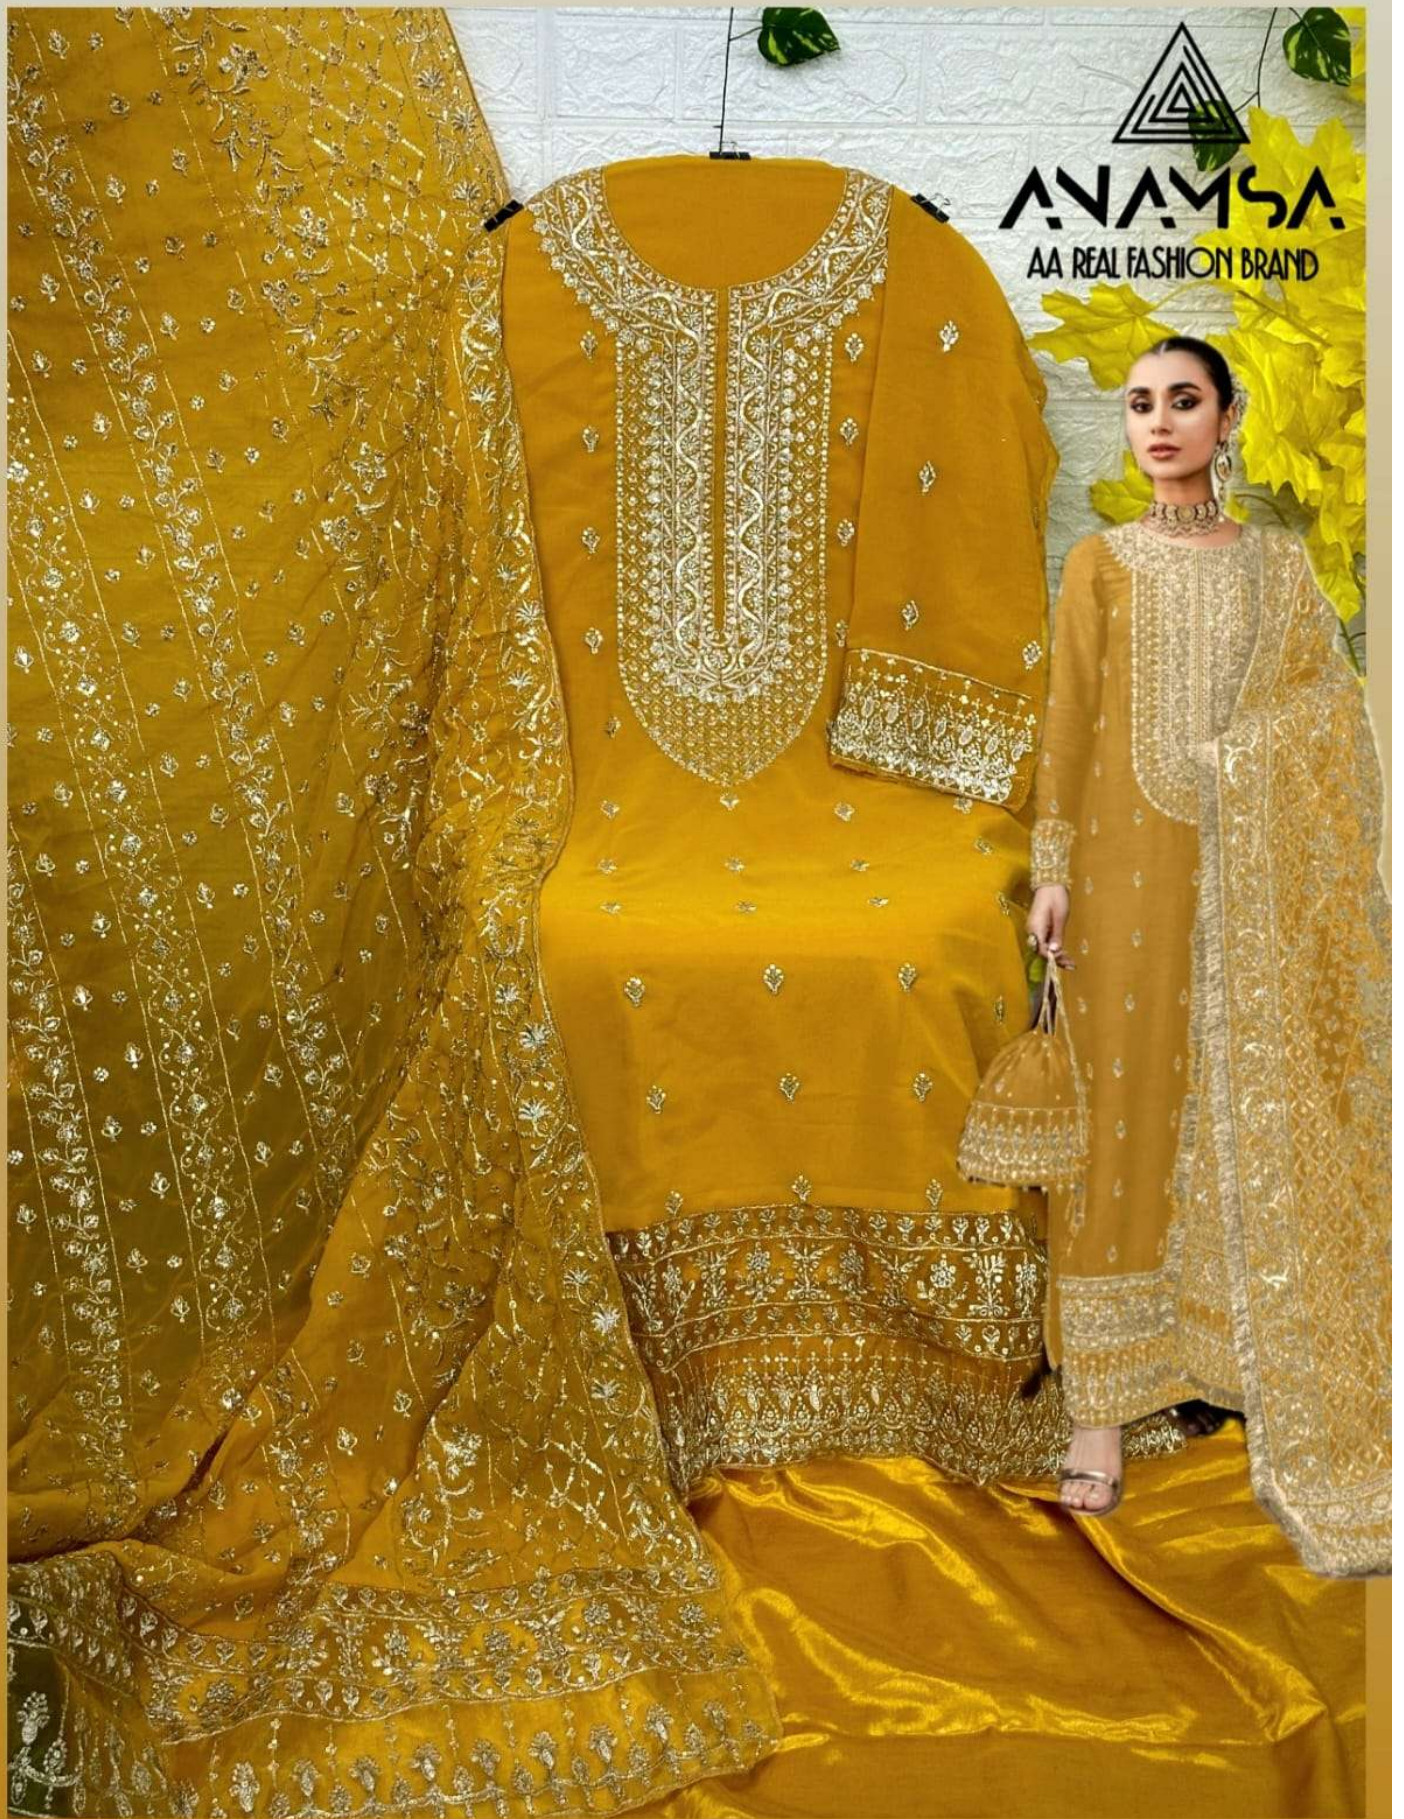

**ANAMSA**  
HIT BEAUTIFUL COLOURS

TOP- PURE FOX GEORGETTE WITH HEAVY EMBROIDERY AND SEQUENCE WORK  
BOTTOM/INNER- DULL SHANTOON  
DUPATTA- PURE FOX GEORGETTE FANCY DUPATTA AND HEAVY EMBROIDERY

7773  
D.No:-294 A

7773  
D.No:-294 B

7773  
D.No:-294 C

7773  
D.No:-294 D

**ANAMSA**  
AA REAL FASHION BRAND

**TOP- PURE FOX GEORGETTE WITH HEAVY EMBROIDERY AND SEQUENCE WORK**  
**BOTTOM/INNER- DULL SHANTOON**  
**DUPATTA- PURE FOX GEORGETTE FANCY DUPATTA AND HEAVY EMBROIDERY**

**7773**  
**D.No:-294 D**

**ANAMSA**  
AA REAL FASHION BRAND

TOP- PURE FOX GEORGETTE WITH HEAVY EMBROIDERY AND SEQUENCE WORK  
BOTTOM/INNER- DULL SHANTOON  
DUPATTA- PURE FOX GEORGETTE FANCY DUPATTA AND HEAVY EMBROIDERY

7773  
D.No:-294 C

**ANAMSA**  
AA REAL FASHION BRAND

**TOP- PURE FOX GEORGETTE WITH HEAVY EMBROIDERY AND SEQUENCE WORK**  
**BOTTOM/INNER- DULL SHANTOON**  
**DUPATTA- PURE FOX GEORGETTE FANCY DUPATTA AND HEAVY EMBROIDERY**