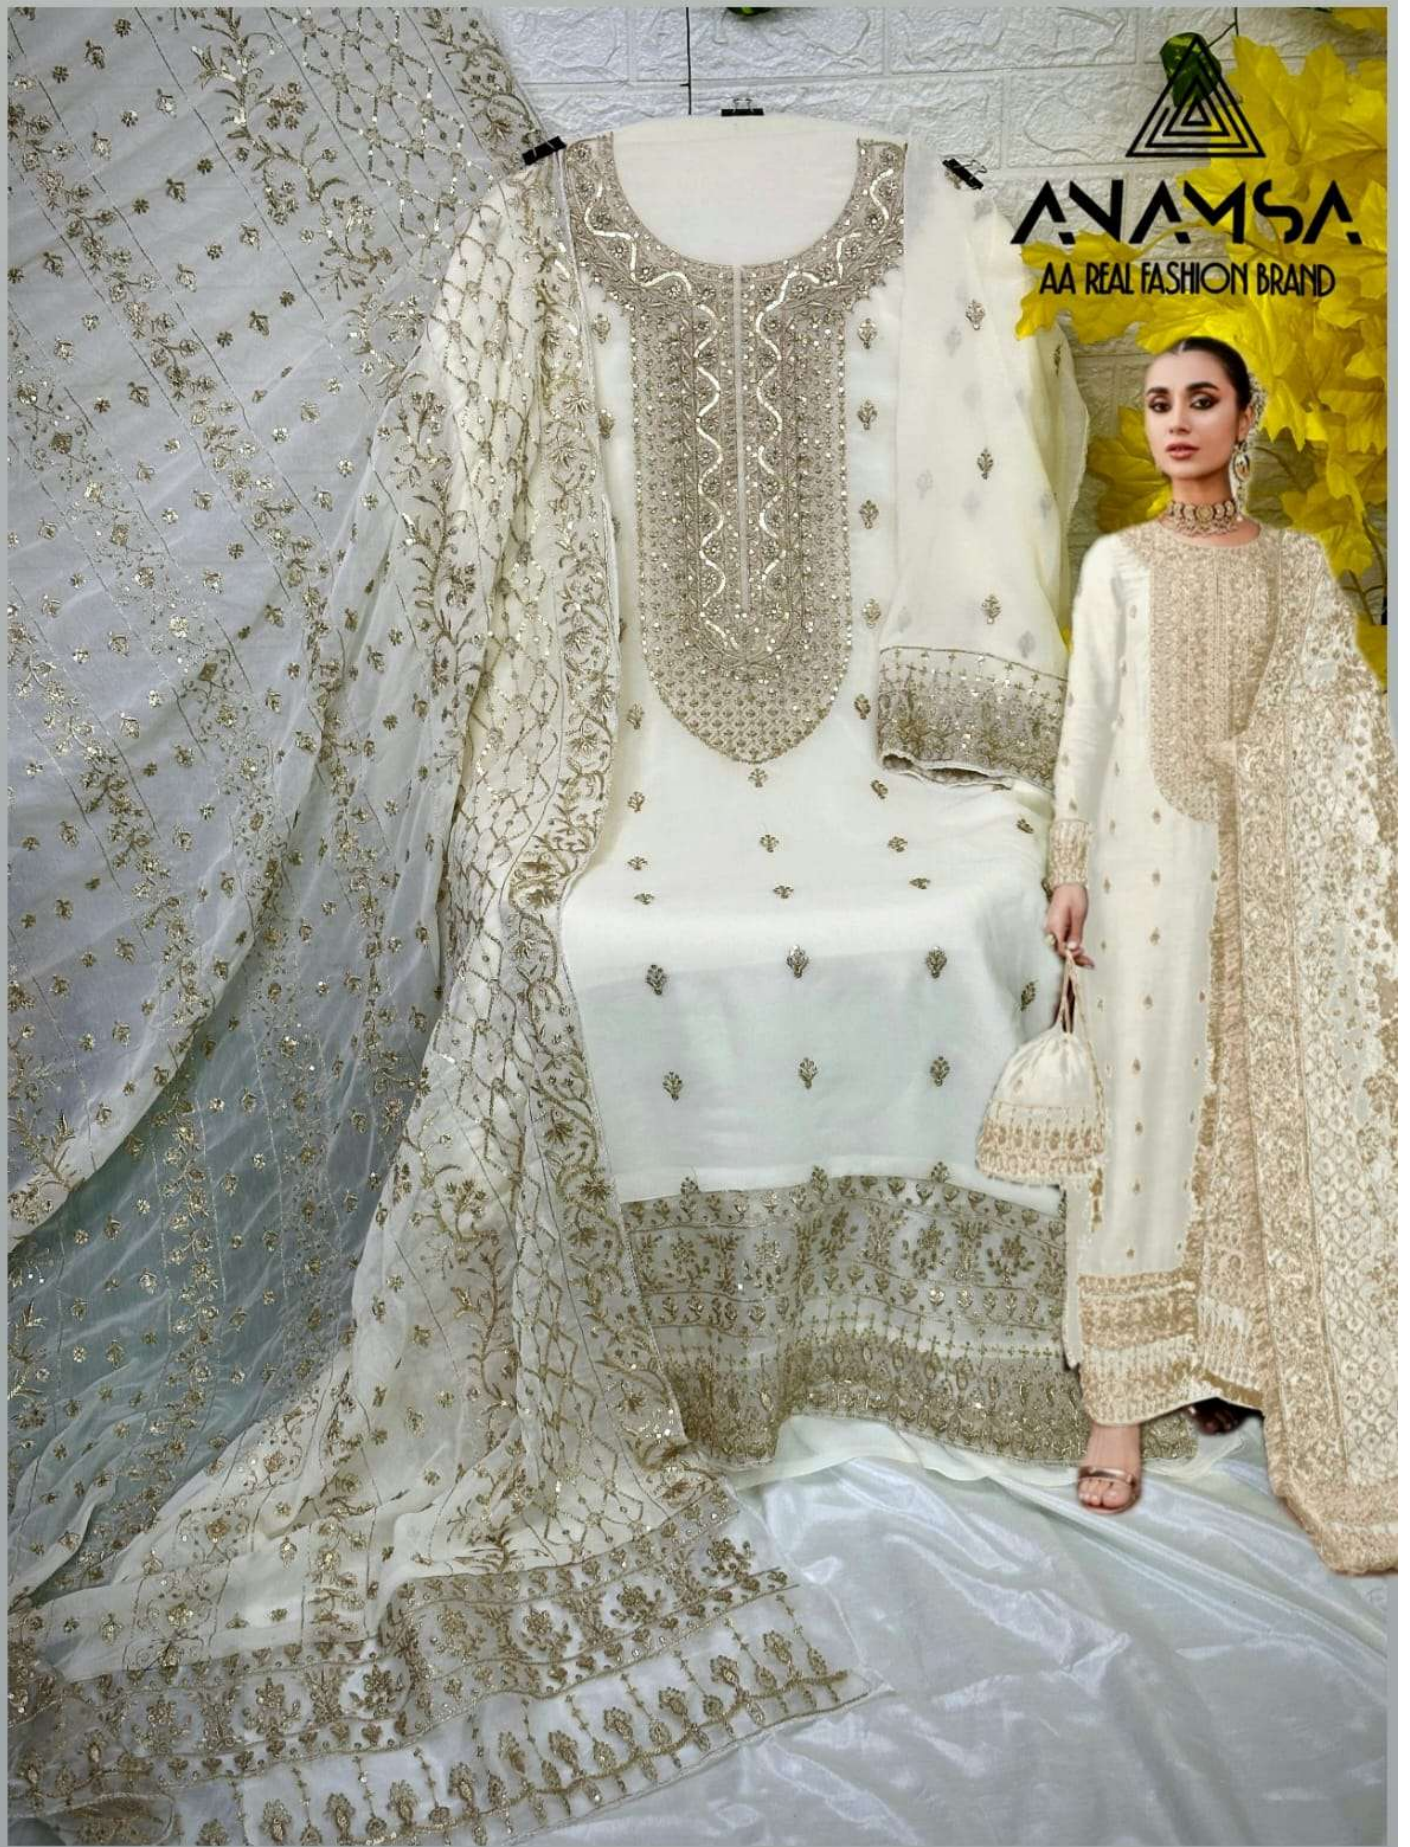

ANAMSA
HIT BEAUTIFUL COLOURS

TOP- PURE FOX GEORGETTE WITH HEAVY EMBROIDERY AND SEQUENCE WORK
BOTTOM/INNER- DULL SHANTOON
DUPATTA- PURE FOX GEORGETTE FANCY DUPATTA AND HEAVY EMBROIDERY

7773
D.No:-294 A

7773
D.No:-294 B

7773
D.No:-294 C

7773
D.No:-294 D

ANAMSA
AA REAL FASHION BRAND

TOP- PURE FOX GEORGETTE WITH HEAVY EMBROIDERY AND SEQUENCE WORK
BOTTOM/INNER- DULL SHANTOON
DUPATTA- PURE FOX GEORGETTE FANCY DUPATTA AND HEAVY EMBROIDERY

7773
D.No:-294 D

ANAMSA
AA REAL FASHION BRAND

TOP- PURE FOX GEORGETTE WITH HEAVY EMBROIDERY AND SEQUENCE WORK
BOTTOM/INNER- DULL SHANTOON
DUPATTA- PURE FOX GEORGETTE FANCY DUPATTA AND HEAVY EMBROIDERY

7773
D.No:-294 C

TOP- PURE FOX GEORGETTE WITH HEAVY EMBROIDERY AND SEQUENCE WORK
BOTTOM/INNER- DULL SHANTOON
DUPATTA- PURE FOX GEORGETTE FANCY DUPATTA AND HEAVY EMBROIDERY

7773
D.No:-294 A