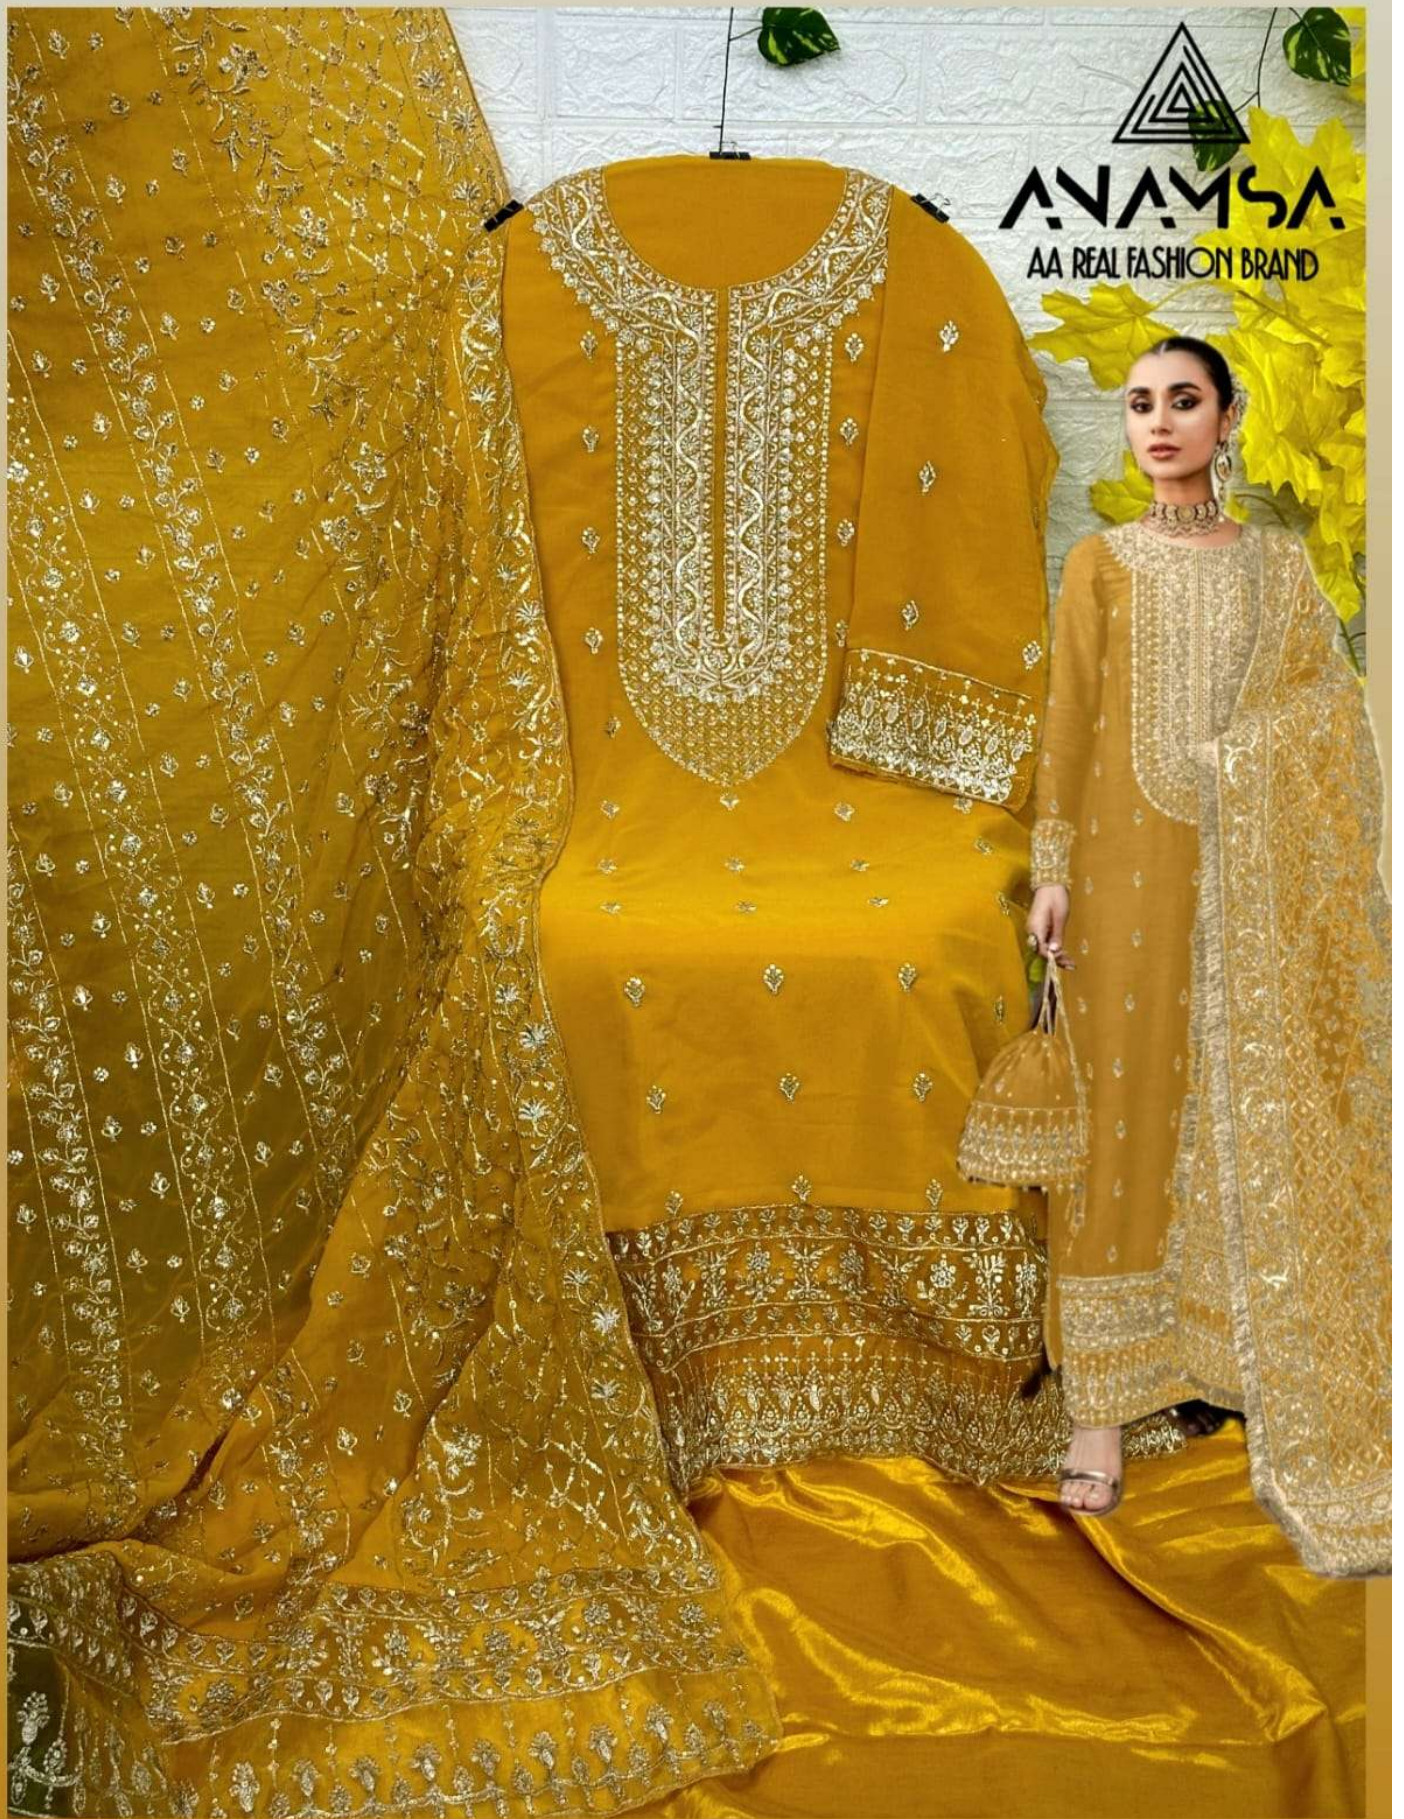

ANAMSA
AA REAL FASHION BRAND