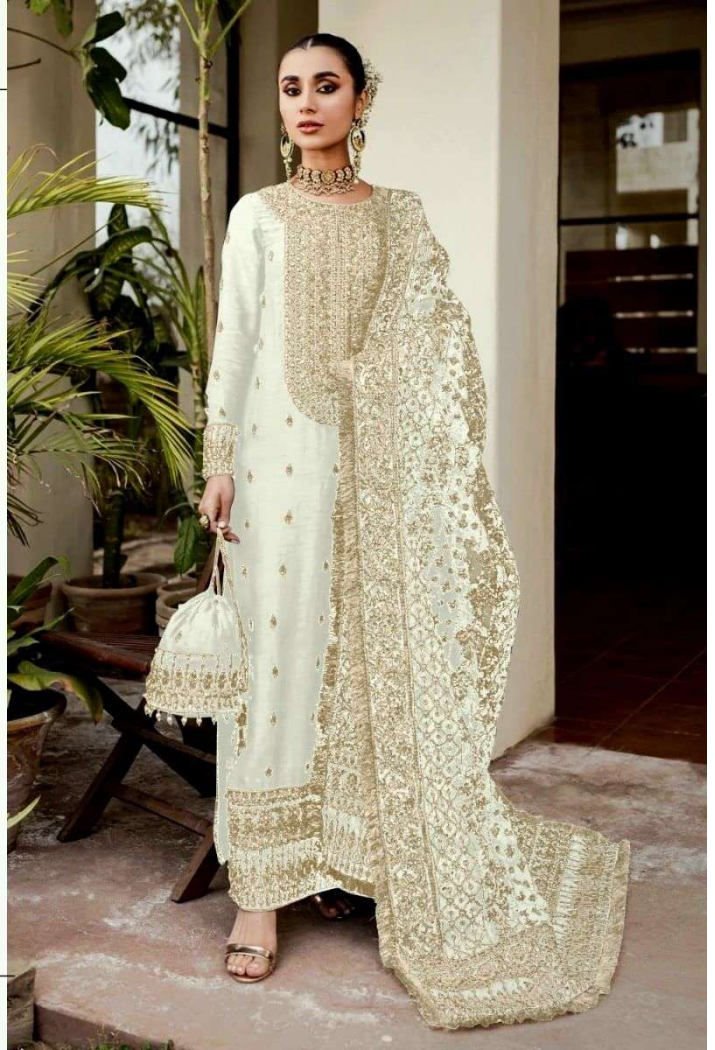

ANAMSA
HIT BEAUTIFUL COLOURS

TOP- PURE FOX GEORGETTE WITH HEAVY EMBROIDERY AND SEQUENCE WORK
BOTTOM/INNER- DULL SHANTOON
DUPATTA- PURE FOX GEORGETTE FANCY DUPATTA AND HEAVY EMBROIDERY

7773
D.No:-294 A

7773
D.No:-294 B

7773
D.No:-294 C

7773
D.No:-294 D

ANAMSA
AA REAL FASHION BRAND

TOP- PURE FOX GEORGETTE WITH HEAVY EMBROIDERY AND SEQUENCE WORK
BOTTOM/INNER- DULL SHANTOON
DUPATTA- PURE FOX GEORGETTE FANCY DUPATTA AND HEAVY EMBROIDERY

7773
D.No:-294 D

ANAMSA
AA REAL FASHION BRAND

TOP- PURE FOX GEORGETTE WITH HEAVY EMBROIDERY AND SEQUENCE WORK
BOTTOM/INNER- DULL SHANTOON
DUPATTA- PURE FOX GEORGETTE FANCY DUPATTA AND HEAVY EMBROIDERY

7773
D.No:-294 C