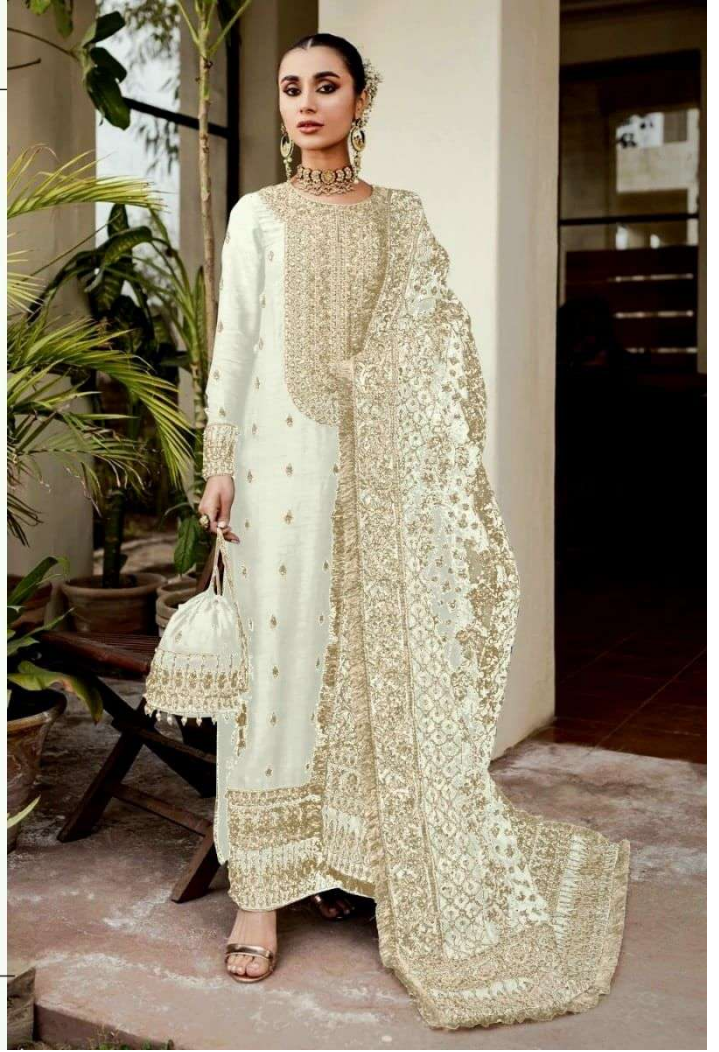

**ANAMSA**  
HIT BEAUTIFUL COLOURS

TOP- PURE FOX GEORGETTE WITH HEAVY EMBROIDERY AND SEQUENCE WORK  
BOTTOM/INNER- DULL SHANTOON  
DUPATTA- PURE FOX GEORGETTE FANCY DUPATTA AND HEAVY EMBROIDERY

7773  
D.No:-294 A

7773  
D.No:-294 B

7773  
D.No:-294 C

7773  
D.No:-294 D

**ANAMSA**  
AA REAL FASHION BRAND

**TOP- PURE FOX GEORGETTE WITH HEAVY EMBROIDERY AND SEQUENCE WORK**  
**BOTTOM/INNER- DULL SHANTOON**  
**DUPATTA- PURE FOX GEORGETTE FANCY DUPATTA AND HEAVY EMBROIDERY**

**7773**  
**D.No:-294 D**

**ANAMSA**  
AA REAL FASHION BRAND

TOP- PURE FOX GEORGETTE WITH HEAVY EMBROIDERY AND SEQUENCE WORK  
BOTTOM/INNER- DULL SHANTOON  
DUPATTA- PURE FOX GEORGETTE FANCY DUPATTA AND HEAVY EMBROIDERY