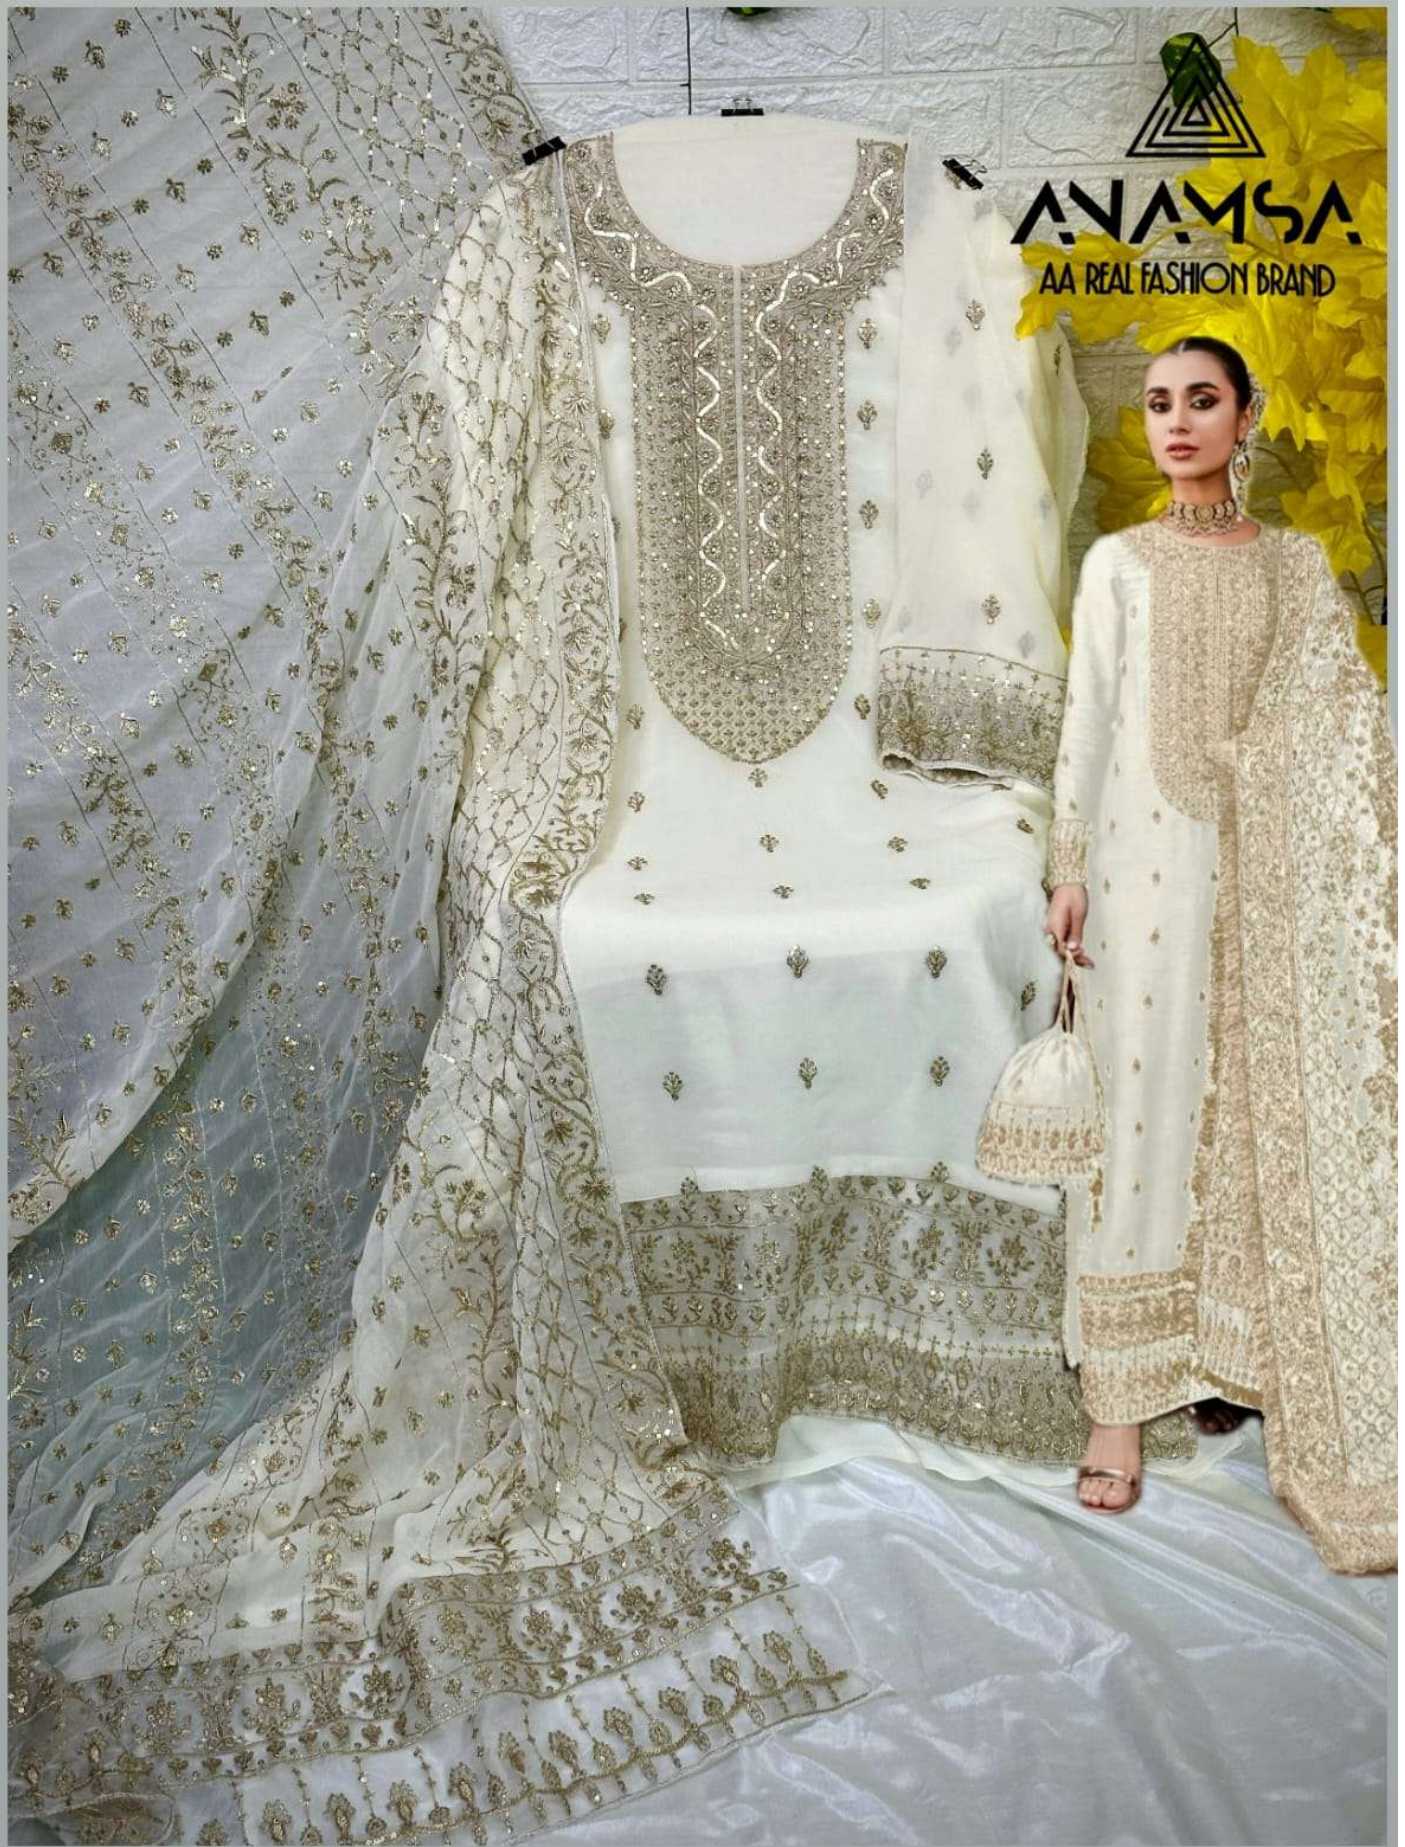

ANAMSA
HIT BEAUTIFUL COLOURS

TOP- PURE FOX GEORGETTE WITH HEAVY EMBROIDERY AND SEQUENCE WORK
BOTTOM/INNER- DULL SHANTOON
DUPATTA- PURE FOX GEORGETTE FANCY DUPATTA AND HEAVY EMBROIDERY

7773
D.No:-294 A

7773
D.No:-294 B

7773
D.No:-294 C

7773
D.No:-294 D

ANAMSA
AA REAL FASHION BRAND

TOP- PURE FOX GEORGETTE WITH HEAVY EMBROIDERY AND SEQUENCE WORK
BOTTOM/INNER- DULL SHANTOON
DUPATTA- PURE FOX GEORGETTE FANCY DUPATTA AND HEAVY EMBROIDERY

7773
D.No:-294 D

ANAMSA
AA REAL FASHION BRAND

TOP- PURE FOX GEORGETTE WITH HEAVY EMBROIDERY AND SEQUENCE WORK
BOTTOM/INNER- DULL SHANTOON
DUPATTA- PURE FOX GEORGETTE FANCY DUPATTA AND HEAVY EMBROIDERY

7773
D.No:-294 C

TOP- PURE FOX GEORGETTE WITH HEAVY EMBROIDERY AND SEQUENCE WORK
BOTTOM/INNER- DULL SHANTOON
DUPATTA- PURE FOX GEORGETTE FANCY DUPATTA AND HEAVY EMBROIDERY

7773
D.No:-294 A