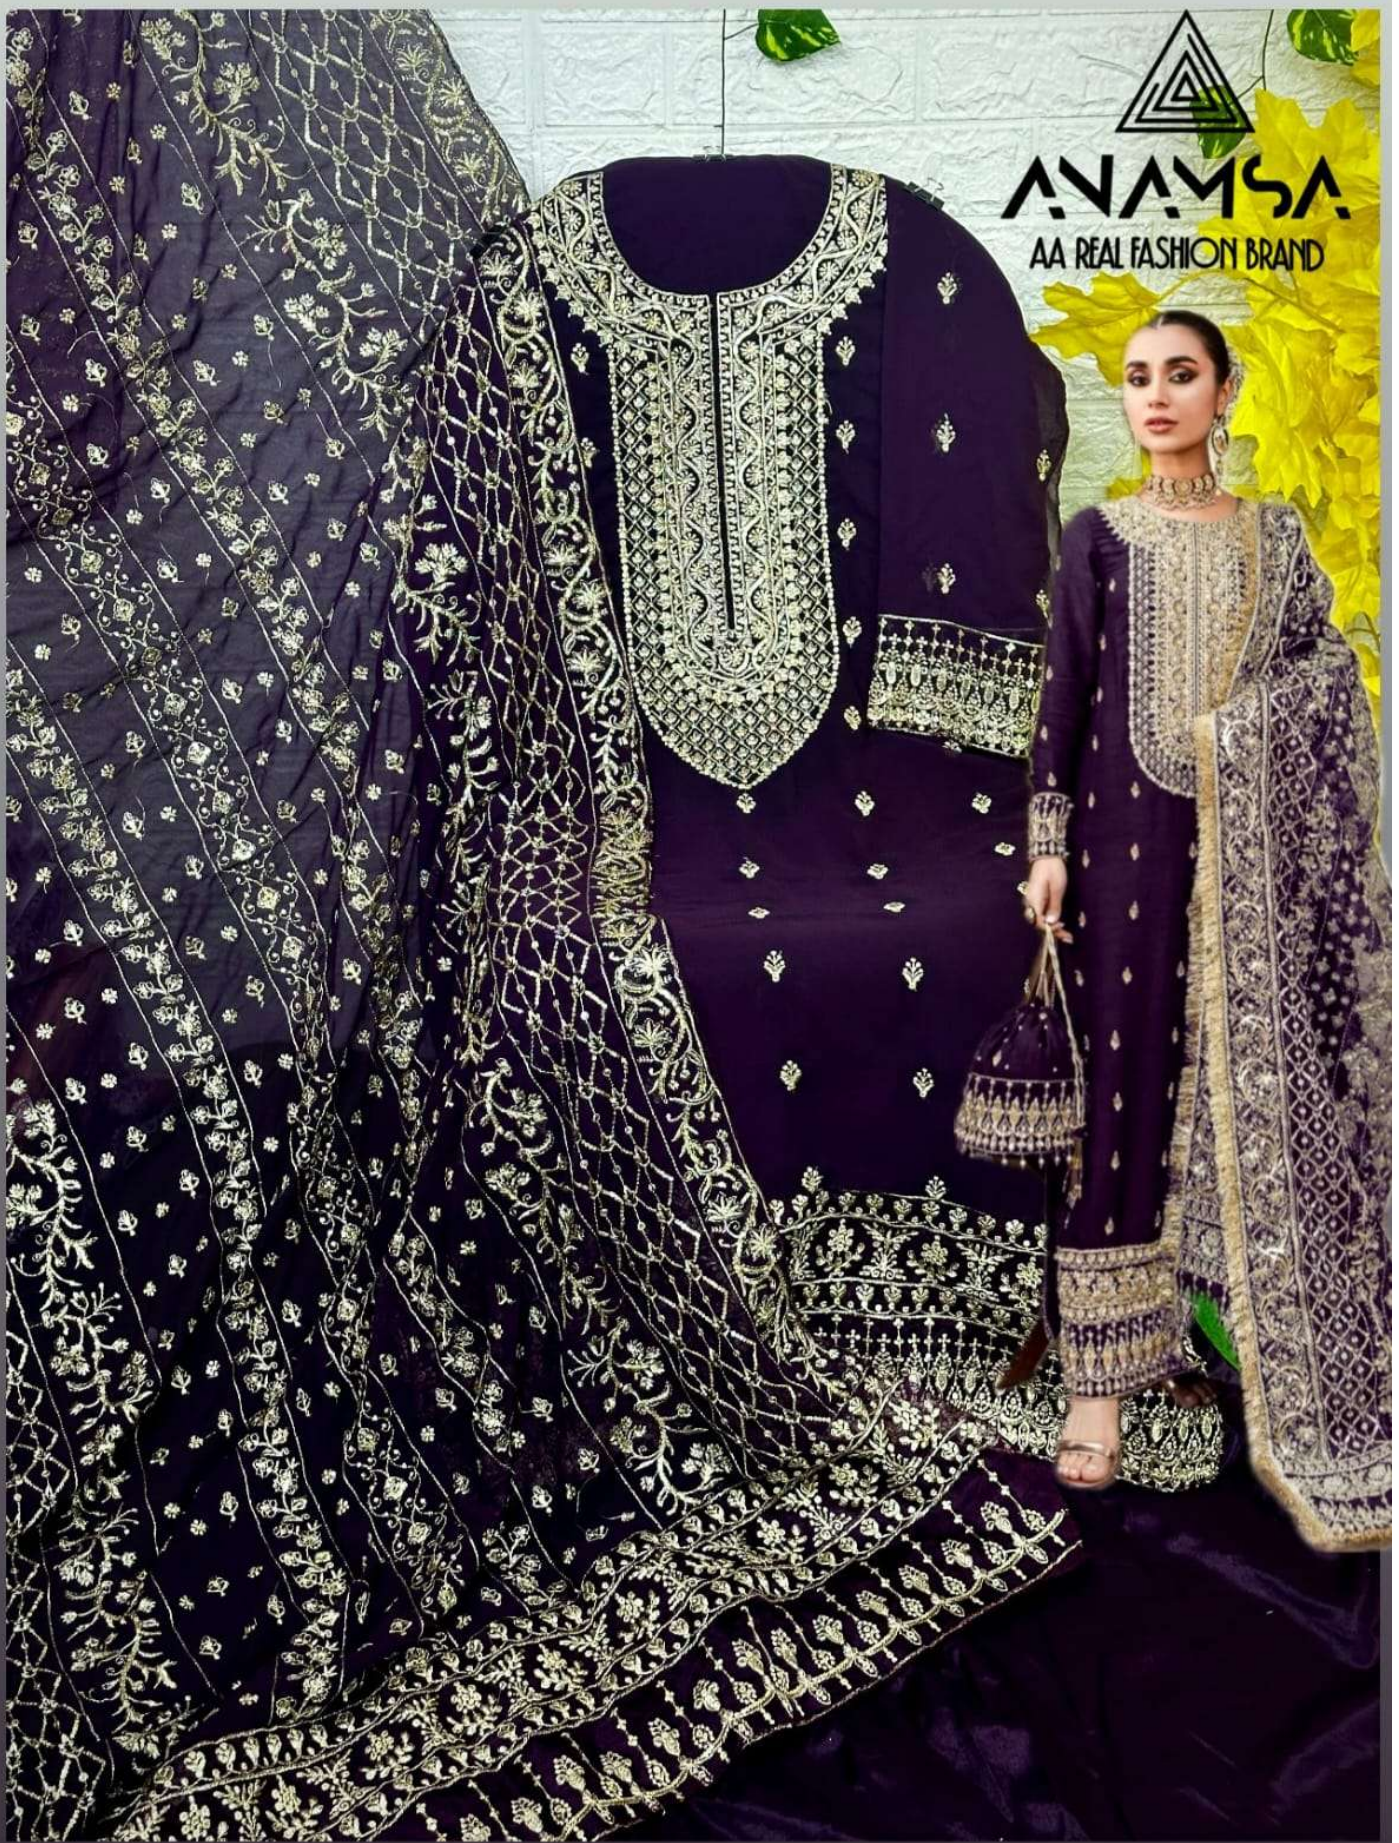

**ANAMSA**  
HIT BEAUTIFUL COLOURS

TOP- PURE FOX GEORGETTE WITH HEAVY EMBROIDERY AND SEQUENCE WORK  
BOTTOM/INNER- DULL SHANTOON  
DUPATTA- PURE FOX GEORGETTE FANCY DUPATTA AND HEAVY EMBROIDERY

7773  
D.No:-294 A

7773  
D.No:-294 B

7773  
D.No:-294 C

7773  
D.No:-294 D

**ANAMSA**  
AA REAL FASHION BRAND

**TOP- PURE FOX GEORGETTE WITH HEAVY EMBROIDERY AND SEQUENCE WORK**  
**BOTTOM/INNER- DULL SHANTOON**  
**DUPATTA- PURE FOX GEORGETTE FANCY DUPATTA AND HEAVY EMBROIDERY**

**7773**  
**D.No:-294 D**

**ANAMSA**  
AA REAL FASHION BRAND

TOP- PURE FOX GEORGETTE WITH HEAVY EMBROIDERY AND SEQUENCE WORK  
BOTTOM/INNER- DULL SHANTOON  
DUPATTA- PURE FOX GEORGETTE FANCY DUPATTA AND HEAVY EMBROIDERY

7773  
D.No:-294 C

**ANAMSA**  
AA REAL FASHION BRAND

**TOP- PURE FOX GEORGETTE WITH HEAVY EMBROIDERY AND SEQUENCE WORK**  
**BOTTOM/INNER- DULL SHANTOON**  
**DUPATTA- PURE FOX GEORGETTE FANCY DUPATTA AND HEAVY EMBROIDERY**