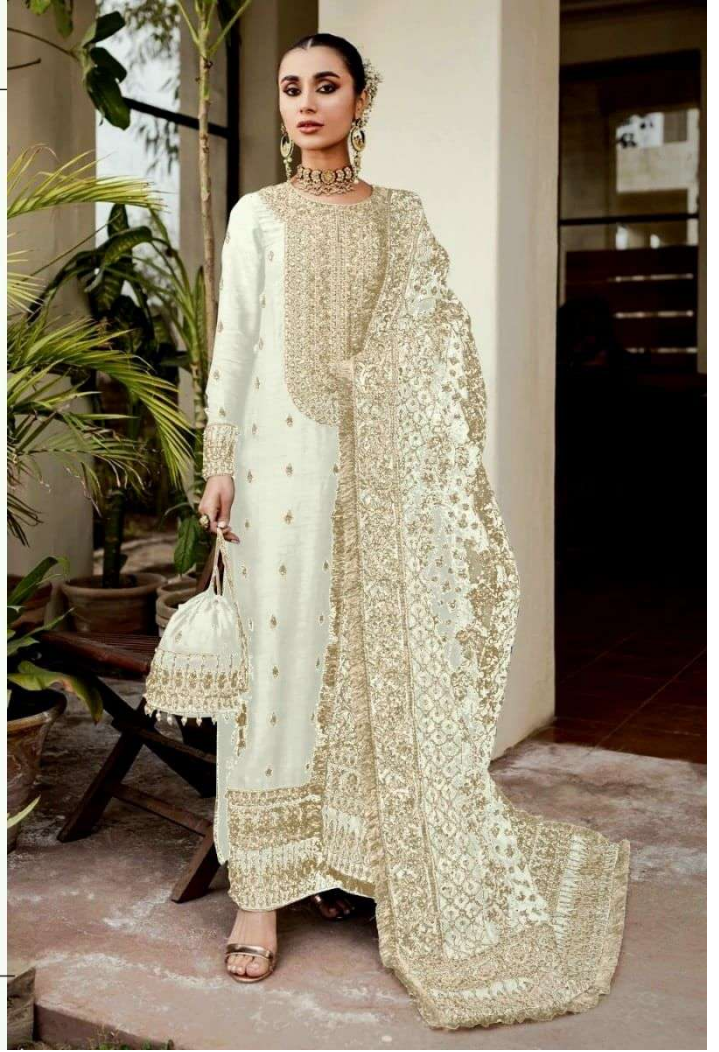

ANAMSA
HIT BEAUTIFUL COLOURS

TOP- PURE FOX GEORGETTE WITH HEAVY EMBROIDERY AND SEQUENCE WORK
BOTTOM/INNER- DULL SHANTOON
DUPATTA- PURE FOX GEORGETTE FANCY DUPATTA AND HEAVY EMBROIDERY

7773
D.No:-294 A

7773
D.No:-294 B

7773
D.No:-294 C

7773
D.No:-294 D

ANAMSA
AA REAL FASHION BRAND

TOP- PURE FOX GEORGETTE WITH HEAVY EMBROIDERY AND SEQUENCE WORK
BOTTOM/INNER- DULL SHANTOON
DUPATTA- PURE FOX GEORGETTE FANCY DUPATTA AND HEAVY EMBROIDERY

7773
D.No:-294 D

ANAMSA
AA REAL FASHION BRAND

TOP- PURE FOX GEORGETTE WITH HEAVY EMBROIDERY AND SEQUENCE WORK
BOTTOM/INNER- DULL SHANTOON
DUPATTA- PURE FOX GEORGETTE FANCY DUPATTA AND HEAVY EMBROIDERY

7773
D.No:-294 C