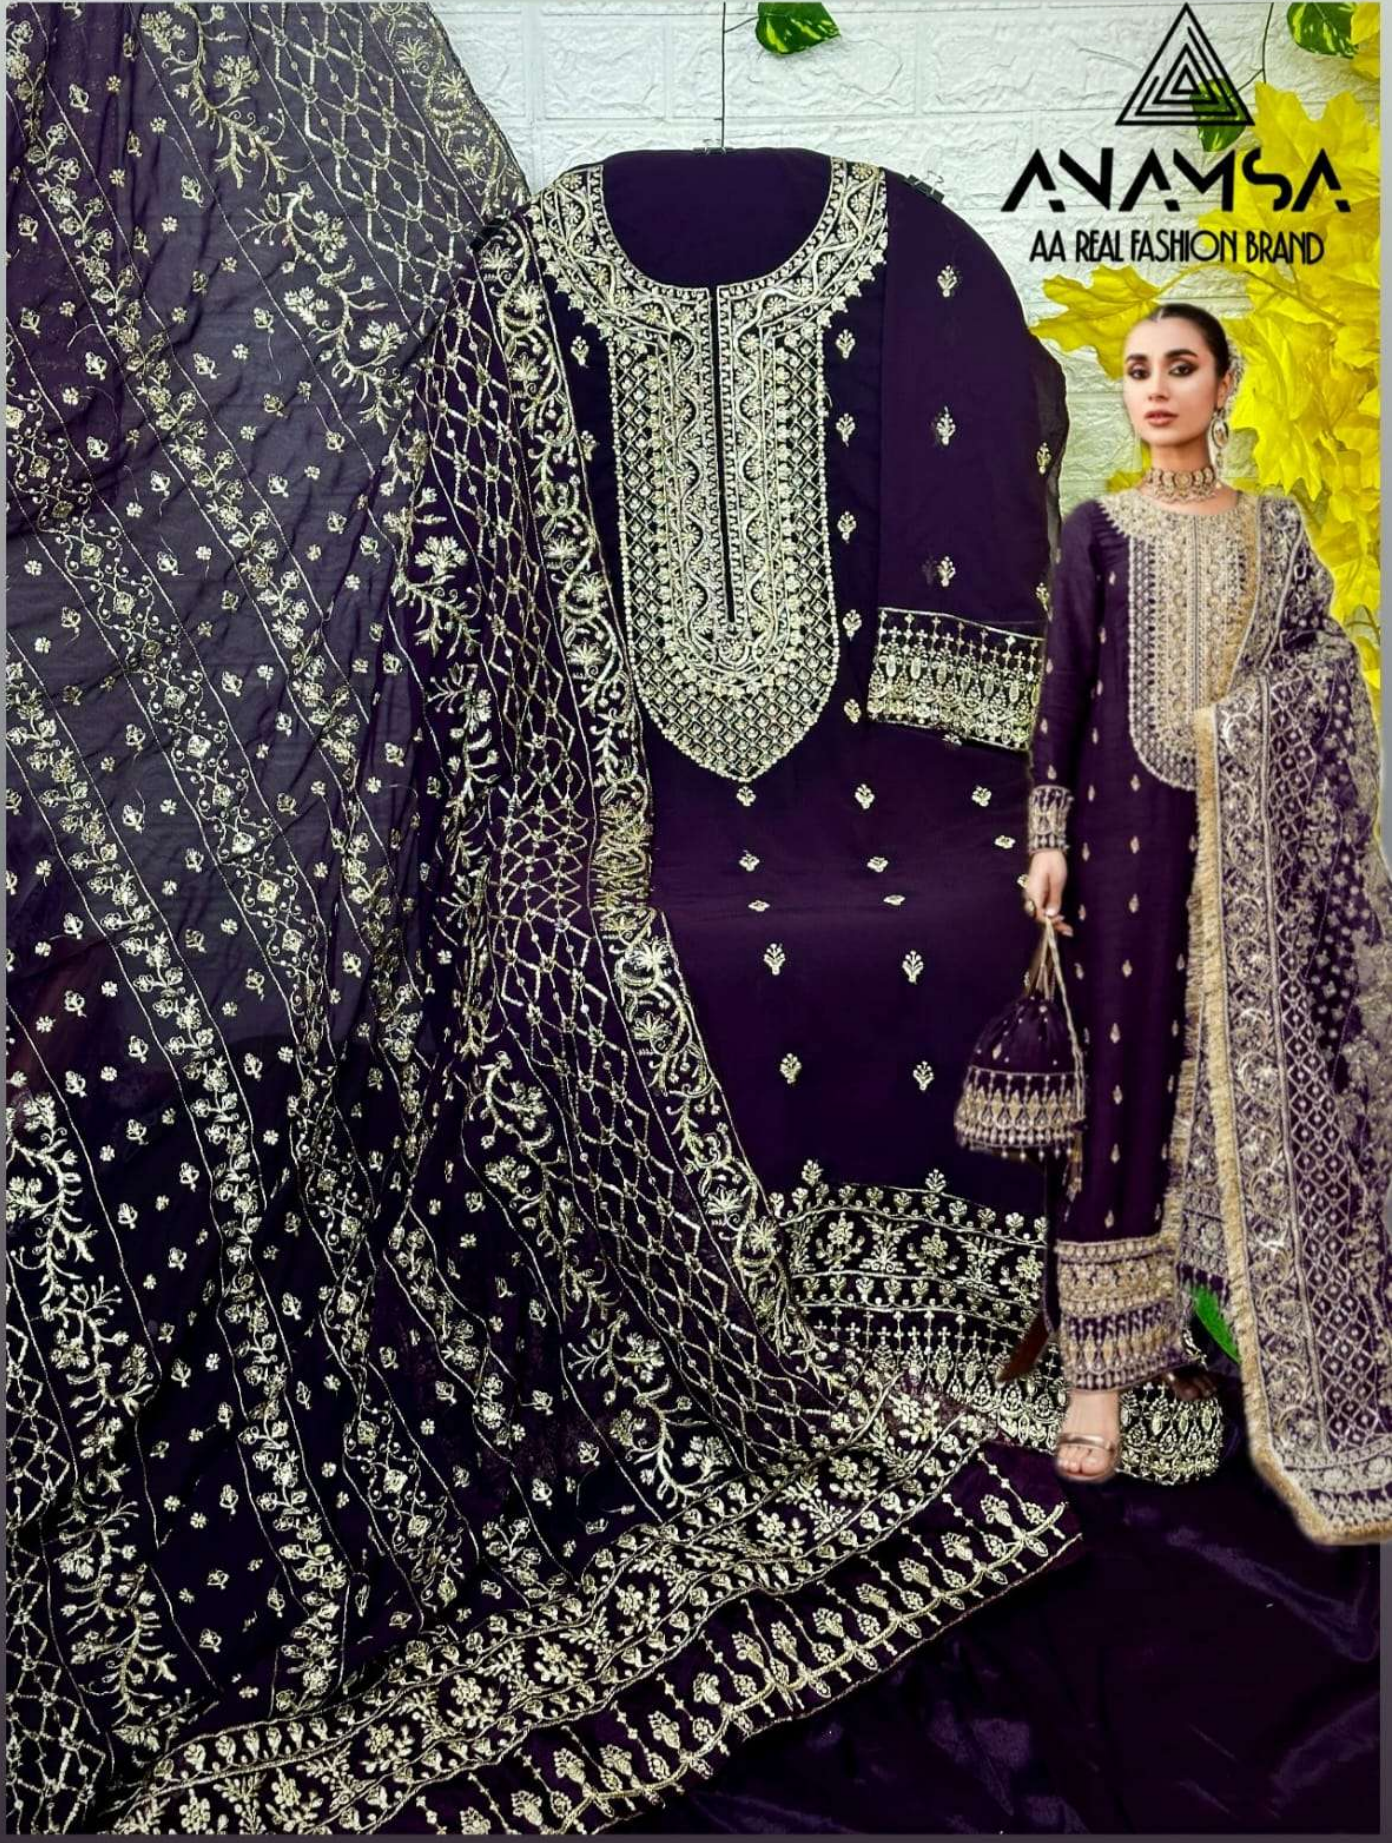

ANAMSA
HIT BEAUTIFUL COLOURS

TOP- PURE FOX GEORGETTE WITH HEAVY EMBROIDERY AND SEQUENCE WORK
BOTTOM/INNER- DULL SHANTOON
DUPATTA- PURE FOX GEORGETTE FANCY DUPATTA AND HEAVY EMBROIDERY

7773
D.No:-294 A

7773
D.No:-294 B

7773
D.No:-294 C

7773
D.No:-294 D

ANAMSA
AA REAL FASHION BRAND

TOP- PURE FOX GEORGETTE WITH HEAVY EMBROIDERY AND SEQUENCE WORK
BOTTOM/INNER- DULL SHANTOON
DUPATTA- PURE FOX GEORGETTE FANCY DUPATTA AND HEAVY EMBROIDERY

7773
D.No:-294 D

ANAMSA
AA REAL FASHION BRAND

TOP- PURE FOX GEORGETTE WITH HEAVY EMBROIDERY AND SEQUENCE WORK
BOTTOM/INNER- DULL SHANTOON
DUPATTA- PURE FOX GEORGETTE FANCY DUPATTA AND HEAVY EMBROIDERY

7773
D.No:-294 C

TOP- PURE FOX GEORGETTE WITH HEAVY EMBROIDERY AND SEQUENCE WORK
BOTTOM/INNER- DULL SHANTOON
DUPATTA- PURE FOX GEORGETTE FANCY DUPATTA AND HEAVY EMBROIDERY

7773
D.No:-294 A