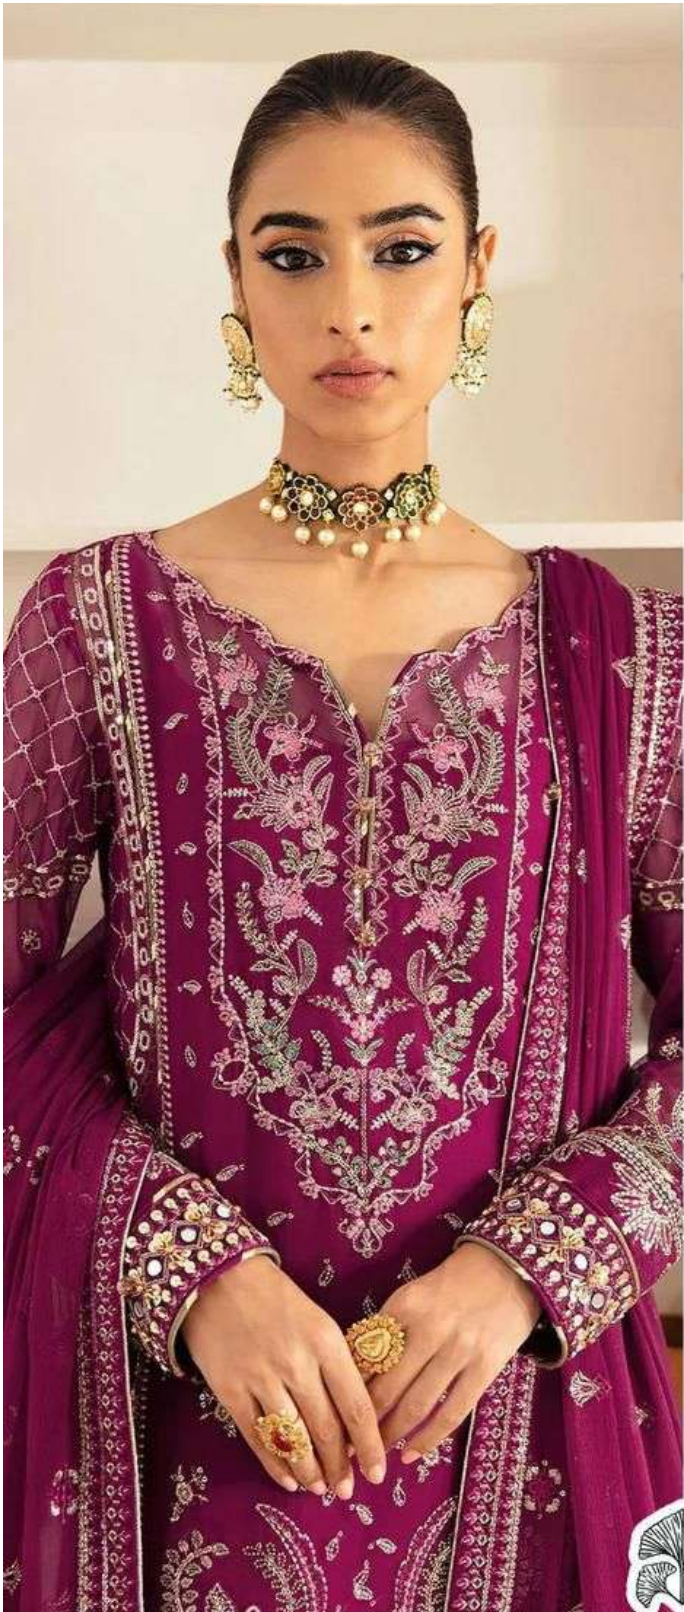

ZAHA

D.No.10279

TOP Faux Georgette with Embroidery

BOTTOM-INNER Dull Santoon

DUPATTA Faux Georgette with Embroidery

ZAHA

D.No.10279

TOP Faux Georgette with Embroidery

BOTTOM-INNER Dull Santoon

DUPATTA Faux Georgette with Embroidery

TOP Faux
with e
D.No. 102
DUPATTA Faux
with