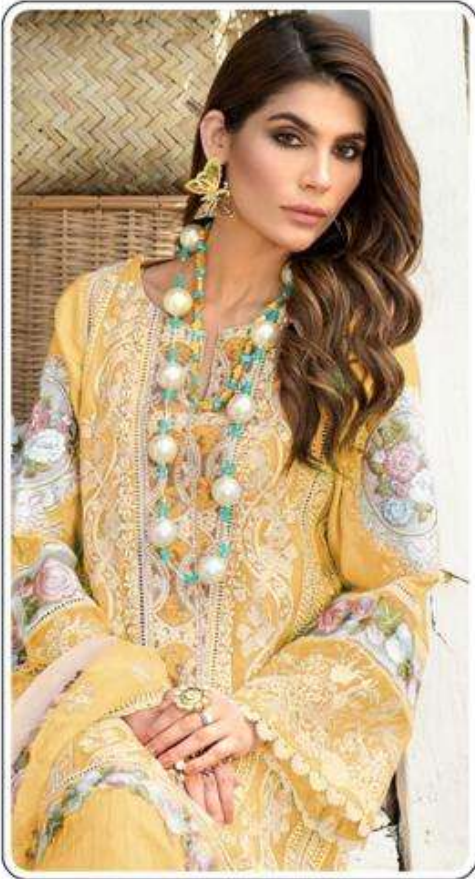

**CHARIZMA  
VOL-1**

**D.No.111-C**

**TOP-** Cambric cotton with heavy embroidery work

**BOTTOM-INNER** Semi lawn

**DUPATTA-** Butterfly Net with Heavy Embroidery

**CHARIZMA  
VOL-1**

**D.No.111-C**

**TOP-** Cambric cotton with heavy embroidery work

**BOTTOM-  
INNER** Semi lawn

**DUPATTA-** Butterfly Net with Heavy Embroidery

**MSD**  
FASHION  
**CHARIZMA**  
VOL-1

**D.No.111-C**

**TOP** - Cambric cotton with heavy embroidery work

**BOTTOM-INNER** - Semi lawn

**DUPATTA** - Butterfly Net with Heavy Embroidery