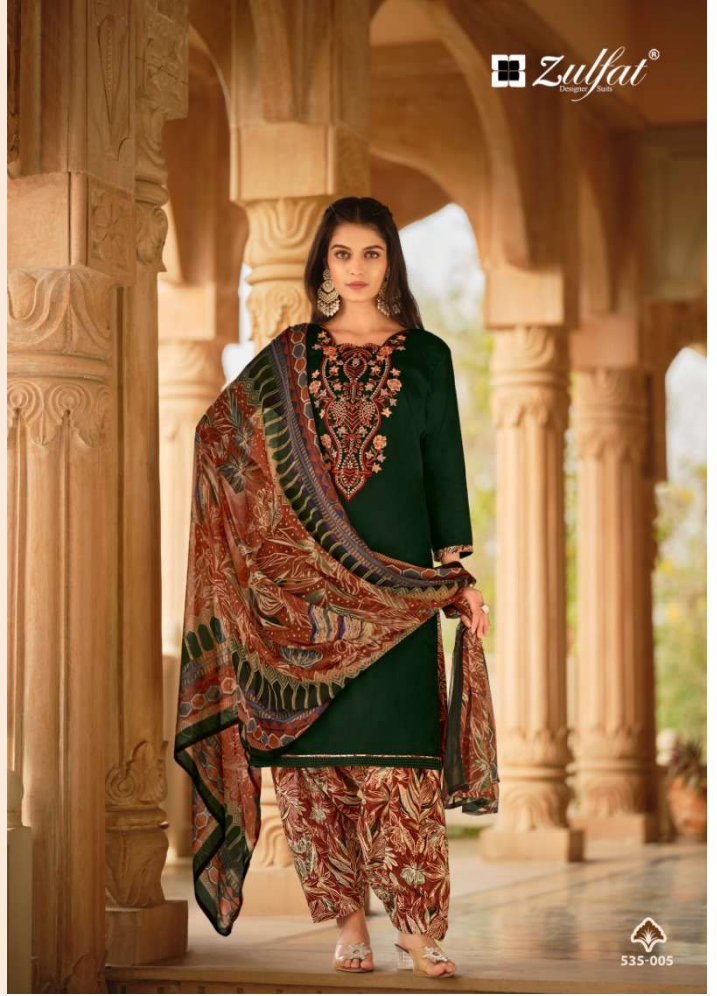

enrich
THE RICH
Heritage of
ELEGANCE