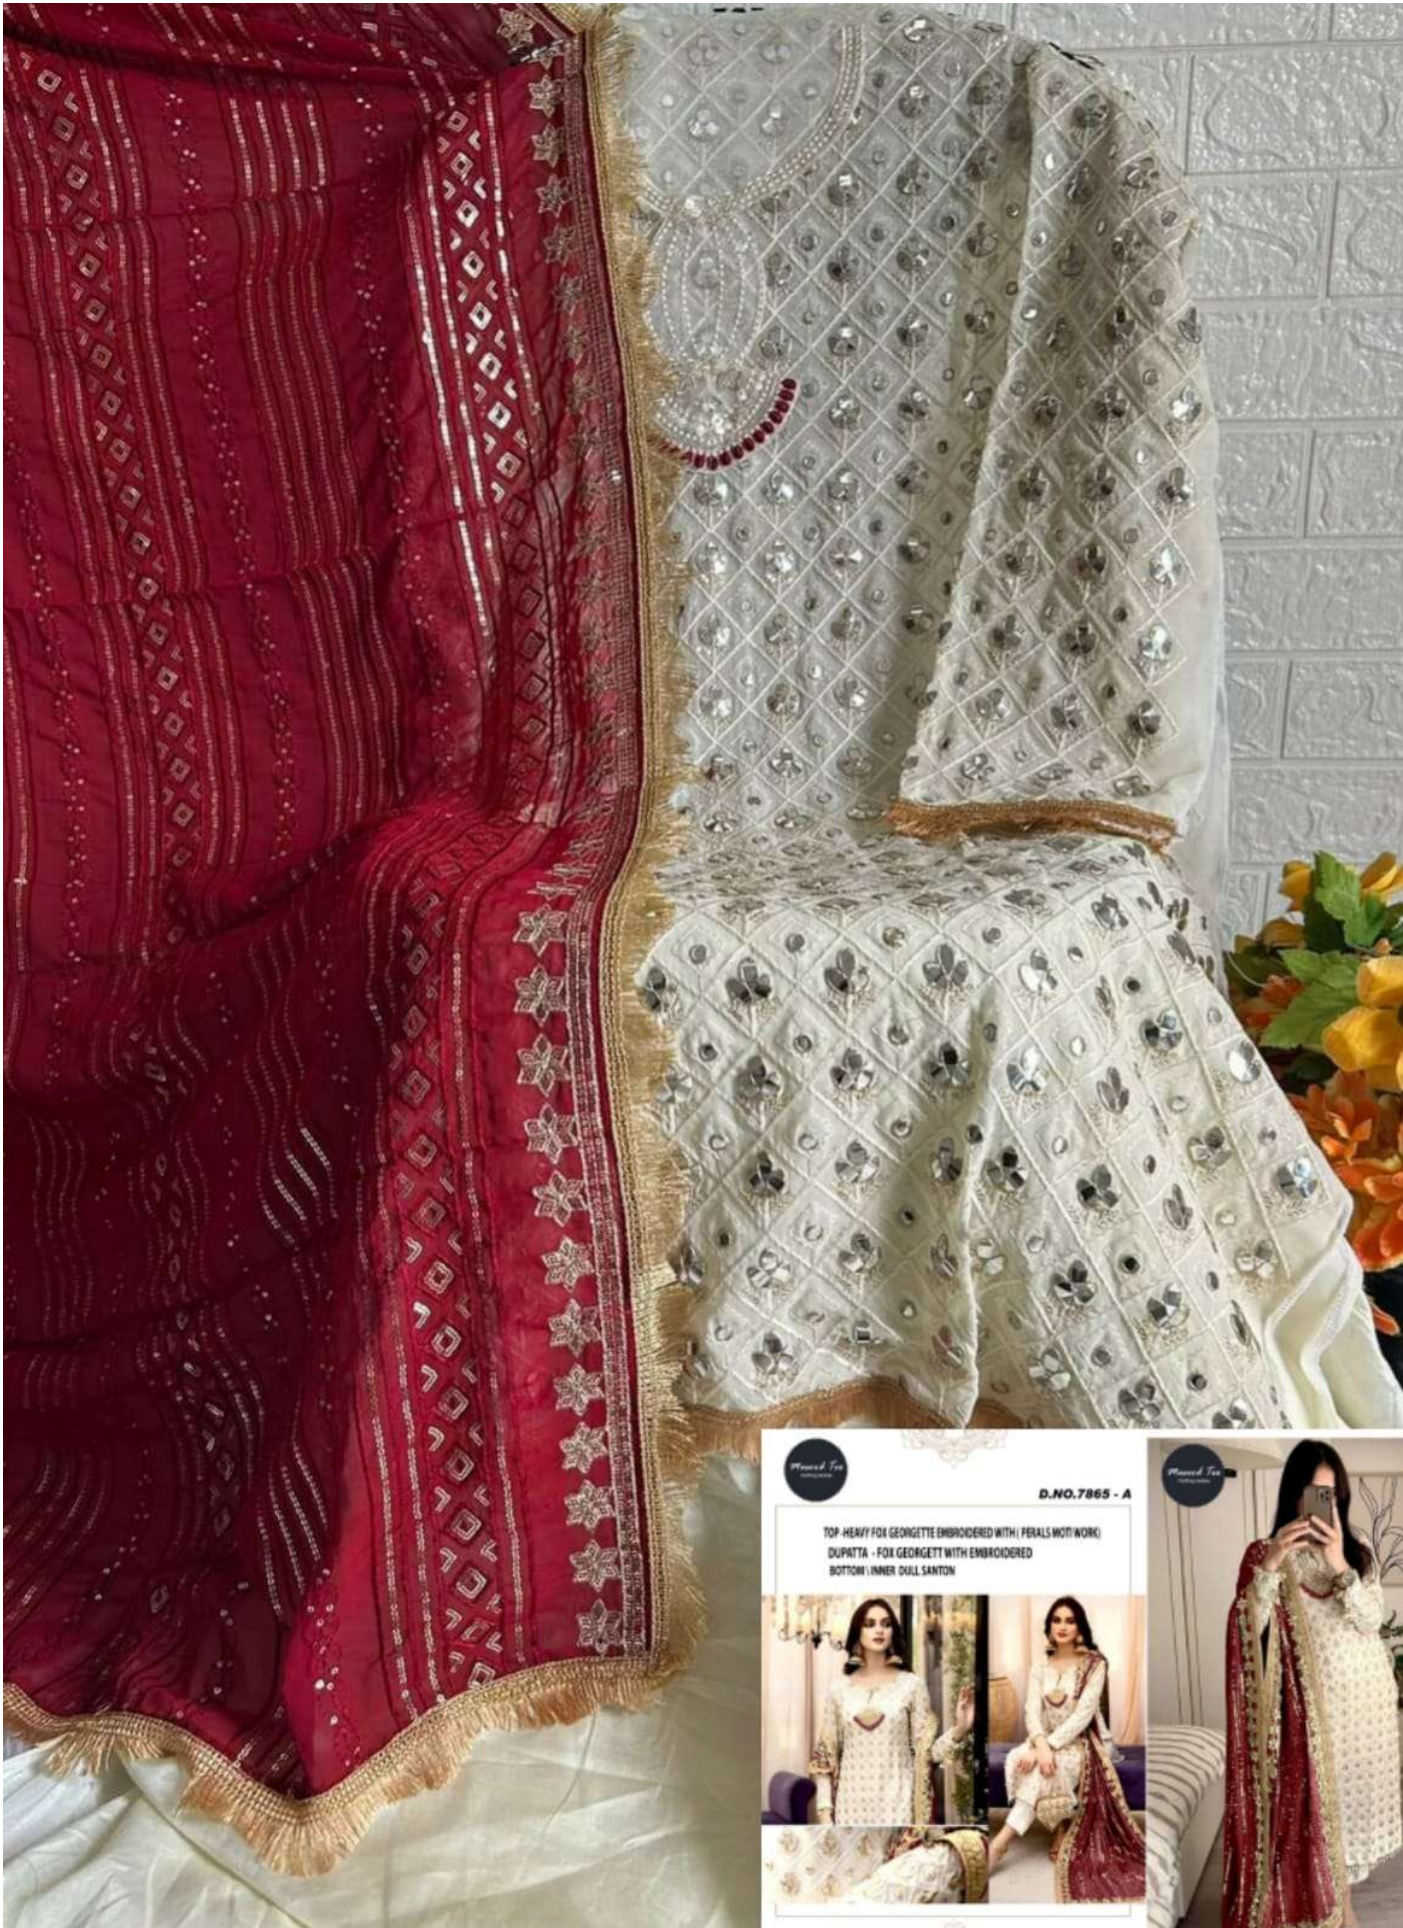

Mansur Text **D.NO.7865 - A**

TOP - HEAVY FOX GEORGETTE EMBROIDERED WITH (PEARLS WOTI WORK)
DUPATTA - FOX GEORGETT WITH EMBROIDERED
BOTTOM - INNER DULL SANTON

Masood Tex
Clothing Textiles

D.NO.7865 - A

TOP -HEAVY FOX GEORGETTE EMBROIDERED WITH (PERALS MOTIWORK)
DUPATTA - FOX GEORGETT WITH EMBROIDERED
BOTTOM \ INNER DULL SANTON

Masood Tex
Clothing Textiles

Masood Textiles **D.NO.7865 - A**

TOP - HEAVY FOX GEORGETTE EMBROIDERED WITH (PEARLS WOTI WORK)
DUPATTA - FOX GEORGETT WITH EMBROIDERED
BOTTOM - INNER DULL SANTON

Masood Tex
Clothing Textiles

TOP - HEAVY FOX GEORGETTE EMBROIDERED WITH (PERALS MOTI WORK)
DUPATTA - FOX GEORGETTE WITH EMBROIDERED
BOTTOM - INNER DULL SANTON

A collage of three smaller images showcasing the outfit. The top-left image shows a full-body view of a woman wearing the yellow and white ensemble. The top-right image shows a woman sitting on a purple sofa, wearing the same outfit. The bottom image shows a woman standing and taking a selfie, wearing the outfit. The background of these images is a simple indoor setting with a white wall and a striped bed.