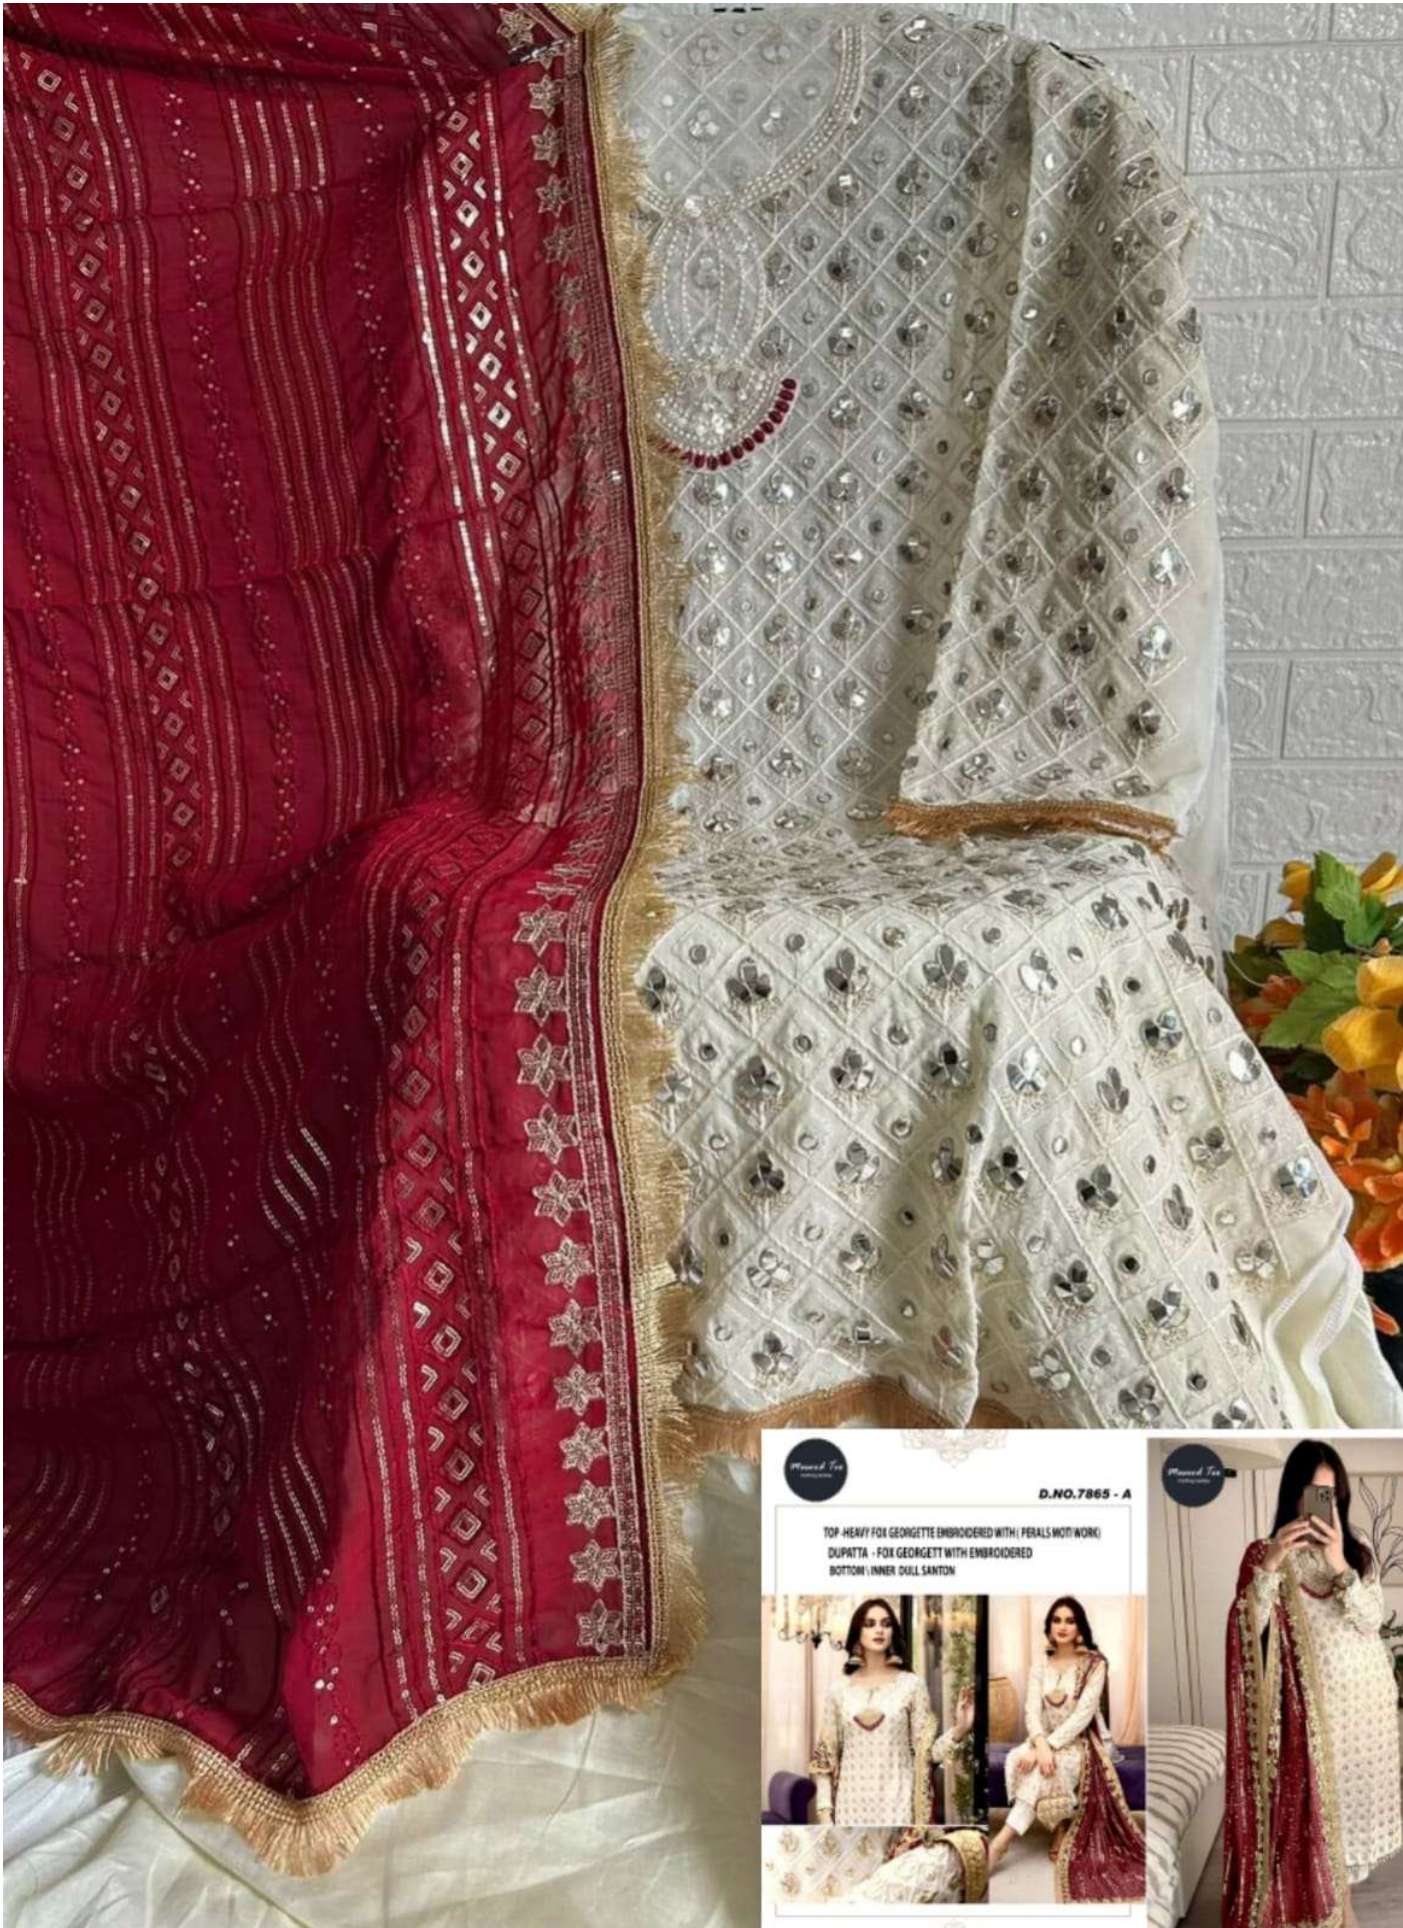

Masood Textiles **D.NO.7865 - A**

TOP - HEAVY FOX GEORGETTE EMBROIDERED WITH (PEARLS WOTI WORK)
DUPATTA - FOX GEORGETT WITH EMBROIDERED
BOTTOM - INNER DULL SANTON

Masood Tex
Clothing Textiles

D.NO.7865 - A

TOP -HEAVY FOX GEORGETTE EMBROIDERED WITH (PERALS MOTIWORK)
DUPATTA - FOX GEORGETT WITH EMBROIDERED
BOTTOM \ INNER DULL SANTON

Masood Tex
Clothing Textiles

Mansur Text **D.NO.7865 - A**

TOP - HEAVY FOX GEORGETTE EMBROIDERED WITH (PEARLS WOTI WORK)
DUPATTA - FOX GEORGETT WITH EMBROIDERED
BOTTOM - INNER DULL SANTON

D.NO.7865 - B

TOP - HEAVY FOX GEORGETTE EMBROIDERED WITH (PERALS MOTI WORK)
DUPATTA - FOX GEORGETTE WITH EMBROIDERED
BOTTOM - INNER DULL SANTON

A collage of three smaller images showing a woman wearing the outfit. The top image shows her from the waist up, holding a phone. The bottom-left image shows her sitting on a purple sofa. The bottom-right image shows her standing and posing. Each image includes a small circular logo for 'Musand Tea'.