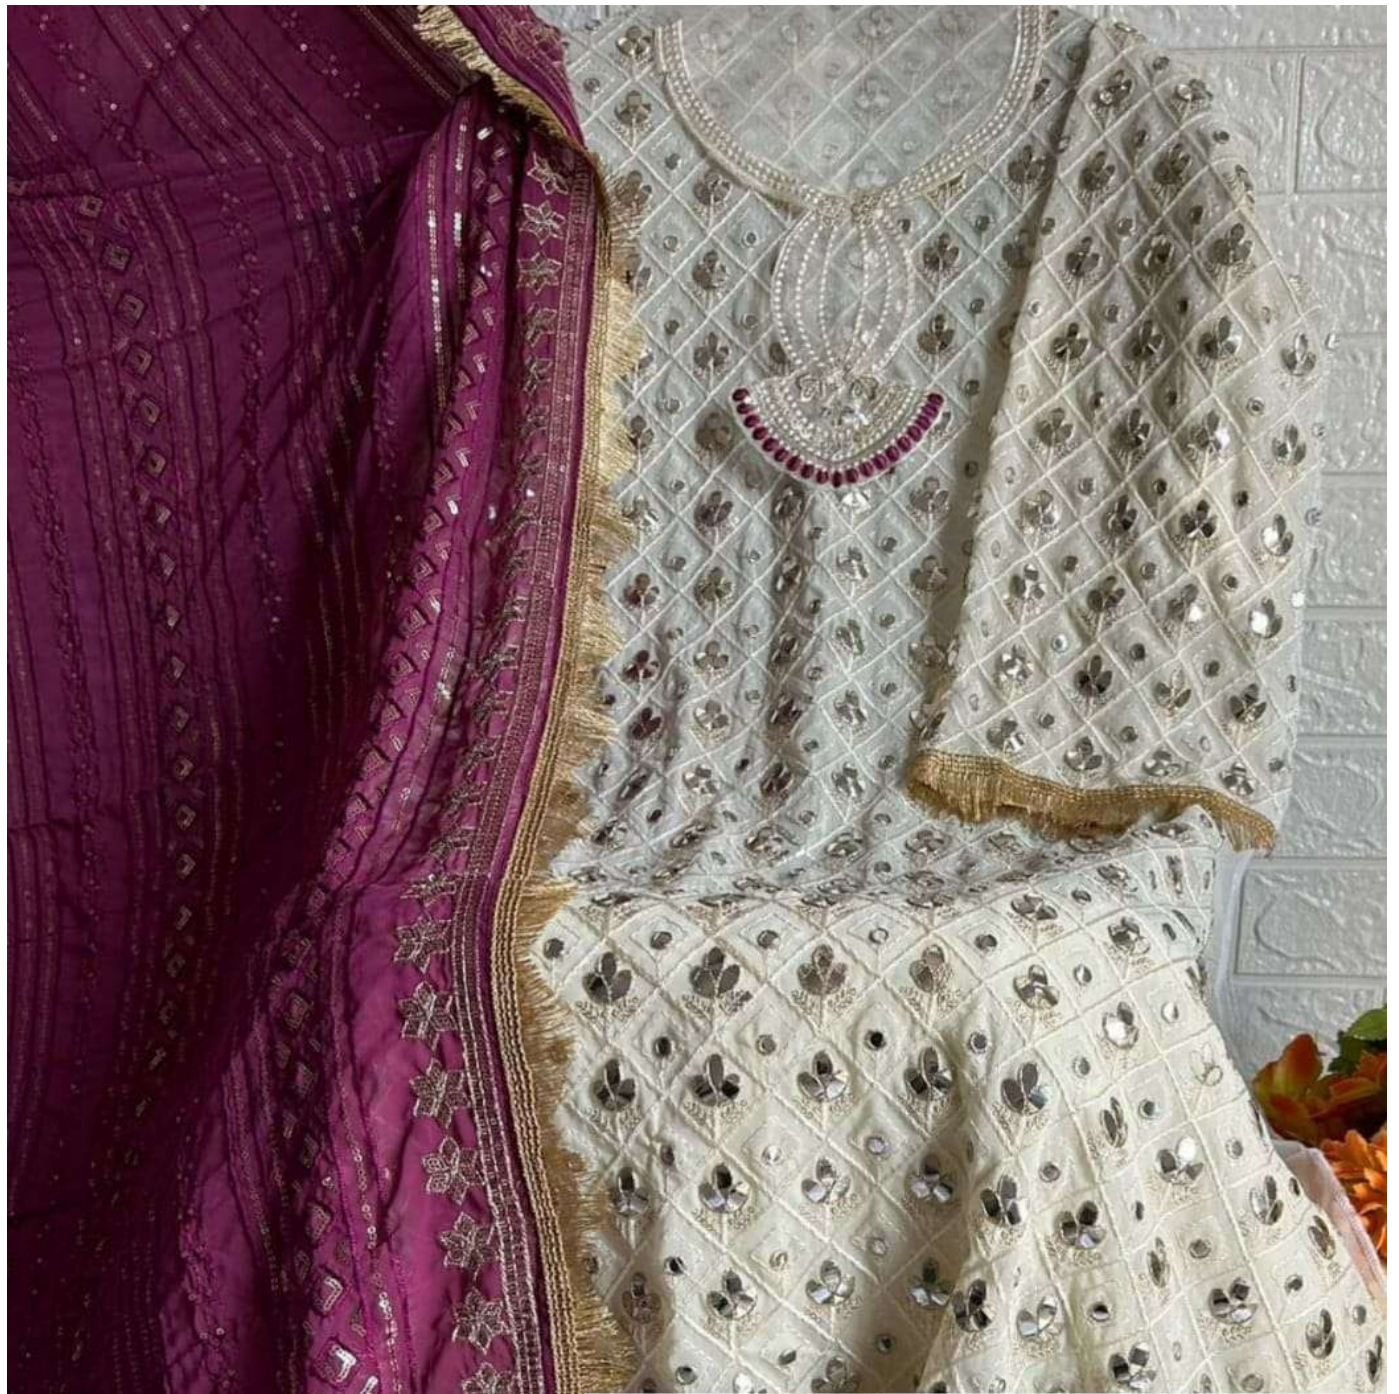

D.NO.7865 - C

TOP - HEAVY FOX GEORGETTE EMBROIDERED WITH (PEARLS MOTI WORK)
DUPATTA - FOX GEORGETTE WITH EMBROIDERED
BOTTOM - INNER DULL SANTON