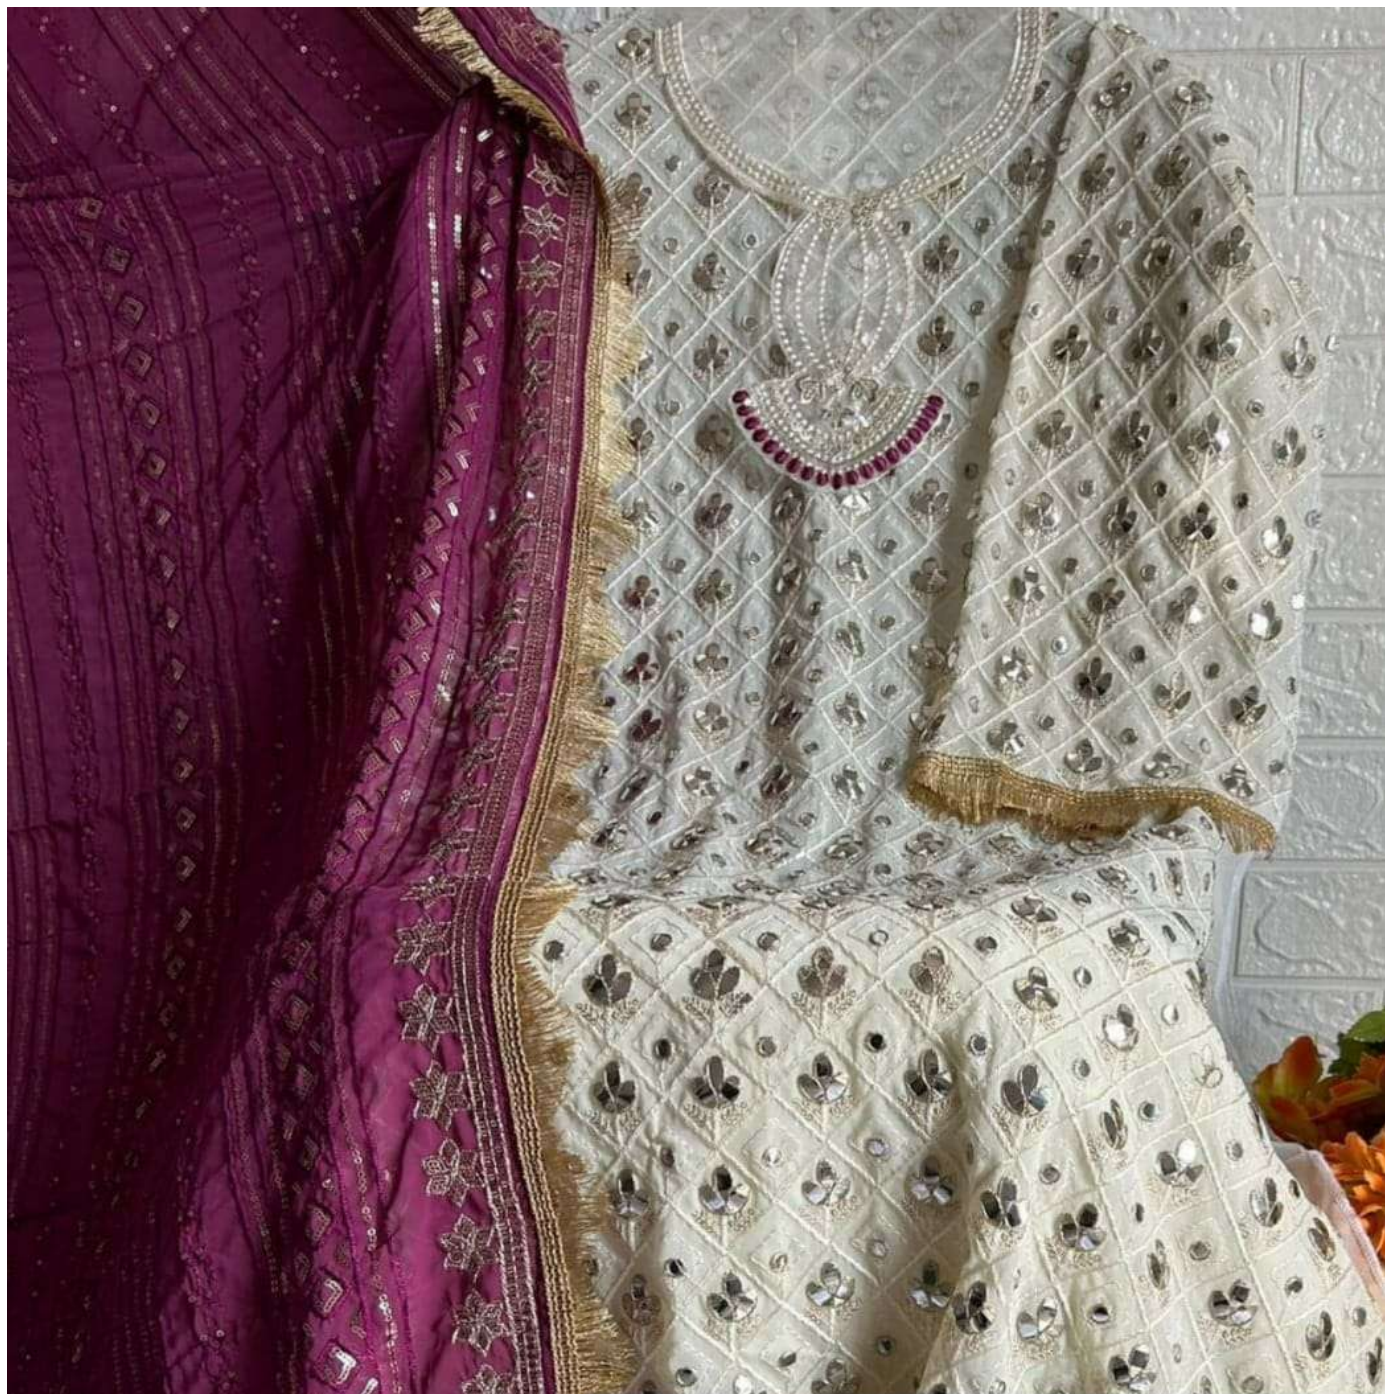

D.NO.7865 - C

TOP - HEAVY FOX GEORGETTE EMBROIDERED WITH (PEARLS MOTI WORK)
DUPATTA - FOX GEORGETTE WITH EMBROIDERED
BOTTOM - INNER DULL SANTON