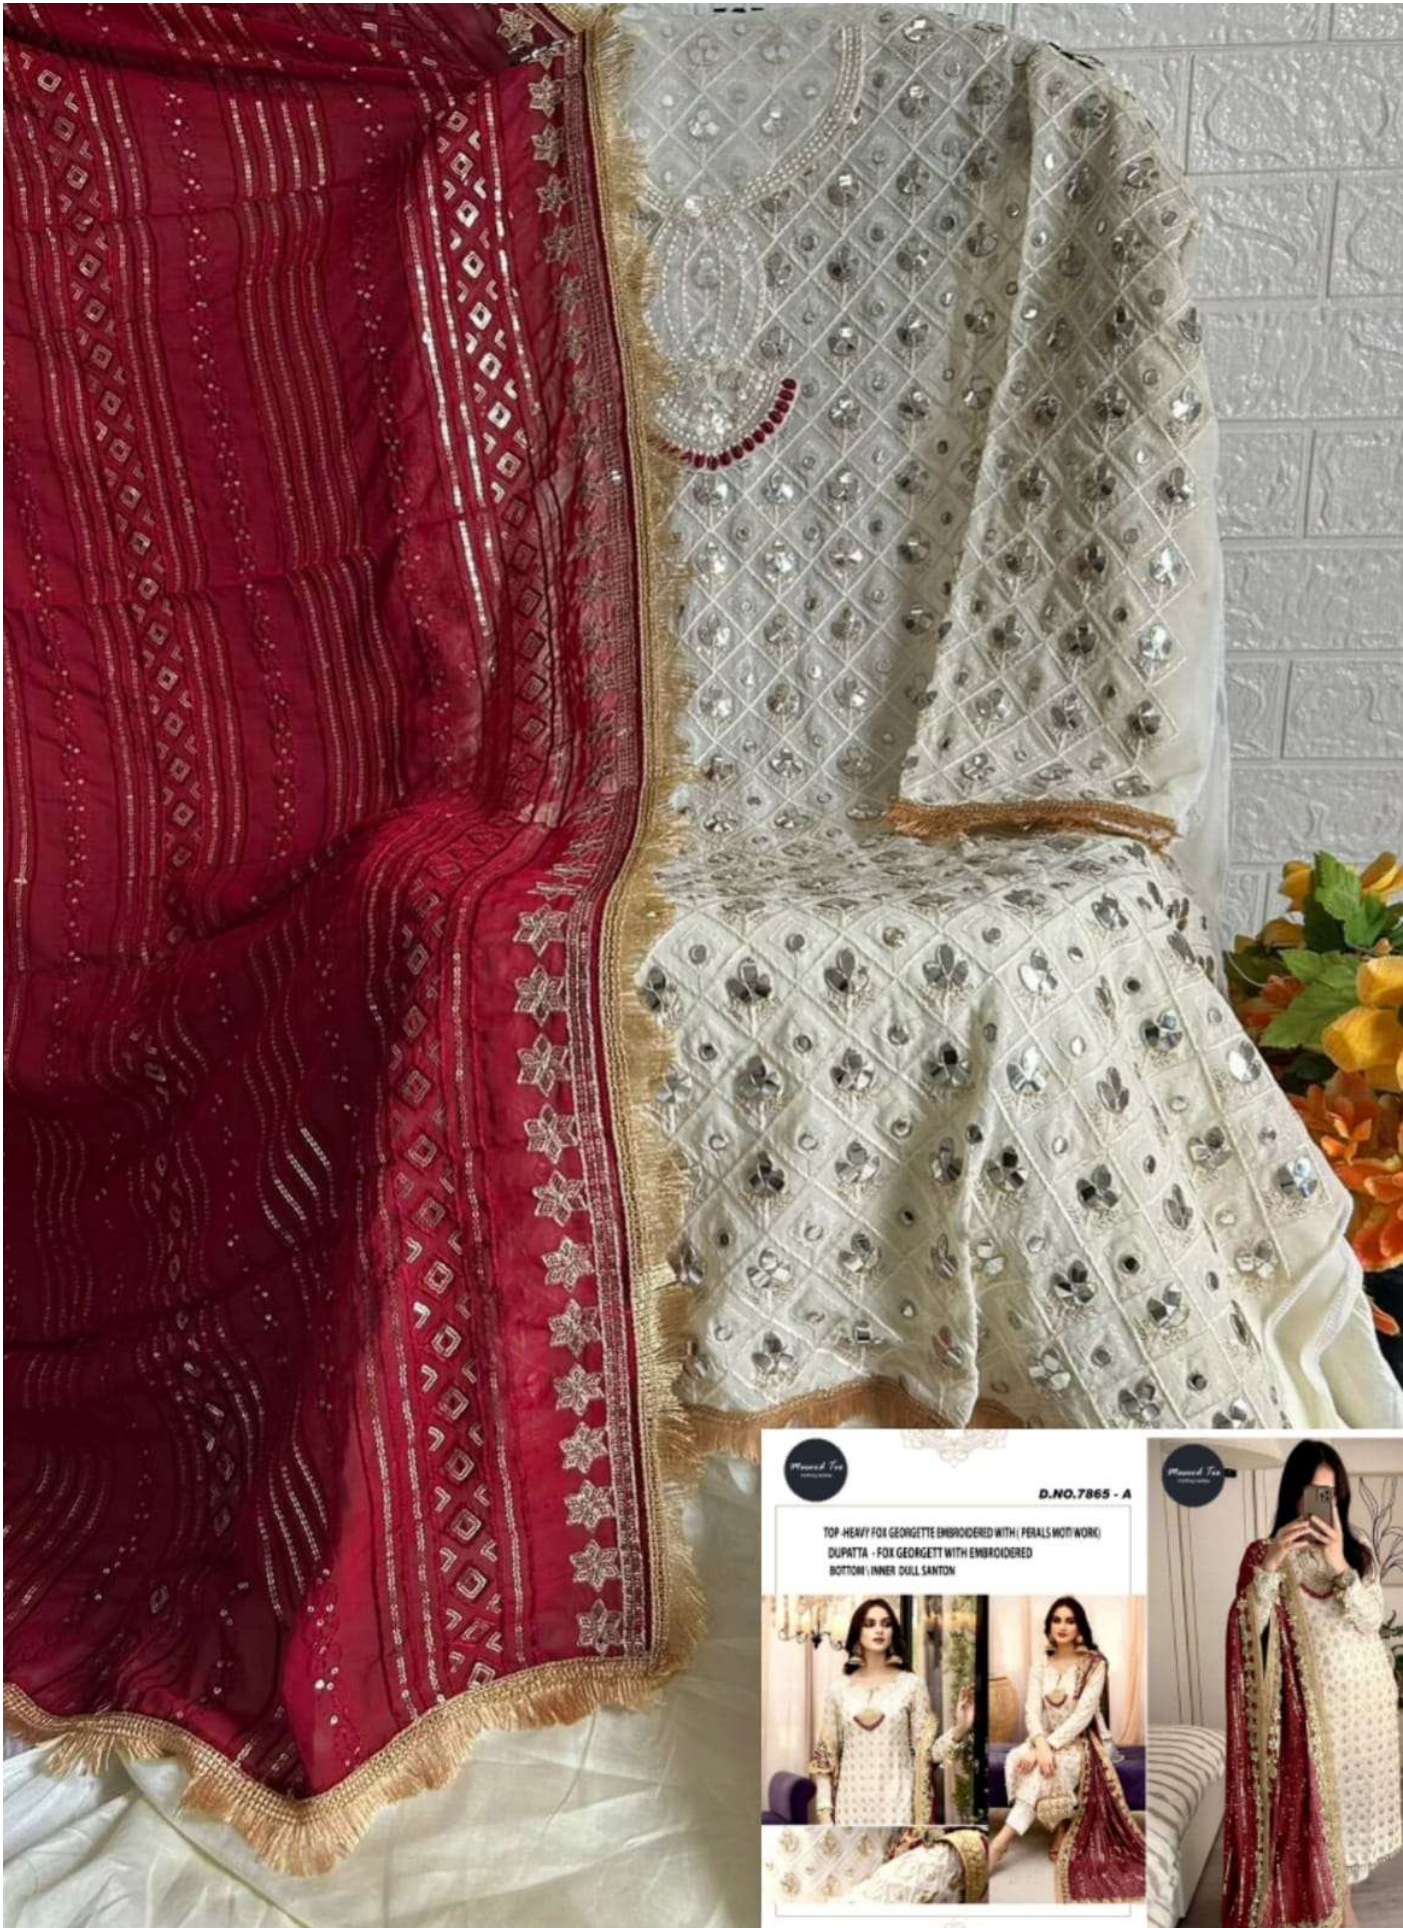

Masood Textiles **D.NO.7865 - A**

TOP - HEAVY FOX GEORGETTE EMBROIDERED WITH (PEARLS WOTI WORK)
DUPATTA - FOX GEORGETTE WITH EMBROIDERED
BOTTOM - INNER DULL SANTON

Masood Tex
Clothing Textiles

D.NO.7865 - A

TOP -HEAVY FOX GEORGETTE EMBROIDERED WITH (PERALS MOTIWORK)
DUPATTA - FOX GEORGETT WITH EMBROIDERED
BOTTOM \ INNER DULL SANTON

Masood Tex
Clothing Textiles

Masood Textiles **D.NO.7865 - A**

TOP - HEAVY FOX GEORGETTE EMBROIDERED WITH (PEARLS WOTI WORK)
DUPATTA - FOX GEORGETTE WITH EMBROIDERED
BOTTOM - INNER DULL SANTON

D.NO.7865 - B

TOP - HEAVY FOX GEORGETTE EMBROIDERED WITH (PEARLS MOTI WORK)
DUPATTA - FOX GEORGETTE WITH EMBROIDERED
BOTTOM - INNER DULL SANTON

A collage of three smaller images showing the outfit. The top image shows a woman standing, wearing the full ensemble, including a long yellow dupatta. The middle image shows a woman sitting on a purple sofa, wearing the outfit. The bottom image shows a close-up of the white embroidered section of the outfit.