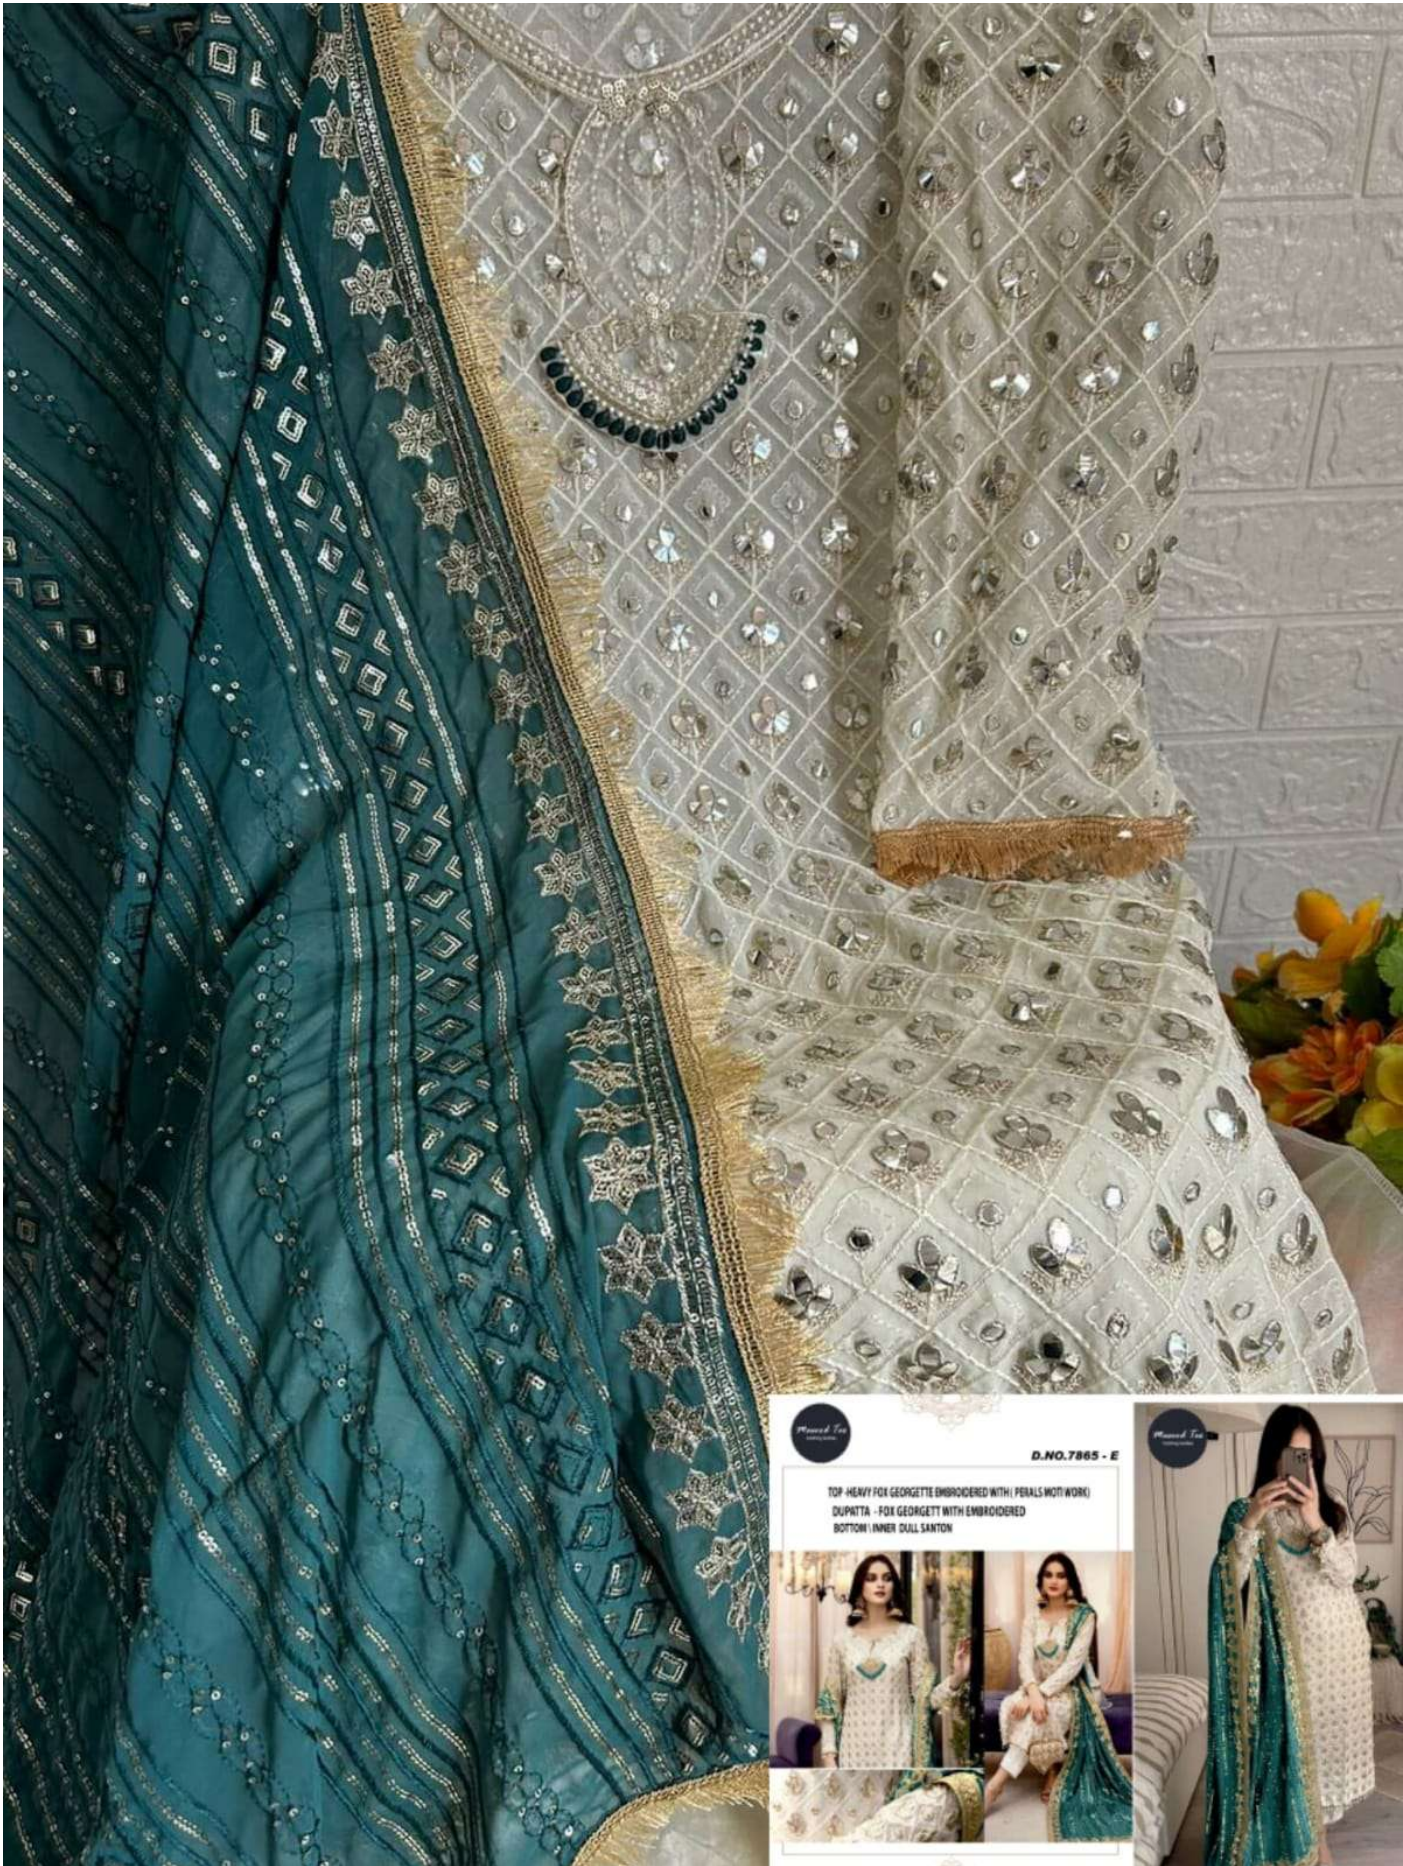

Mansur Text **D.NO.7865 - A**

TOP - HEAVY FOX GEORGETTE EMBROIDERED WITH (PEARLS WOTI WORK)
DUPATTA - FOX GEORGETT WITH EMBROIDERED
BOTTOM - INNER DULL SANTON

Masood Tex
Clothing Textiles

D.NO.7865 - A

TOP -HEAVY FOX GEORGETTE EMBROIDERED WITH (PERALS MOTIWORK)
DUPATTA - FOX GEORGETT WITH EMBROIDERED
BOTTOM \ INNER DULL SANTON

Masood Tex
Clothing Textiles

Masood Textiles **D.NO.7865 - A**

TOP - HEAVY FOX GEORGETTE EMBROIDERED WITH (PEARLS WOTI WORK)
DUPATTA - FOX GEORGETT WITH EMBROIDERED
BOTTOM - INNER DULL SANTON

Masood Tex
Clothing Textiles

TOP - HEAVY FOX GEORGETTE EMBROIDERED WITH (PERALS MOTI WORK)
DUPATTA - FOX GEORGETTE WITH EMBROIDERED
BOTTOM - INNER DULL SANTON

A collage of three smaller images showcasing the outfit. The top-left image shows a full-body view of a woman wearing the yellow and white ensemble. The top-right image shows a woman sitting on a purple sofa, wearing the same outfit. The bottom image shows a woman standing and taking a selfie, wearing the outfit. The background of these images is a simple indoor setting with a white wall and a striped bed.

TOP -HEAVY FOX GEORGETTE EMBROIDERED WITH (PERALS MOTIWORK)
DUPATTA - FOX GEORGETT WITH EMBROIDERED
BOTTOM \ INNER DULL SANTON

Masood Tex
Clothing Textiles

Musand Text

D.NO.7865 - E

TOP - HEAVY FOX GEORGETTE EMBROIDERED WITH (PEARLS MOTI WORK)
DUPUTTA - FOX GEORGETTE WITH EMBROIDERED
BOTTOM - INNER DULL SANTON