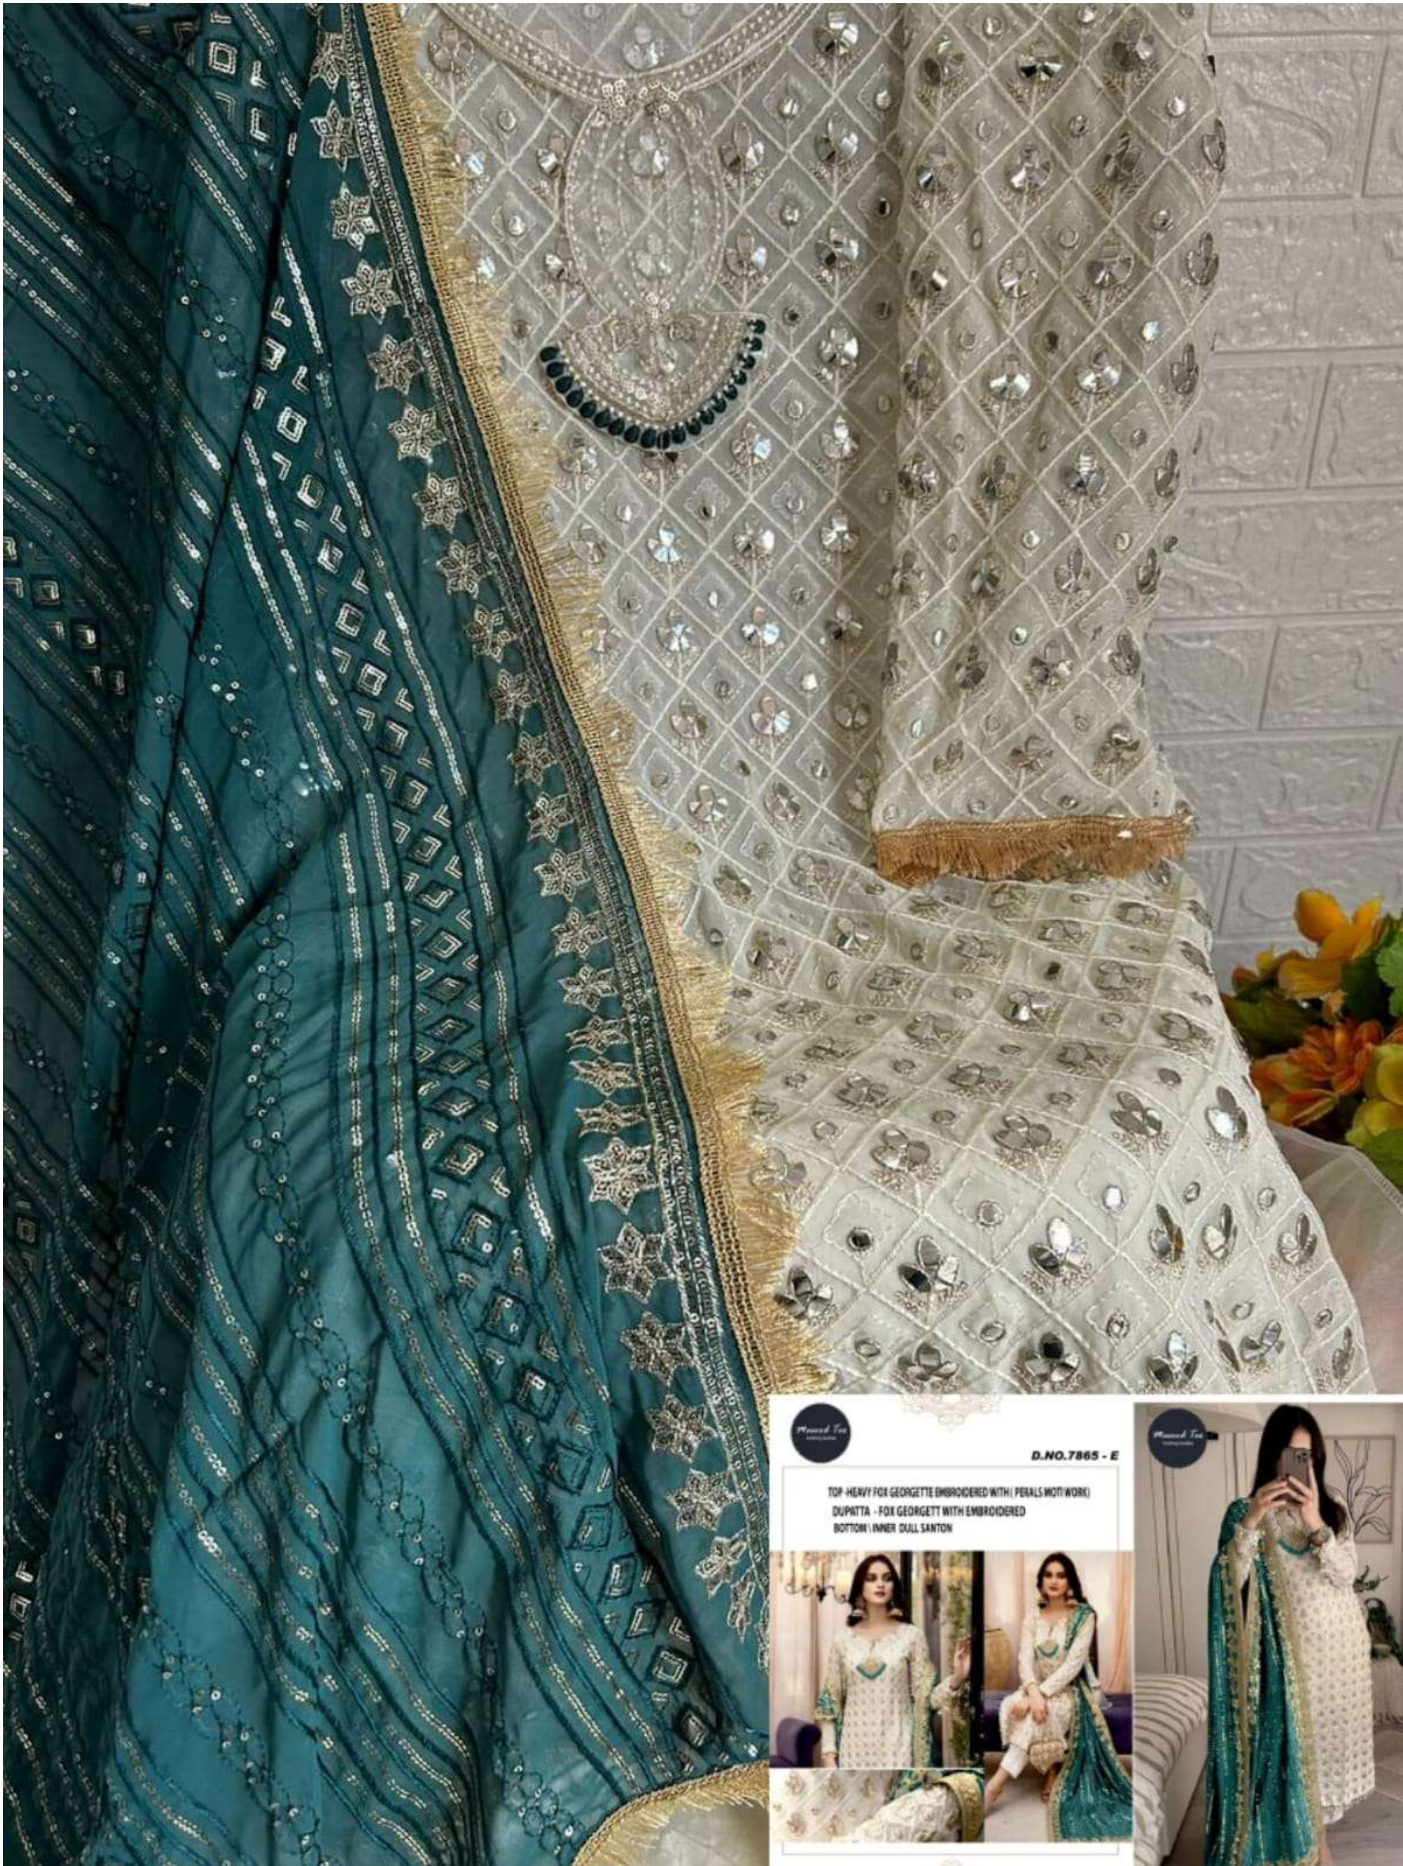

Masood Textiles **D.NO.7865 - A**

TOP - HEAVY FOX GEORGETTE EMBROIDERED WITH (PEARLS WOTI WORK)
DUPATTA - FOX GEORGETTE WITH EMBROIDERED
BOTTOM - INNER DULL SANTON

Masood Tex
Clothing Textiles

D.NO.7865 - A

TOP -HEAVY FOX GEORGETTE EMBROIDERED WITH (PERALS MOTIWORK)
DUPATTA - FOX GEORGETT WITH EMBROIDERED
BOTTOM \ INNER DULL SANTON

Masood Tex
Clothing Textiles

Masood Textiles **D.NO.7865 - A**

TOP - HEAVY FOX GEORGETTE EMBROIDERED WITH (PEARLS WOTI WORK)
DUPATTA - FOX GEORGETTE WITH EMBROIDERED
BOTTOM - INNER DULL SANTON

D.NO.7865 - B

TOP - HEAVY FOX GEORGETTE EMBROIDERED WITH (PEARLS MOTI WORK)
DUPATTA - FOX GEORGETTE WITH EMBROIDERED
BOTTOM - INNER DULL SANTON

A collage of three smaller images showing the outfit. The top image shows a woman standing, wearing the full ensemble, including a long yellow dupatta. The middle image shows a woman sitting on a purple sofa, wearing the outfit. The bottom image shows a close-up of the white embroidered section of the outfit.

TOP -HEAVY FOX GEORGETTE EMBROIDERED WITH (PERALS MOTIWORK)
DUPATTA - FOX GEORGETT WITH EMBROIDERED
BOTTOM \ INNER DULL SANTON

Masood Tex
Clothing Textiles

Musand Text
D.NO.7865 - E
TOP - HEAVY FOX GEORGETTE EMBROIDERED WITH (PEARLS MOTI WORK)
DUPUTTA - FOX GEORGETTE WITH EMBROIDERED
BOTTOM - INNER DULL SANTON