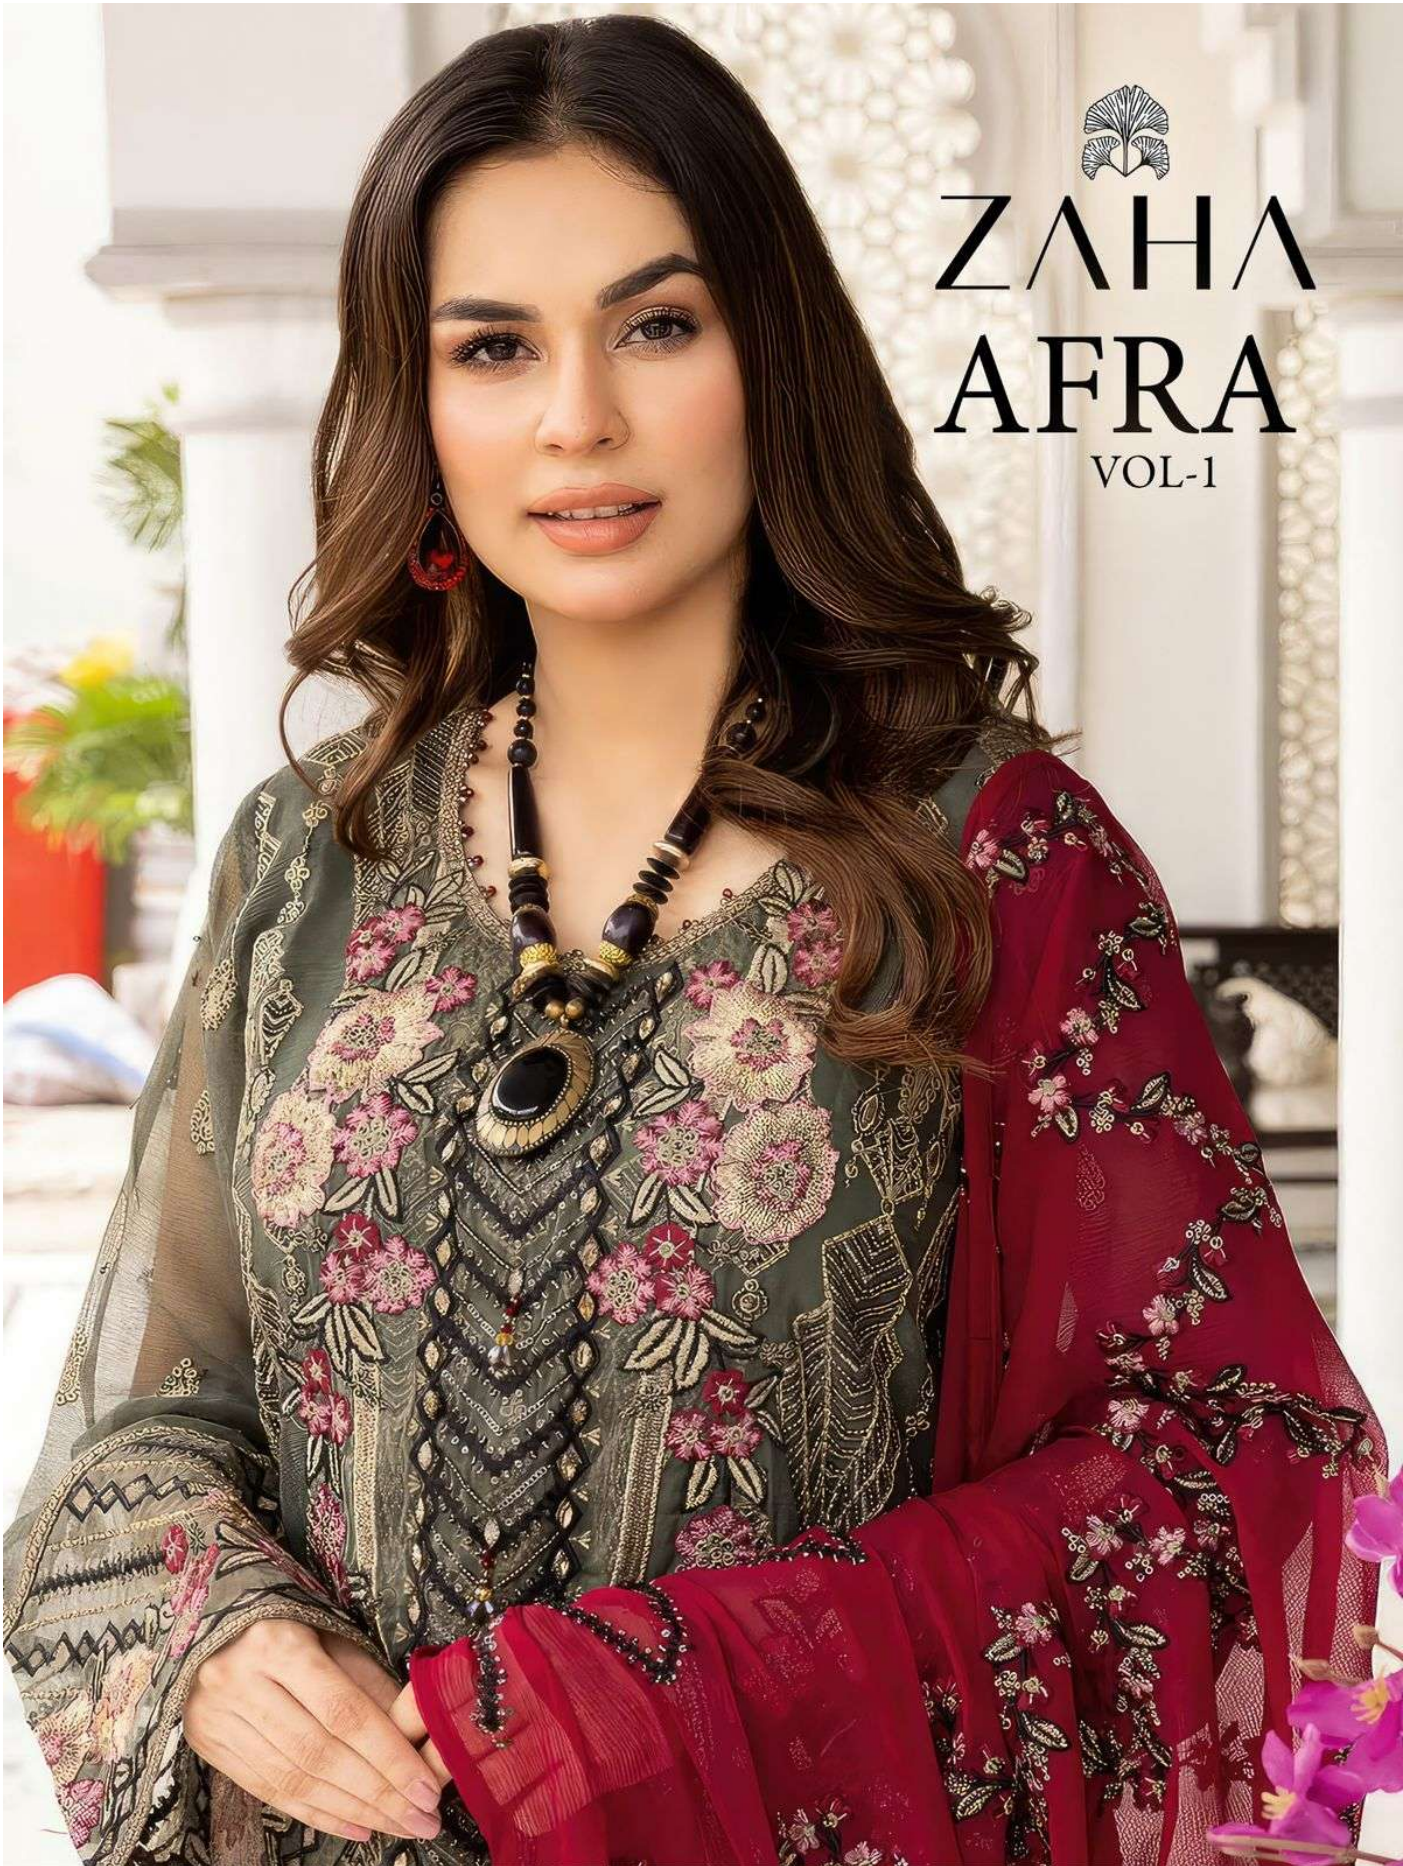

ZAHA AFRA

VOL-1

AFRA

VOL-1

ZAHA

TOP Faux Georgette with Embroidery

BOTTOM-INNER Dull santoon

DUPATTA Nazmin with Embroidery

10284

10285

10286

AFRA

VOL-1
TOP Faux Georgette
with Embroidery

ZAHA

BOTTOM-INNER Dull Santoon

D.No.10286

DUPATTA Nazmin Chiffon
with Embroidery

AFRA

VOL-1
TOP Faux Georgette
with Embroidery

ZAHA

BOTTOM-INNER Dull Santoon

D.No.10285

DUPATTA Nazmin Chiffon
with Embroidery

AFRA

VOL-1
TOP Faux Georgette
with Embroidery

ZAHA

BOTTOM-INNER Dull Santoon

D.No.10284

DUPATTA Nazmin Chiffon
with Embroidery