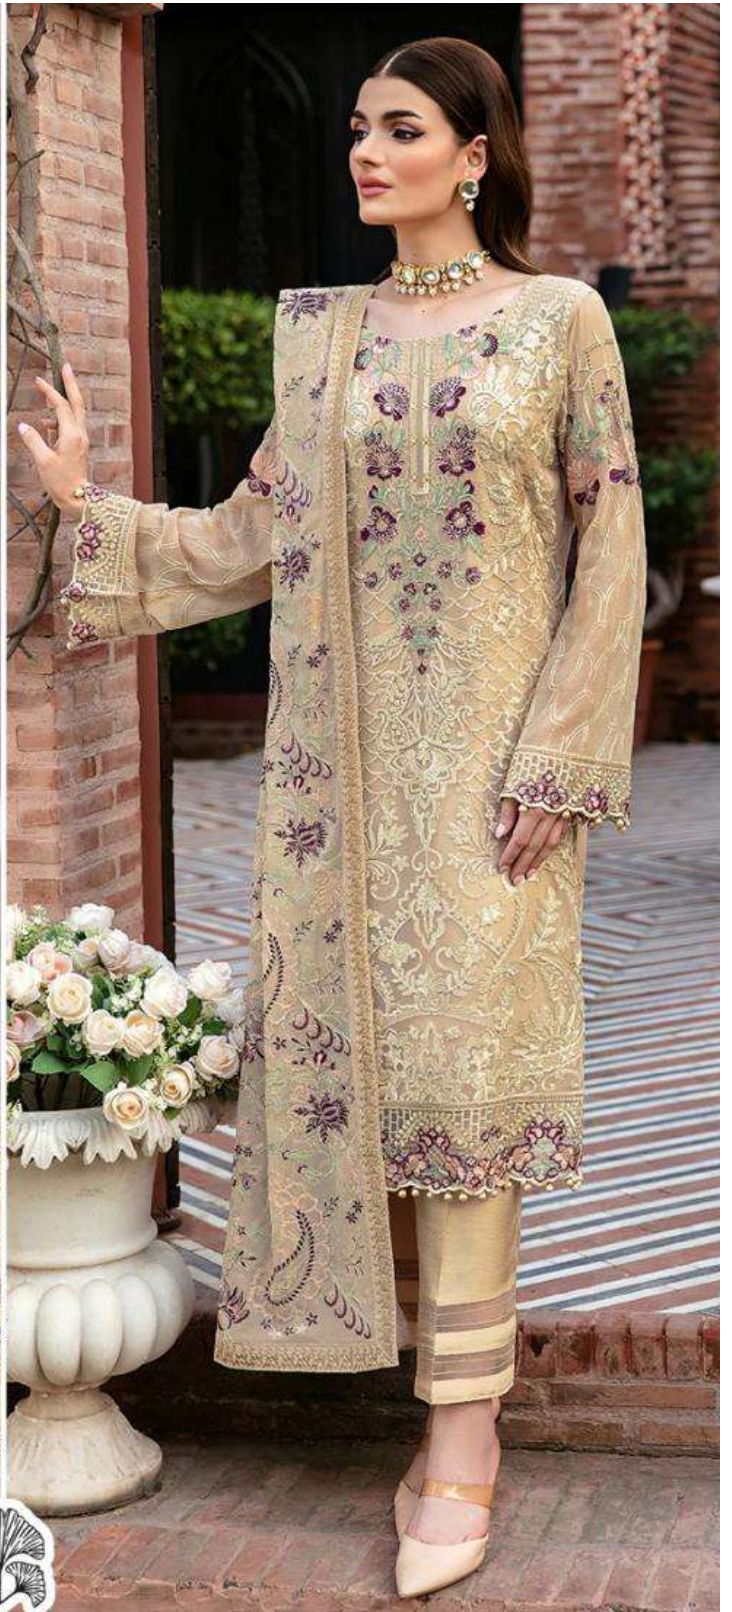

ZAHA

D.No.10275

TOP Faux Georgette with Embroidery

BOTTOM-INNER Dull Santoon

DUPATTA Georgette

ZAHA

D.No.10275

TOP Faux Georgette with Embroidery

BOTTOM-INNER Dull Santoon

DUPATTA Georgette

OP Faux Geom
with Embro
ZAHA D
Santoon D