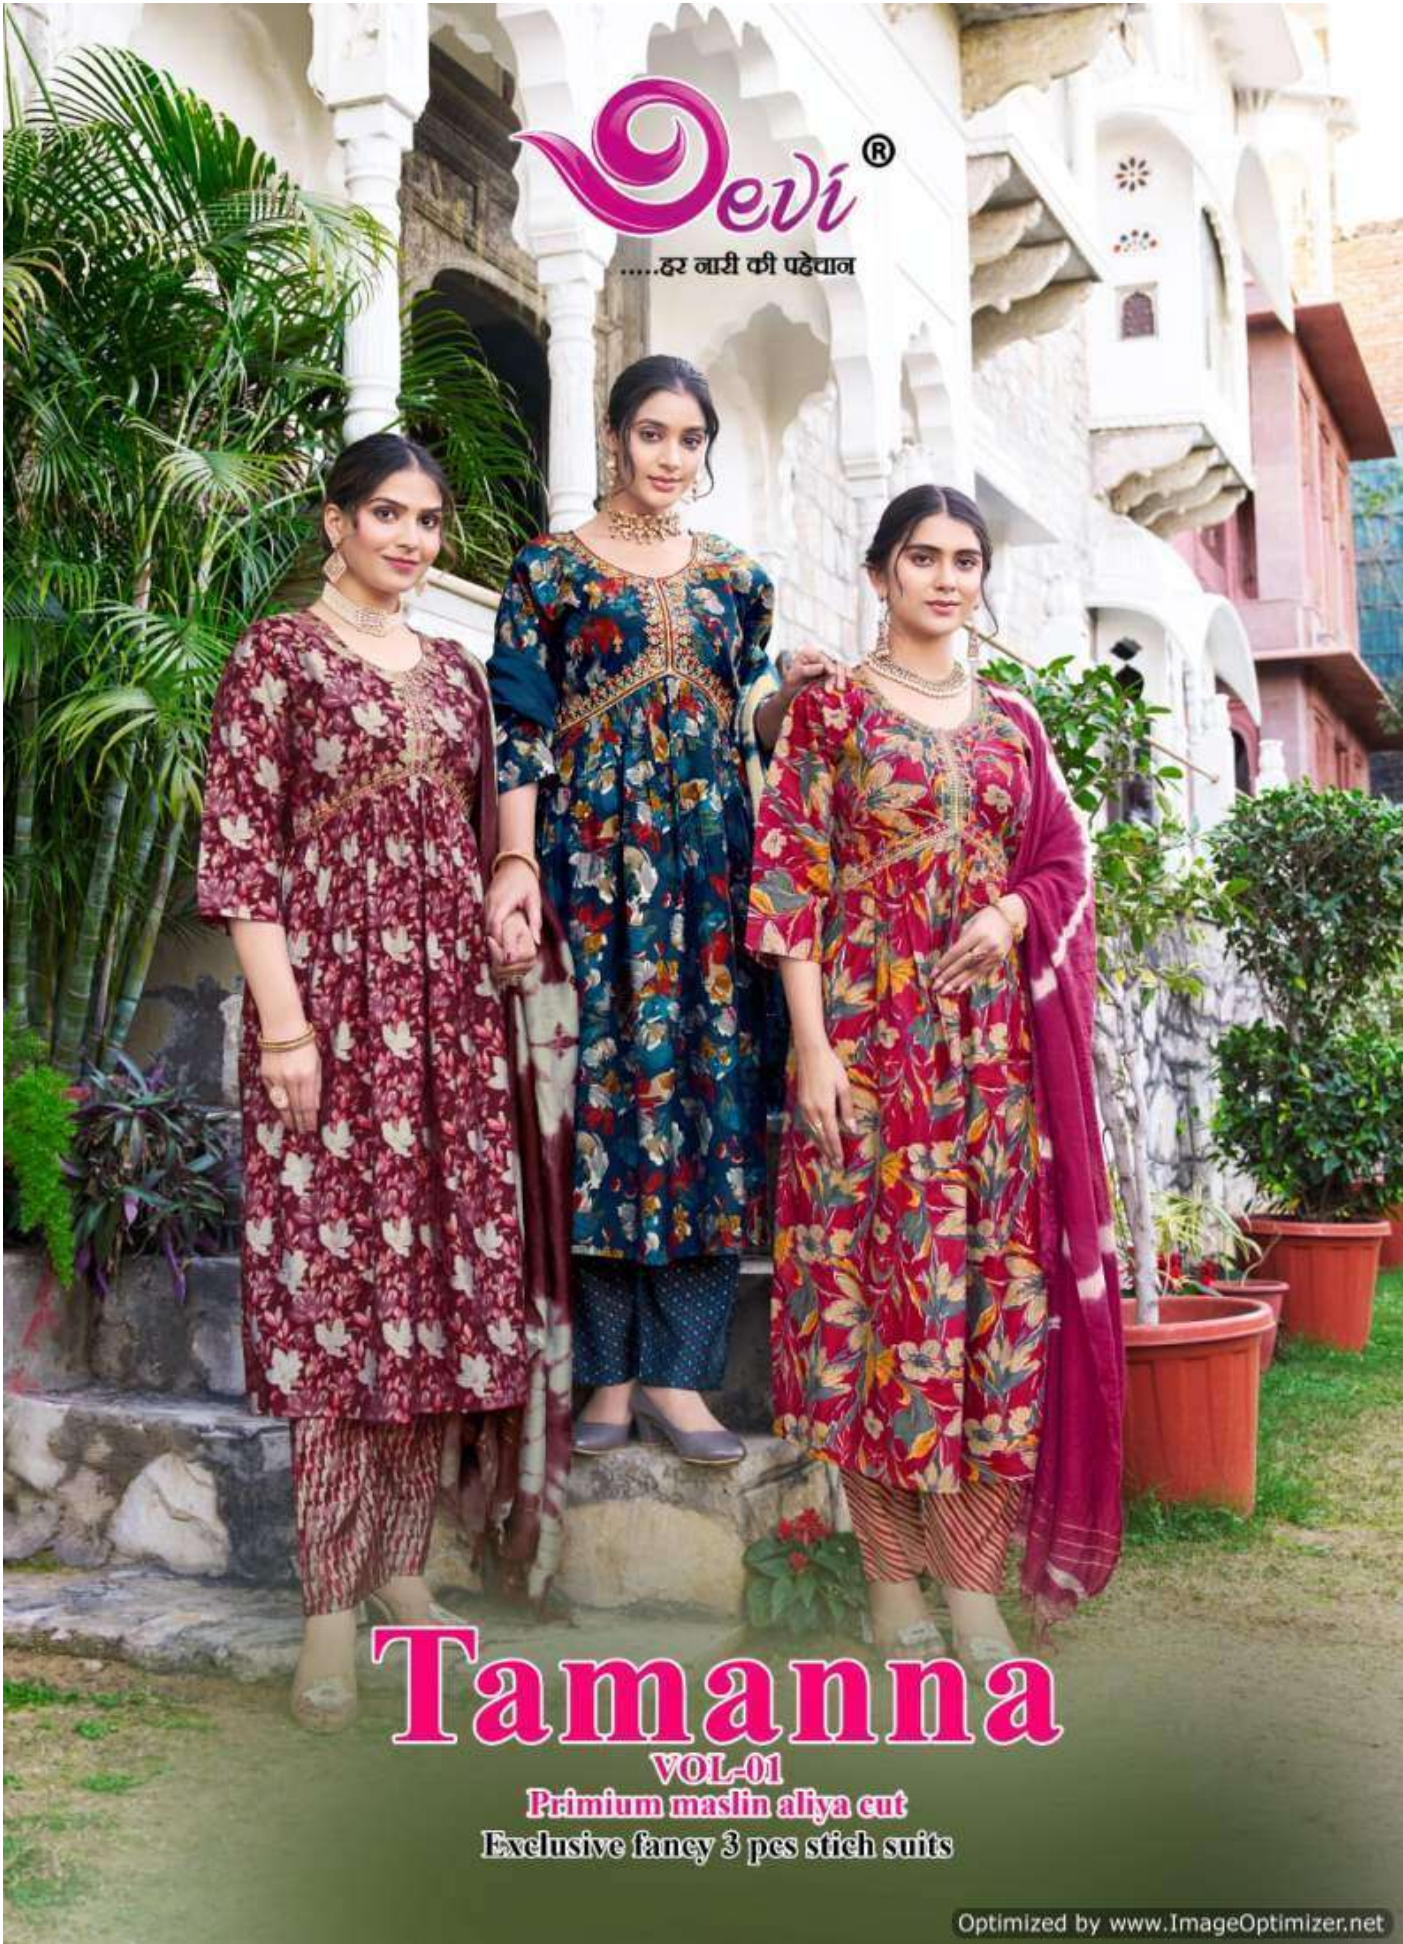

The logo for 'Devi' is a stylized, flowing pink and purple swirl that forms the letter 'D', followed by the word 'evi' in a matching script font. A registered trademark symbol (®) is positioned to the upper right of the 'i'.