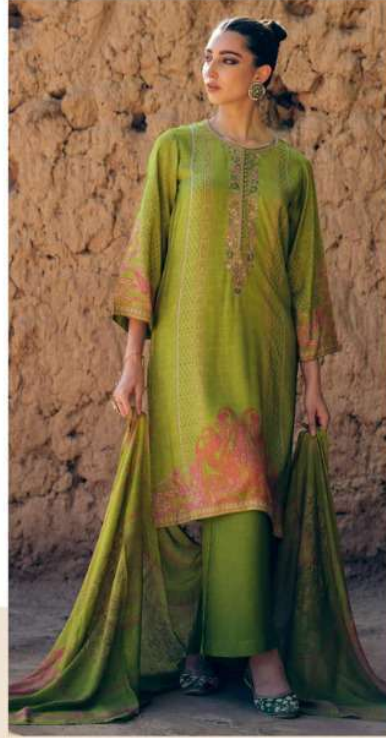

VARSHA
PAISLEY

PS-01

PS-02

PS-03

PS-04

VARSHA PAISLEY

DESIGN	PRICE	DESCRIPTION
PS - 01	1880/-	TOP PREMIUM COTTON LAWN DIGITALLY PRINTED WITH EMBROIDERY.
PS - 02	1880/-	-
PS- 03	1880/-	DUPATTA FINEST COTTON MUL DIGITALLY PRINTED.
PS- 04	1880/-	-
		BOTTOM COTTON SOLID.

TOTAL AMOUNT 7,520/-+GST
TOTAL PIECES : 4

VARSHA PAJSLEY

PS-01

PS-02

PS-03

PS-04