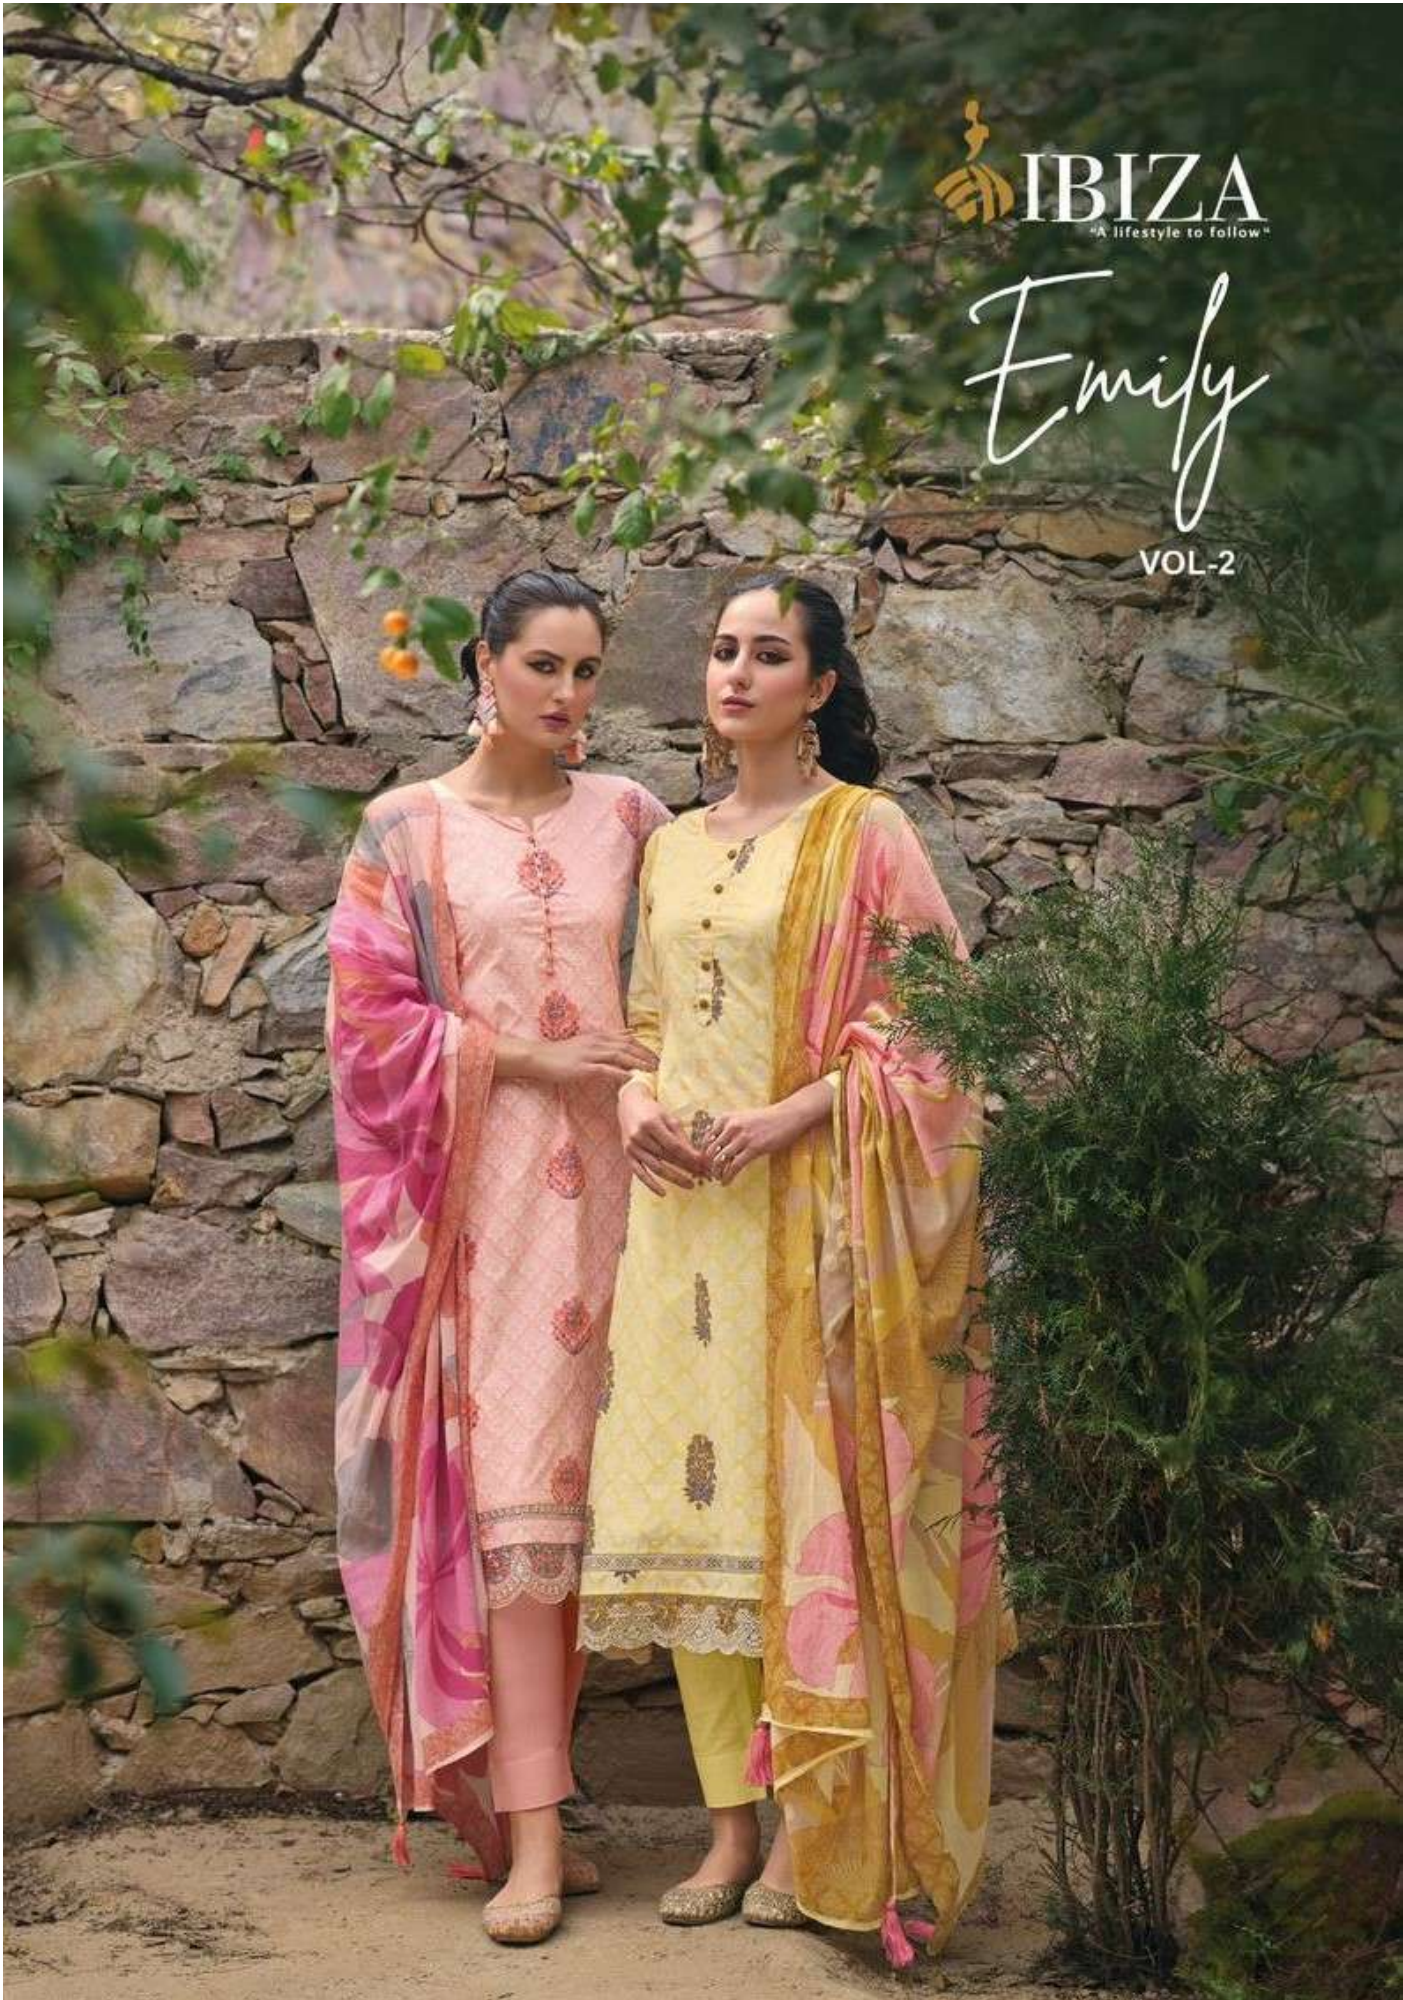

IBIZA
"A lifestyle to follow"

Emily

VOL-2