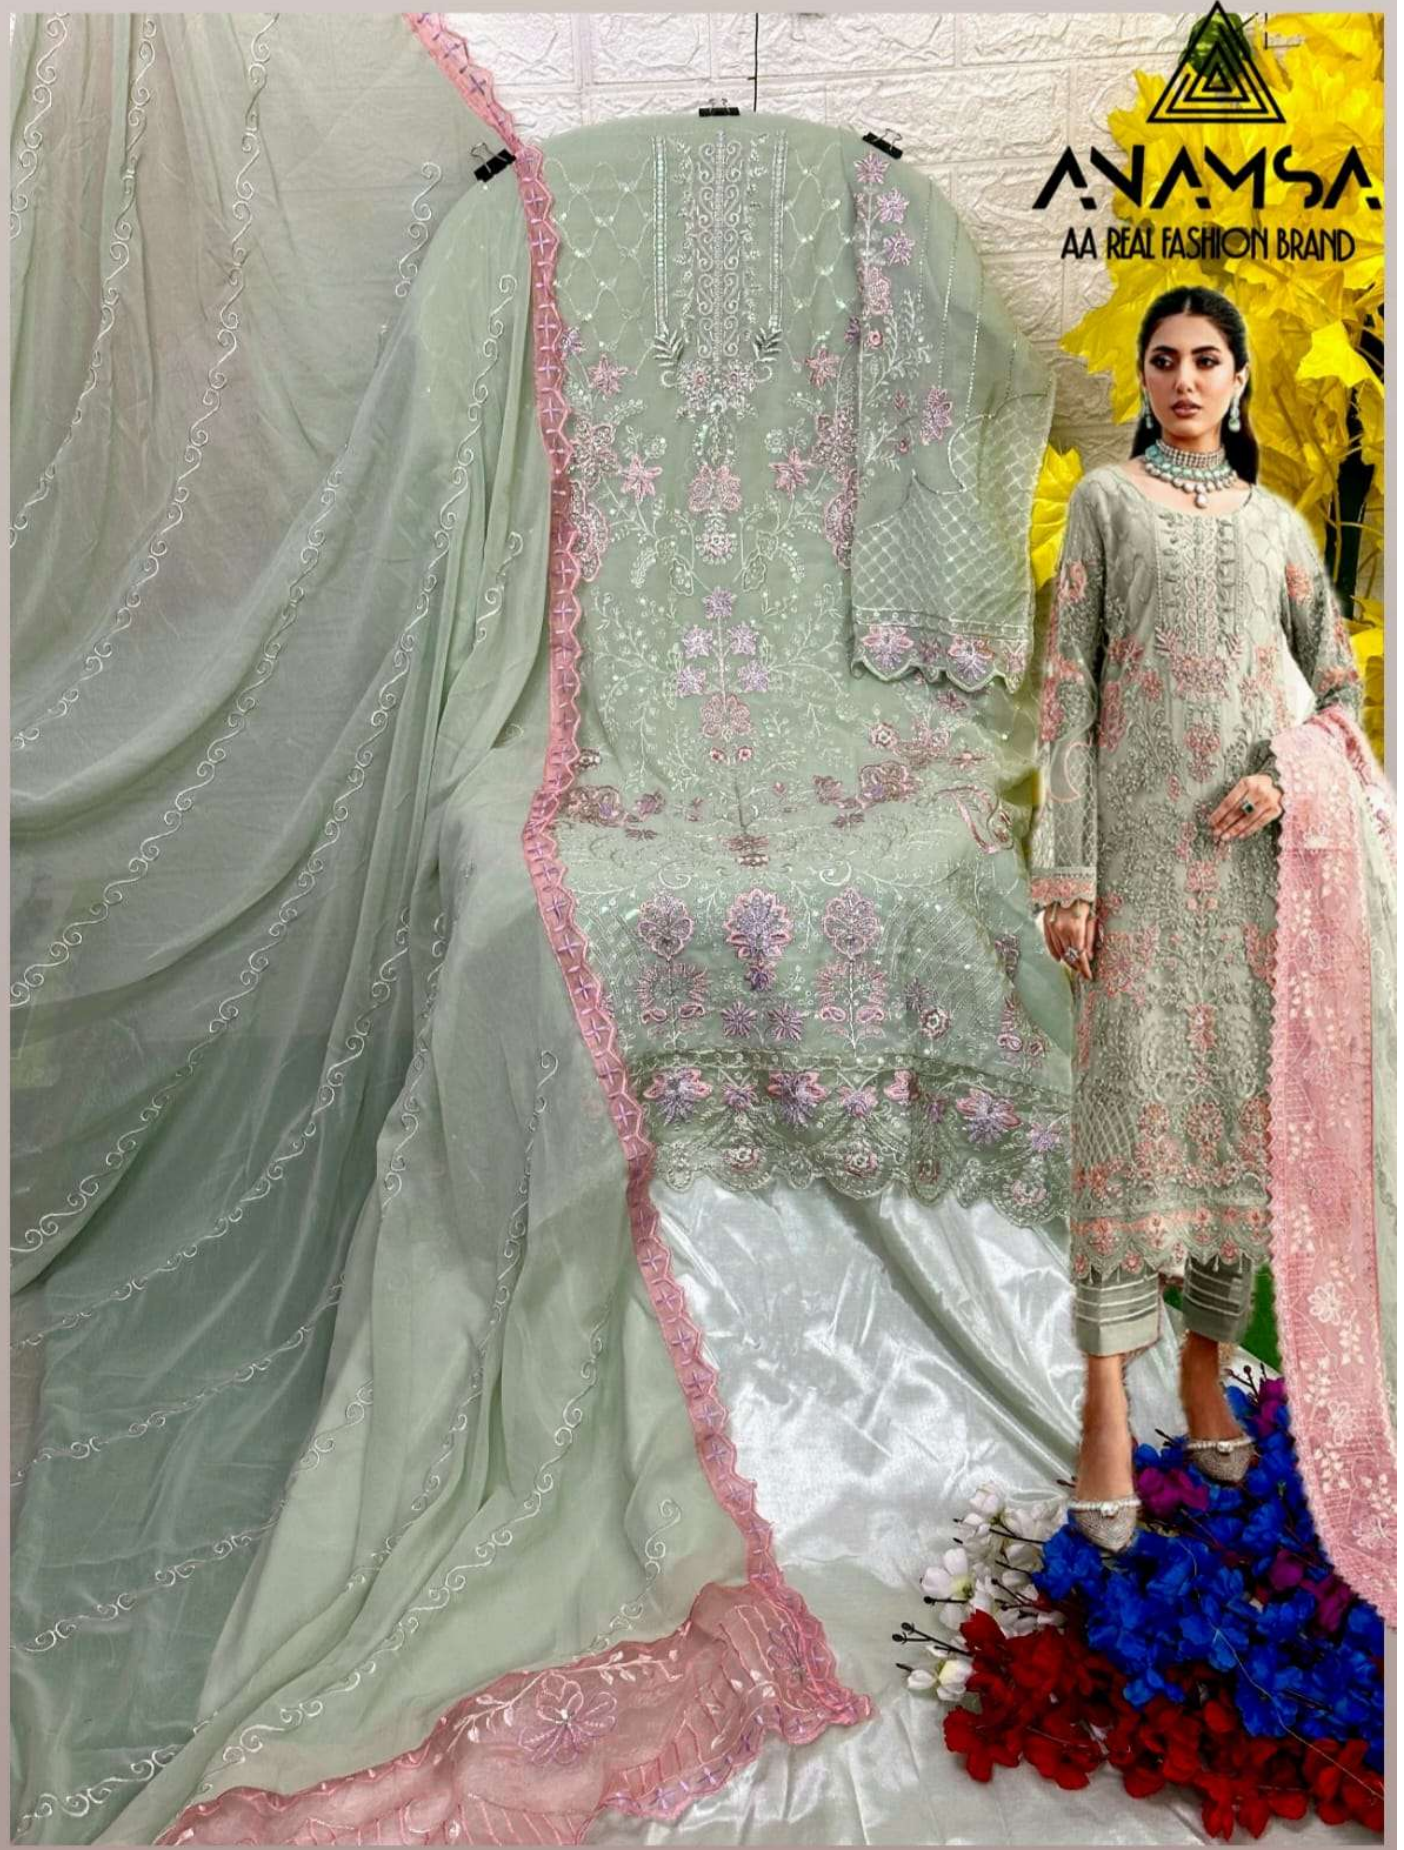

ANAMSA
HIT BEAUTIFUL COLOURS

TOP- PURE FOX GEORGETTE WITH HEAVY EMBROIDERY AND SEQUENCE WORK
BOTTOM/INNER- DULL SHANTOON
DUPATTA- PURE FOX GEORGETTE FANCY DUPATTA AND HEAVY EMBROIDERY

7773
D.No:-298 A

ANAMSA
AA REAL FASHION BRAND

TOP- PURE FOX GEORGETTE WITH HEAVY EMBROIDERY AND SEQUENCE WORK
BOTTOM/INNER- DULL SHANTOON
DUPATTA- PURE FOX GEORGETTE FANCY DUPATTA AND HEAVY EMBROIDERY

7773
D.No:-298 B

ANAMSA
AA REAL FASHION BRAND

TOP- PURE FOX GEORGETTE WITH HEAVY EMBROIDERY AND SEQUENCE WORK
BOTTOM/INNER- DULL SHANTOON
DUPATTA- PURE FOX GEORGETTE FANCY DUPATTA AND HEAVY EMBROIDERY

7773
D.No:-298 C

ANAMSA
AA REAL FASHION BRAND

TOP- PURE FOX GEORGETTE WITH HEAVY EMBROIDERY AND SEQUENCE WORK
BOTTOM/INNER- DULL SHANTOON
DUPATTA- PURE FOX GEORGETTE FANCY DUPATTA AND HEAVY EMBROIDERY

7773
D.No:-298 D

ANAMSA
AA REAL FASHION BRAND

ANAMSA
HIT BEAUTIFUL COLOURS

TOP- PURE FOX GEORGETTE WITH HEAVY EMBROIDERY AND SEQUENCE WORK
BOTTOMINNER- DULL SHANTOON
DUPATTA- PURE FOX GEORGETTE FANCY DUPATTA AND HEAVY EMBROIDERY