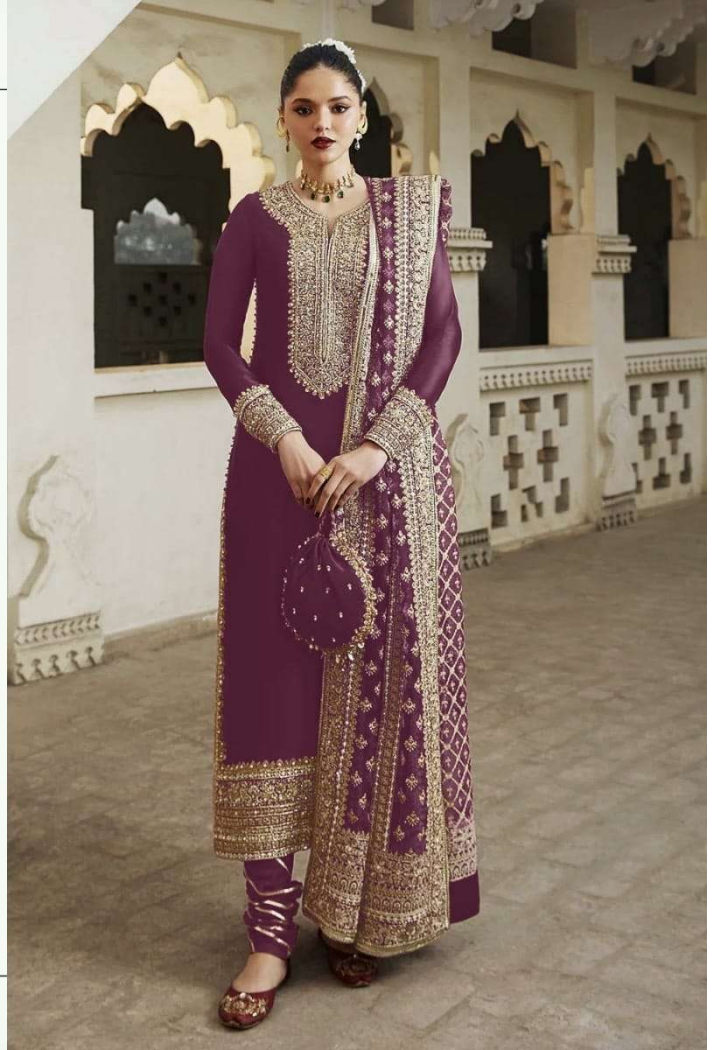

ANAMSA
HIT BEAUTIFUL COLOURS

TOP- PURE FOX GEORGETTE WITH HEAVY EMBROIDERY AND SEQUENCE WORK
BOTTOM/INNER- DULL SHANTOON
DUPATTA- PURE FOX GEORGETTE FANCY DUPATTA AND HEAVY EMBROIDERY

7773
D.No:-411 A

ANAMSA
AA REAL FASHION BRAND

TOP- PURE FOX GEORGETTE WITH HEAVY EMBROIDERY AND SEQUENCE WORK
BOTTOM/INNER- DULL SHANTOON
DUPATTA- PURE FOX GEORGETTE FANCY DUPATTA AND HEAVY EMBROIDERY

7773
D.No:-411 B

ANAMSA

AA REAL FASHION BRAND

TOP- PURE FOX GEORGETTE WITH HEAVY EMBROIDERY AND SEQUENCE WORK
BOTTOM/INNER- DULL SHANTOON
DUPATTA- PURE FOX GEORGETTE FANCY DUPATTA AND HEAVY EMBROIDERY

7773
D.No:-411 C

ANAMSA
AA REAL FASHION BRAND

TOP- PURE FOX GEORGETTE WITH HEAVY EMBROIDERY AND SEQUENCE WORK
BOTTOM/INNER- DULL SHANTOON
DUPATTA- PURE FOX GEORGETTE FANCY DUPATTA AND HEAVY EMBROIDERY

7773
D.No:-411 D

ANAMSA
AA REAL FASHION BRAND

ANAMSA
HIT BEAUTIFUL COLOURS

TOP- PURE FOX GEORGETTE WITH HEAVY EMBROIDERY AND SEQUENCE WORK
BOTTOMINNER- DULL SHANTOON
DUPATTA- PURE FOX GEORGETTE FANCY DUPATTA AND HEAVY EMBROIDERY