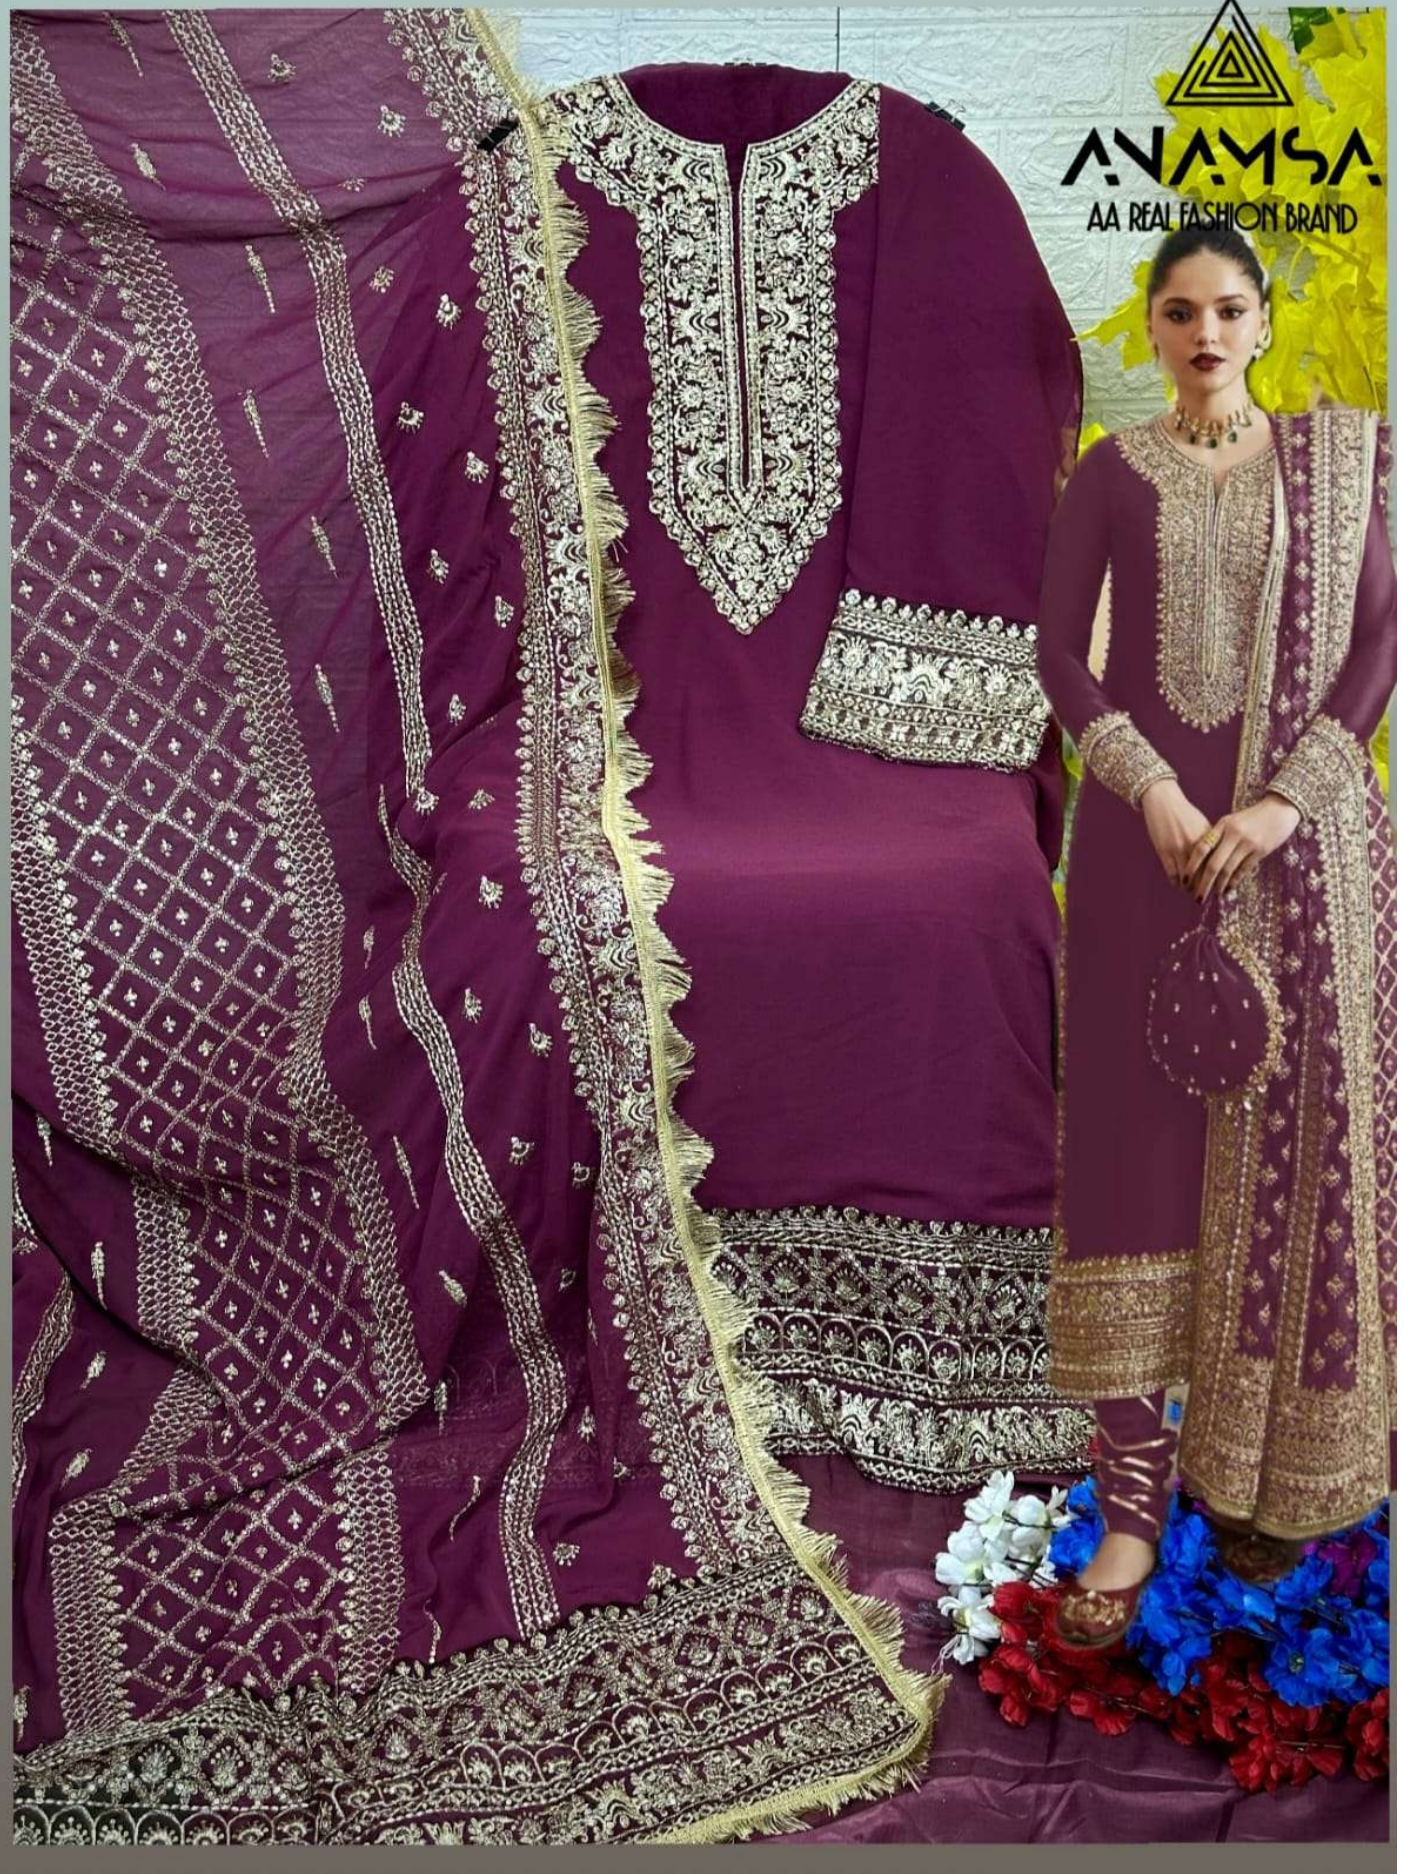

ANAMSA
HIT BEAUTIFUL COLOURS

TOP- PURE FOX GEORGETTE WITH HEAVY EMBROIDERY AND SEQUENCE WORK
BOTTOM/INNER- DULL SHANTOON
DUPATTA- PURE FOX GEORGETTE FANCY DUPATTA AND HEAVY EMBROIDERY

7773
D.No:-411 A

ANAMSA
AA REAL FASHION BRAND

TOP- PURE FOX GEORGETTE WITH HEAVY EMBROIDERY AND SEQUENCE WORK
BOTTOM/INNER- DULL SHANTOON
DUPATTA- PURE FOX GEORGETTE FANCY DUPATTA AND HEAVY EMBROIDERY

7773
D.No:-411 B

ANAMSA

AA REAL FASHION BRAND

TOP- PURE FOX GEORGETTE WITH HEAVY EMBROIDERY AND SEQUENCE WORK
BOTTOM/INNER- DULL SHANTOON
DUPATTA- PURE FOX GEORGETTE FANCY DUPATTA AND HEAVY EMBROIDERY

7773
D.No:-411 C

ANAMSA
AA REAL FASHION BRAND

TOP- PURE FOX GEORGETTE WITH HEAVY EMBROIDERY AND SEQUENCE WORK
BOTTOM/INNER- DULL SHANTOON
DUPATTA- PURE FOX GEORGETTE FANCY DUPATTA AND HEAVY EMBROIDERY

7773
D.No:-411 D

ANAMSA
AA REAL FASHION BRAND

ANAMSA
HIT BEAUTIFUL COLOURS

TOP- PURE FOX GEORGETTE WITH HEAVY EMBROIDERY AND SEQUENCE WORK
BOTTOMINNER- DULL SHANTOON
DUPATTA- PURE FOX GEORGETTE FANCY DUPATTA AND HEAVY EMBROIDERY