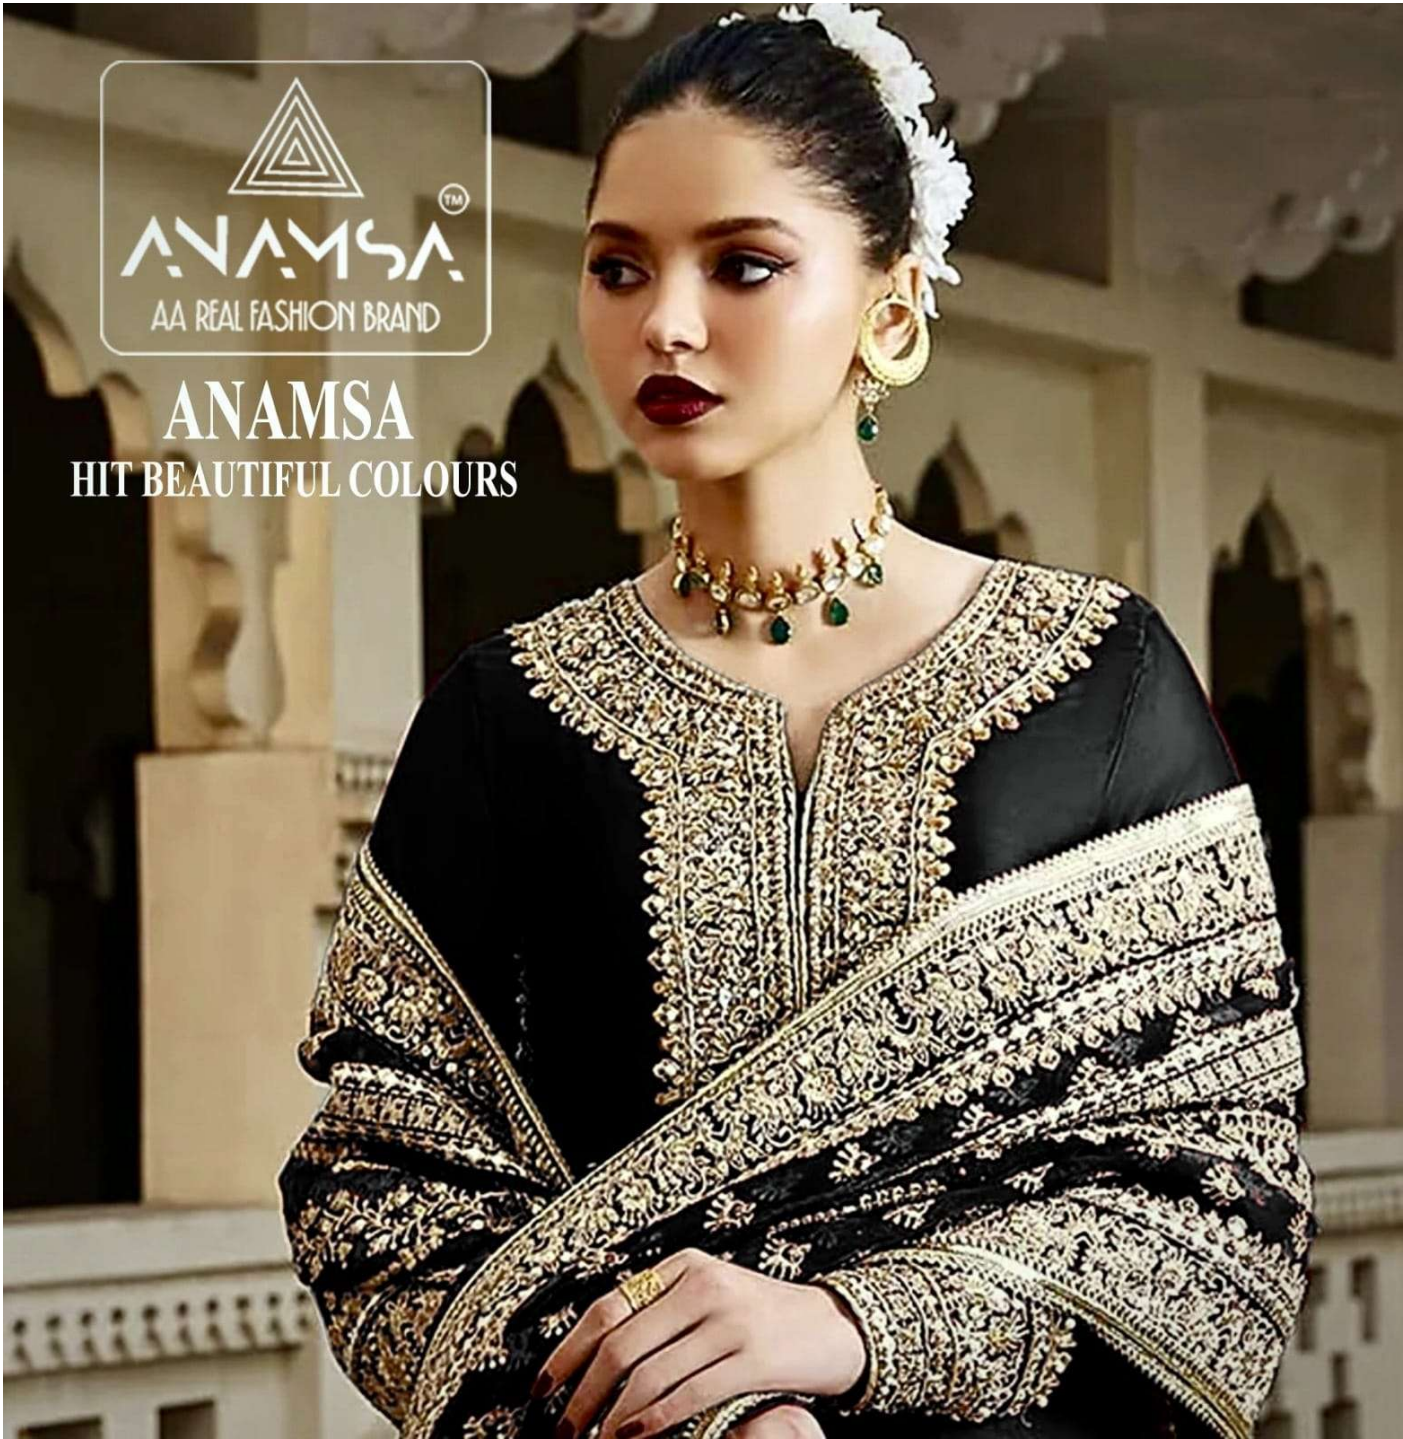

ANAMSA
HIT BEAUTIFUL COLOURS

TOP- PURE FOX GEORGETTE WITH HEAVY EMBROIDERY AND SEQUENCE WORK
BOTTOM/INNER- DULL SHANTOON
DUPATTA- PURE FOX GEORGETTE FANCY DUPATTA AND HEAVY EMBROIDERY

7773
D.No:-411 A

ANAMSA
AA REAL FASHION BRAND

TOP- PURE FOX GEORGETTE WITH HEAVY EMBROIDERY AND SEQUENCE WORK
BOTTOM/INNER- DULL SHANTOON
DUPATTA- PURE FOX GEORGETTE FANCY DUPATTA AND HEAVY EMBROIDERY

7773
D.No:-411 B

ANAMSA

AA REAL FASHION BRAND

TOP- PURE FOX GEORGETTE WITH HEAVY EMBROIDERY AND SEQUENCE WORK
BOTTOM/INNER- DULL SHANTOON
DUPATTA- PURE FOX GEORGETTE FANCY DUPATTA AND HEAVY EMBROIDERY

7773
D.No:-411 C

ANAMSA
AA REAL FASHION BRAND

TOP- PURE FOX GEORGETTE WITH HEAVY EMBROIDERY AND SEQUENCE WORK
BOTTOM/INNER- DULL SHANTOON
DUPATTA- PURE FOX GEORGETTE FANCY DUPATTA AND HEAVY EMBROIDERY

7773
D.No:-411 D

ANAMSA
AA REAL FASHION BRAND

ANAMSA
HIT BEAUTIFUL COLOURS

TOP- PURE FOX GEORGETTE WITH HEAVY EMBROIDERY AND SEQUENCE WORK
BOTTOMINNER- DULL SHANTOON
DUPATTA- PURE FOX GEORGETTE FANCY DUPATTA AND HEAVY EMBROIDERY