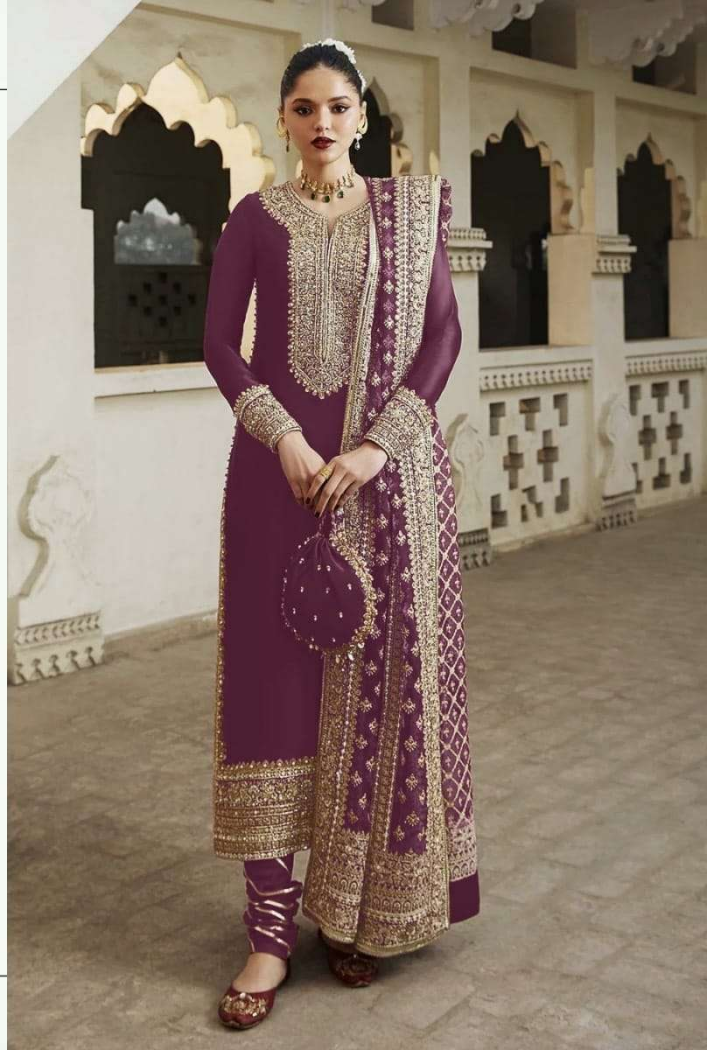

ANAMSA
HIT BEAUTIFUL COLOURS

TOP- PURE FOX GEORGETTE WITH HEAVY EMBROIDERY AND SEQUENCE WORK
BOTTOM/INNER- DULL SHANTOON
DUPATTA- PURE FOX GEORGETTE FANCY DUPATTA AND HEAVY EMBROIDERY

7773
D.No:-411 A

ANAMSA
AA REAL FASHION BRAND

TOP- PURE FOX GEORGETTE WITH HEAVY EMBROIDERY AND SEQUENCE WORK
BOTTOM/INNER- DULL SHANTOON
DUPATTA- PURE FOX GEORGETTE FANCY DUPATTA AND HEAVY EMBROIDERY

7773
D.No:-411 B

ANAMSA

AA REAL FASHION BRAND

TOP- PURE FOX GEORGETTE WITH HEAVY EMBROIDERY AND SEQUENCE WORK
BOTTOM/INNER- DULL SHANTOON
DUPATTA- PURE FOX GEORGETTE FANCY DUPATTA AND HEAVY EMBROIDERY

7773
D.No:-411 C

ANAMSA
AA REAL FASHION BRAND

TOP- PURE FOX GEORGETTE WITH HEAVY EMBROIDERY AND SEQUENCE WORK
BOTTOM/INNER- DULL SHANTOON
DUPATTA- PURE FOX GEORGETTE FANCY DUPATTA AND HEAVY EMBROIDERY

7773
D.No:-411 D

ANAMSA
AA REAL FASHION BRAND

ANAMSA
HIT BEAUTIFUL COLOURS

TOP- PURE FOX GEORGETTE WITH HEAVY EMBROIDERY AND SEQUENCE WORK
BOTTOMINNER- DULL SHANTOON
DUPATTA- PURE FOX GEORGETTE FANCY DUPATTA AND HEAVY EMBROIDERY