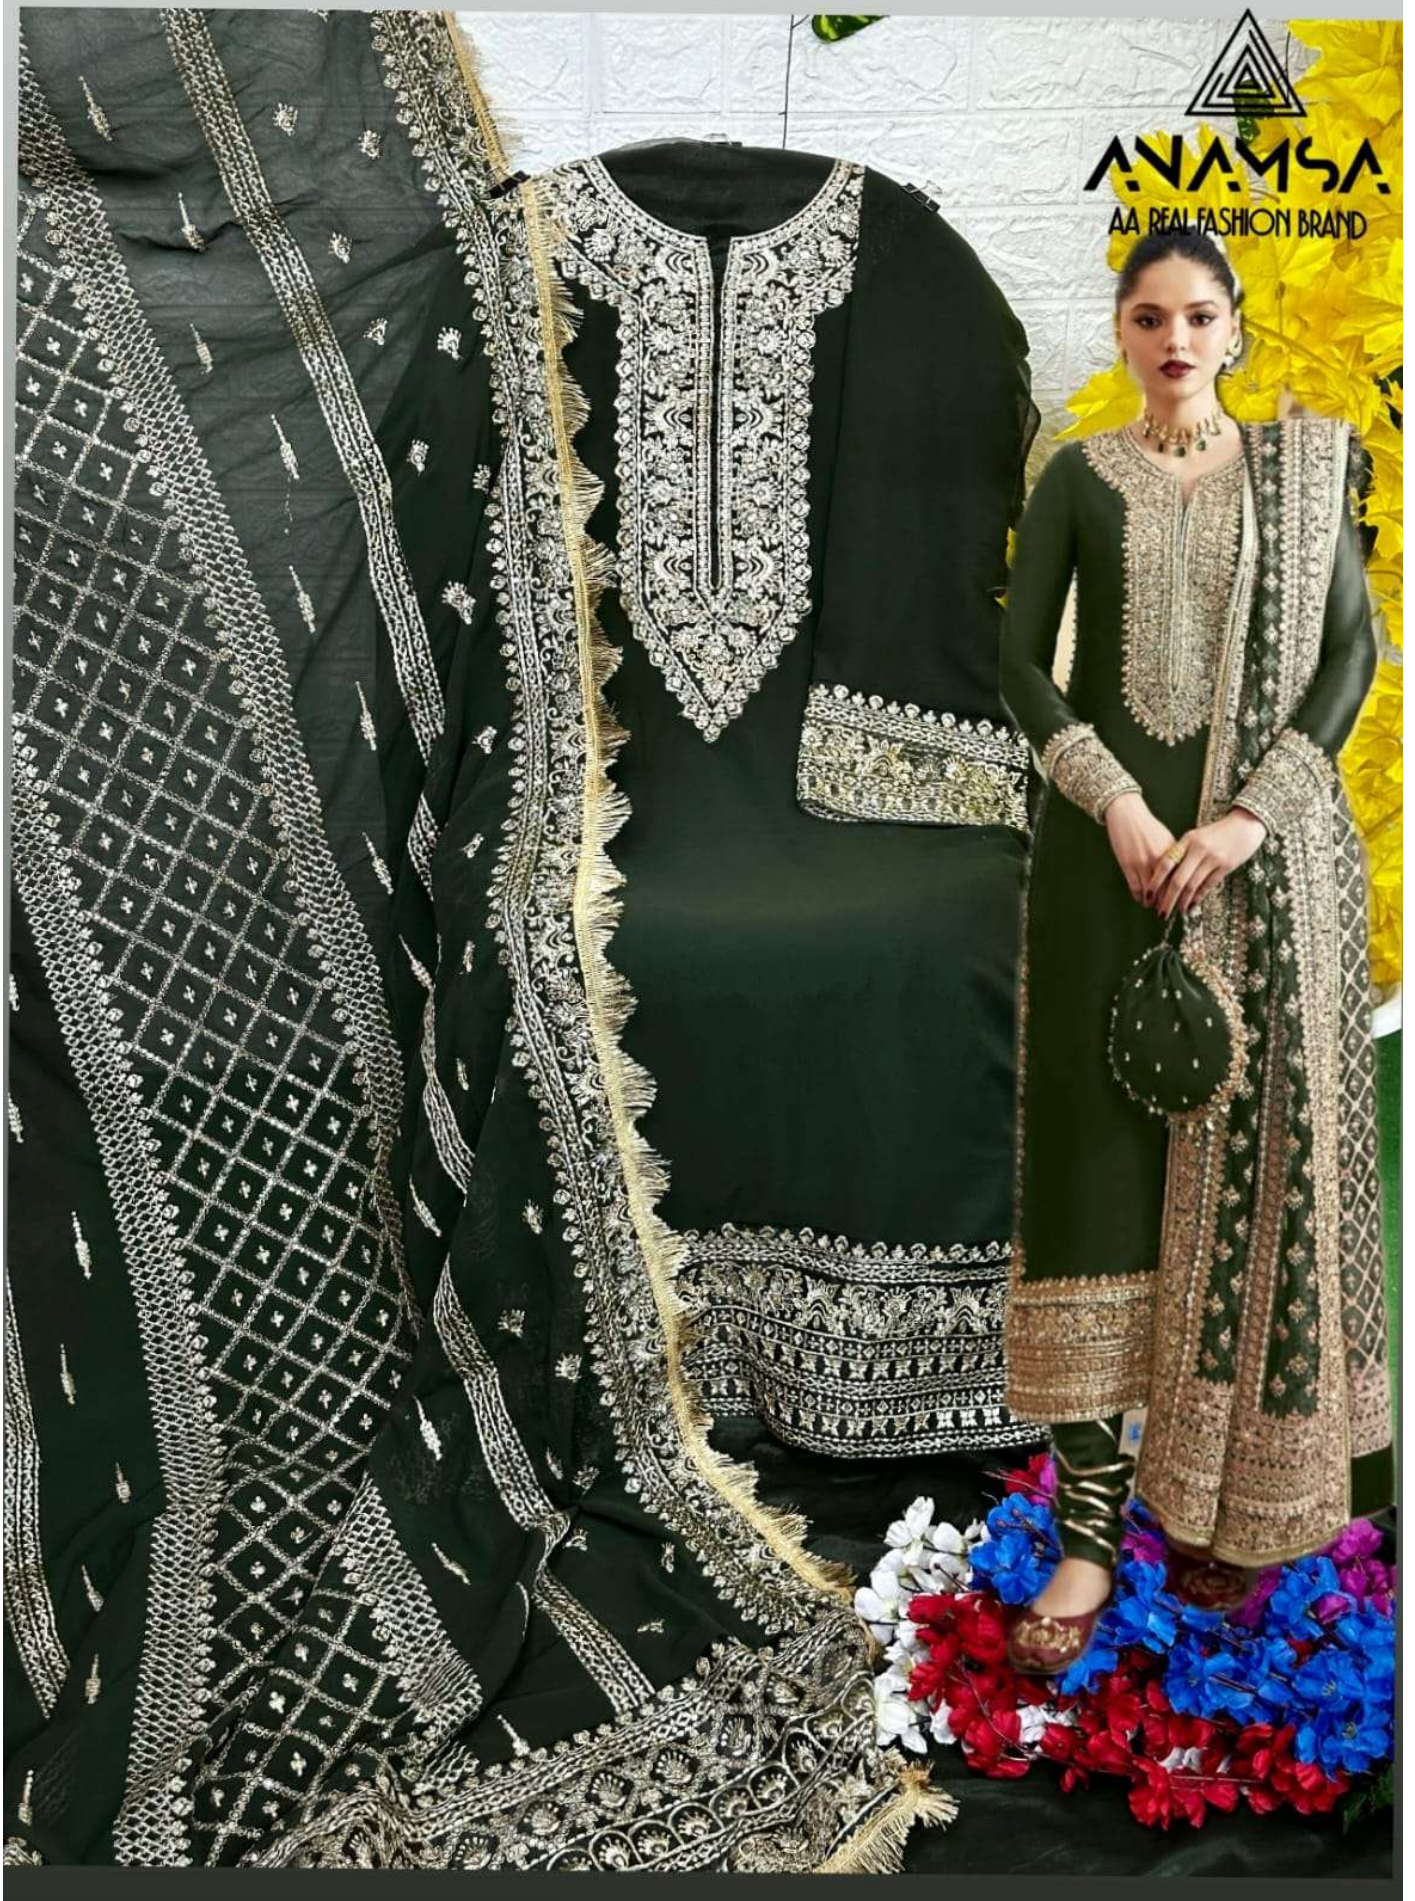

ANAMSA
HIT BEAUTIFUL COLOURS

TOP- PURE FOX GEORGETTE WITH HEAVY EMBROIDERY AND SEQUENCE WORK
BOTTOM/INNER- DULL SHANTOON
DUPATTA- PURE FOX GEORGETTE FANCY DUPATTA AND HEAVY EMBROIDERY

7773
D.No:-411 A

ANAMSA
AA REAL FASHION BRAND

TOP- PURE FOX GEORGETTE WITH HEAVY EMBROIDERY AND SEQUENCE WORK
BOTTOM/INNER- DULL SHANTOON
DUPATTA- PURE FOX GEORGETTE FANCY DUPATTA AND HEAVY EMBROIDERY

7773
D.No:-411 B

ANAMSA

AA REAL FASHION BRAND

TOP- PURE FOX GEORGETTE WITH HEAVY EMBROIDERY AND SEQUENCE WORK
BOTTOM/INNER- DULL SHANTOON
DUPATTA- PURE FOX GEORGETTE FANCY DUPATTA AND HEAVY EMBROIDERY

7773
D.No:-411 C

ANAMSA
AA REAL FASHION BRAND

TOP- PURE FOX GEORGETTE WITH HEAVY EMBROIDERY AND SEQUENCE WORK
BOTTOM/INNER- DULL SHANTOON
DUPATTA- PURE FOX GEORGETTE FANCY DUPATTA AND HEAVY EMBROIDERY

7773
D.No:-411 D

ANAMSA
AA REAL FASHION BRAND

ANAMSA
HIT BEAUTIFUL COLOURS

TOP- PURE FOX GEORGETTE WITH HEAVY EMBROIDERY AND SEQUENCE WORK
BOTTOMINNER- DULL SHANTOON
DUPATTA- PURE FOX GEORGETTE FANCY DUPATTA AND HEAVY EMBROIDERY