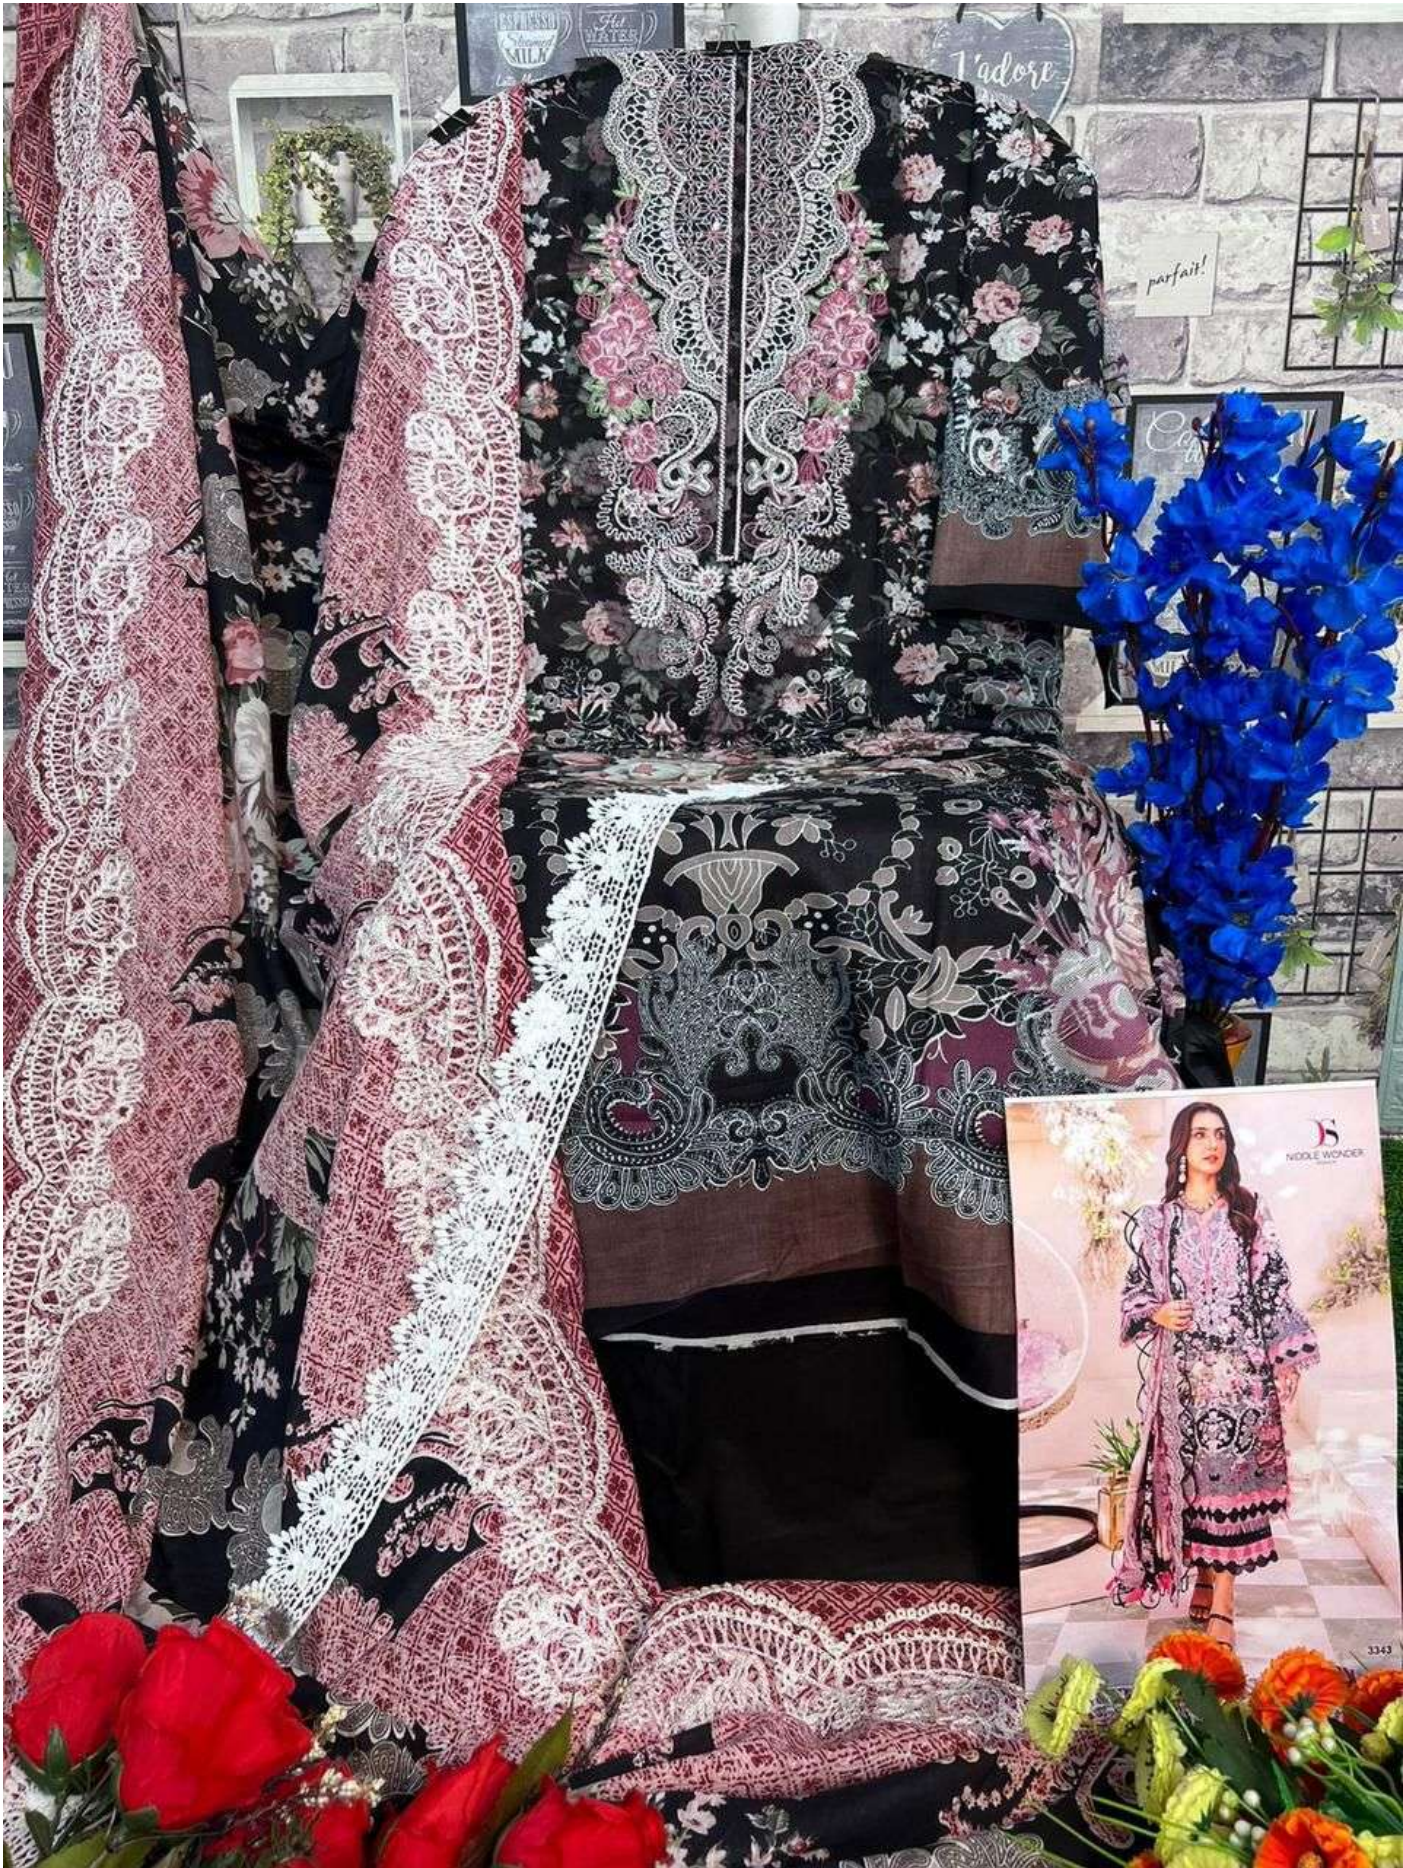

Style is a reflection of your attitude and your personality

3343

Style is a reflection of your attitude and your personality

3343

ESPRESSO
HOT WATER

J'adore

parfait!