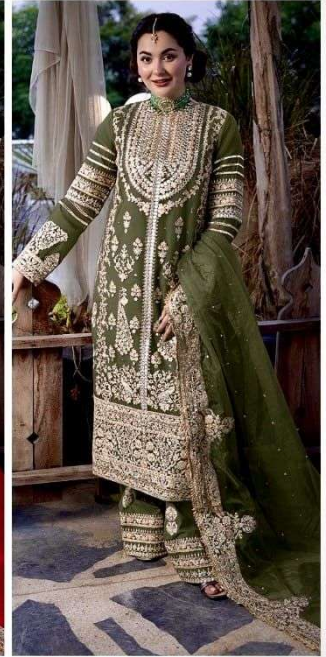

7773
D.No:-203 L