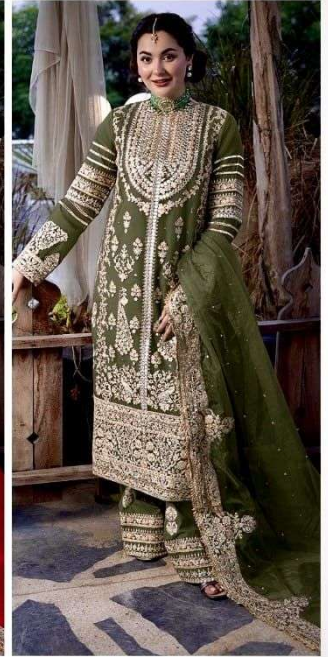

7773
D.No:-203 L