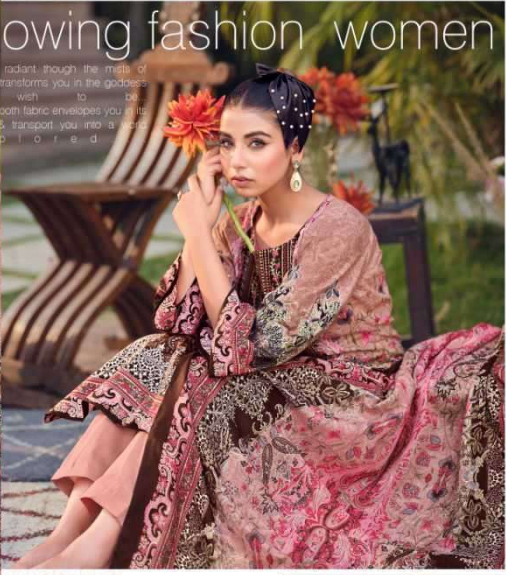

Glowing fashion women

Belliza®
Designer Studio

D.NO.903-007
ALL EYES WILL BE ON YOU