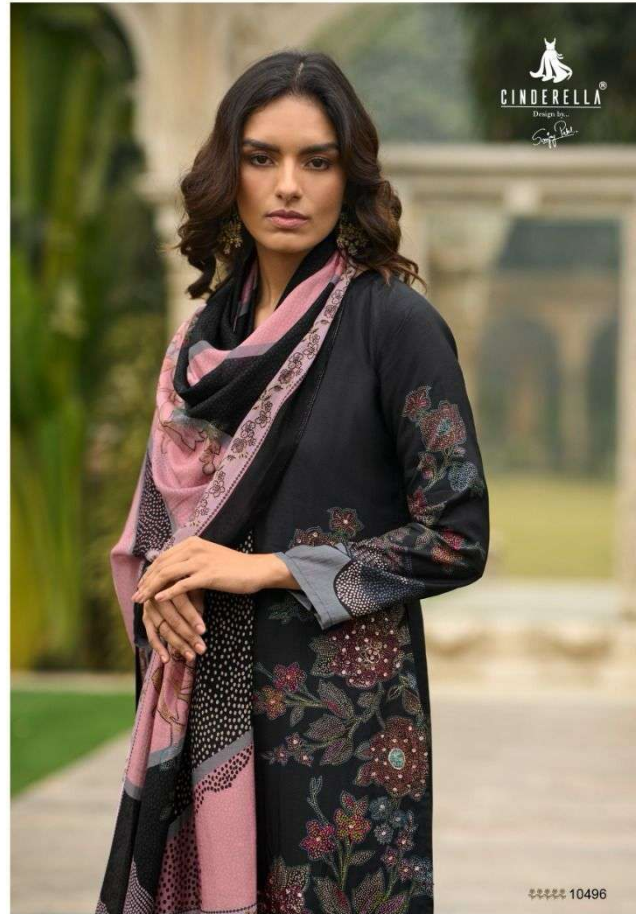

CINDERELLA®
Design by
Saffi Patel

Juliet

10492

CINDERELLA®
Designs from
Sangeeta

***** 10494

10495

CINDERELLA[®]
Design by
Saffron

Juliet

TOP

PURE BAMBARG MUSLIN DIGITAL PRINT WITH
HANDWORK

DUPATTA

PURE AEREE SILK DIGITAL PRINT

BOTTOM

PURE RAYON

DESIGN : 6

RATE : 1795/-