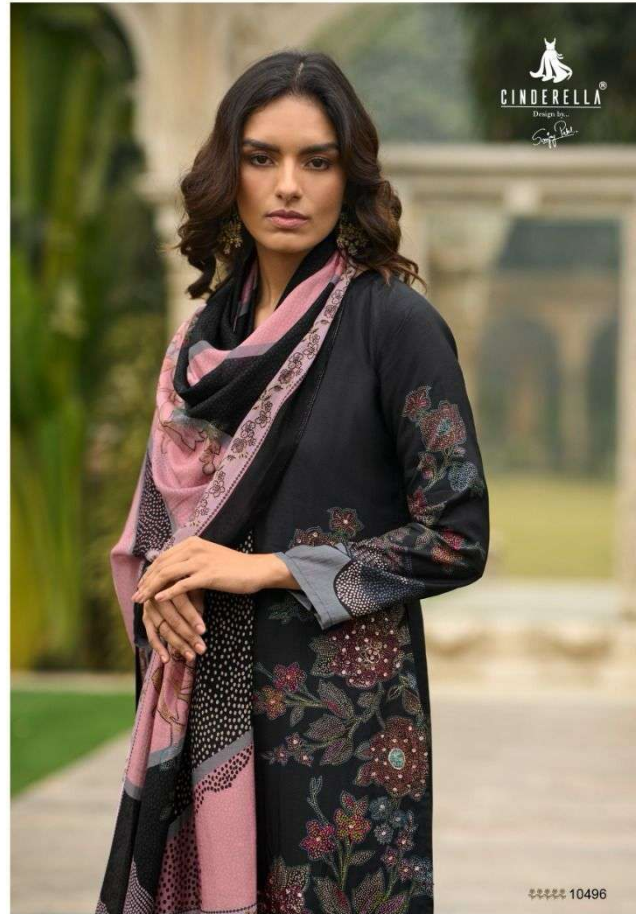

CINDERELLA[®]
Design by
Saffi Patel

Juliet

10492

10495

CINDERELLA[®]
Design by
Saffron

Juliet

TOP

PURE BAMBARG MUSLIN DIGITAL PRINT WITH
HANDWORK

DUPATTA

PURE AEREE SILK DIGITAL PRINT

BOTTOM

PURE RAYON

DESIGN : 6

RATE : 1795/-

TOTAL : 10770 +GST

10491