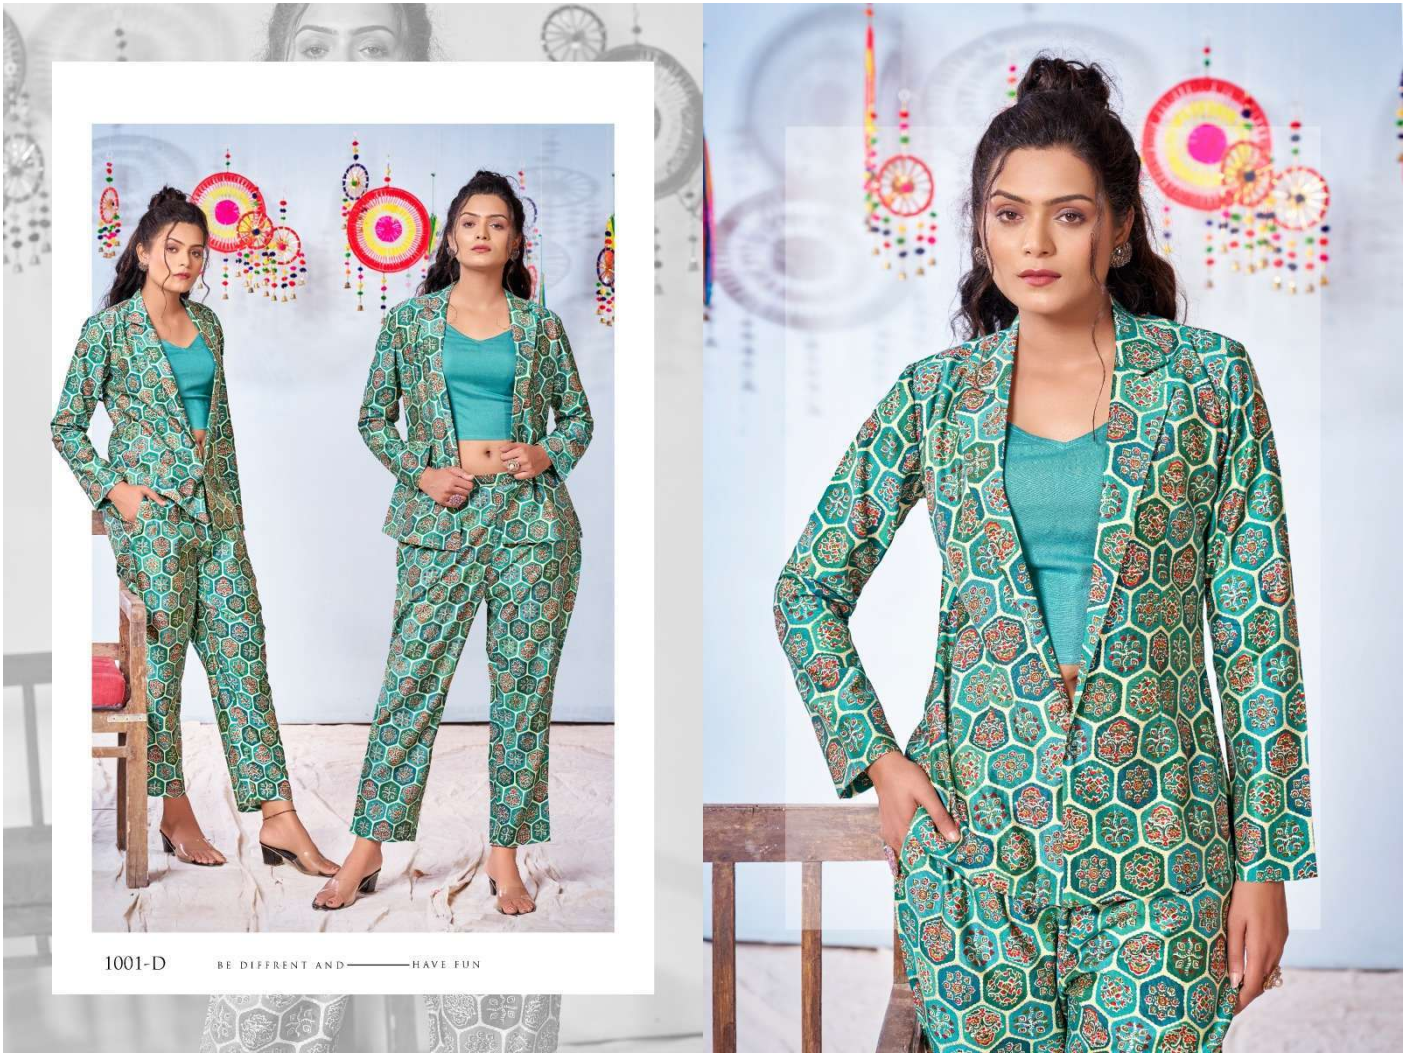

1001-D

BE DIFFERENT AND HAVE FUN