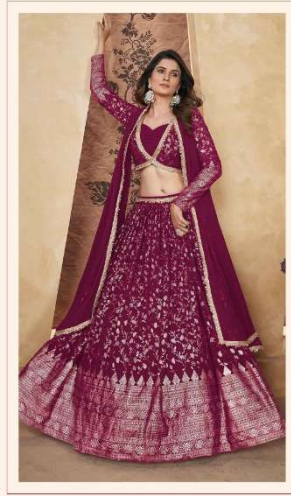

2402

शुभकला

GIRLY VOL. 29