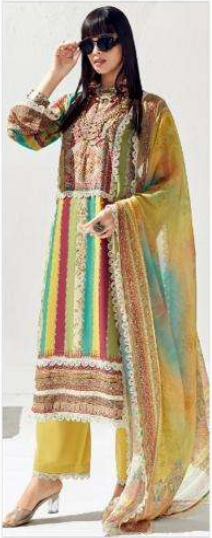

HEER

Layla

9281

HEER

9282

HEER

9283

HEER

9284

HEER

9285

9286

Layla

TOP

PURE COTTON LAWN WITH DIGITAL PRINT AND SCALLOPED EMBROIDERY BORDER ON HEMLINE AND SLEEVES

DUPATTA

PURE MODALE COTTON WITH DIGITAL AND SCALLOPED EMBROIDERY LACE

BOTTOM

PURE COTTON WITH SCALLOPED EMBROIDERY LACE

Heer

HEER

Layla

9281

9282

9283

9284

9285

9286