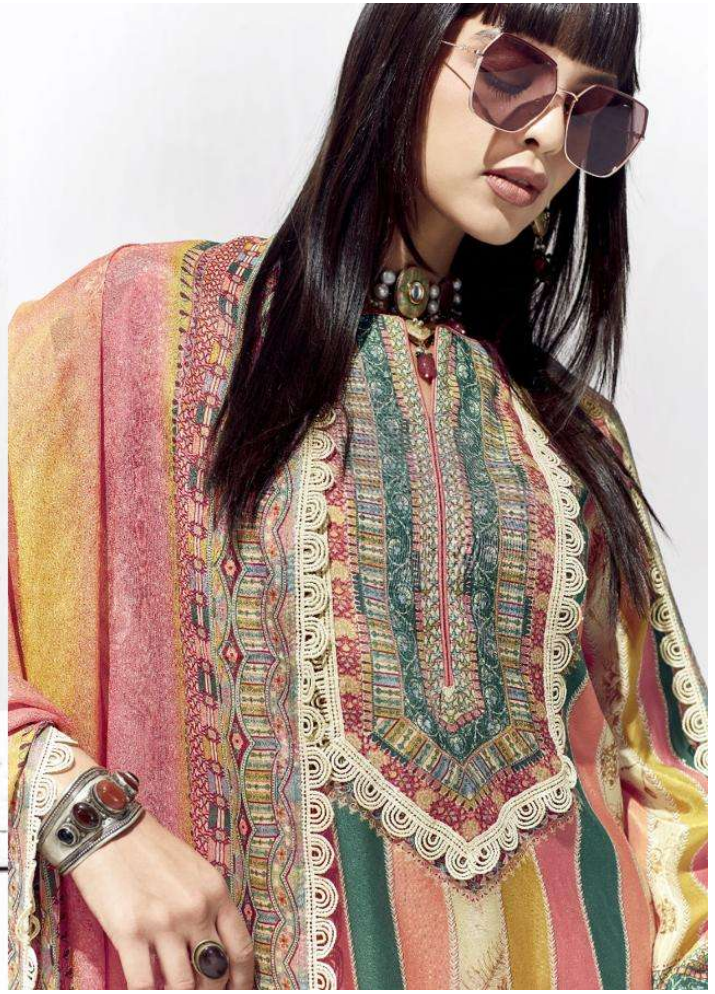

HEER

Layla

9281

HEER

9282

HEER

9283

HEER

9284

HEER

9285

9286

Layla

TOP

PURE COTTON LAWN WITH DIGITAL PRINT AND SCALLOPED EMBROIDERY BORDER ON HEMLINE AND SLEEVES

DUPATTA

PURE MODALE COTTON WITH DIGITAL AND SCALLOPED EMBROIDERY LACE

BOTTOM

PURE COTTON WITH SCALLOPED EMBROIDERY LACE

Heer

HEER

Layla

9281

9282