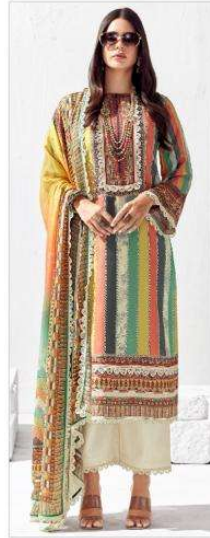

HEER

Layla

9281

HEER

9282

HEER

9283

HEER

9284

HEER

9285

9286

Layla

TOP

PURE COTTON LAWN WITH DIGITAL PRINT AND SCALLOPED EMBROIDERY BORDER ON HEMLINE AND SLEEVES

DUPATTA

PURE MODALE COTTON WITH DIGITAL AND SCALLOPED EMBROIDERY LACE

BOTTOM

PURE COTTON WITH SCALLOPED EMBROIDERY LACE

Heer

HEER

Layla

9281

9282

9283

9284

9285

9286