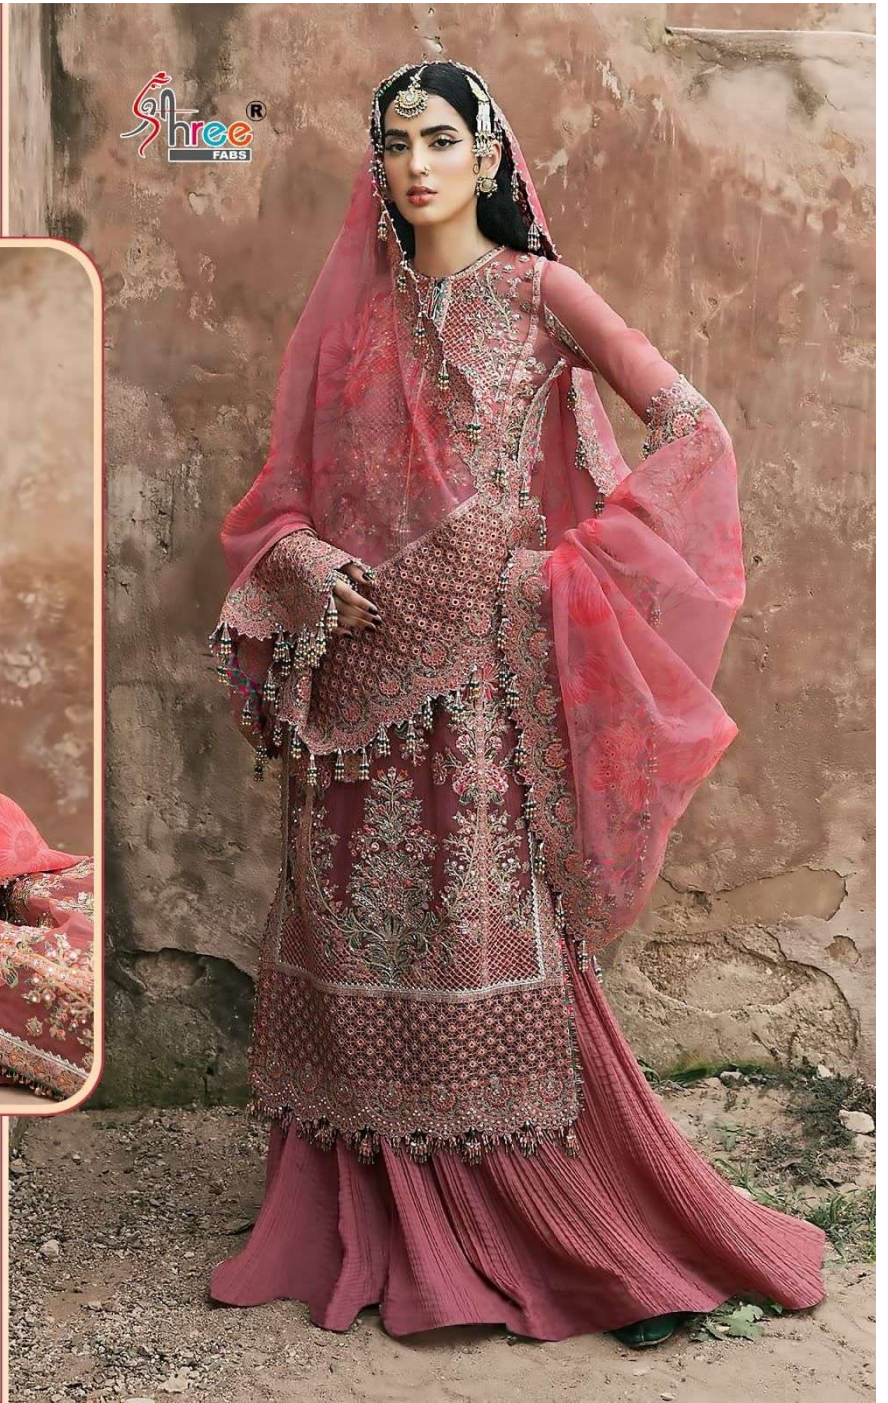

TOP:- FOX GEORGETTE
DUPATTA:- ORGANZA WITH
EMBROIDERY
BOTTOM / INNER:- SANTOON

K-1658

TOP:- FOX GEORGETTE
DUPATTA:- ORGANZA WITH
EMBROIDERY
BOTTOM / INNER:- SANTOON

K-1658

Shree[®]
FABS

TOP: FOX GEORGETTE
DUPATTA: ORGANZA WITH
EMBROIDERY
BOTTOM / INNER: SANTOON

S-658

Shree[®]
FABS

Shree[®]
FABS