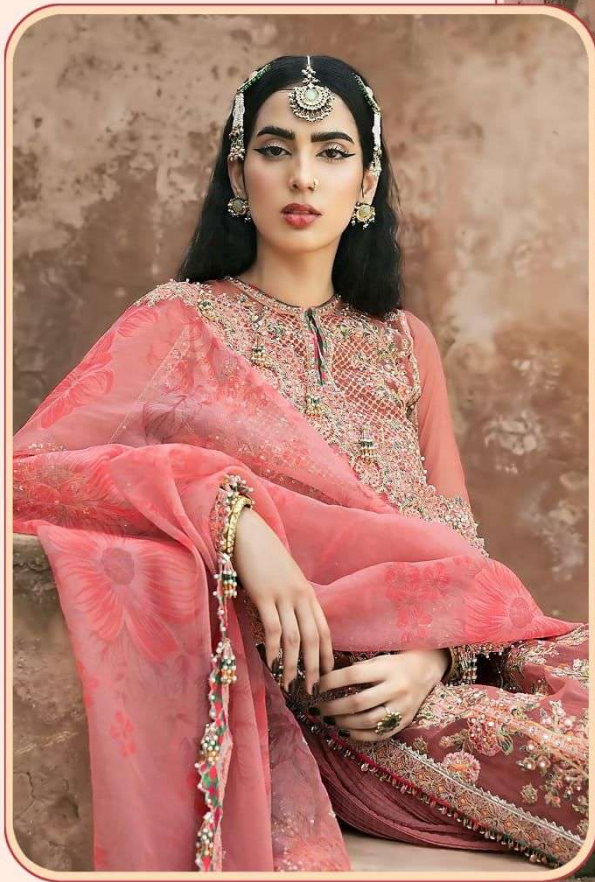

TOP:- FOX GEORGETTE
DUPATTA:- ORGANZA WITH
EMBROIDERY
BOTTOM / INNER:- SANTOON

K-1658

TOP:- FOX GEORGETTE
DUPATTA:- ORGANZA WITH
EMBROIDERY
BOTTOM / INNER:- SANTOON

K-1658

Shree[®]
FABS

TOP - FOX GEORGETTE
DUPATTA - ORGANZA WITH
EMBROIDERY
BOTTOM / INNER - SANTOON