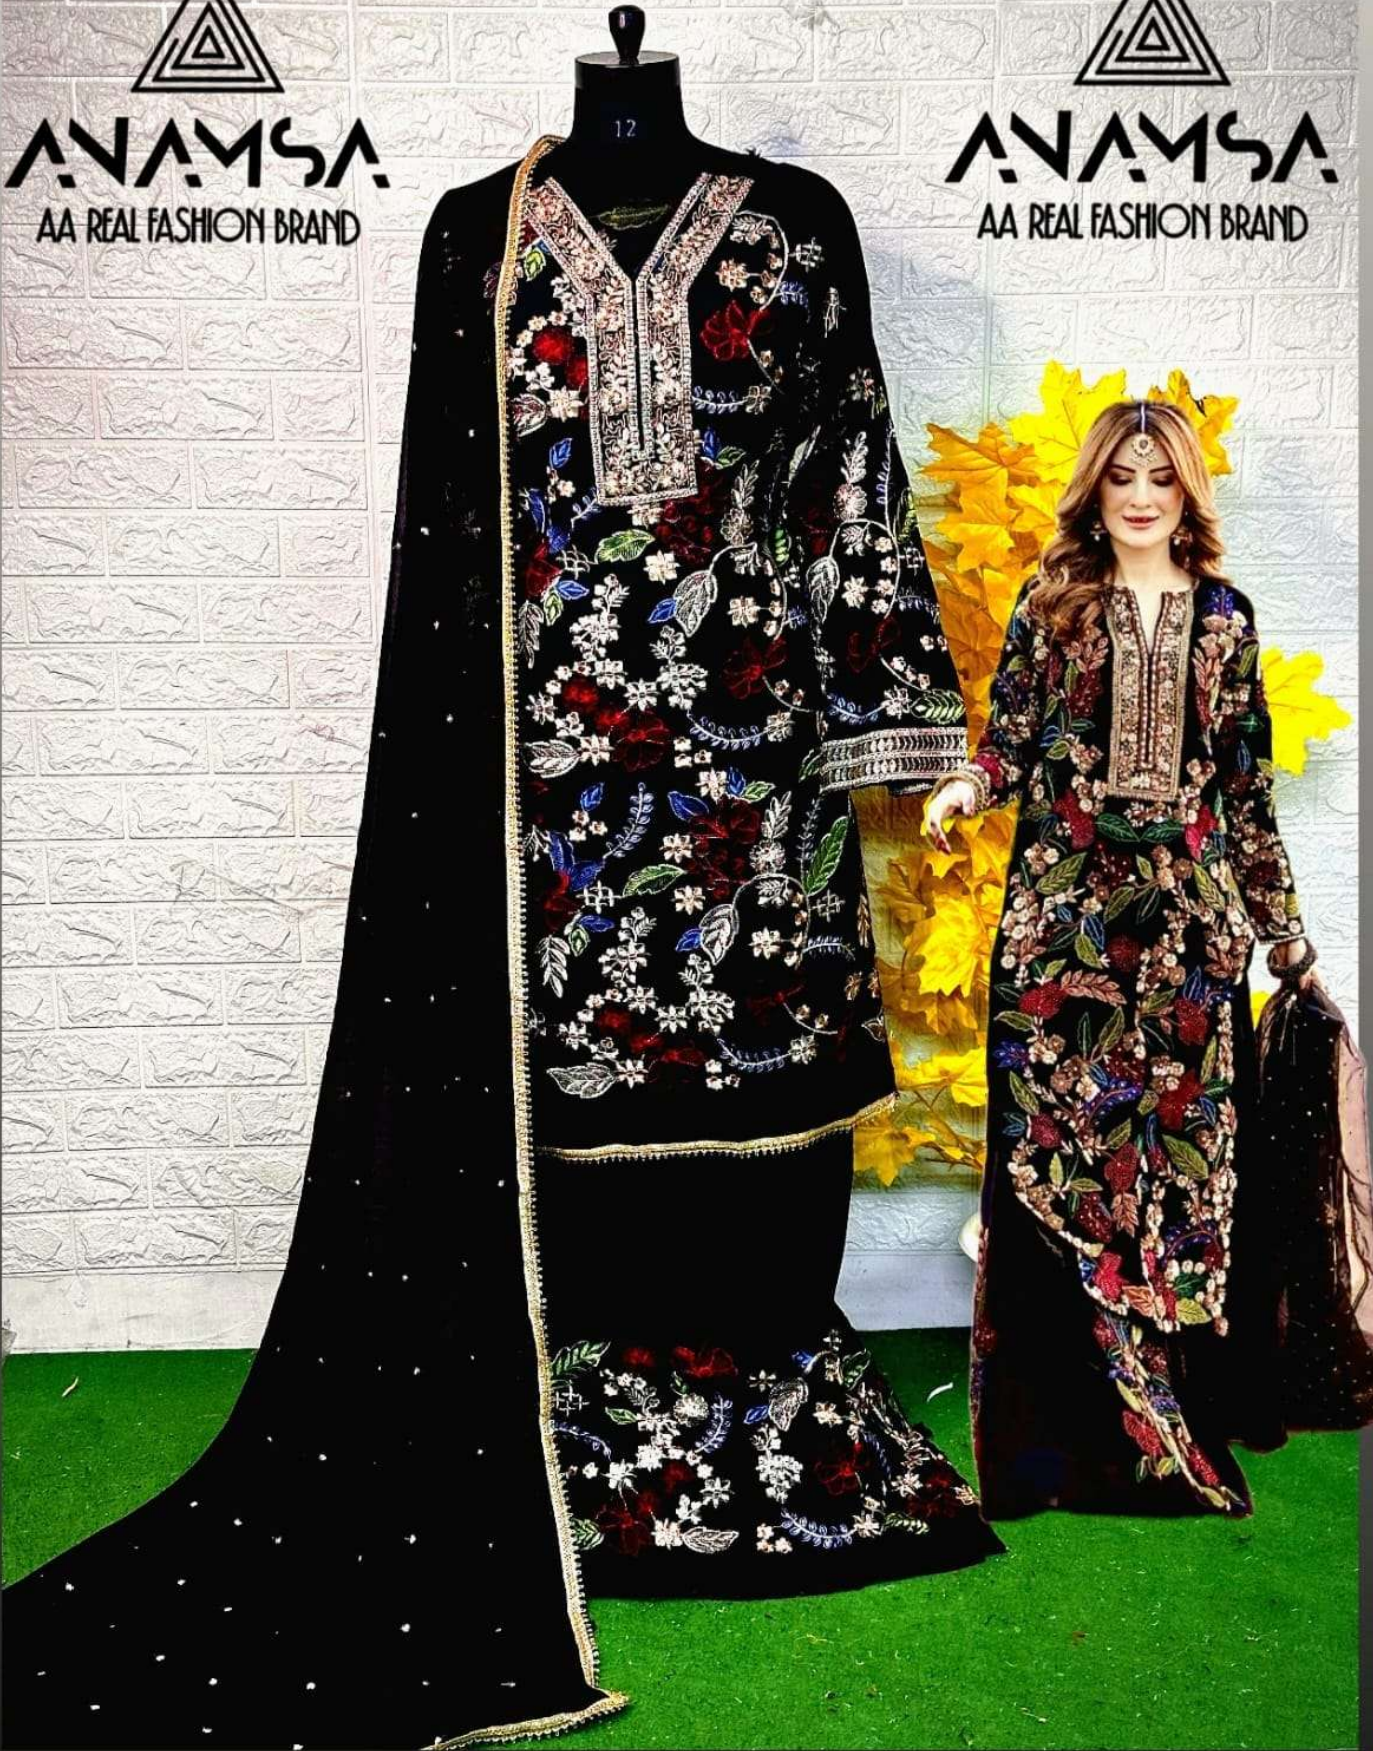

ANAMSA

AA REAL FASHION BRAND

ANAMSA

AA REAL FASHION BRAND

ANAMSA
AA REAL FASHION BRAND

12

ANAMSA
AA REAL FASHION BRAND

SEMI STICH COLLECTION

TOP- PURE HEAVY QUALITY RAYON WITH HEAVY EMBROIDERY AND SEQUENCE WORK
BOTTOM- HEAVY QUALITY RAYON WITH HEAVY EMBROIDERY
DUPATTA- PURE FOX GEORGETTE FANCY DUPATTA WITH HEAVY EMBROIDERY

7773
D.No:-435