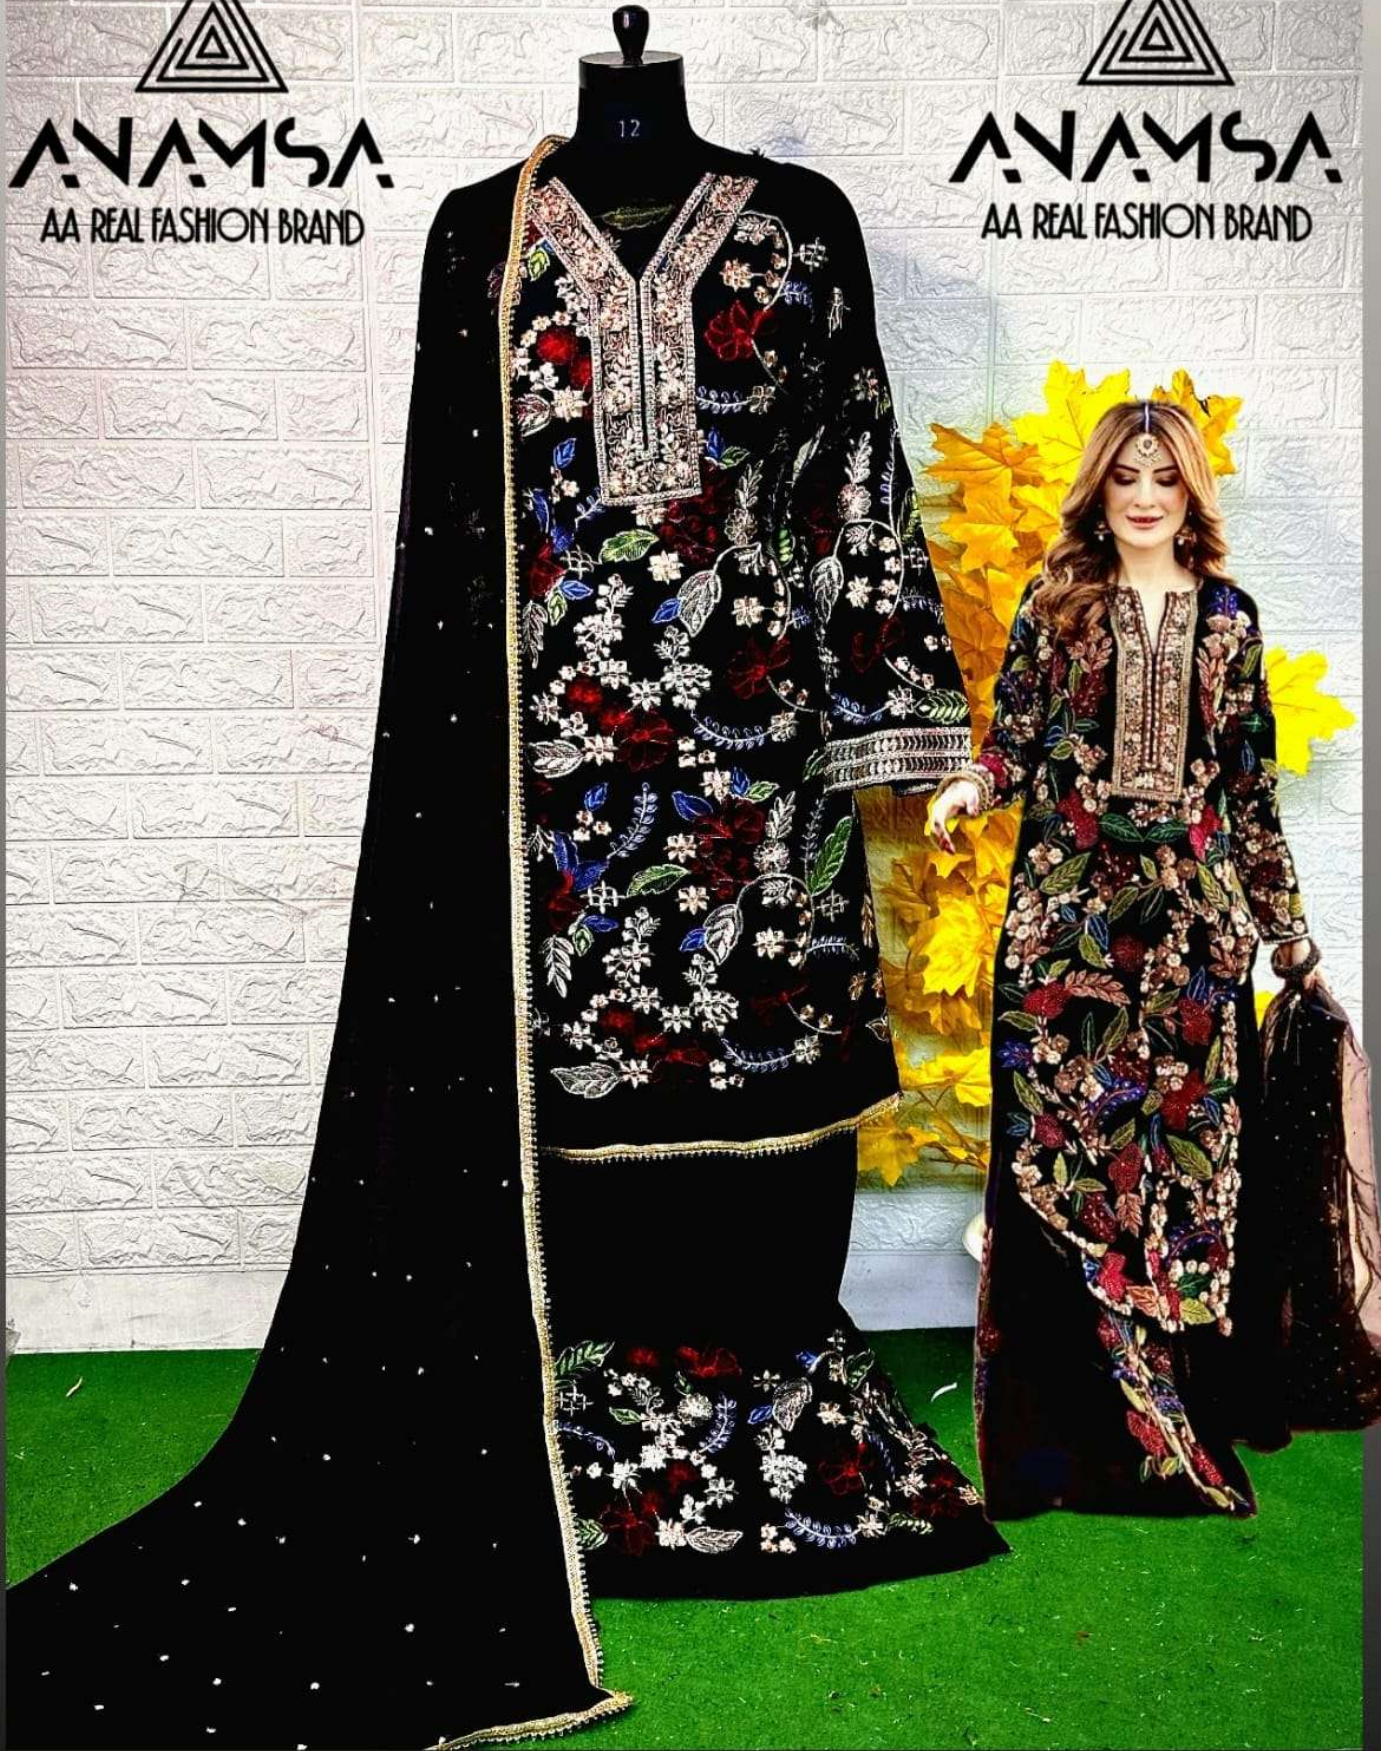

**ANAMSA**

AA REAL FASHION BRAND

**ANAMSA**

AA REAL FASHION BRAND

**ANAMSA**  
AA REAL FASHION BRAND

12

**ANAMSA**  
AA REAL FASHION BRAND

SEMI STICH COLLECTION

**TOP-** PURE HEAVY QUALITY RAYON WITH HEAVY EMBROIDERY AND SEQUENCE WORK  
**BOTTOM-** HEAVY QUALITY RAYON WITH HEAVY EMBROIDERY  
**DUPATTA-** PURE FOX GEORGETTE FANCY DUPATTA WITH HEAVY EMBROIDERY

7773  
D.No:-435