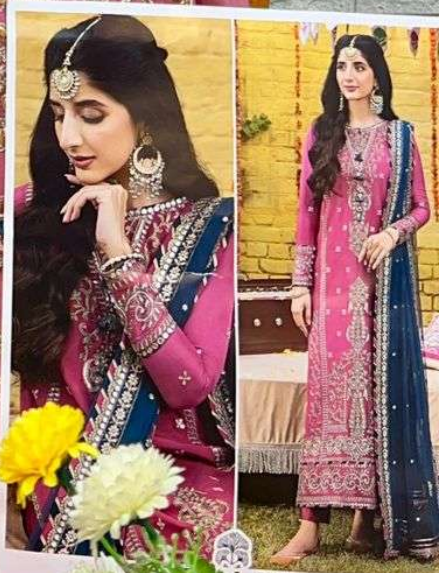

ZAHA

D.No.10277

TOP Faux Georgette with Embroidery

BOTTOM-INNER Dull Santoon

DUPATTA Faux Georgette with Embroidery

ZAHA

D.No.10277

TOP Faux Georgette with Embroidery

BOTTOM-INNER Dull Santoon

DUPATTA Faux Georgette with Embroidery

TOP
D.No.10277
Santoon
Lux Geon
Santoon