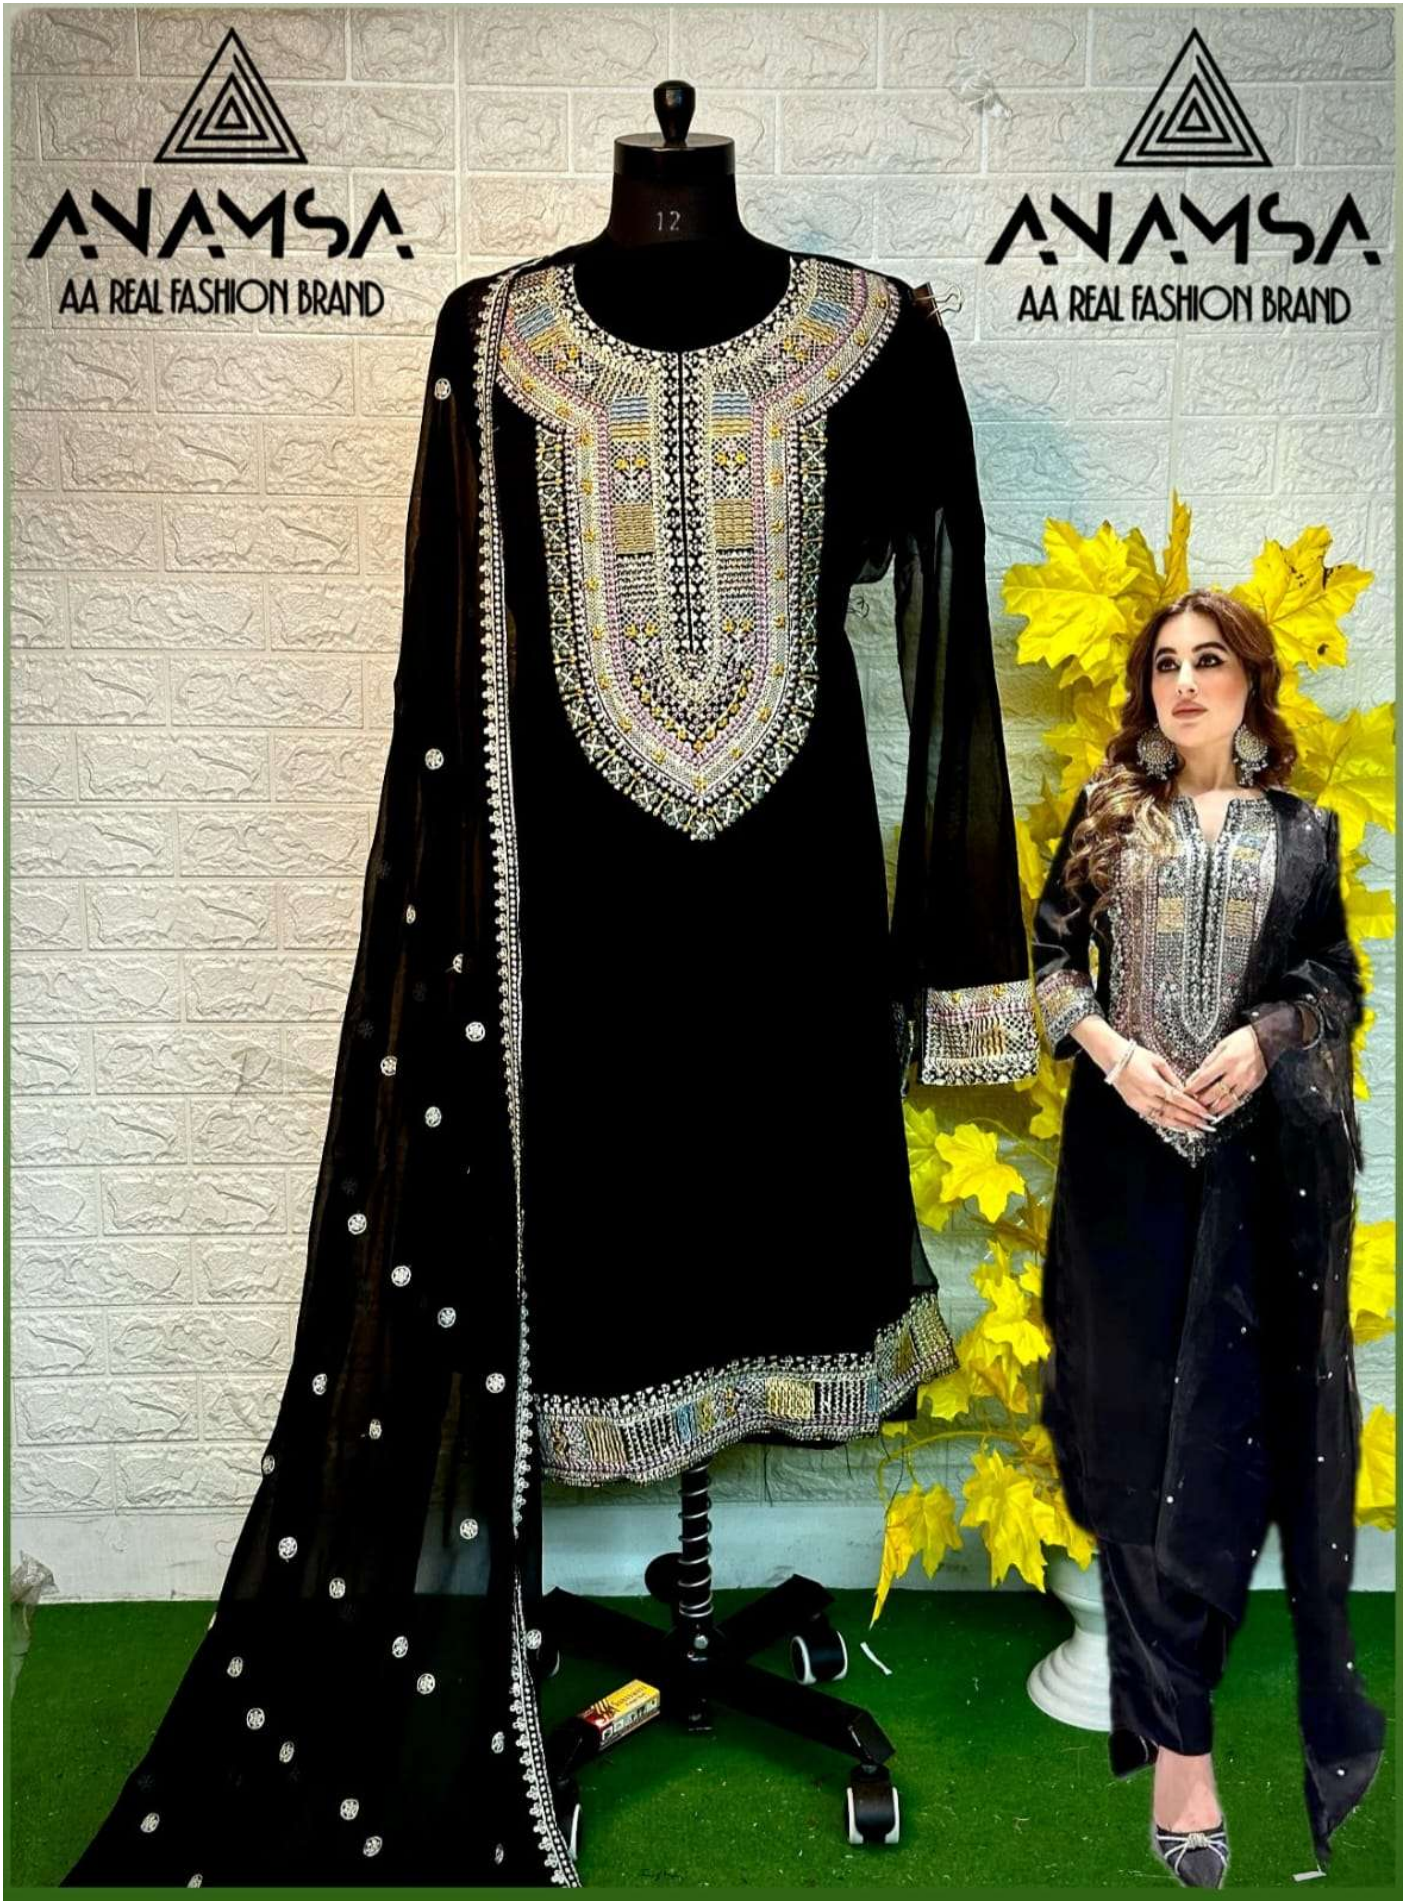

ANAMSA
AA REAL FASHION BRAND

ANAMSA
AA REAL FASHION BRAND

ANAMSA
AA REAL FASHION BRAND

ANAMSA
AA REAL FASHION BRAND

SEMI STICH COLLECTION

TOP- PURE FOX GEORGETTE WITH HEAVY EMBROIDERY AND SEQUENCE WORK

BOTTOMINNER- DULL SHANTOON

DUPATTA- PURE GEORGETTE FANCY DUPATTA AND HEAVY EMBROIDERY

7773
D.No:-434