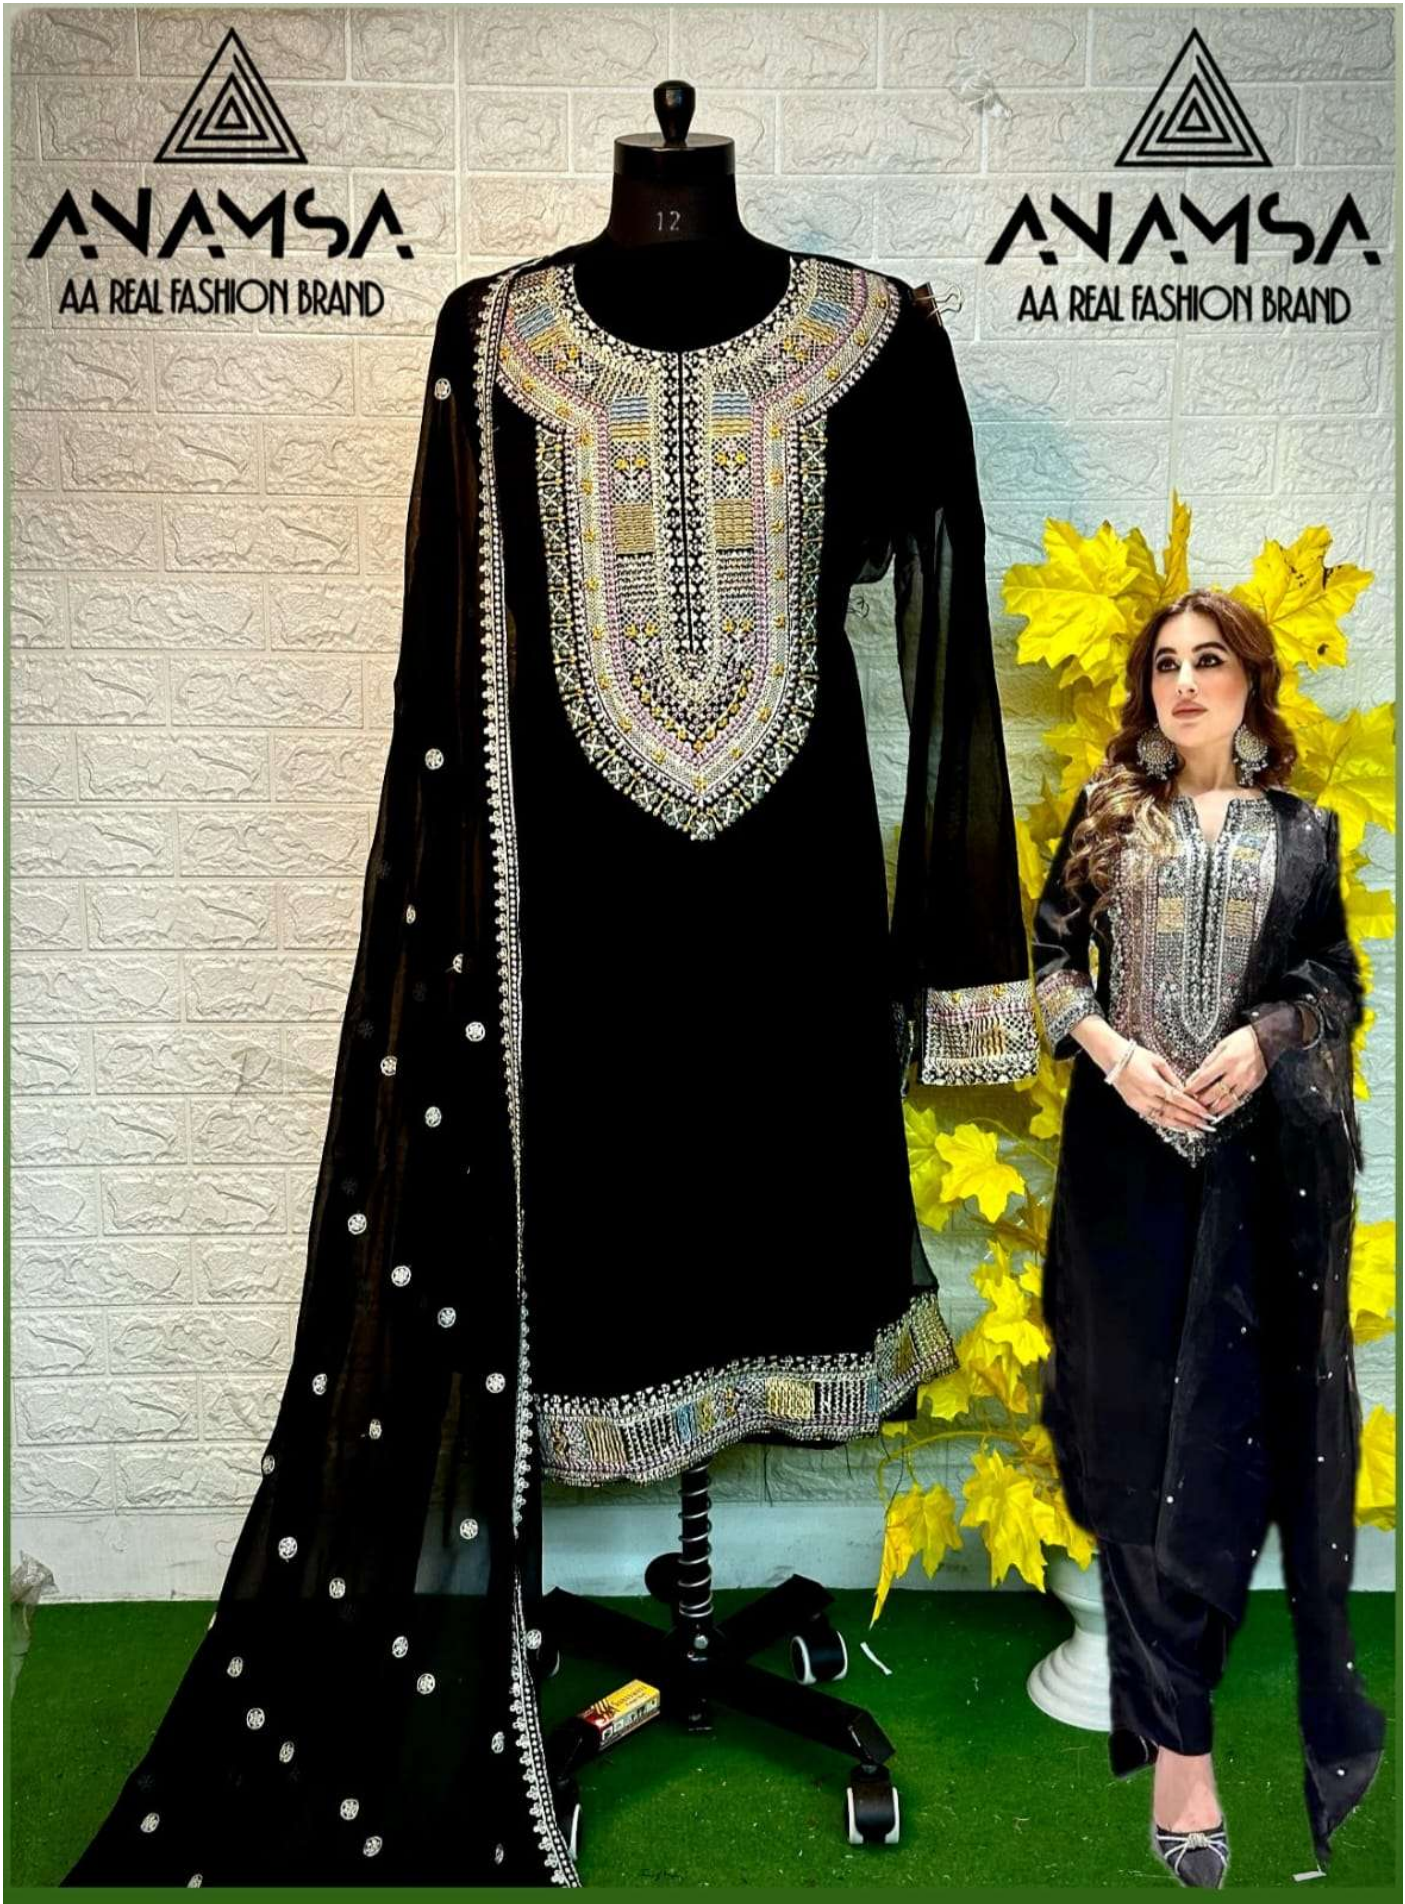

ANAMSA  
AA REAL FASHION BRAND

ANAMSA  
AA REAL FASHION BRAND

ANAMSA  
AA REAL FASHION BRAND

**ANAMSA**  
AA REAL FASHION BRAND

**ANAMSA**  
AA REAL FASHION BRAND

SEMI STICH COLLECTION

**TOP-** PURE FOX GEORGETTE WITH HEAVY EMBROIDERY AND SEQUENCE WORK  
**BOTTOMINNER-** DULL SHANTOON  
**DUPATTA-** PURE GEORGETTE FANCY DUPATTA AND HEAVY EMBROIDERY