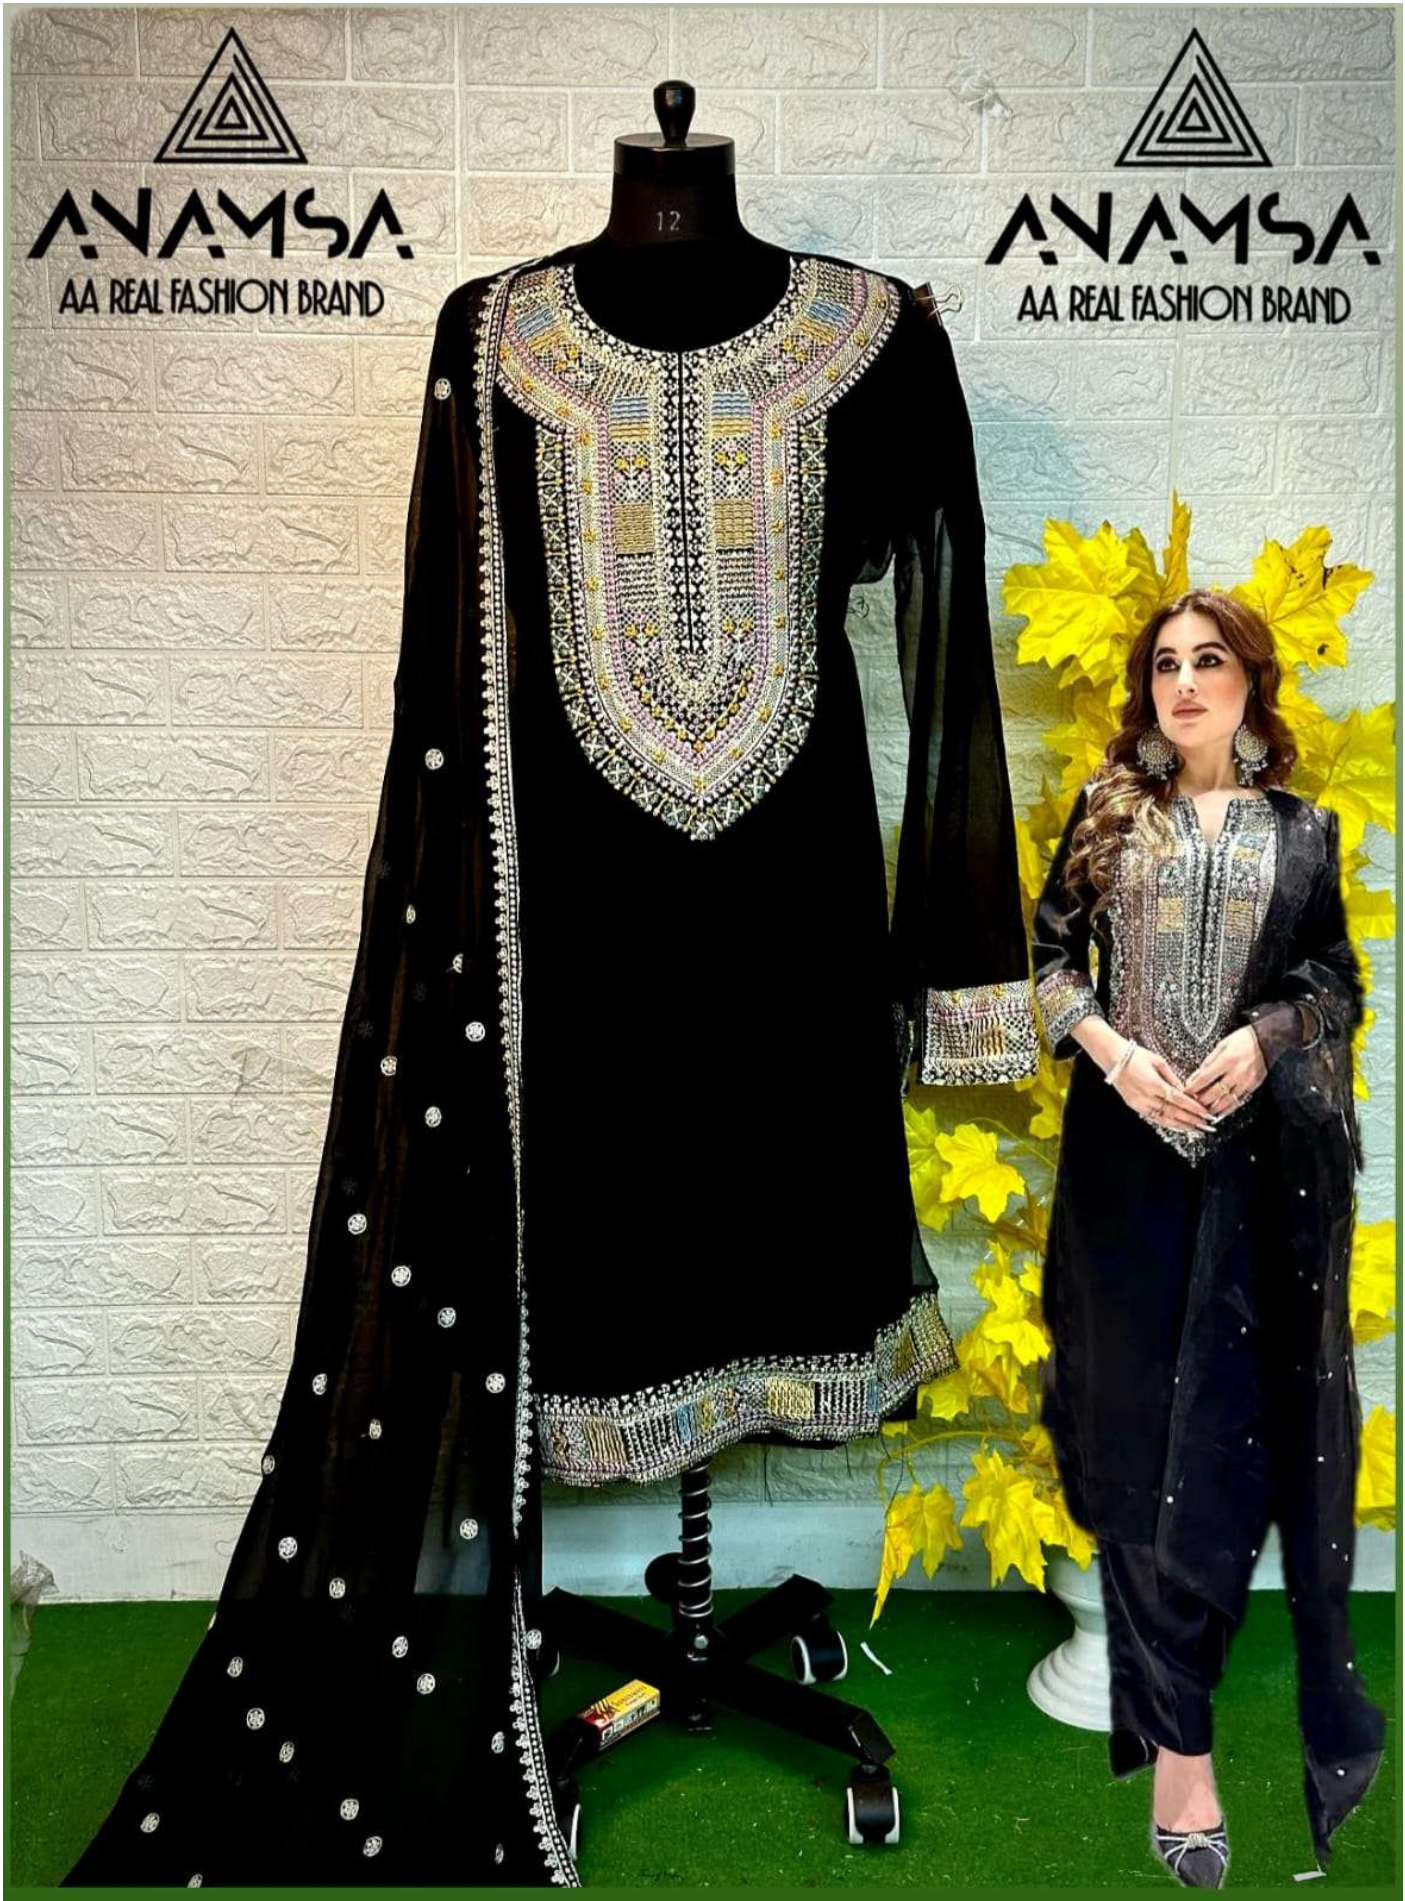

ANAMSA
AA REAL FASHION BRAND

ANAMSA
AA REAL FASHION BRAND

ANAMSA
AA REAL FASHION BRAND

ANAMSA
AA REAL FASHION BRAND

ANAMSA
AA REAL FASHION BRAND

SEMI STICH COLLECTION

TOP- PURE FOX GEORGETTE WITH HEAVY EMBROIDERY AND SEQUENCE WORK
BOTTOMINNER- DULL SHANTOON
DUPATTA- PURE GEORGETTE FANCY DUPATTA AND HEAVY EMBROIDERY