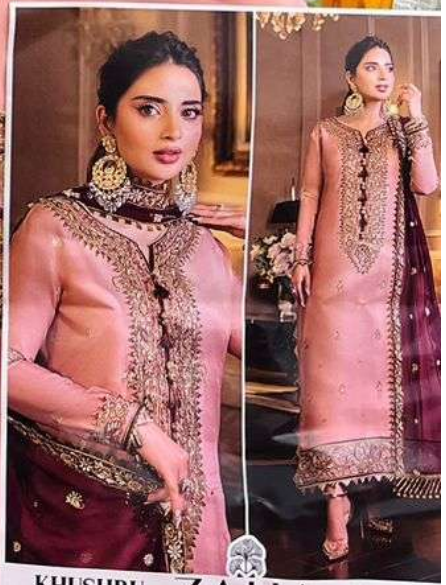

KHUSHBU
Vol-4

TOP Faux Georgette
with Embroidery

ZAHA

BOTTOM-INNER Dull santoon

D.No.10136

DUPATTA Nazmin with
Embroidery

KHUSHBU
Vol-4

TOP Faux Georgette
with Embroidery

ZAHA

BOTTOM-INNER Dull santoon

D.No.10136

DUPATTA Nazmin with
Embroidery

KHUSHBU Vol-4
TOP Faux Georgette with Embroidery
ZAHA 10136
BOTTOM-INNER Dull santore