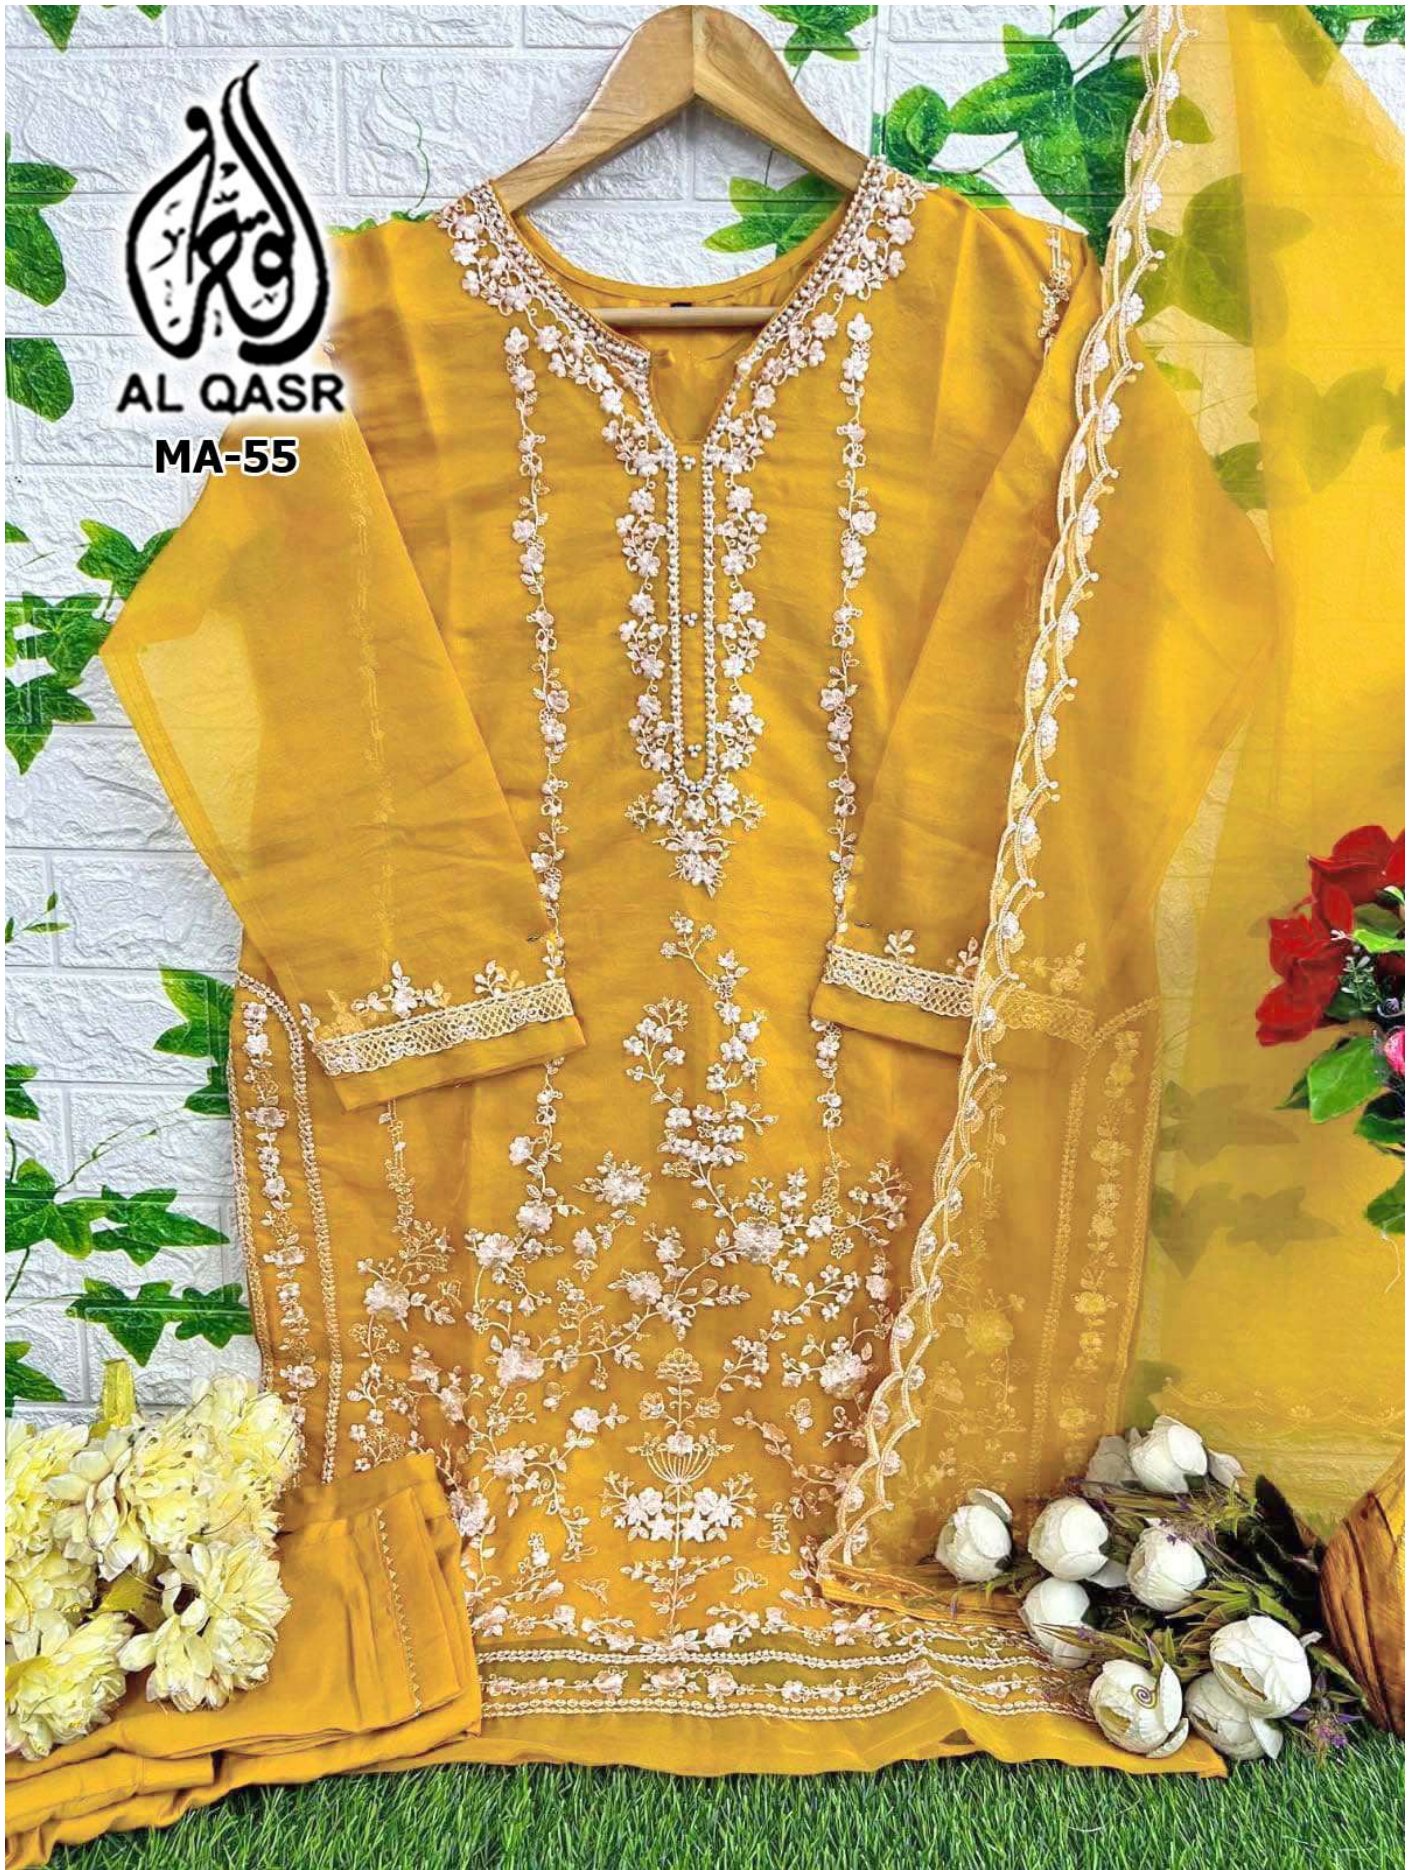

AL QASR

MA-55