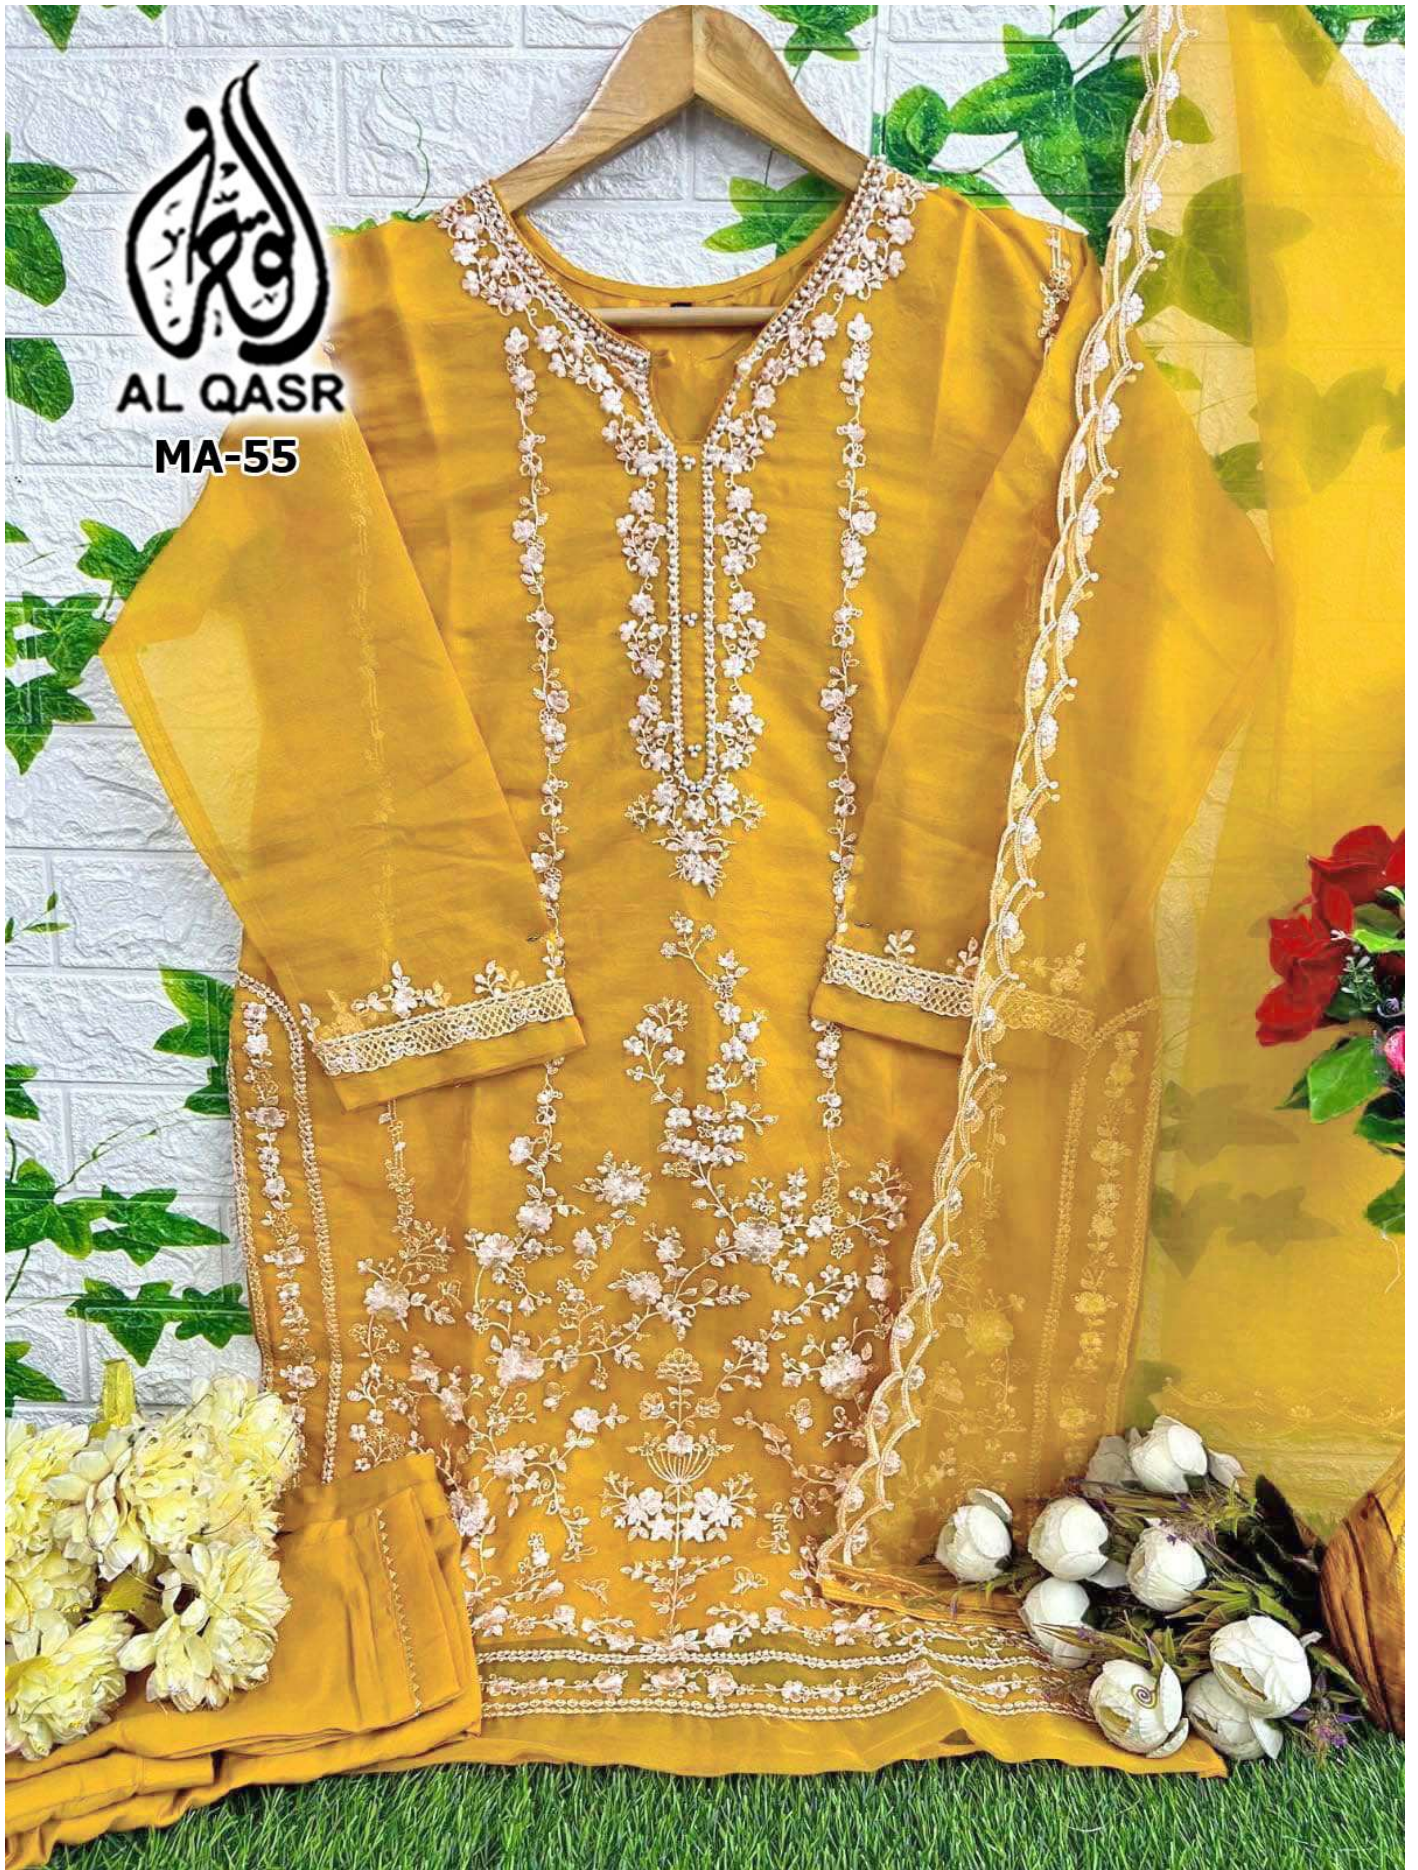

AL QASR

MA-55