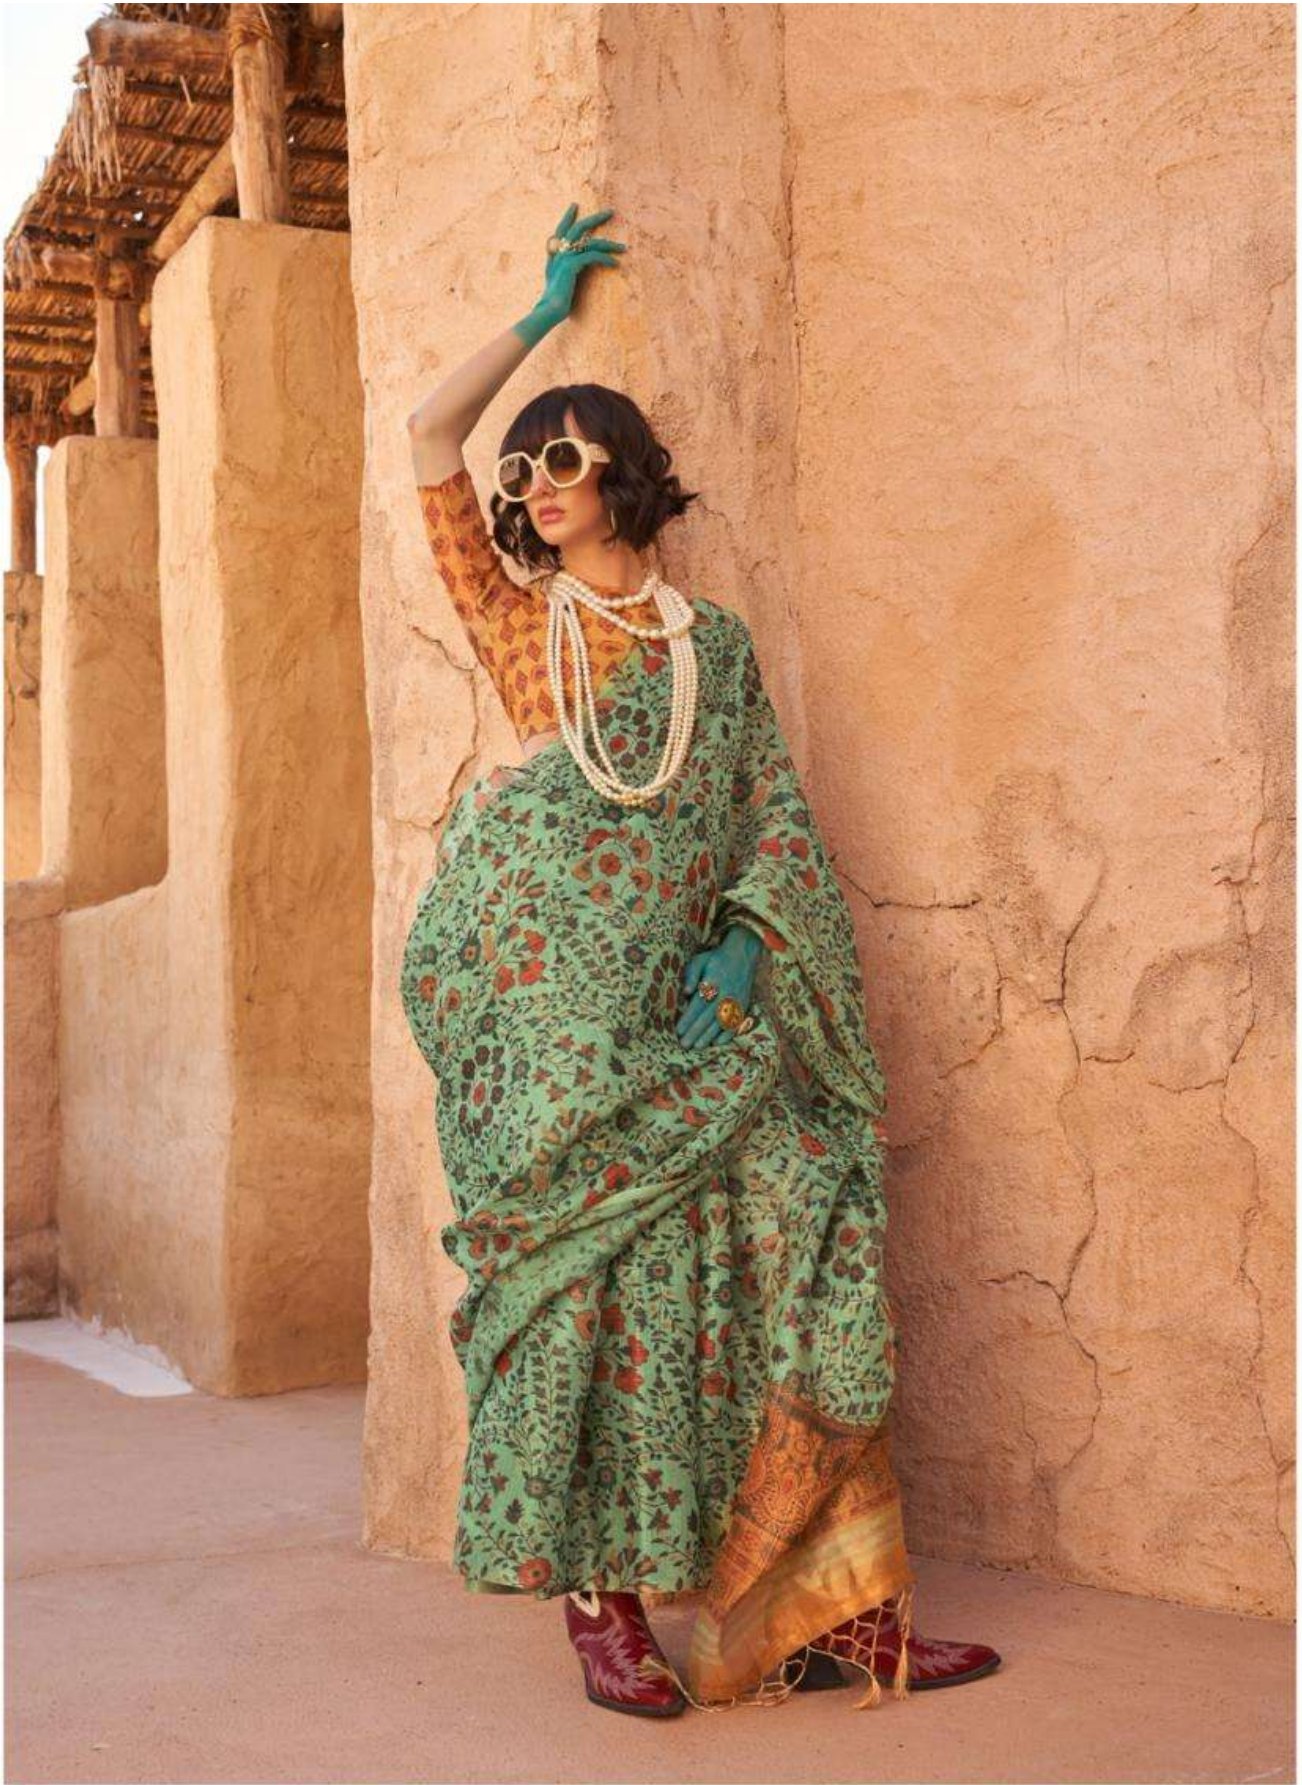

RAJTEX®
छापकाम
Exclusive

KOMET

PRINTED ZARI TISSUE HANDLOOM WEAVING

373004