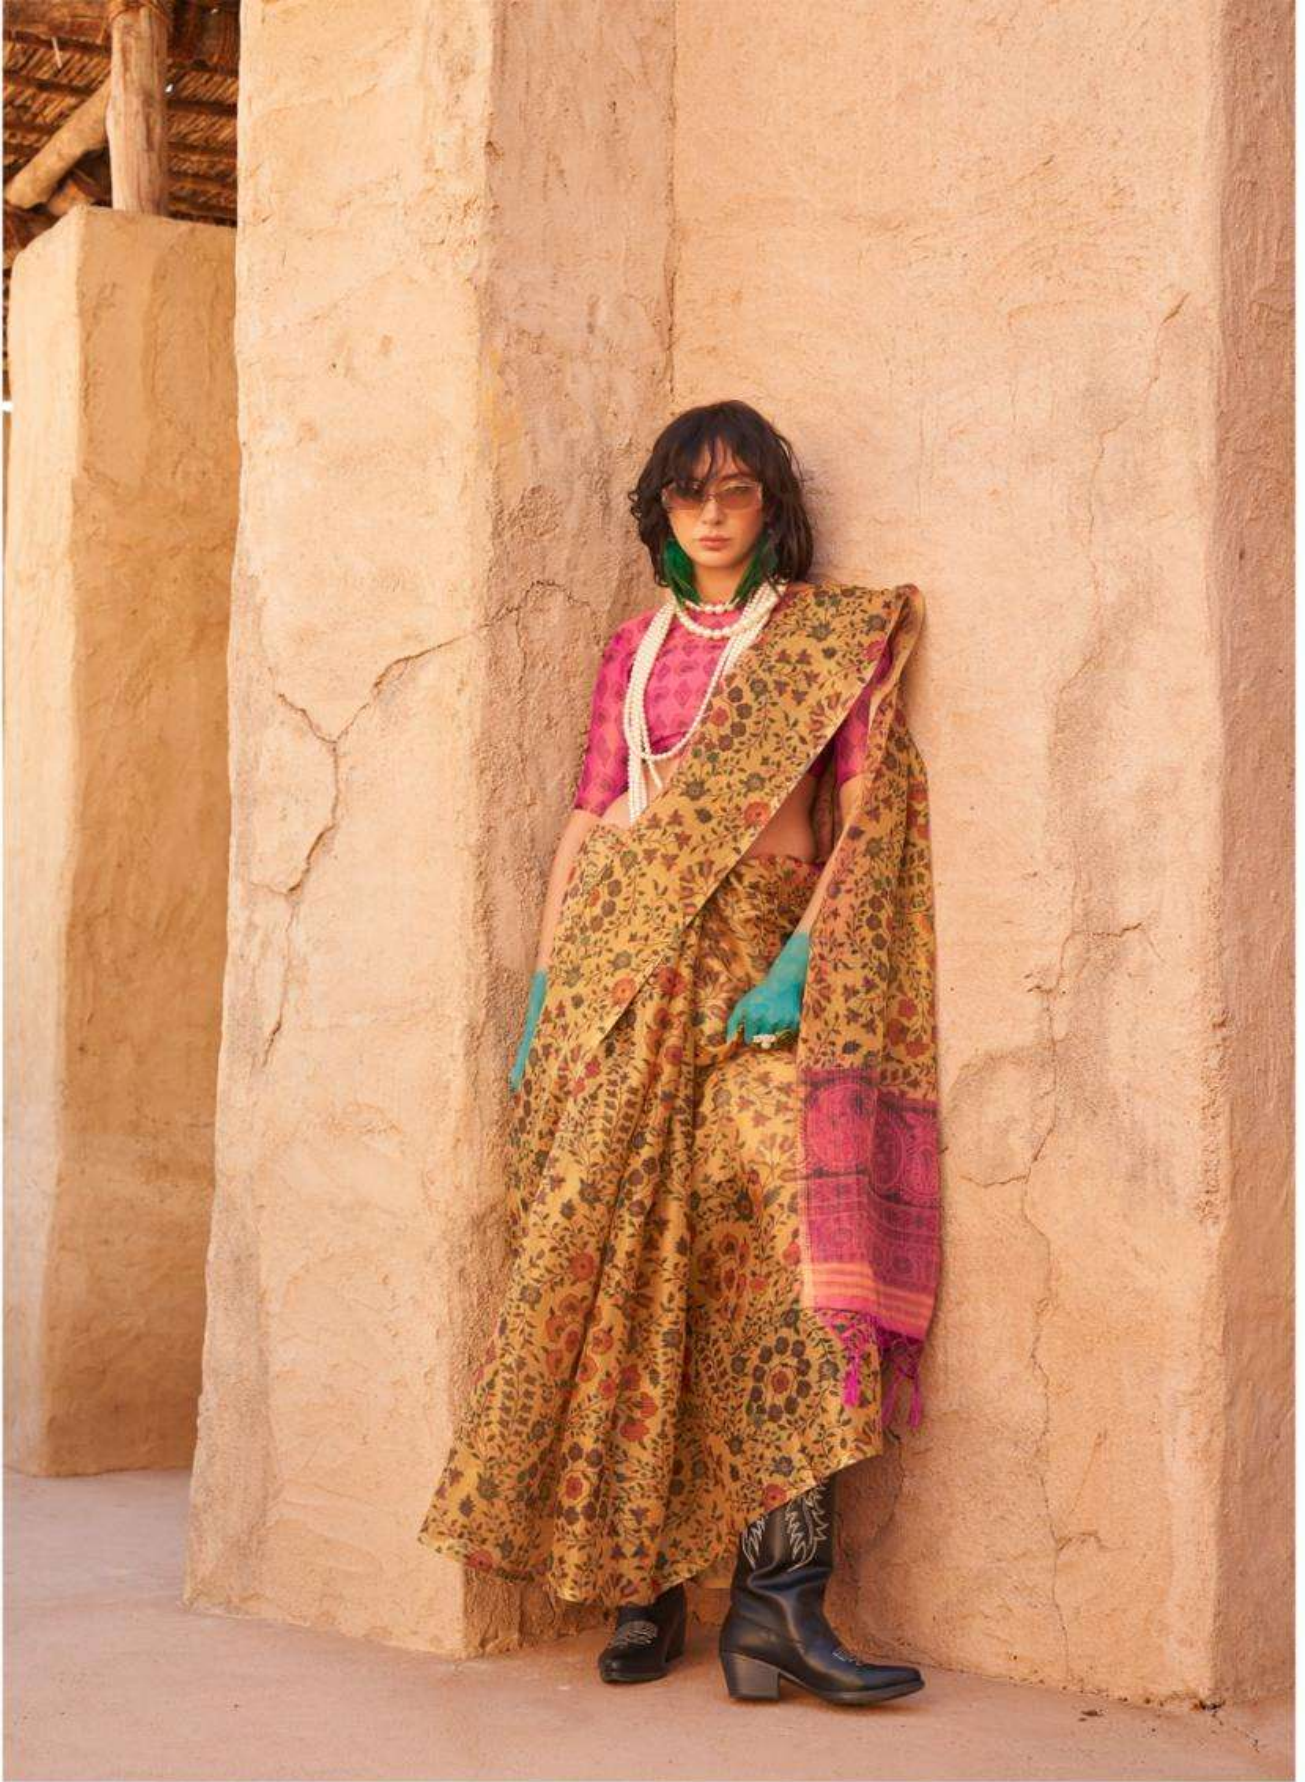

290  
295

RAJTEX®  
छापकाम  
*Delux*

**KOMET**

PRINTED ZARI TISSUE HANDLOOM WEAVING

373001

RAJTEX®  
छापकाम  
*Delux*

**KOMET**

PRINTED ZARI TISSUE HANDLOOM WEAVING

373002

RAJTEX®  
छापकाम  
*Collection*

**KOMET**

PRINTED ZARI TISSUE HANDLOOM WEAVING

373003

RAJTEX®  
छापकाम  
*Exclusive*

**KOMET**

PRINTED ZARI TISSUE HANDLOOM WEAVING