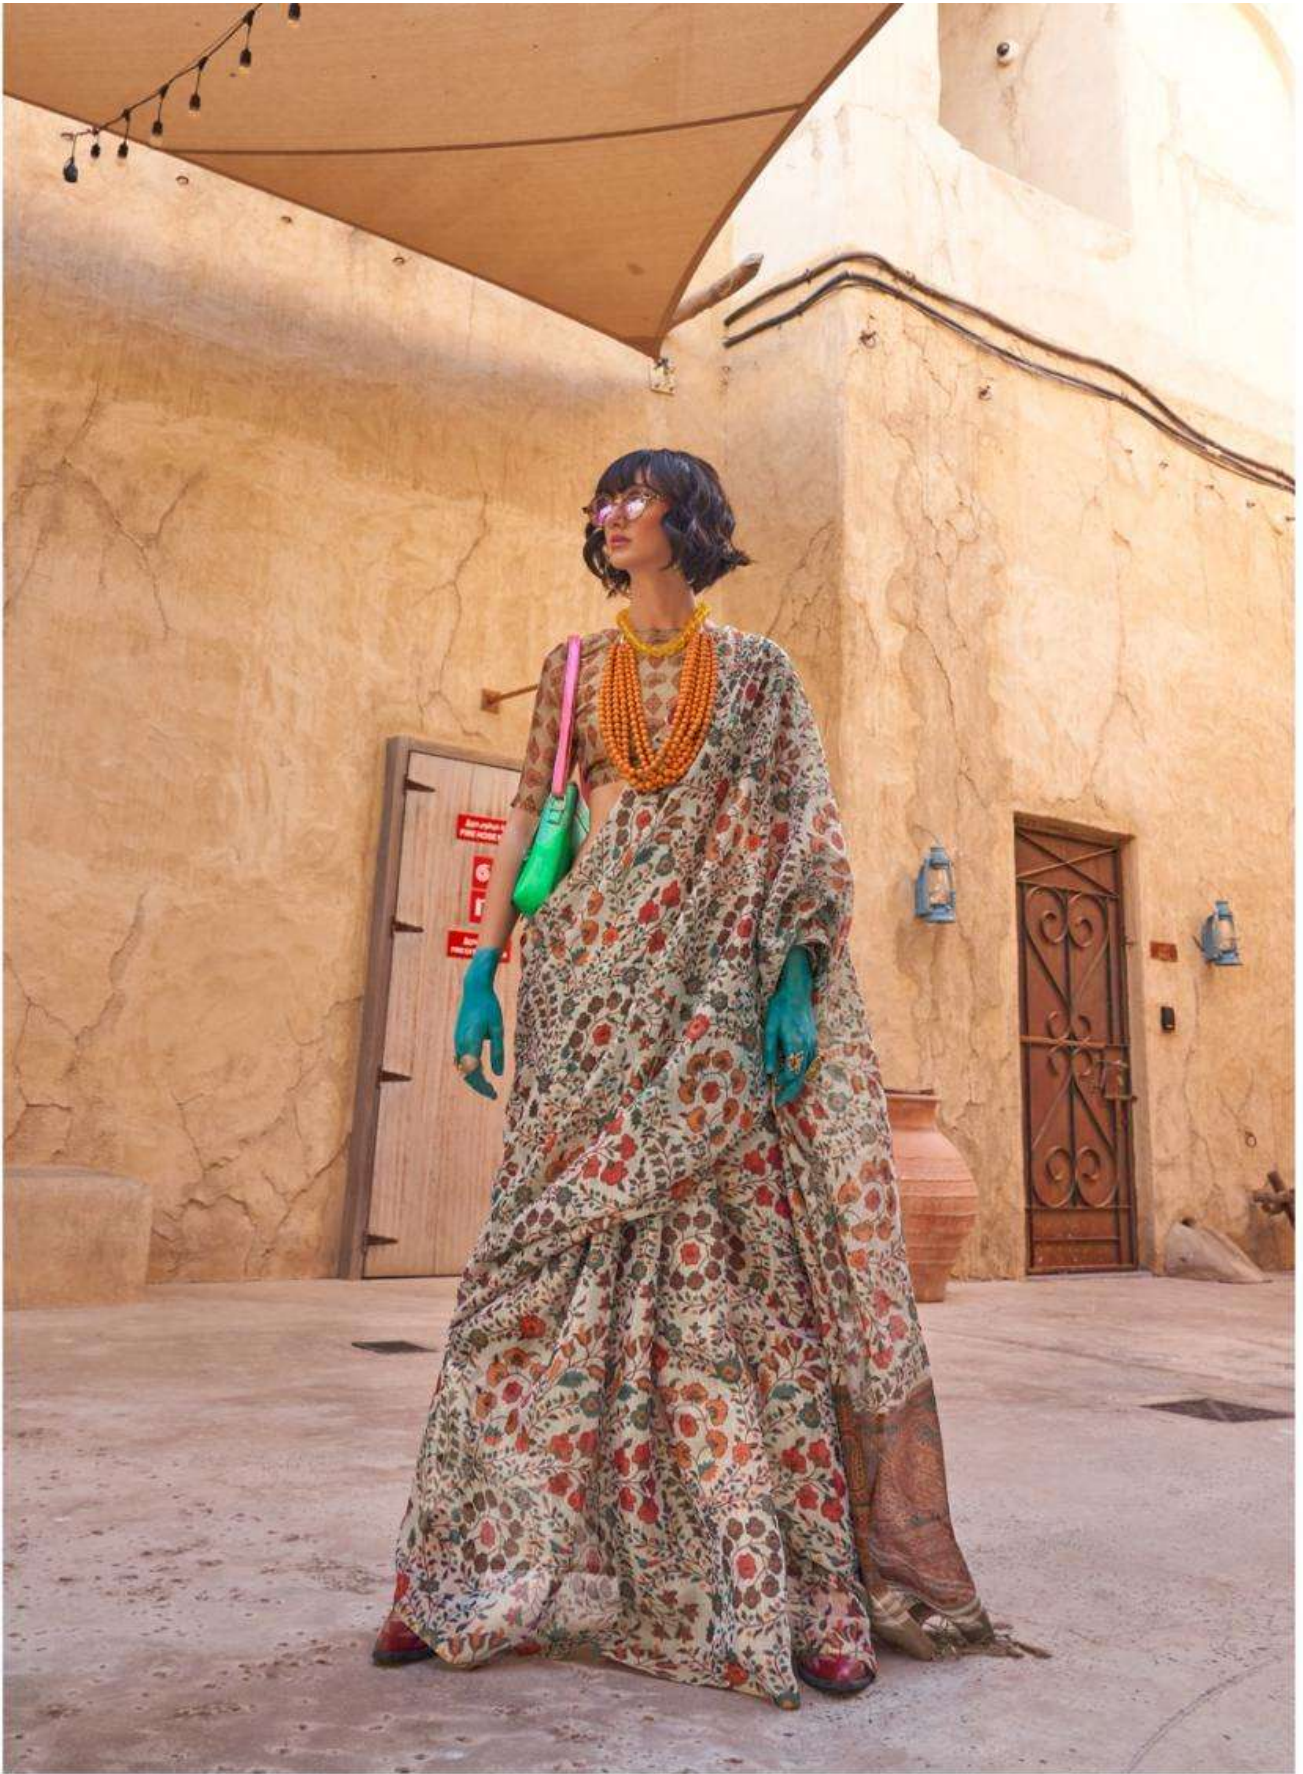

290  
295

RAJTEX®  
छापकाम  
*Delux*

**KOMET**

PRINTED ZARI TISSUE HANDLOOM WEAVING

373001

RAJTEX®  
छापकाम  
Sulayim

**KOMET**

PRINTED ZARI TISSUE HANDLOOM WEAVING