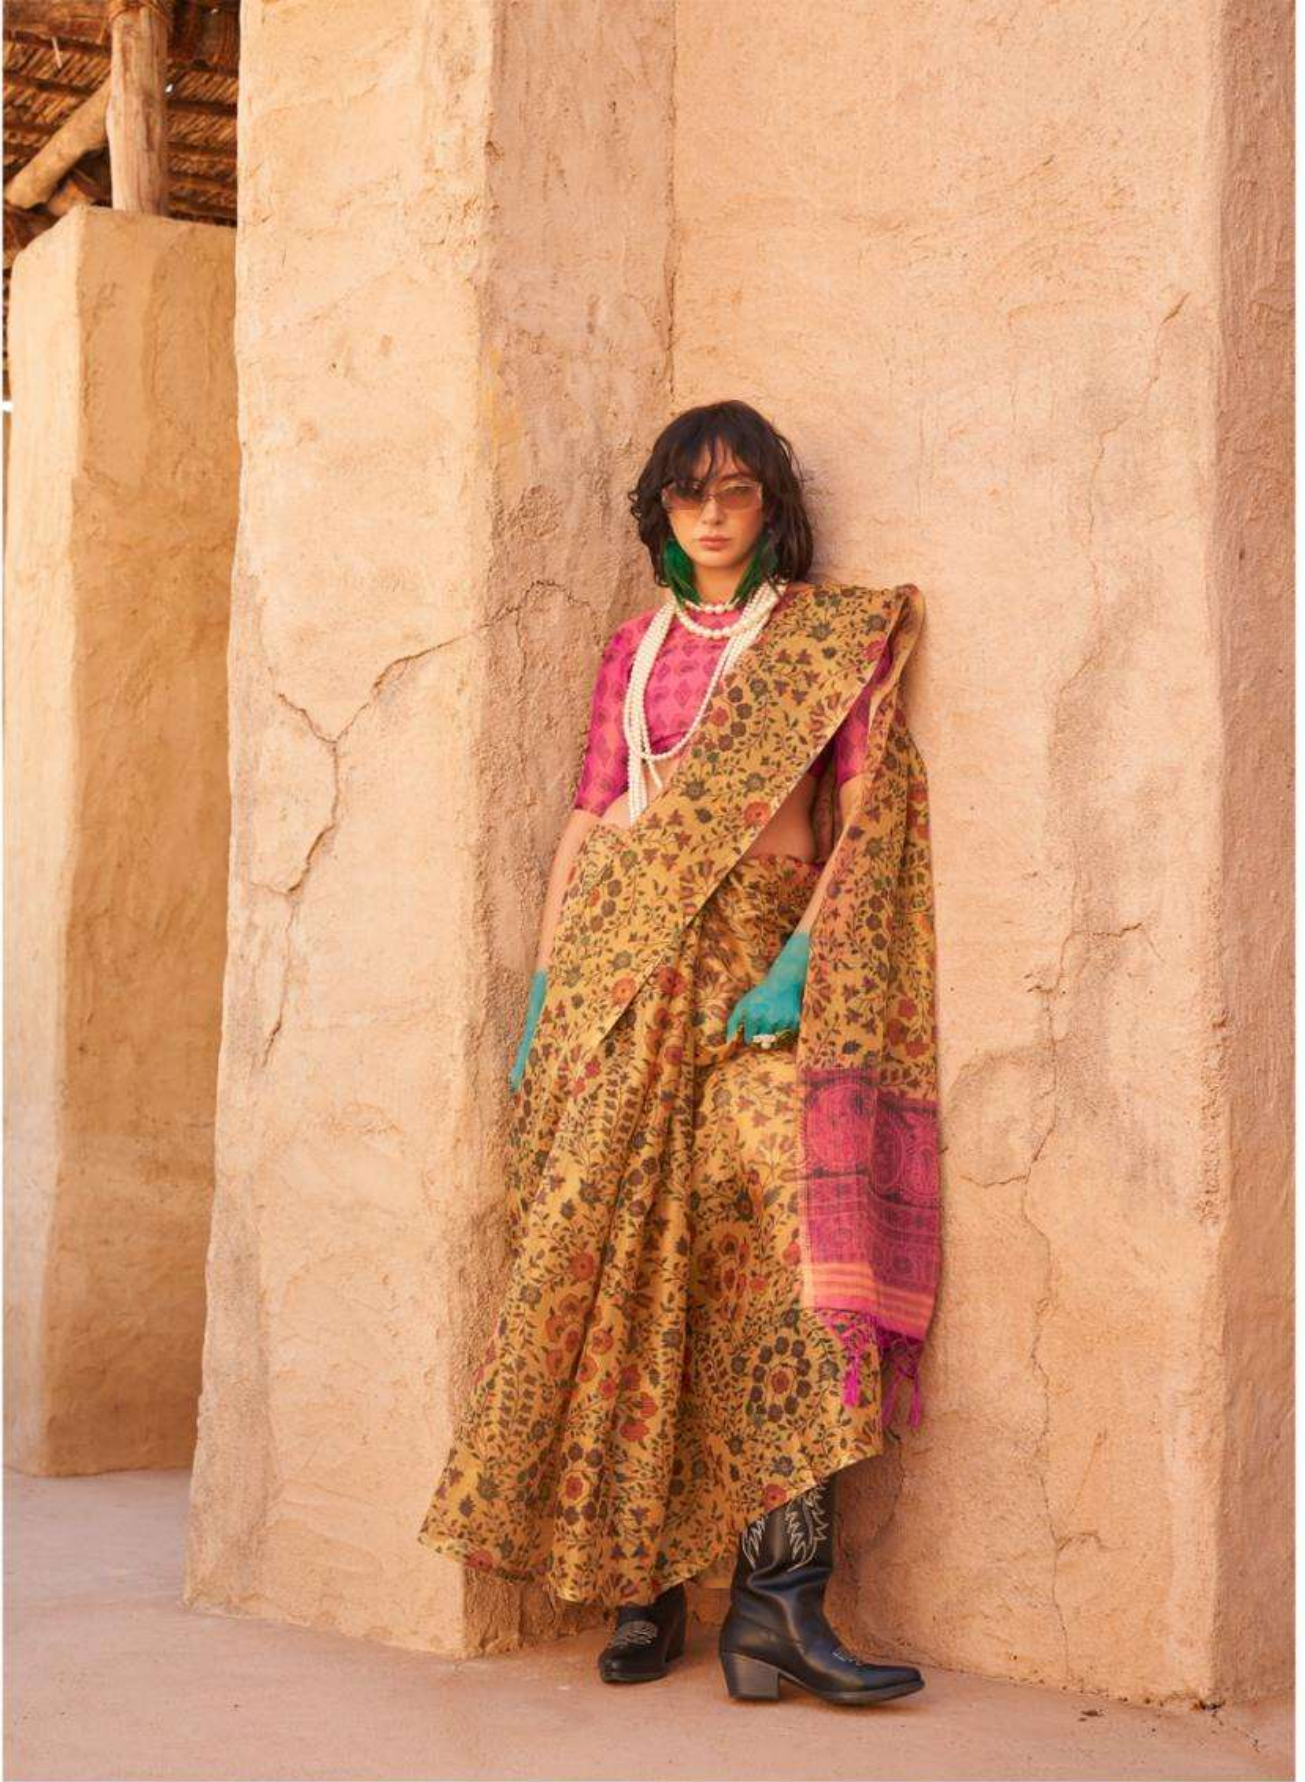

290  
295

RAJTEX®  
छापकाम  
*Delux*

**KOMET**

PRINTED ZARI TISSUE HANDLOOM WEAVING

373001

RAJTEX®  
छापकाम  
Sulayim

**KOMET**

PRINTED ZARI TISSUE HANDLOOM WEAVING

373002

RAJTEX®  
छापकाम  
*Collection*

**KOMET**

PRINTED ZARI TISSUE HANDLOOM WEAVING

373003

RAJTEX®  
छापकाम  
*Exclusive*

**KOMET**

PRINTED ZARI TISSUE HANDLOOM WEAVING