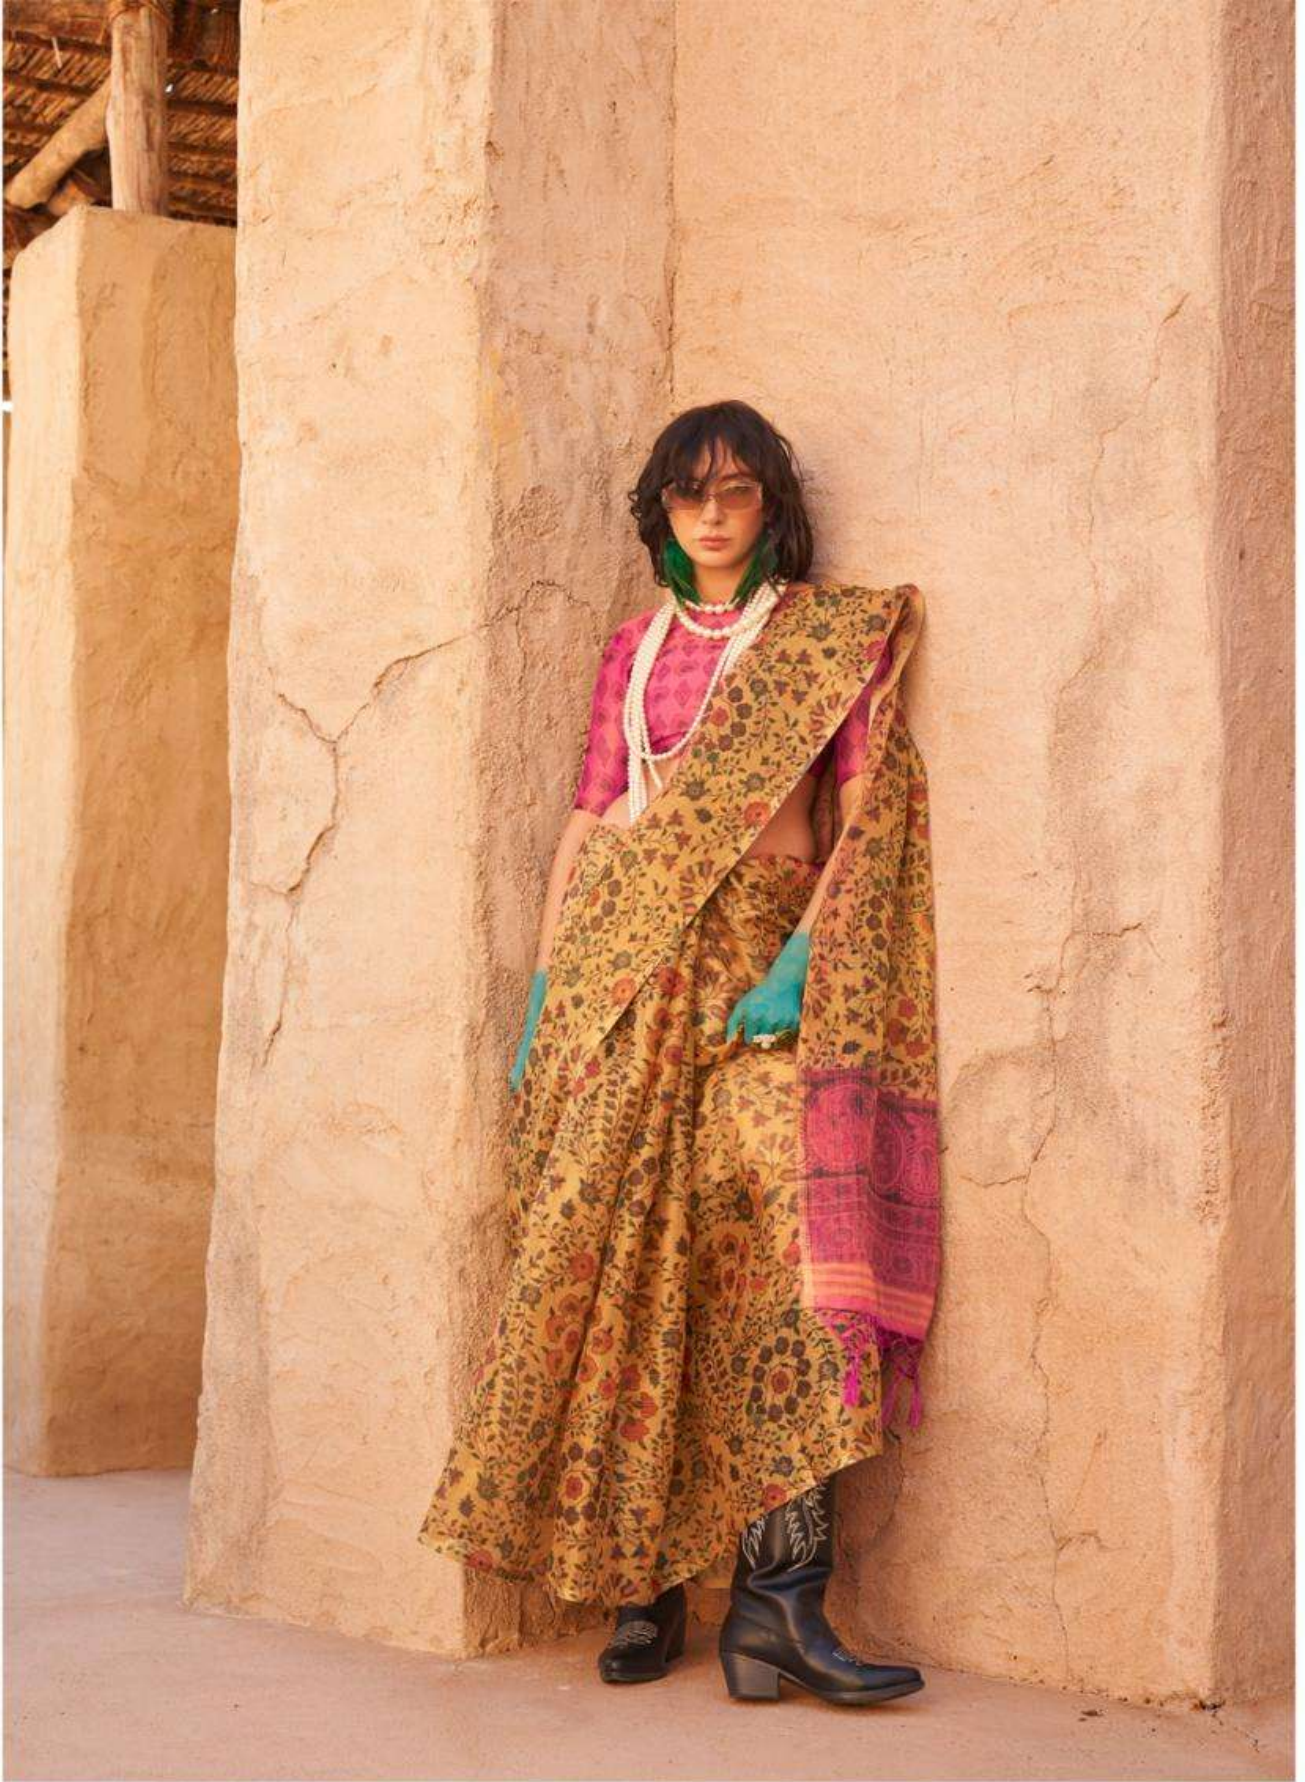

290  
295

RAJTEX®  
छापकाम  
Sulayim

**KOMET**

PRINTED ZARI TISSUE HANDLOOM WEAVING

373001

RAJTEX®  
छापकाम  
Sulayim

**KOMET**

PRINTED ZARI TISSUE HANDLOOM WEAVING

373002

RAJTEX®  
छापकाम  
*Collection*

**KOMET**

PRINTED ZARI TISSUE HANDLOOM WEAVING

373003

RAJTEX®  
छापकाम  
*Exclusive*

**KOMET**

PRINTED ZARI TISSUE HANDLOOM WEAVING