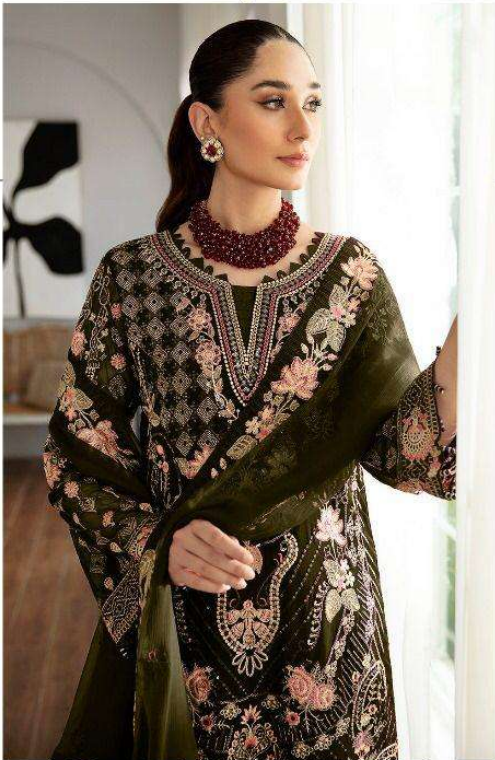

M  
MARYAM'S

TOP - GEORGETTE  
BOTTOM - DULL SANTOON  
DUPATTA - GEORGETTE  
INNER - DULL SANTOON

*The art of designing Luxury style...*

**D.NO.162 - A**

M  
MARYAM'S

TOP - GEORGETTE  
BOTTOM - DULL SANTOON  
DUPATTA - GEORGETTE  
INNER - DULL SANTOON