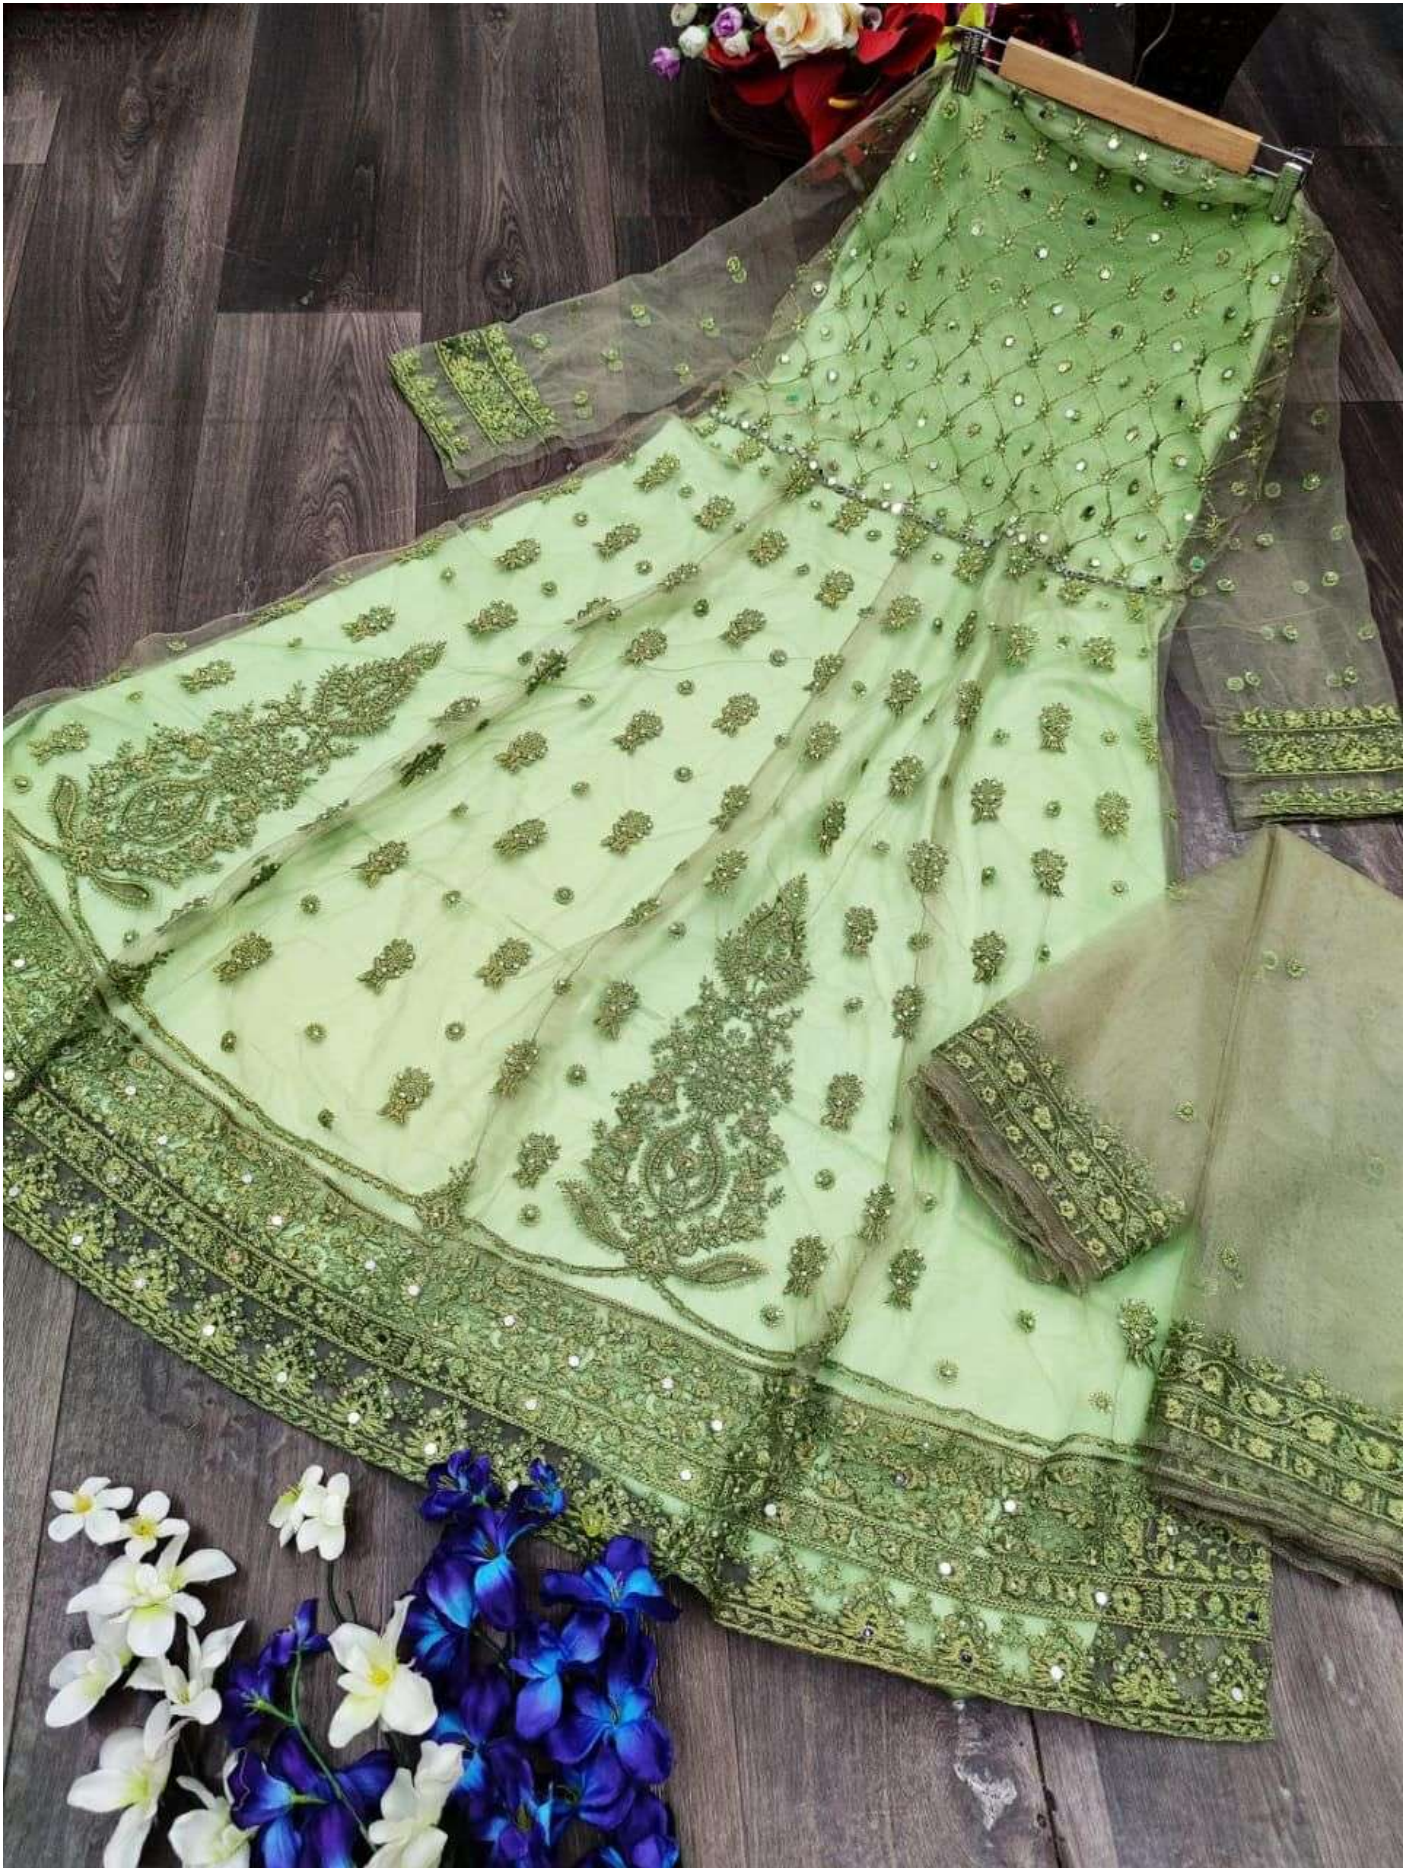

KF-102-B

TOP-BUTTERFLY NET WITH HEAVY EMBROIDERY
KALI WORK BRIDAL

BOTTOM-SANTOON

DUPATTA-BUTTERFLY NET WITH HEAVY
EMBROIDERY

INNER-SANTOONZ

KF-102-F

TOP-BUTTERFLY NET WITH HEAVY EMBROIDERY
KALI WORK BRIDAL

BOTTOM-SANTOON

DUPATTA-BUTTERFLY NET WITH HEAVY
EMBROIDERY

INNER-SANTOONZ

KF-102-G

TOP-BUTTERFLY NET WITH HEAVY EMBROIDERY
KALI WORK BRIDAL

BOTTOM-SANTOON

DUPATTA-BUTTERFLY NET WITH HEAVY
EMBROIDERY

INNER-SANTOONZ