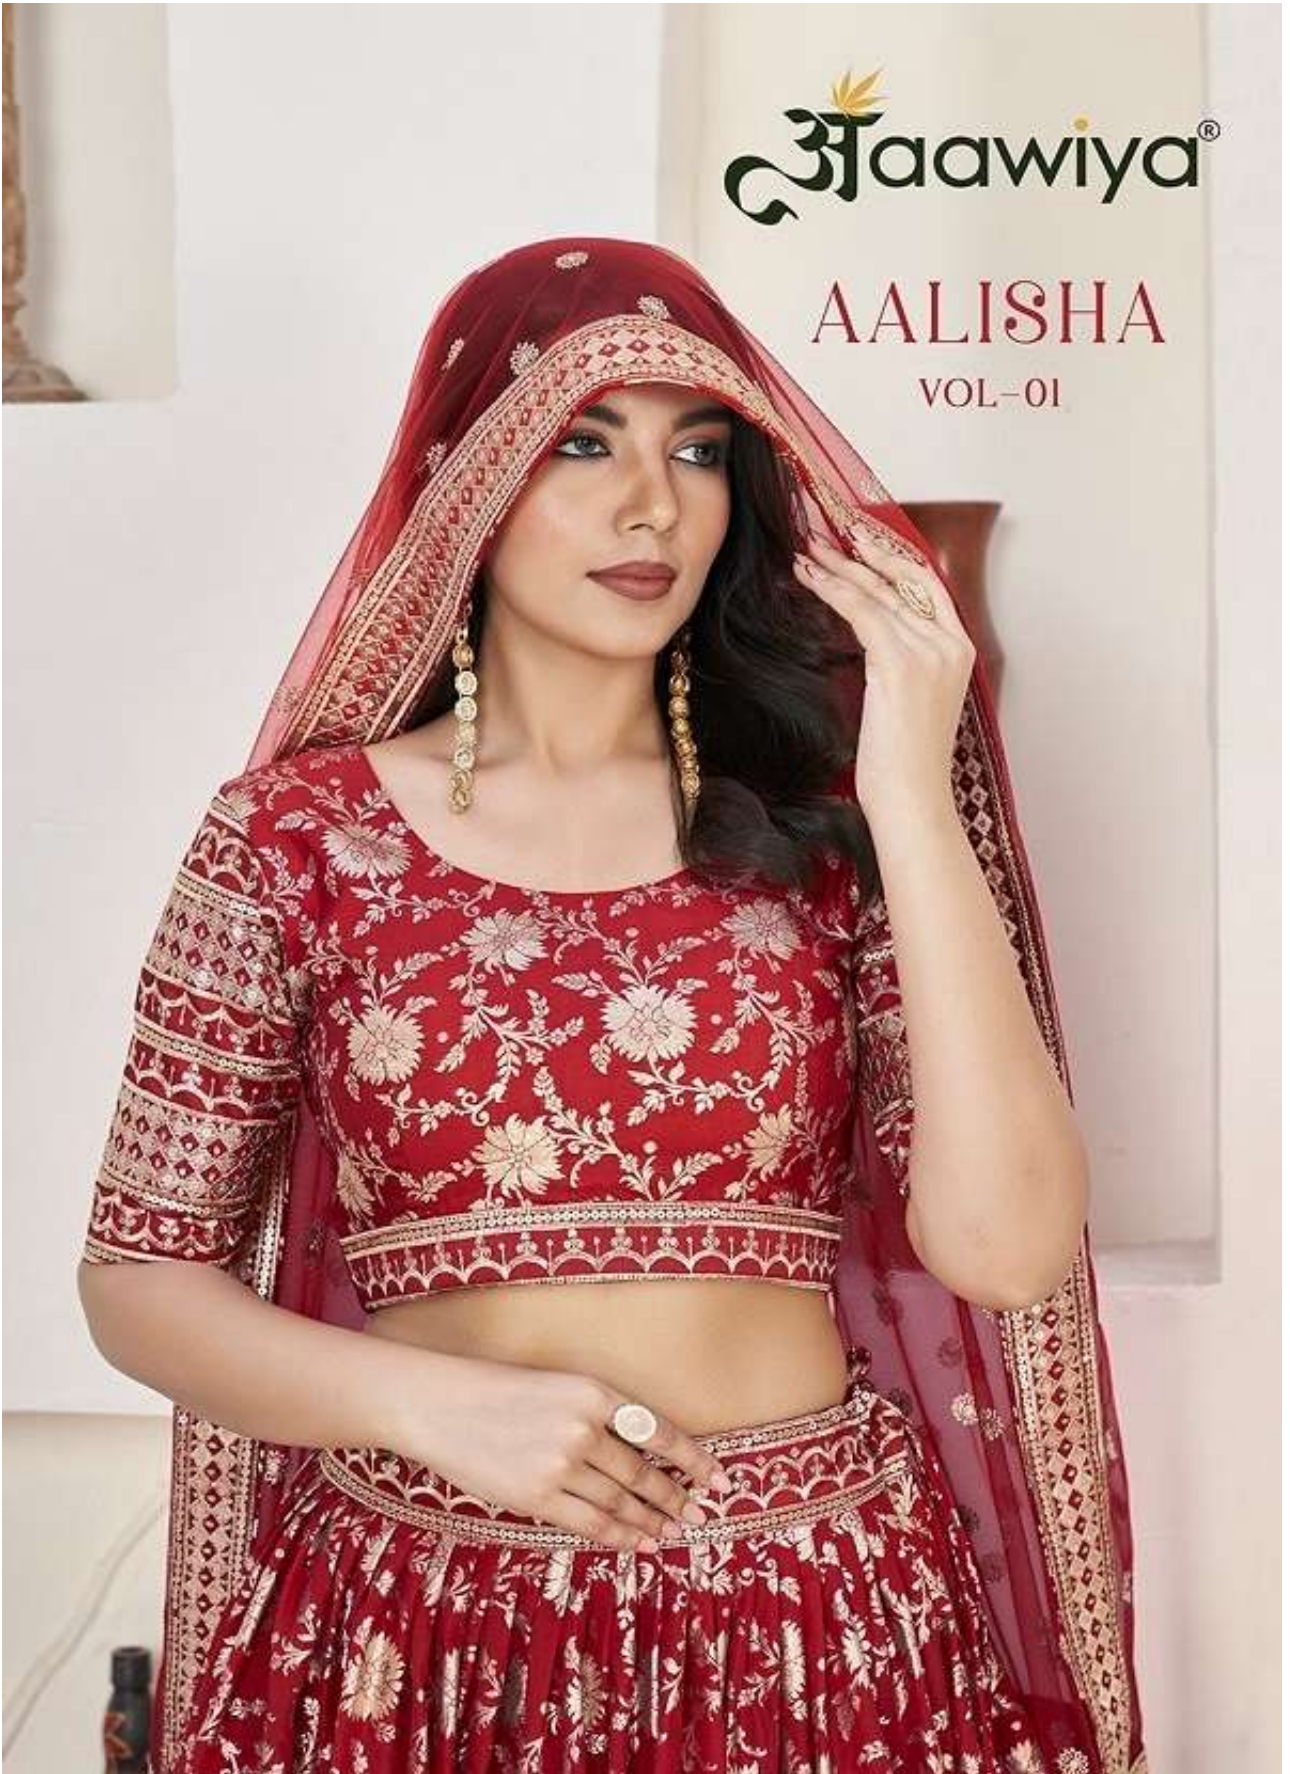

आaawiya®

AALISHA

VOL-01