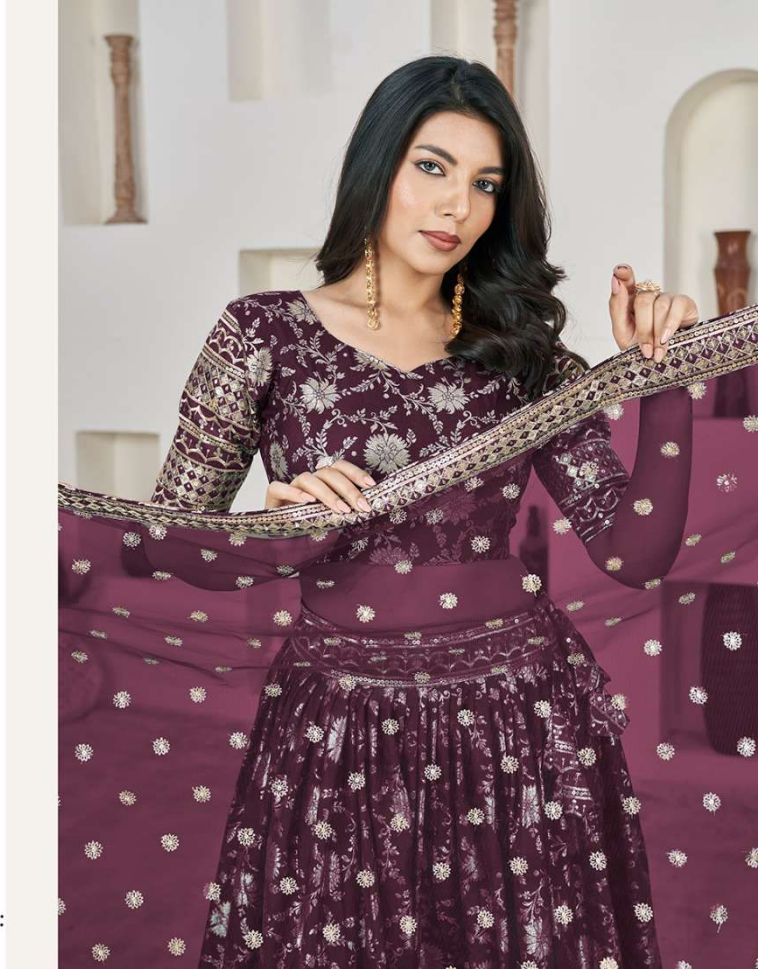

आaawiya®

1020

**Aaawiya<sup>®</sup>**

**AALISHA**  
VOL-01

SKU	MAIN COLOR	LEHENGHA FABRICS	BLOUSE FABRICS	DUPATTA FABRICS	DESCRIPTION	SIZE (SEMI-STICHED)	PRICE (GST EXTRA)
1011	RED	DOLA JACQUARD	DOLA JACQUARD	NET	RED COLOR DOLA JACQUARD LEHENGHA COLI WITH ZARI WORK & SEQUINS EMBROIDEREY WORK, RED COLOR NET ,FOUR SIDE EMBROIDEREY LACE	UP TO 44 BUST & WAIST, LEHENGHA-SEMISTICHED BLOUSE-UN-STICH,DUPATTA-2.3 MTR	2350/-
1012	ROSY BROWN	DOLA JACQUARD	DOLA JACQUARD	NET	ROSY BROWN COLOR DOLA JACQUARD LEHENGHA COLI WITH ZARI WORK & SEQUINS EMBROIDEREY WORK, ROSY BROWN COLOR NET ,FOUR SIDE EMBROIDEREY LACE	UP TO 44 BUST & WAIST, LEHENGHA-SEMISTICHED BLOUSE-UN-STICH,DUPATTA-2.3 MTR	2350/-
1013	MEHANDI	DOLA JACQUARD	DOLA JACQUARD	NET	MEHANDI COLOR DOLA JACQUARD LEHENGHA COLI WITH ZARI WORK & SEQUINS EMBROIDEREY WORK, MEHANDI COLOR NET ,FOUR SIDE EMBROIDEREY LACE	UP TO 44 BUST & WAIST, LEHENGHA-SEMISTICHED BLOUSE-UN-STICH,DUPATTA-2.3 MTR	2350/-
1014	PEACH	DOLA JACQUARD	DOLA JACQUARD	NET	PEACH COLOR DOLA JACQUARD LEHENGHA COLI WITH ZARI WORK & SEQUINS EMBROIDEREY WORK, PEACH COLOR NET ,FOUR SIDE EMBROIDEREY LACE	UP TO 44 BUST & WAIST, LEHENGHA-SEMISTICHED BLOUSE-UN-STICH,DUPATTA-2.3 MTR	2350/-
1015	BLACK	DOLA JACQUARD	DOLA JACQUARD	NET	BLACK COLOR DOLA JACQUARD LEHENGHA COLI WITH ZARI WORK & SEQUINS EMBROIDEREY WORK, BLACK COLOR NET ,FOUR SIDE EMBROIDEREY LACE	UP TO 44 BUST & WAIST, LEHENGHA-SEMISTICHED BLOUSE-UN-STICH,DUPATTA-2.3 MTR	2350/-
1016	C.GREEN	DOLA JACQUARD	DOLA JACQUARD	NET	C.GREEN COLOR DOLA JACQUARD LEHENGHA COLI WITH ZARI WORK & SEQUINS EMBROIDEREY WORK, C.GREEN COLOR NET ,FOUR SIDE EMBROIDEREY LACE	UP TO 44 BUST & WAIST, LEHENGHA-SEMISTICHED BLOUSE-UN-STICH,DUPATTA-2.3 MTR	2350/-
1017	RANI	DOLA JACQUARD	DOLA JACQUARD	NET	RANI COLOR DOLA JACQUARD LEHENGHA COLI WITH ZARI WORK & SEQUINS EMBROIDEREY WORK, RANI COLOR NET ,FOUR SIDE EMBROIDEREY LACE	UP TO 44 BUST & WAIST, LEHENGHA-SEMISTICHED BLOUSE-UN-STICH,DUPATTA-2.3 MTR	2350/-
1018	YELLOW	DOLA JACQUARD	DOLA JACQUARD	NET	YELLOW COLOR DOLA JACQUARD LEHENGHA COLI WITH ZARI WORK & SEQUINS EMBROIDEREY WORK, YELLOW COLOR NET ,FOUR SIDE EMBROIDEREY LACE	UP TO 44 BUST & WAIST, LEHENGHA-SEMISTICHED BLOUSE-UN-STICH,DUPATTA-2.3 MTR	2350/-
1019	WINE	DOLA JACQUARD	DOLA JACQUARD	NET	WINE COLOR DOLA JACQUARD LEHENGHA COLI WITH ZARI WORK & SEQUINS EMBROIDEREY WORK, WINE COLOR NET ,FOUR SIDE EMBROIDEREY LACE	UP TO 44 BUST & WAIST, LEHENGHA-SEMISTICHED BLOUSE-UN-STICH,DUPATTA-2.3 MTR	2350/-
1020	RAMA	DOLA JACQUARD	DOLA JACQUARD	NET	RAMA COLOR DOLA JACQUARD LEHENGHA COLI WITH ZARI WORK & SEQUINS EMBROIDEREY WORK, RAMA COLOR NET ,FOUR SIDE EMBROIDEREY LACE	UP TO 44 BUST & WAIST, LEHENGHA-SEMISTICHED BLOUSE-UN-STICH,DUPATTA-2.3 MTR	2350/-