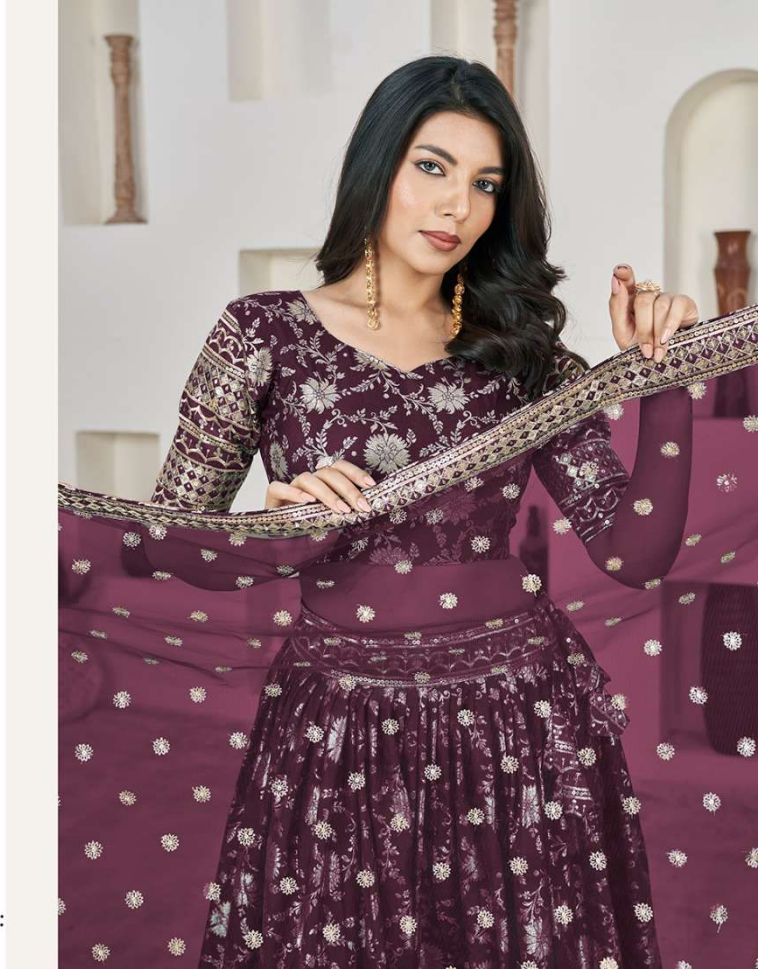

1020

Aaawiya[®]

AALISHA
VOL-01

| SKU | MAIN COLOR | LEHENGHA FABRICS | BLOUSE FABRICS | DUPATTA FABRICS | DESCRIPTION | SIZE (SEMI-STICHED) | PRICE (GST EXTRA) |
|------|------------|------------------|----------------|-----------------|--|---|-------------------|
| 1011 | RED | DOLA JACQUARD | DOLA JACQUARD | NET | RED COLOR DOLA JACQUARD LEHENGHA COLI WITH ZARI WORK & SEQUINS EMBROIDEREY WORK, RED COLOR NET ,FOUR SIDE EMBROIDEREY LACE | UP TO 44 BUST & WAIST, LEHENGHA-SEMISTICHED BLOUSE-UN-STICH,DUPATTA-2.3 MTR | 2350/- |
| 1012 | ROSY BROWN | DOLA JACQUARD | DOLA JACQUARD | NET | ROSY BROWN COLOR DOLA JACQUARD LEHENGHA COLI WITH ZARI WORK & SEQUINS EMBROIDEREY WORK, ROSY BROWN COLOR NET ,FOUR SIDE EMBROIDEREY LACE | UP TO 44 BUST & WAIST, LEHENGHA-SEMISTICHED BLOUSE-UN-STICH,DUPATTA-2.3 MTR | 2350/- |
| 1013 | MEHANDI | DOLA JACQUARD | DOLA JACQUARD | NET | MEHANDI COLOR DOLA JACQUARD LEHENGHA COLI WITH ZARI WORK & SEQUINS EMBROIDEREY WORK, MEHANDI COLOR NET ,FOUR SIDE EMBROIDEREY LACE | UP TO 44 BUST & WAIST, LEHENGHA-SEMISTICHED BLOUSE-UN-STICH,DUPATTA-2.3 MTR | 2350/- |
| 1014 | PEACH | DOLA JACQUARD | DOLA JACQUARD | NET | PEACH COLOR DOLA JACQUARD LEHENGHA COLI WITH ZARI WORK & SEQUINS EMBROIDEREY WORK, PEACH COLOR NET ,FOUR SIDE EMBROIDEREY LACE | UP TO 44 BUST & WAIST, LEHENGHA-SEMISTICHED BLOUSE-UN-STICH,DUPATTA-2.3 MTR | 2350/- |
| 1015 | BLACK | DOLA JACQUARD | DOLA JACQUARD | NET | BLACK COLOR DOLA JACQUARD LEHENGHA COLI WITH ZARI WORK & SEQUINS EMBROIDEREY WORK, BLACK COLOR NET ,FOUR SIDE EMBROIDEREY LACE | UP TO 44 BUST & WAIST, LEHENGHA-SEMISTICHED BLOUSE-UN-STICH,DUPATTA-2.3 MTR | 2350/- |
| 1016 | C.GREEN | DOLA JACQUARD | DOLA JACQUARD | NET | C.GREEN COLOR DOLA JACQUARD LEHENGHA COLI WITH ZARI WORK & SEQUINS EMBROIDEREY WORK, C.GREEN COLOR NET ,FOUR SIDE EMBROIDEREY LACE | UP TO 44 BUST & WAIST, LEHENGHA-SEMISTICHED BLOUSE-UN-STICH,DUPATTA-2.3 MTR | 2350/- |
| 1017 | RANI | DOLA JACQUARD | DOLA JACQUARD | NET | RANI COLOR DOLA JACQUARD LEHENGHA COLI WITH ZARI WORK & SEQUINS EMBROIDEREY WORK, RANI COLOR NET ,FOUR SIDE EMBROIDEREY LACE | UP TO 44 BUST & WAIST, LEHENGHA-SEMISTICHED BLOUSE-UN-STICH,DUPATTA-2.3 MTR | 2350/- |
| 1018 | YELLOW | DOLA JACQUARD | DOLA JACQUARD | NET | YELLOW COLOR DOLA JACQUARD LEHENGHA COLI WITH ZARI WORK & SEQUINS EMBROIDEREY WORK, YELLOW COLOR NET ,FOUR SIDE EMBROIDEREY LACE | UP TO 44 BUST & WAIST, LEHENGHA-SEMISTICHED BLOUSE-UN-STICH,DUPATTA-2.3 MTR | 2350/- |
| 1019 | WINE | DOLA JACQUARD | DOLA JACQUARD | NET | WINE COLOR DOLA JACQUARD LEHENGHA COLI WITH ZARI WORK & SEQUINS EMBROIDEREY WORK, WINE COLOR NET ,FOUR SIDE EMBROIDEREY LACE | UP TO 44 BUST & WAIST, LEHENGHA-SEMISTICHED BLOUSE-UN-STICH,DUPATTA-2.3 MTR | 2350/- |
| 1020 | RAMA | DOLA JACQUARD | DOLA JACQUARD | NET | RAMA COLOR DOLA JACQUARD LEHENGHA COLI WITH ZARI WORK & SEQUINS EMBROIDEREY WORK, RAMA COLOR NET ,FOUR SIDE EMBROIDEREY LACE | UP TO 44 BUST & WAIST, LEHENGHA-SEMISTICHED BLOUSE-UN-STICH,DUPATTA-2.3 MTR | 2350/- |