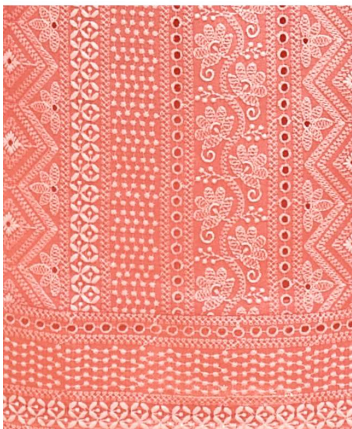

LILY&LALI®
GULS PRIDE
A PRODUCT OF *fronda* GROUP