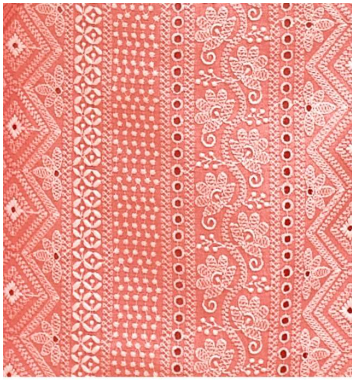

LILY&LALI®
GULS PRIDE
A PRODUCT OF *fronda* GROUP