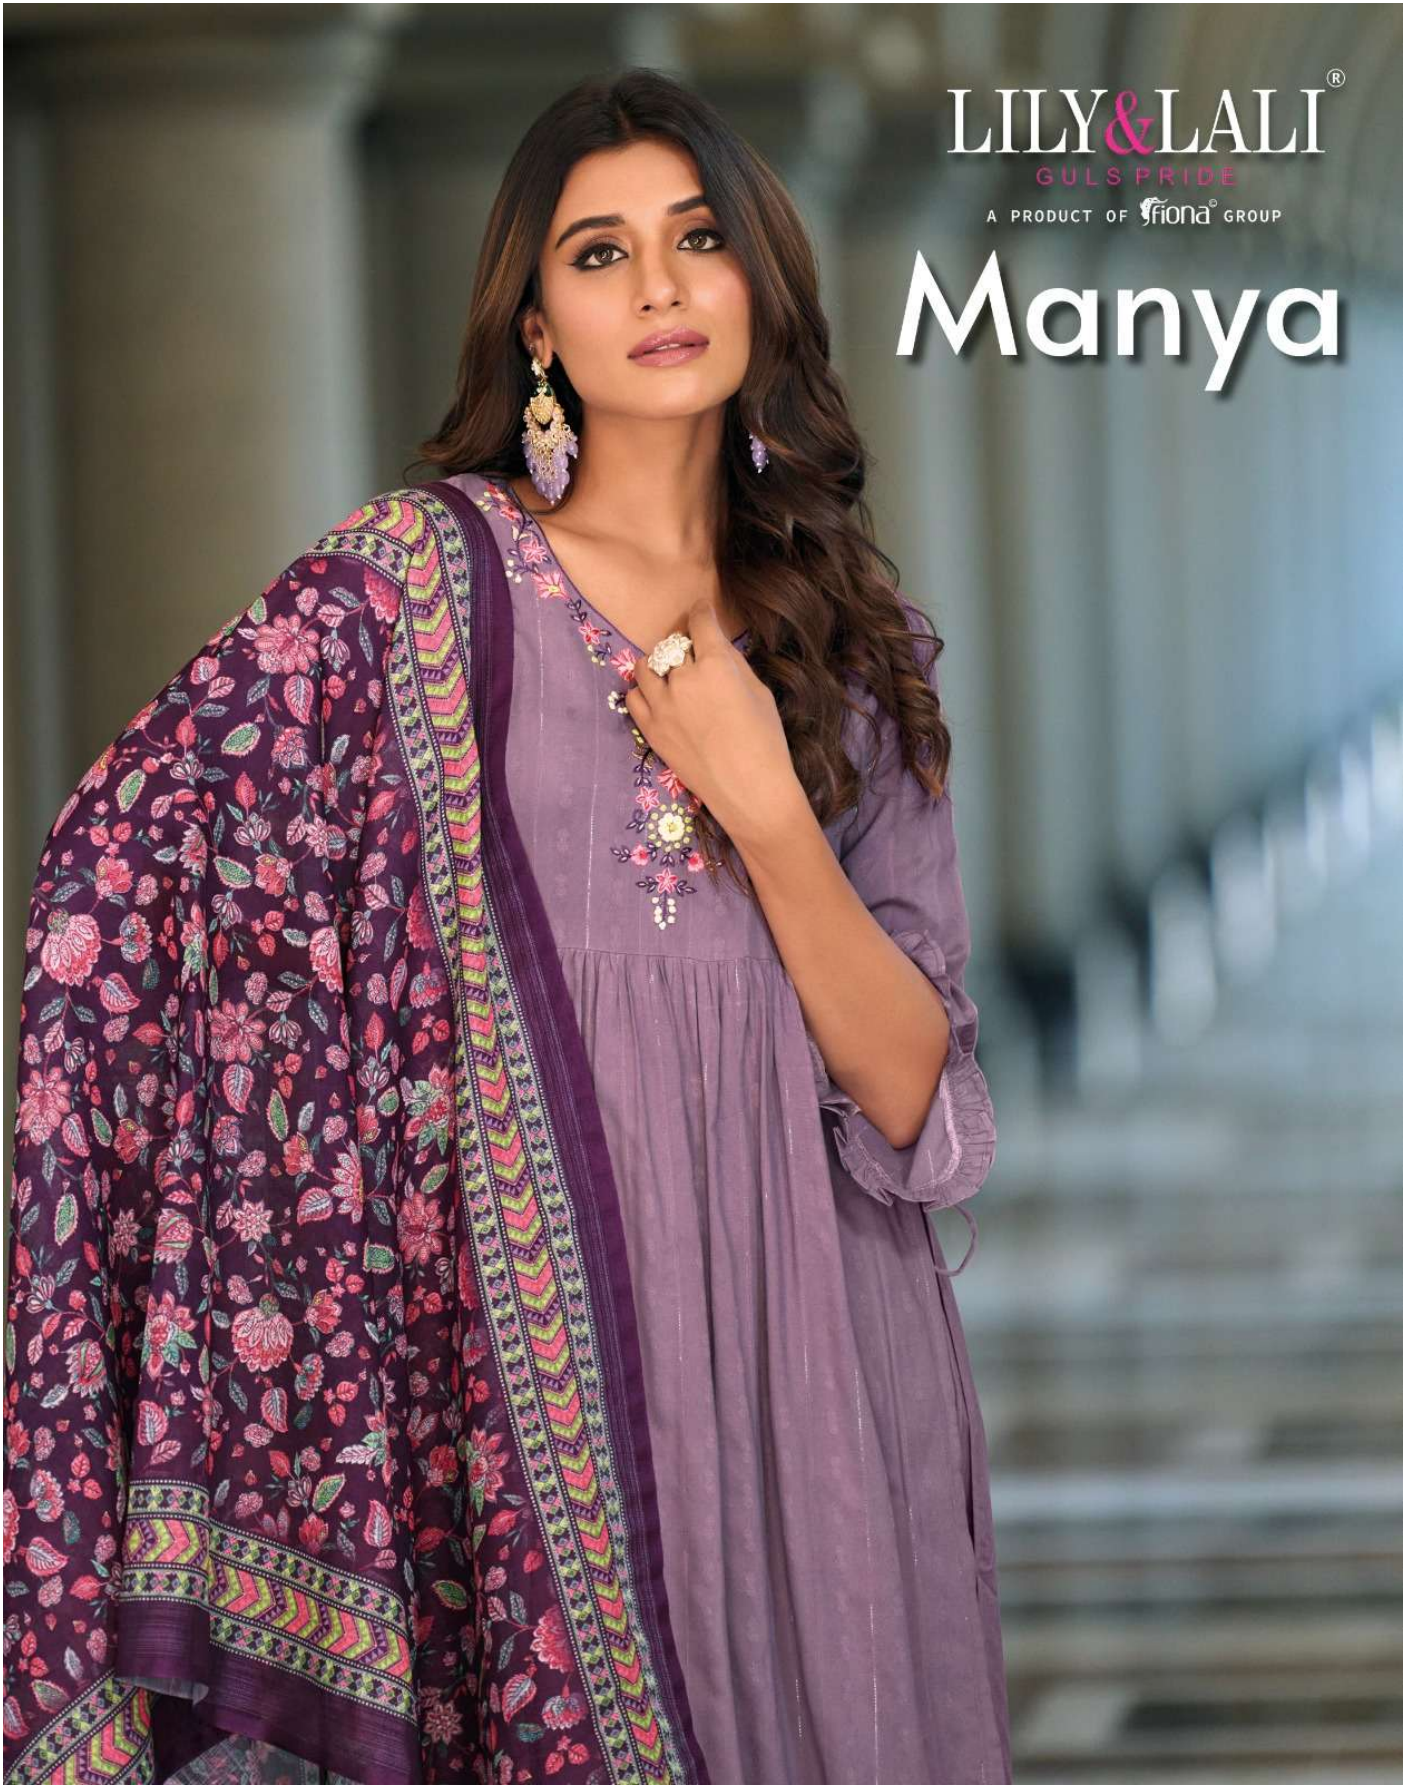

LILY & LALI®
GULS PRIDE

A PRODUCT OF *fiona* GROUP

Manya