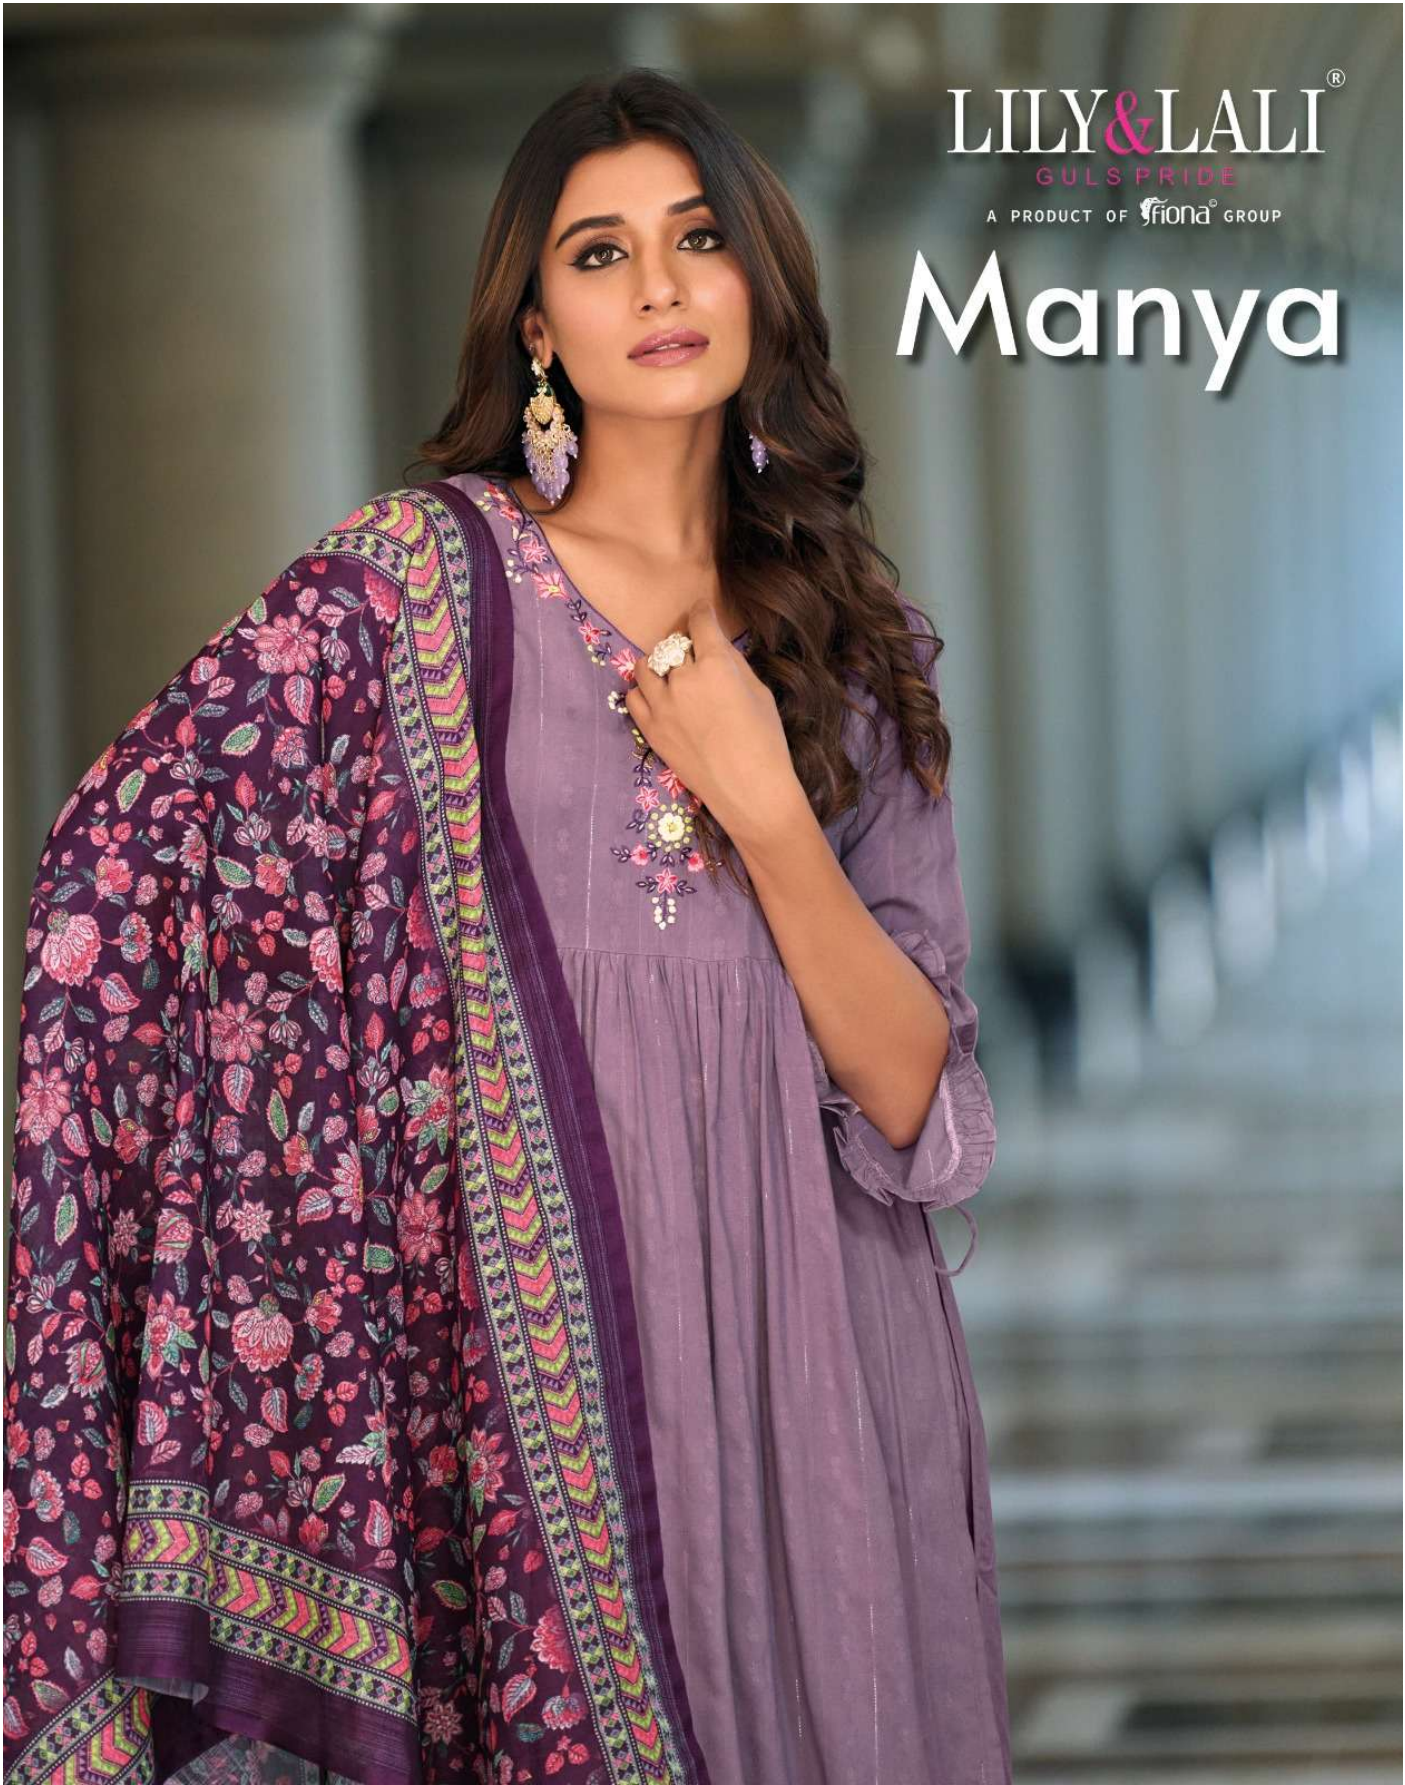

LILY & LALI®
GULS PRIDE

A PRODUCT OF *fiona*® GROUP

Manya