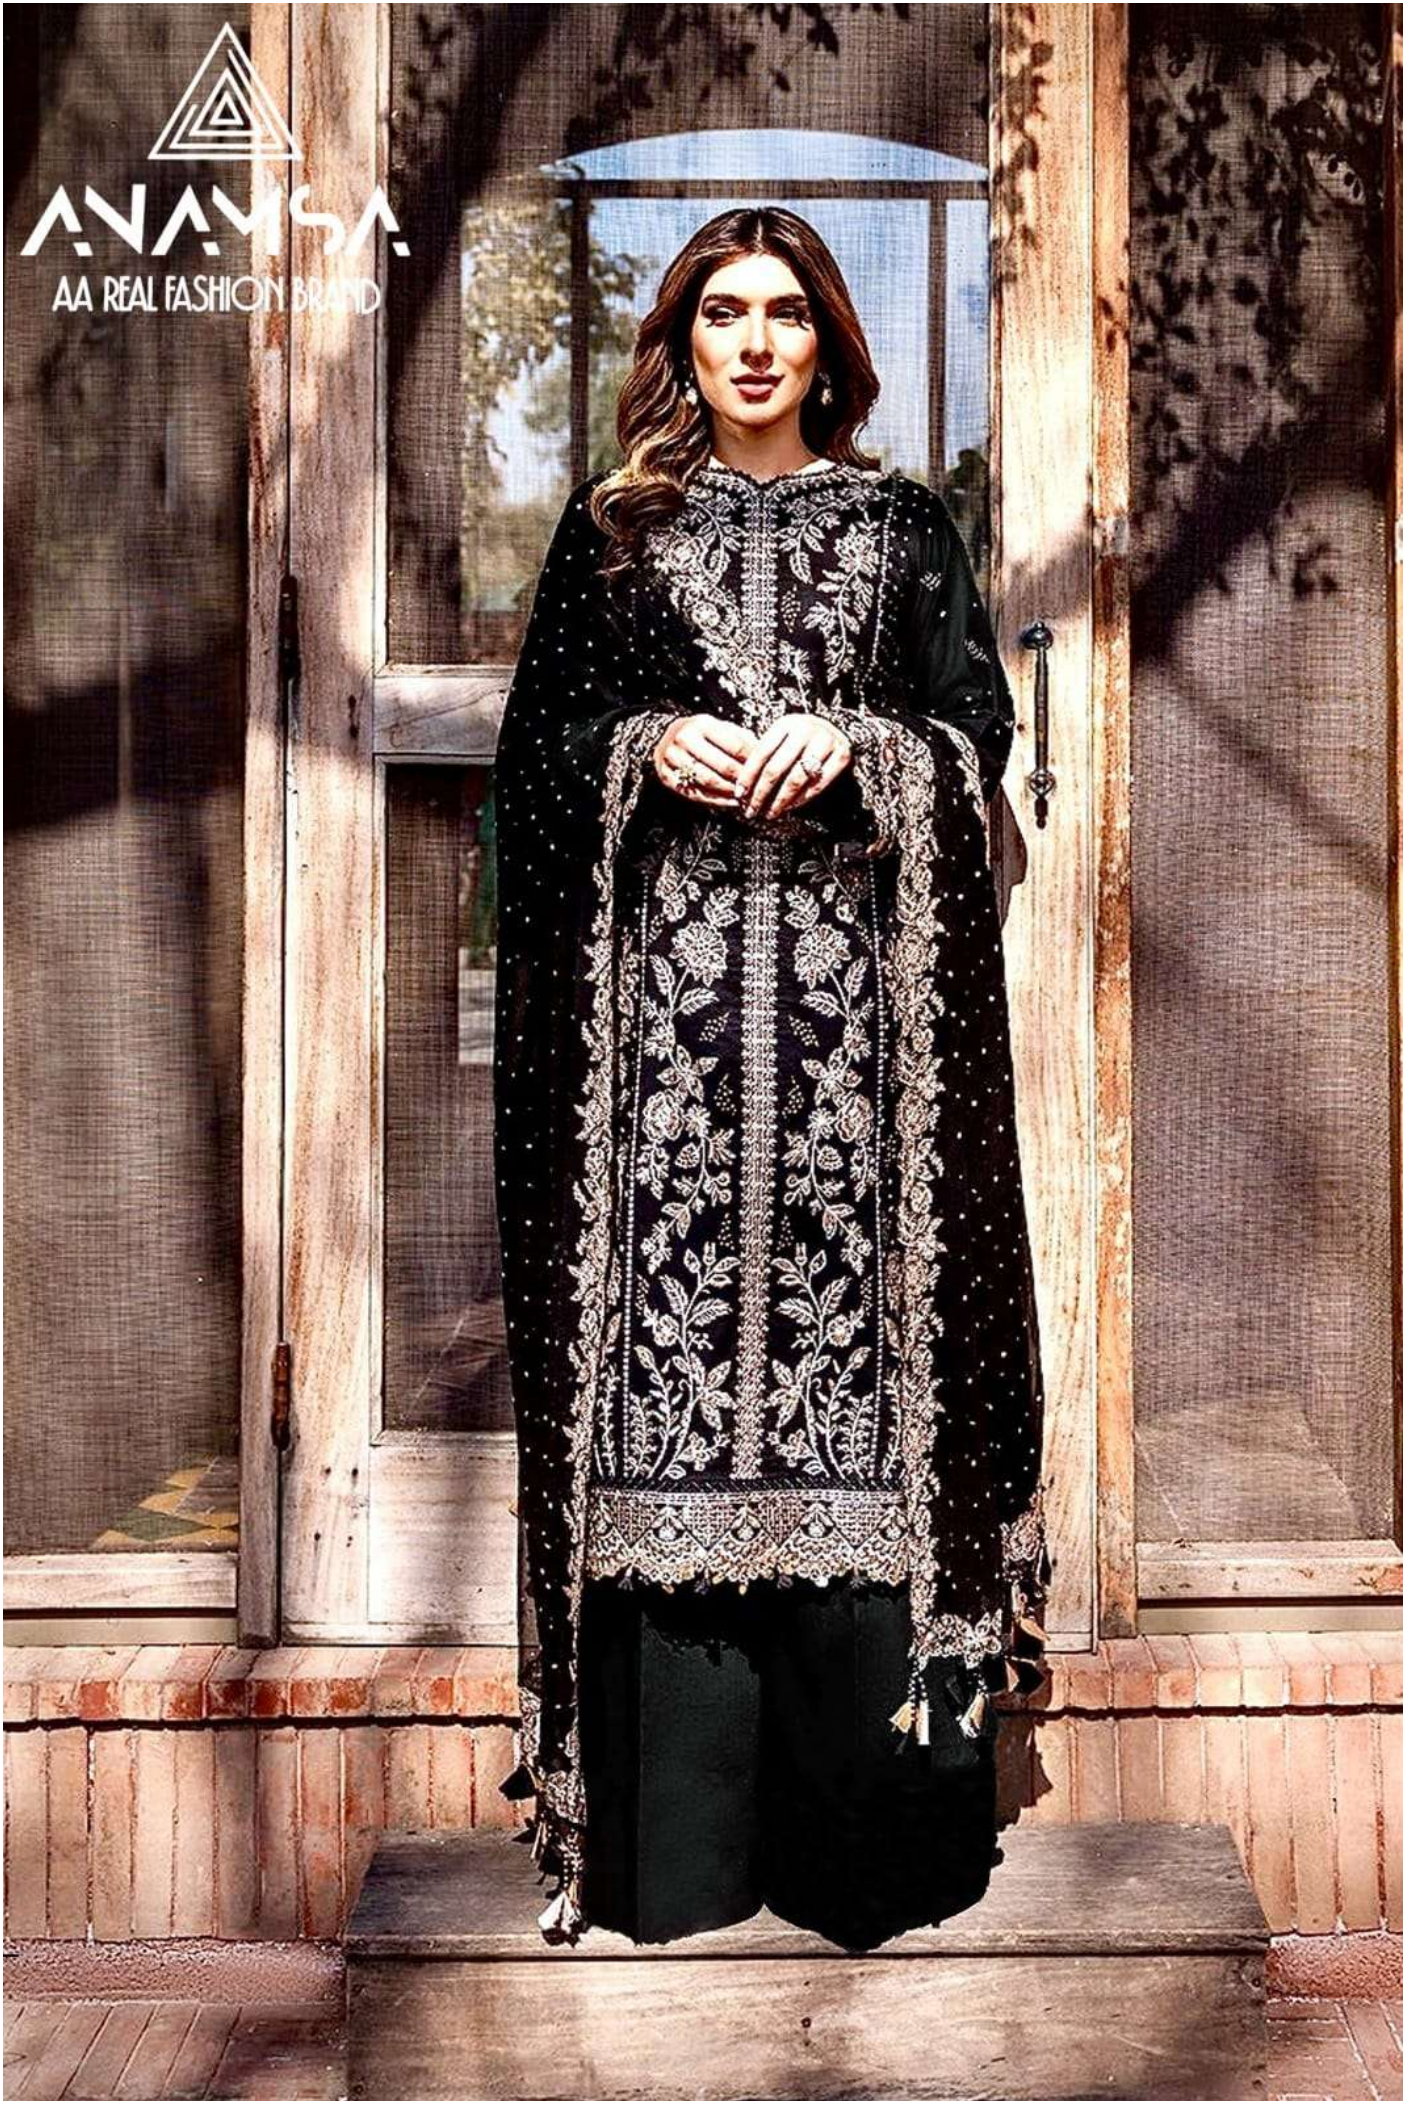

ANAMISA
AA REAL FASHION BRAND

ANAMISA
AA REAL FASHION BRAND

ANAMSA
AA REAL FASHION BRAND

ANAMSA
AA REAL FASHION BRAND

SEMI STICH COLLECTION

TOP- PURE HEAVY QUALITY JAAM COTTON WITH HEAVY EMBROIDERY AND SEQUENCE WORK
BOTTOMINNER- HEAVY QUALITY PC COTTON
DUPATTA- HEAVY QUALITY FOX GEORGET FANCY DUPATTA WITH HEAVY EMBROIDERY