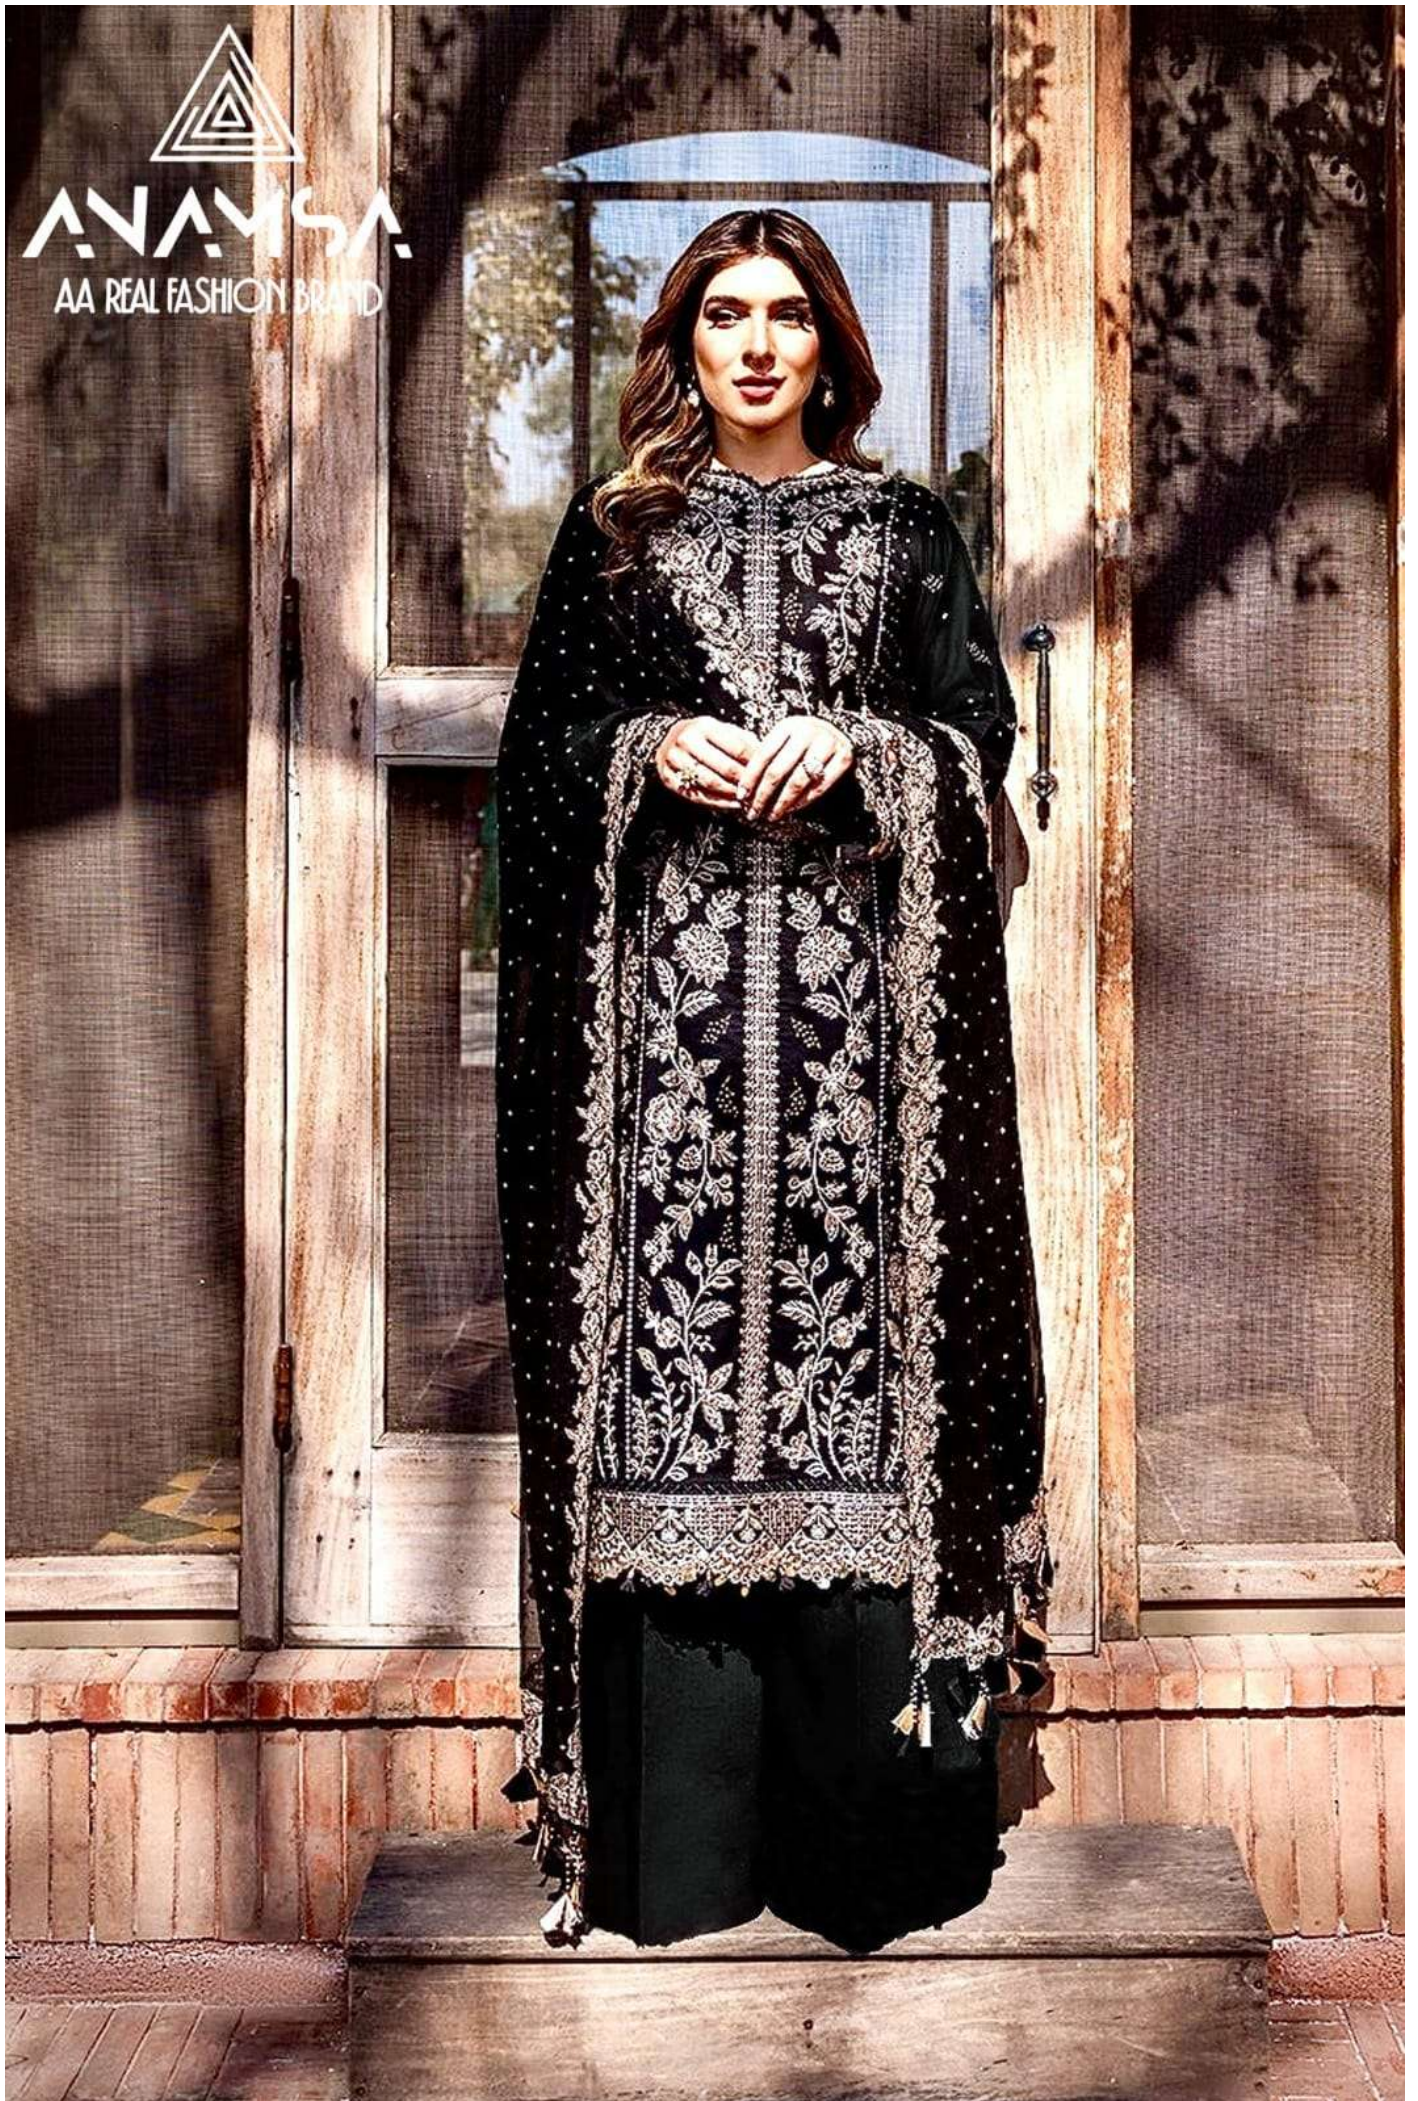

ANAMISA
AA REAL FASHION BRAND

ANAMISA
AA REAL FASHION BRAND

ANAMSA
AA REAL FASHION BRAND

ANAMSA
AA REAL FASHION BRAND

SEMI STICH COLLECTION

TOP- PURE HEAVY QUALITY JAAM COTTON WITH HEAVY EMBROIDERY AND SEQUENCE WORK
BOTTOMINNER- HEAVY QUALITY PC COTTON
DUPATTA- HEAVY QUALITY FOX GEORGET FANCY DUPATTA WITH HEAVY EMBROIDERY