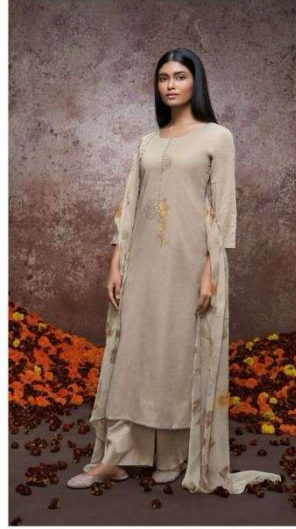

S2332-C

Ganga®
VALERIE
S2332- A/B/C/D