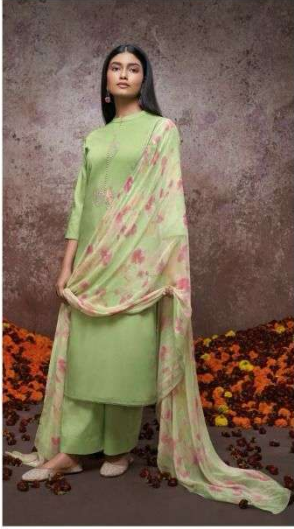

Ganga®

VALERIE

S2332

S2332-A

S2332-B

S2332-C

S2332-D

S2332-B

PRODUCT NAME	VALERIE
D.NO.	S2332
DESCRIPTION	<p>TOP PREMIUM COTTON SOLID WITH EMBROIDERY, AND LACE ON DAMAN</p> <p>BOTTOM PREMIUM COTTON SOLID COLOUR</p> <p>DUPATTA PURE CHIFFON PRINTED</p>
HSN CODE	520851
WHOLESALE PRICE	1275/- EACH+GST(EXTRA)