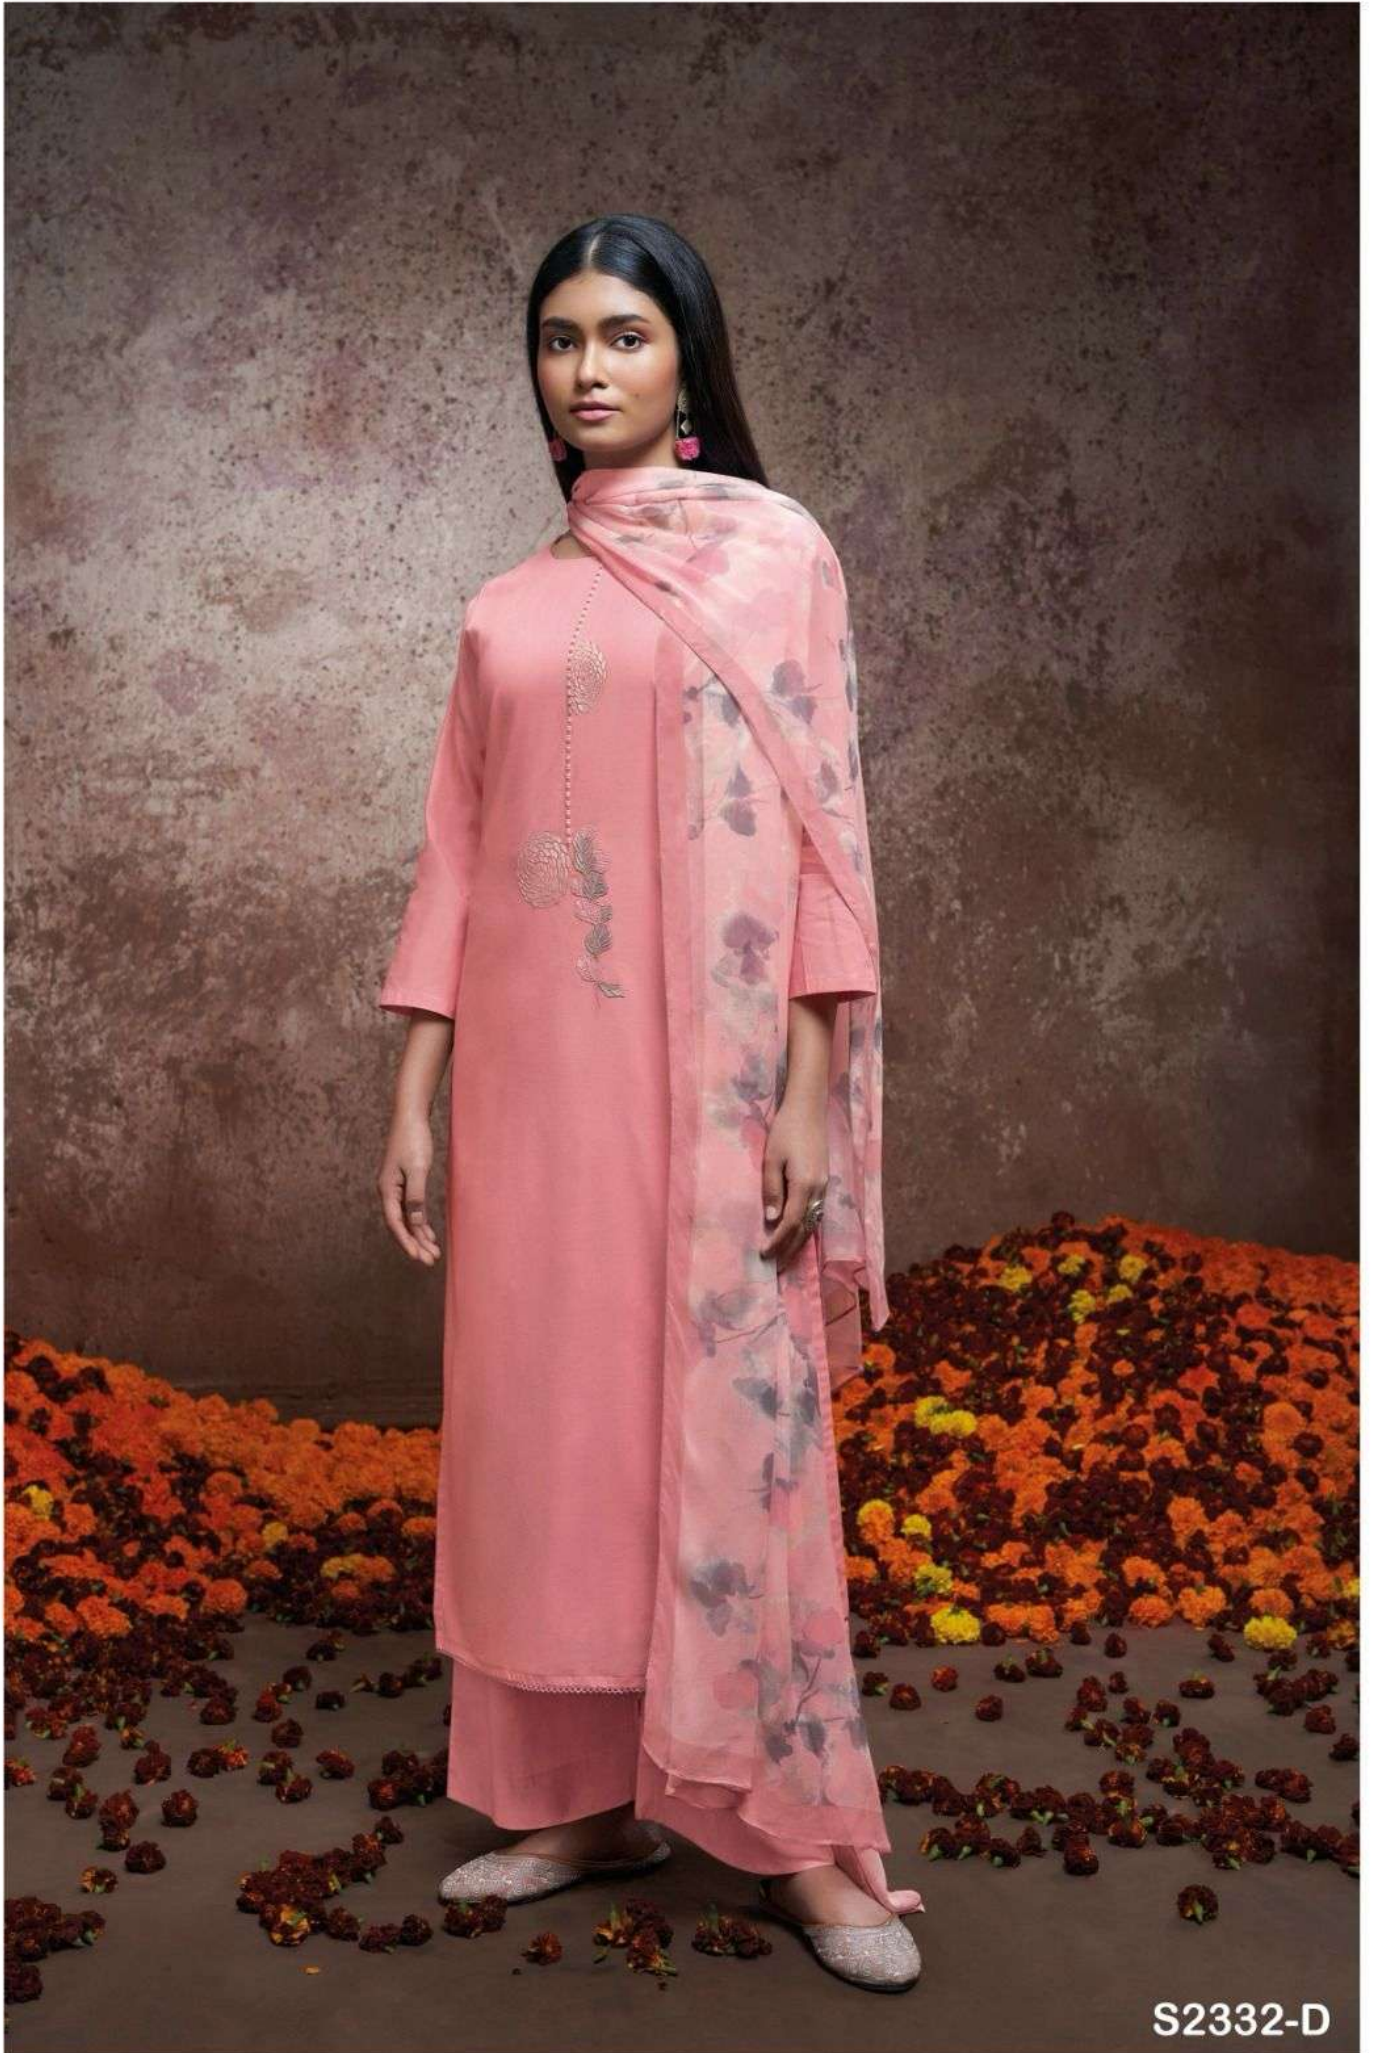

Ganga®

VALERIE

S2332

S2332-A

S2332-B

S2332-C

S2332-D

S2332-B

PRODUCT NAME	VALERIE
D.NO.	S2332
DESCRIPTION	<p>TOP PREMIUM COTTON SOLID WITH EMBROIDERY, AND LACE ON DAMAN</p> <p>BOTTOM PREMIUM COTTON SOLID COLOUR</p> <p>DUPATTA PURE CHIFFON PRINTED</p>
HSN CODE	520851
WHOLESALE PRICE	1275/- EACH+GST(EXTRA)