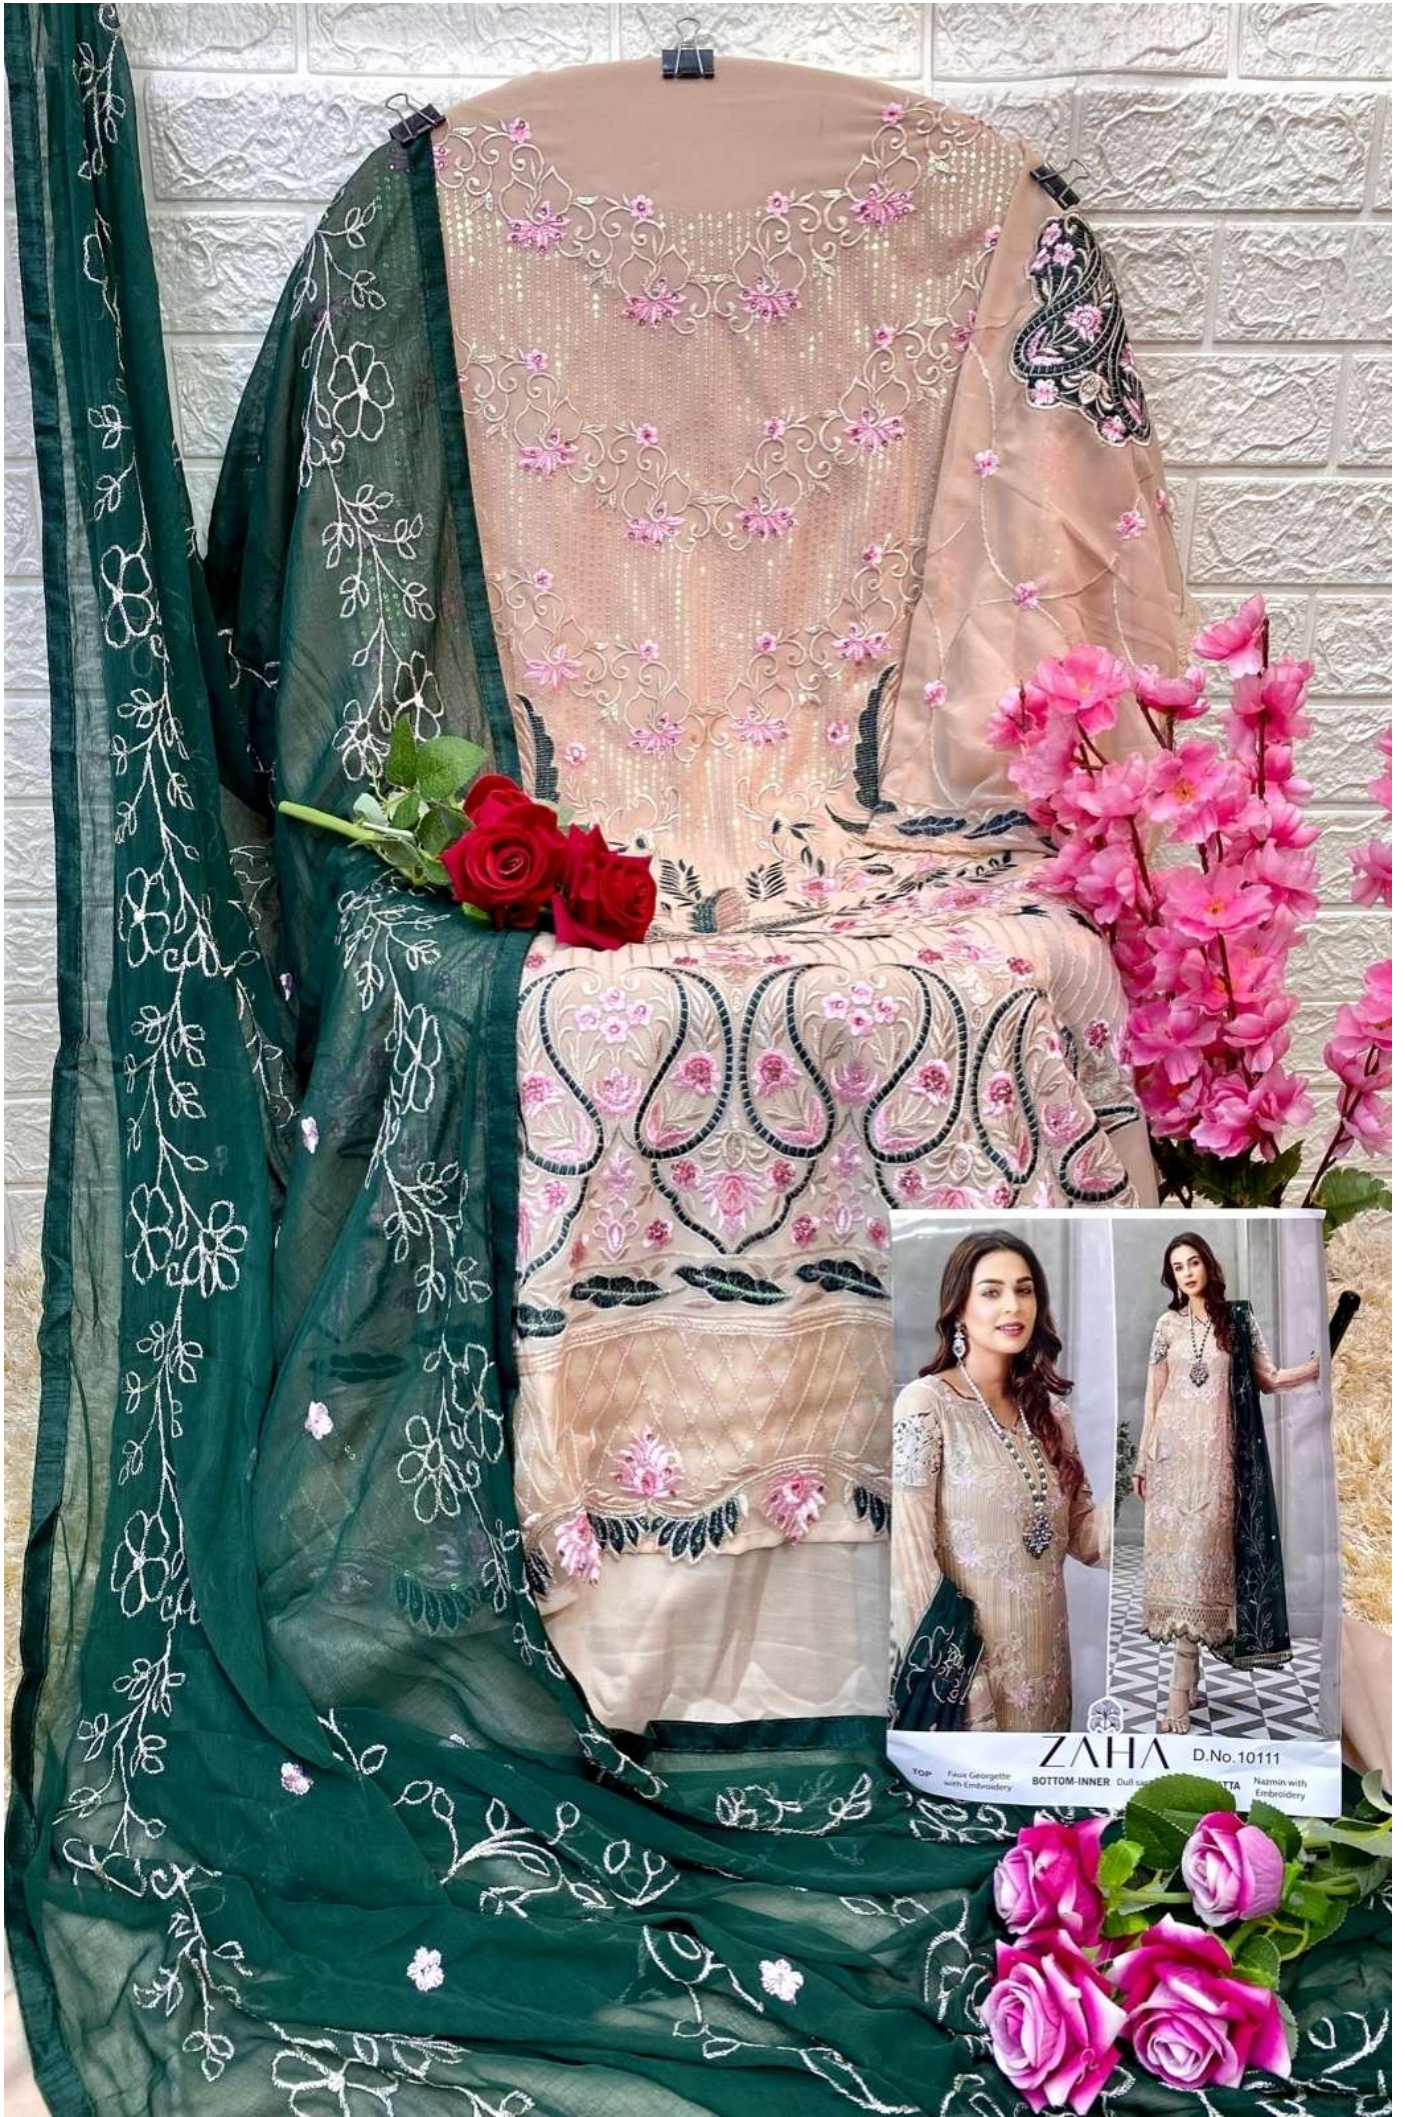

ZAHA

D.No.10111

TOP Faux Georgette with Embroidery

BOTTOM-INNER Dull santoon

DUPATTA Nazmin with Embroidery

ZAHA

D.No.10111

TOP Faux Georgette with Embroidery

BOTTOM-INNER Dull santoon

DUPATTA Nazmin with Embroidery

ZAHA D.No.10111

TOP	Faux Georgette with Embroidery	BOTTOM-INNER	Dull satin	SHIRT	Net with Embroidery	SHAWL	Net with Embroidery
-----	--------------------------------	--------------	------------	-------	---------------------	-------	---------------------

TOP Faux Georgette with Embroidery
ZAHA D.No.10111
BOTTOM-INNER Dull satin
SHAWL Nazmin with Embroidery