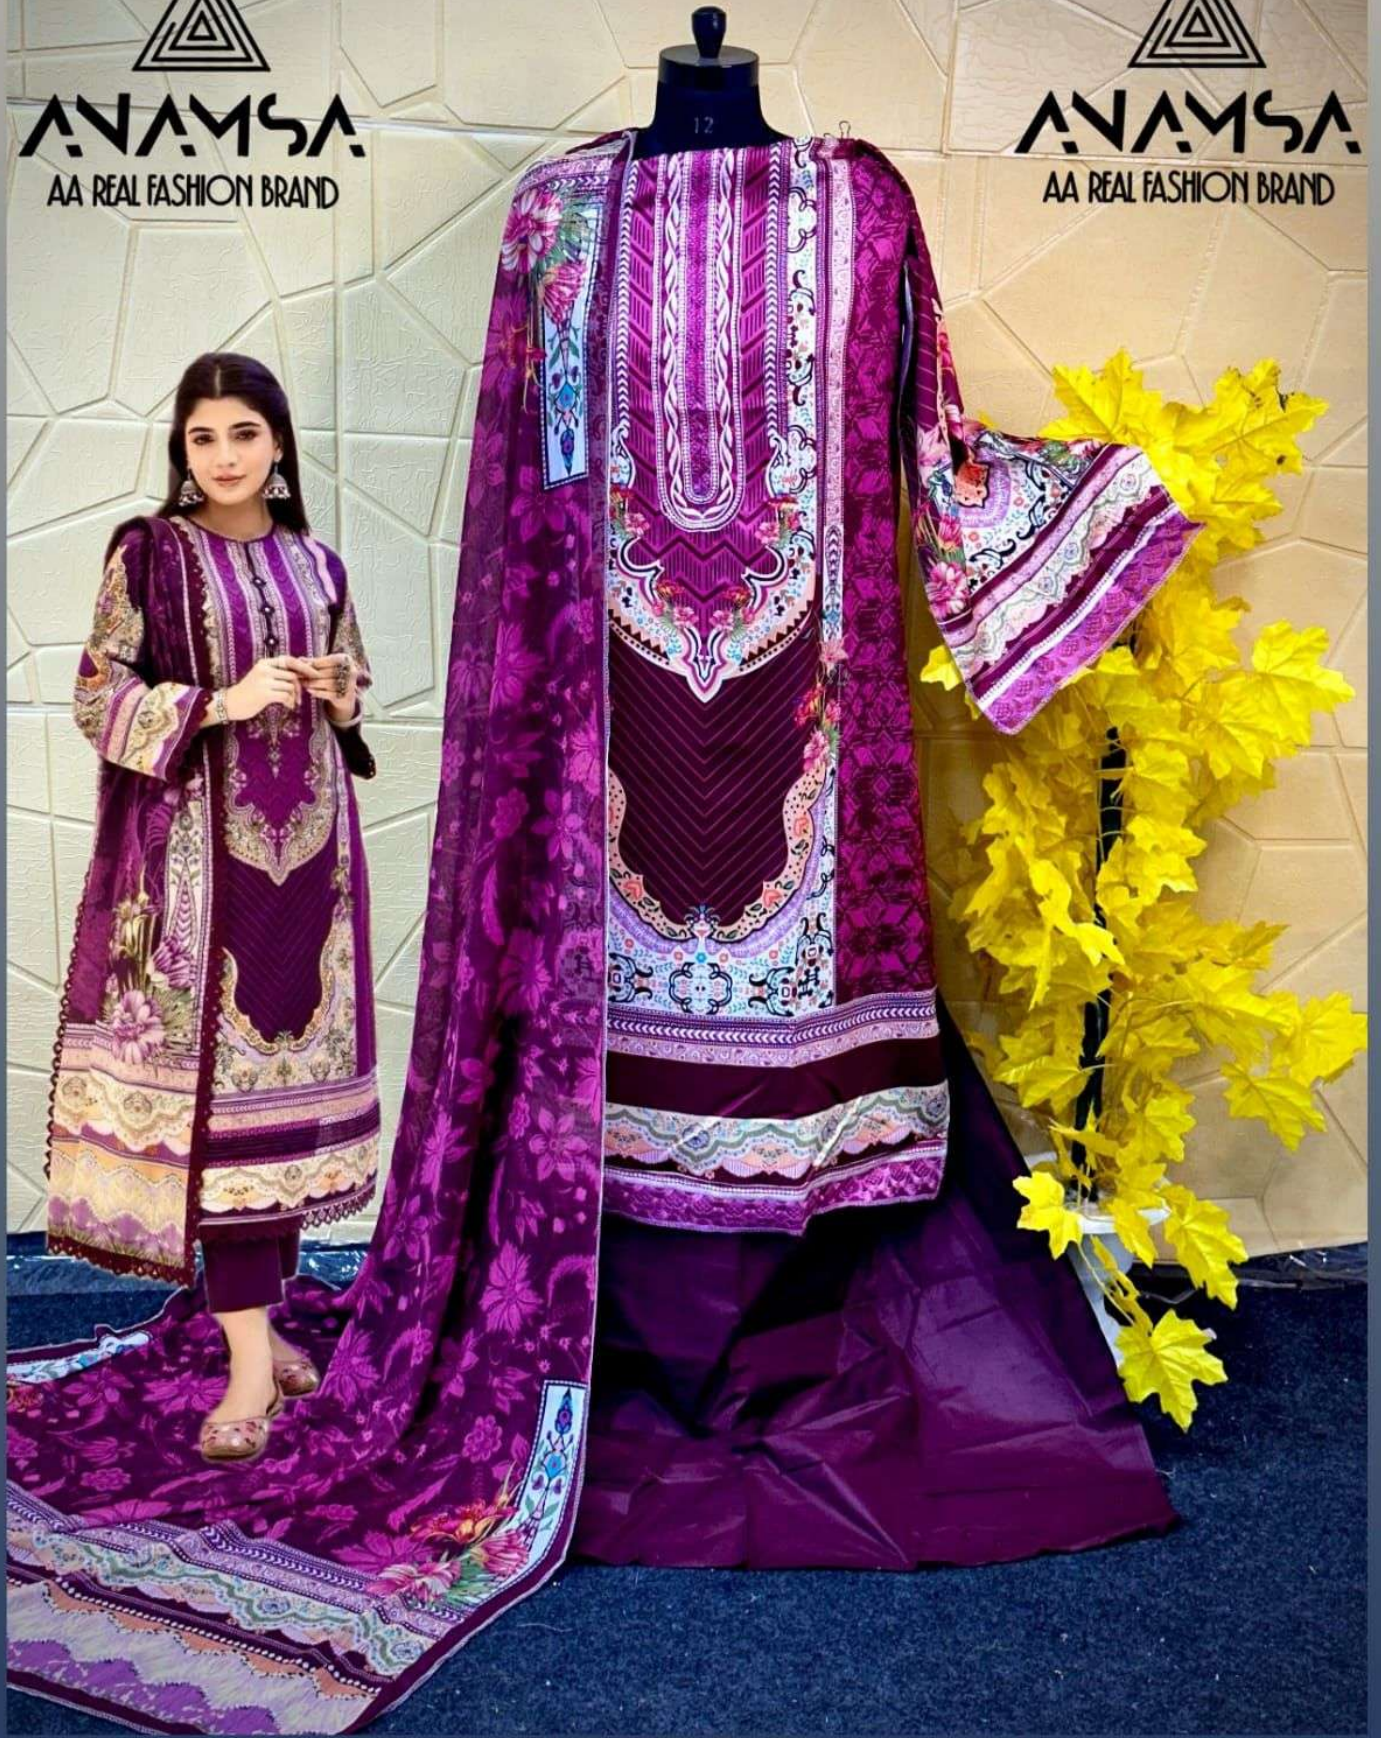

ANAMSA
AA REAL FASHION BRAND

ANAMSA
AA REAL FASHION BRAND