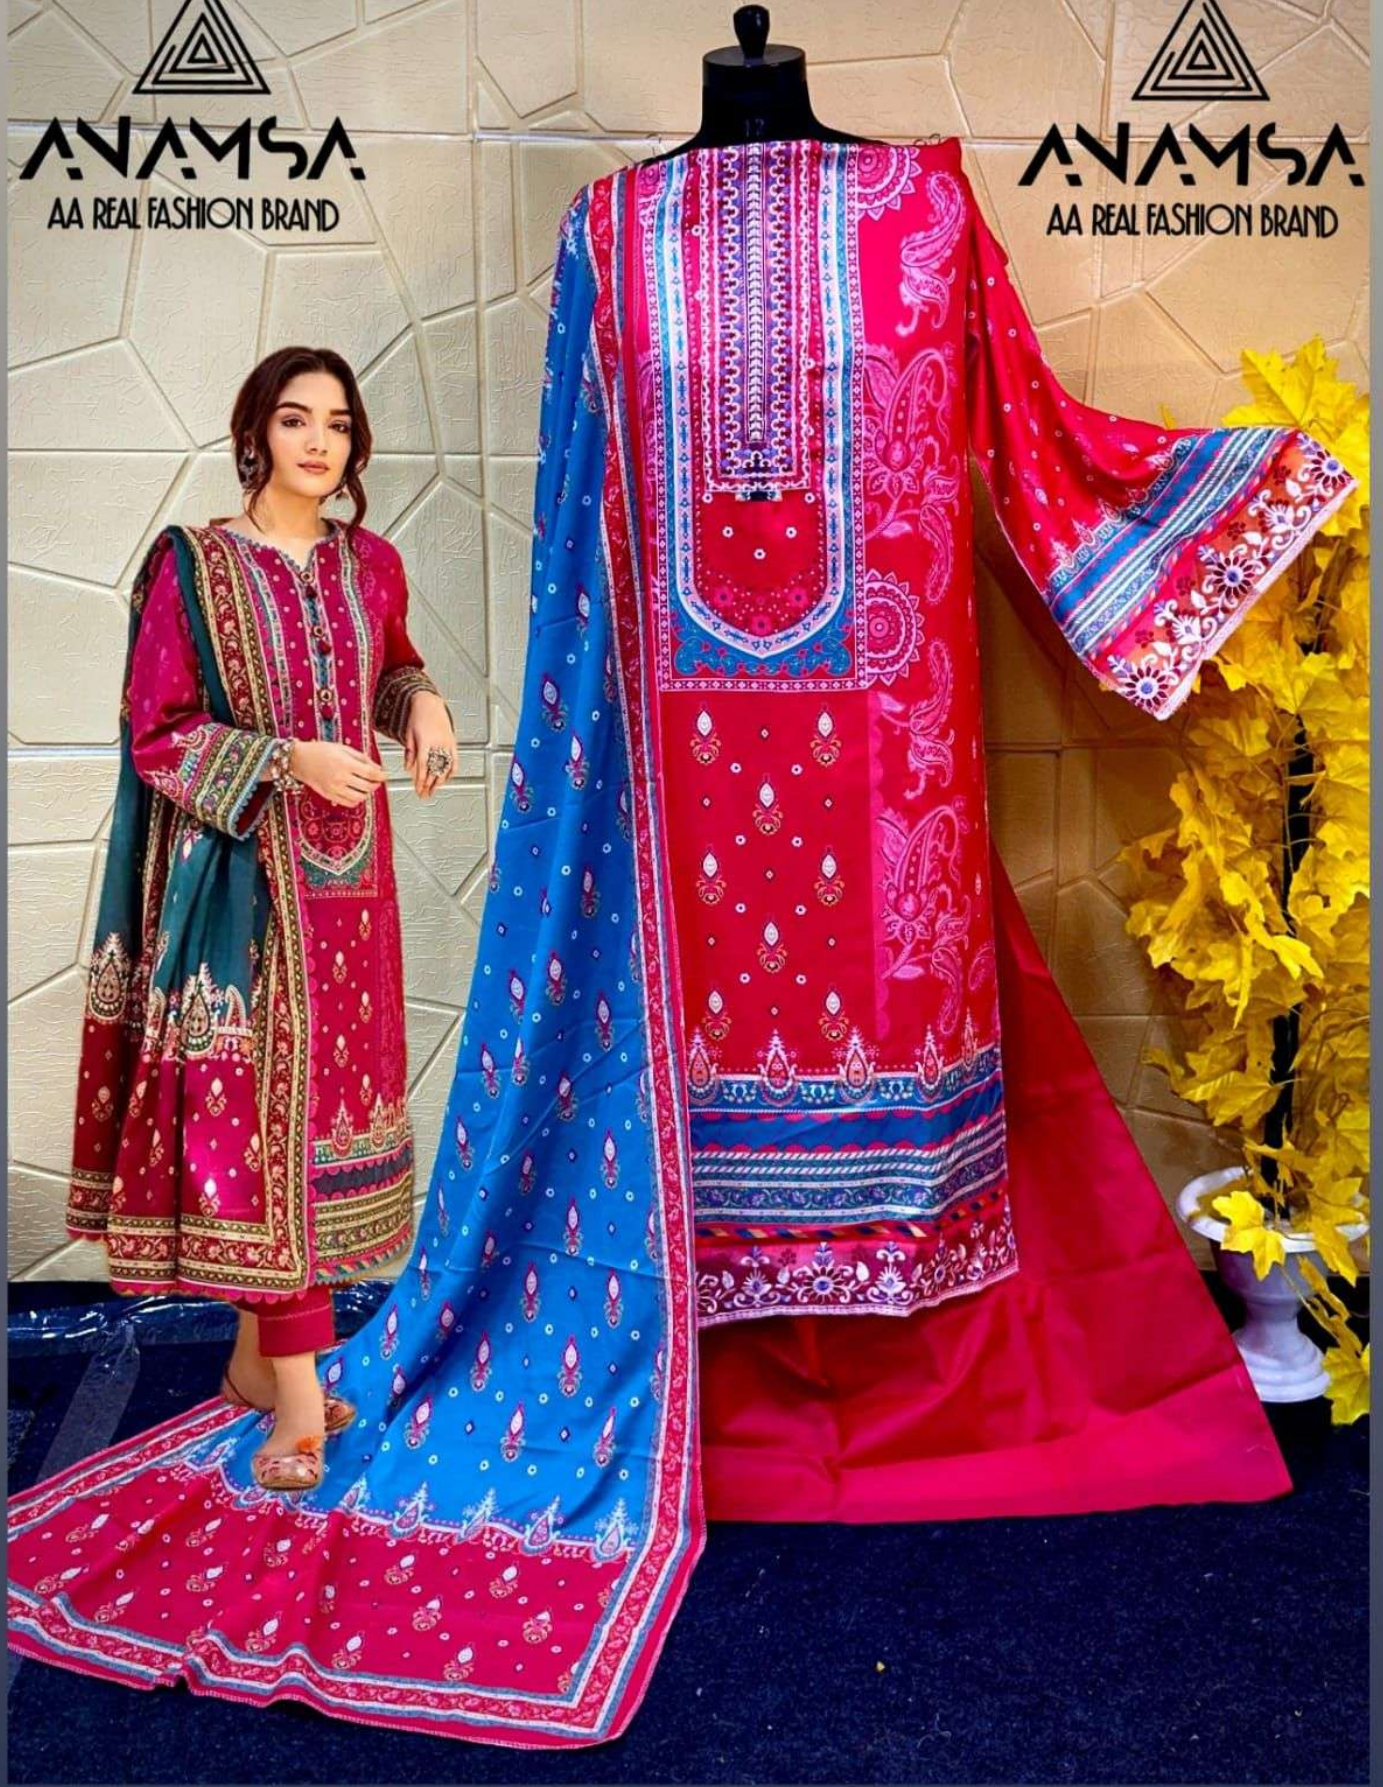

ANAMSA
AA REAL FASHION BRAND

ANAMSA
AA REAL FASHION BRAND