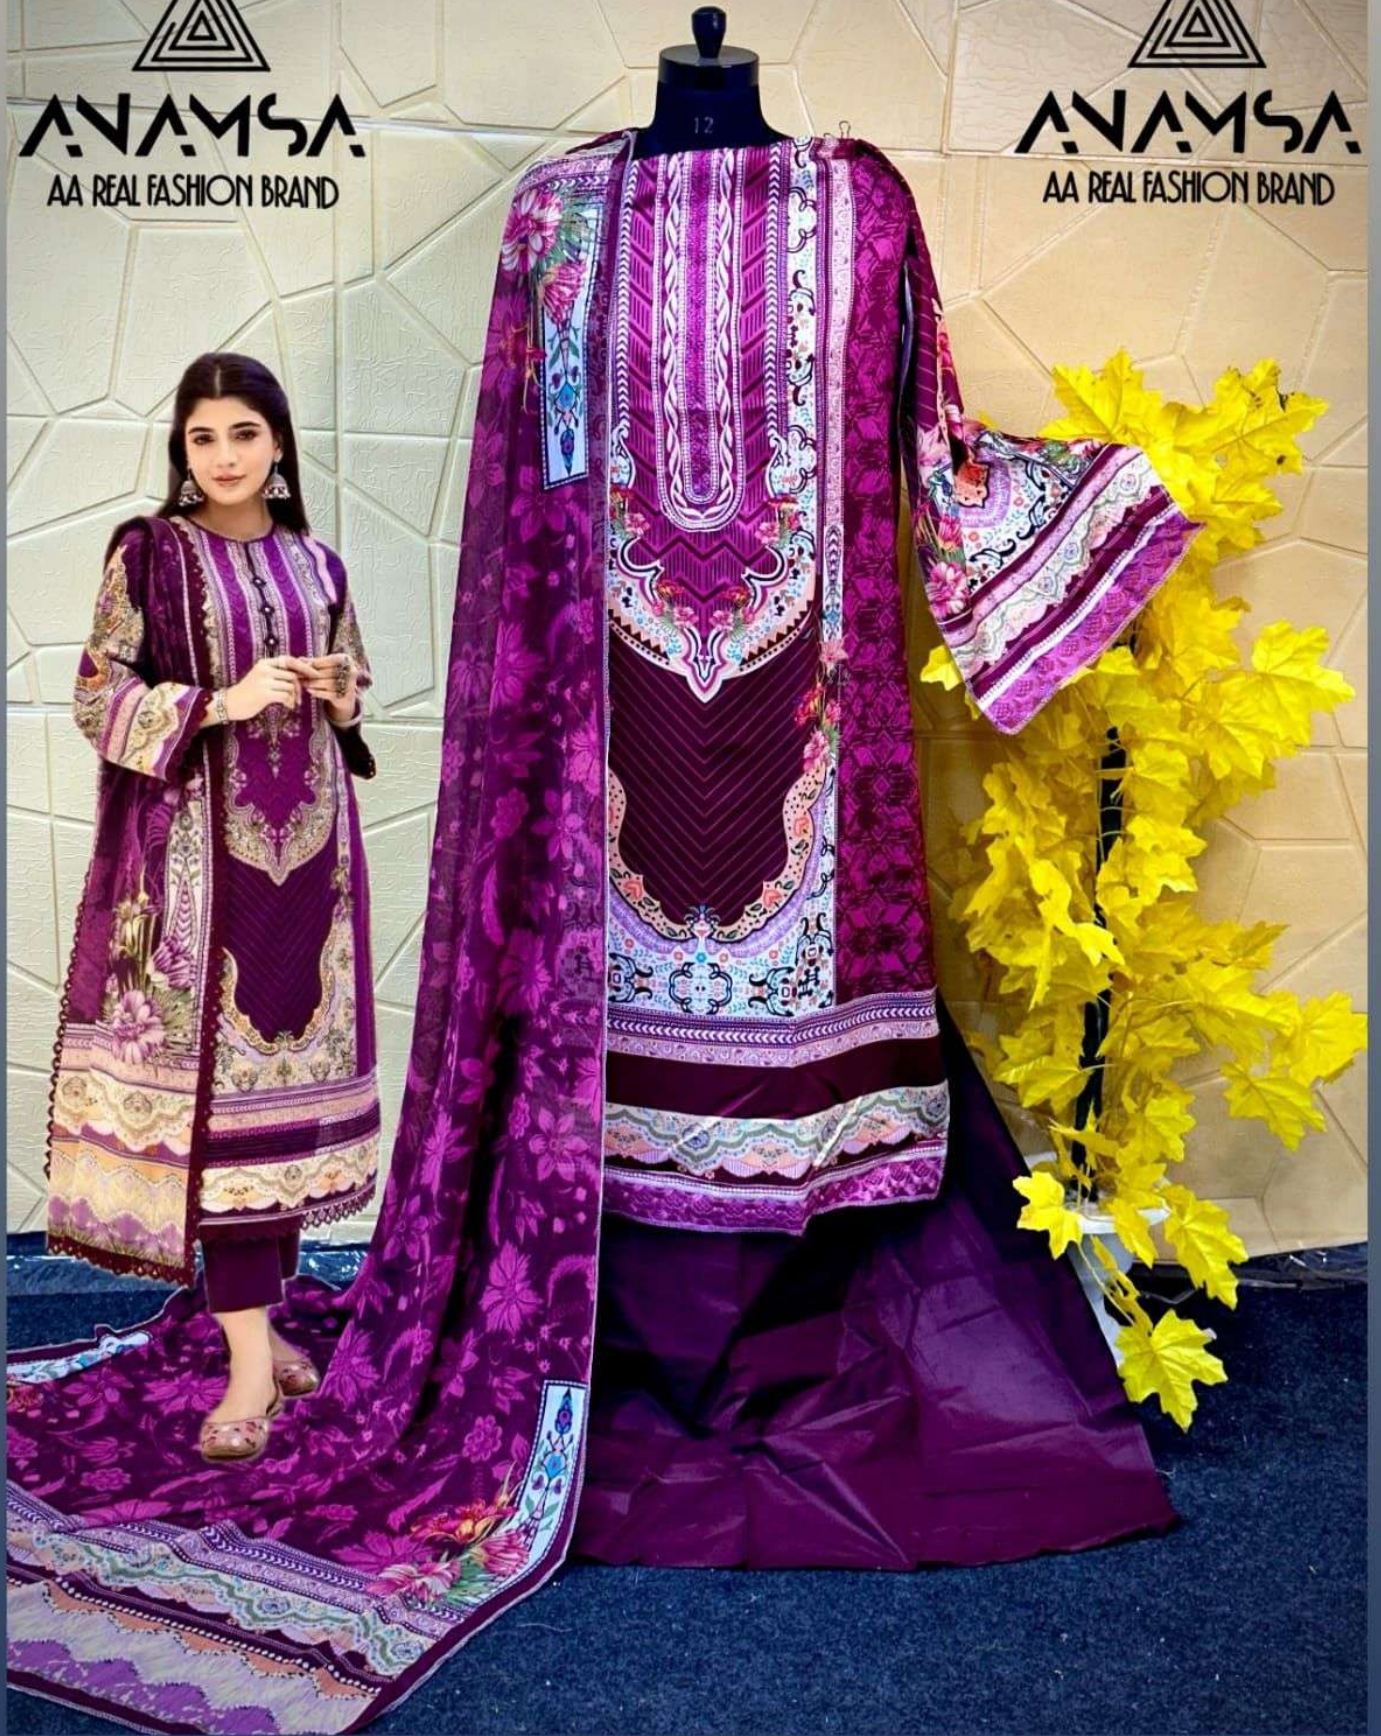

**Z7773**  
D.No:-457

**ANAMSA**  
AA REAL FASHION BRAND

**ANAMSA**  
AA REAL FASHION BRAND

**ANAMSA A PRINT**  
**HEAVY JAAM COTTON COLLECTION UNSTITCHED**

TOP- PURE EXPORT QUALITY JAAM COTTON DIGITAL PRINT WITH HEAVY EMBROIDERY AND SEQUENCE WORK  
BOTTOM- HEAVY QUALITY PURE COTTON  
DUPATTA- PURE ~~MALMAL~~ COTTON FANCY DUPATTA WITH DIGITAL PRINT